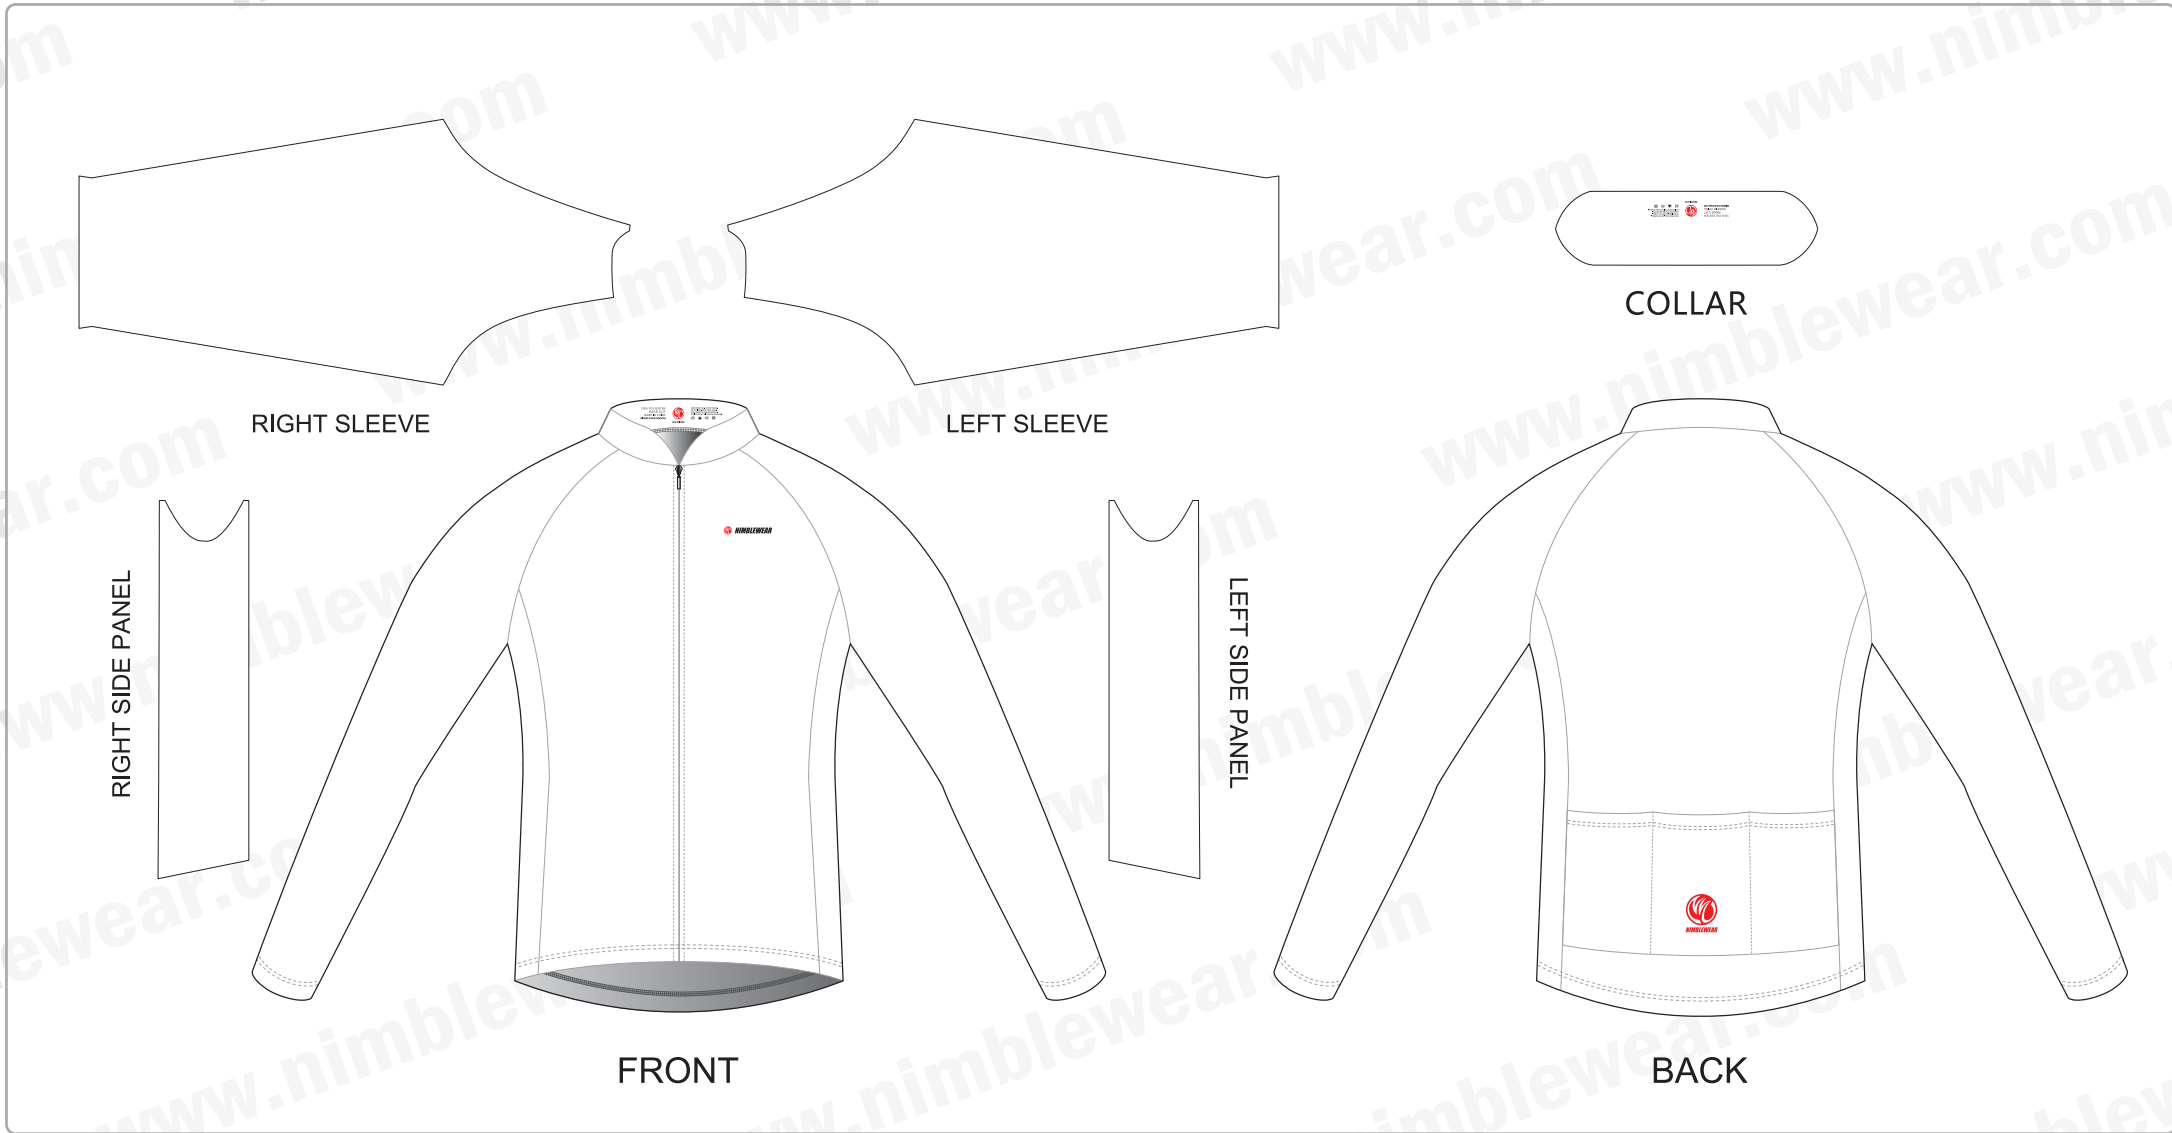

## Long Sleeve Cycling Jersey (Raglan Sleeve; Low Collar; With Side Panels)

Please note that NIMBLEWEAR is trying the best to match the PANTONE colors when printing, but exact matching cannot be guaranteed, due to variation in temperature, humidity and materials.