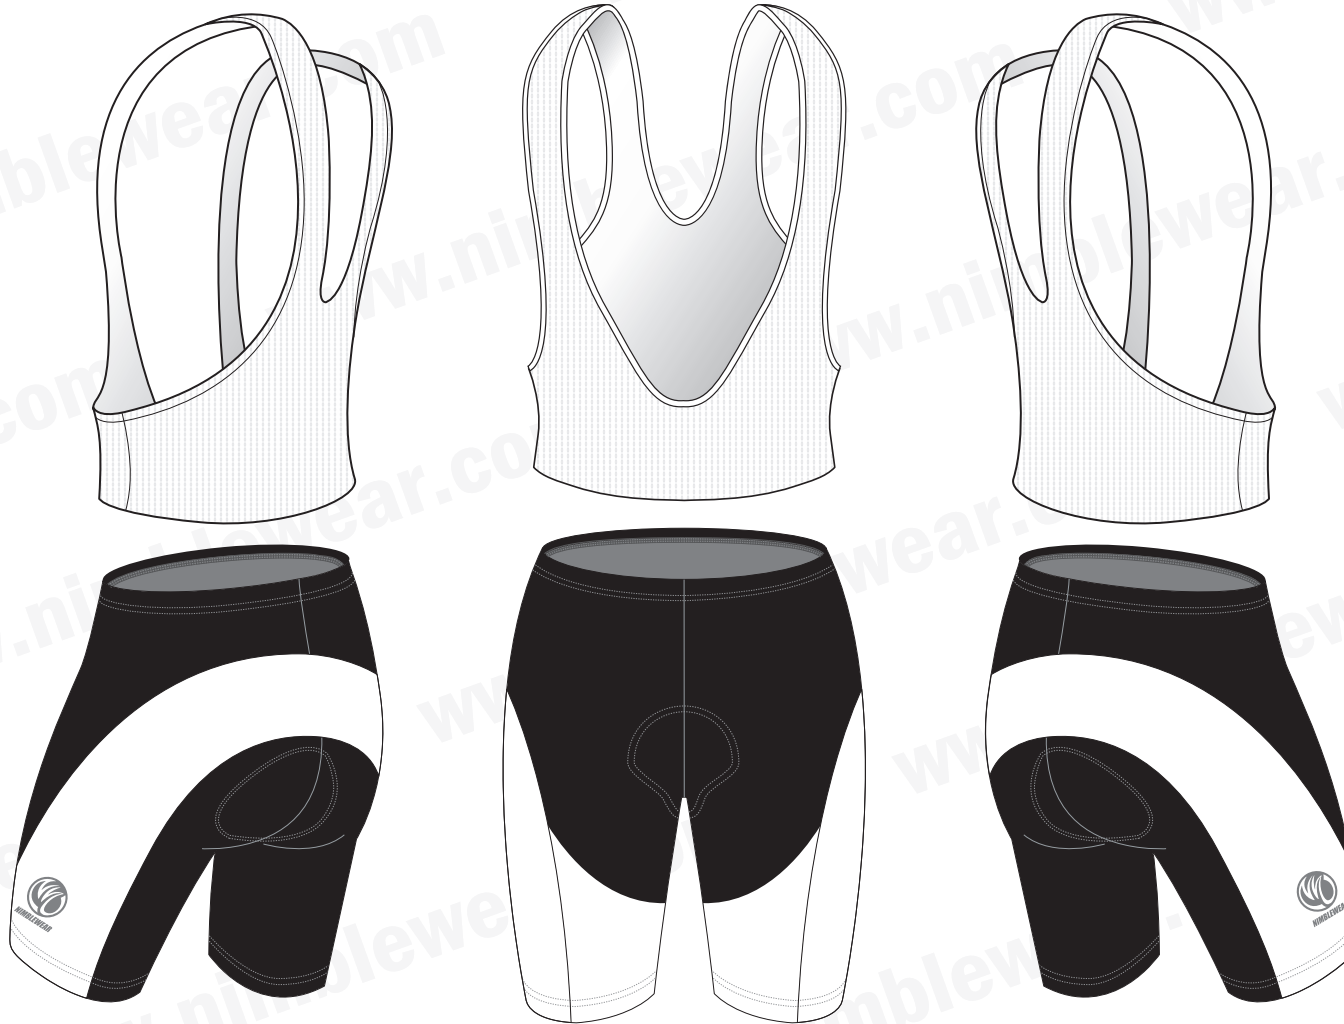

Cycling Shorts / Bib Shorts (4) U Plus Two Style

Rear Panel

Please note that NIMBLEWEAR is trying the best to match the PANTONE colors when printing, but exact matching cannot be guaranteed, due to variation in temperature, humidity and materials.

Client: _____ PRE-DYED LYCRA: BLACK RED PMS185C NAVY PMS 2767

Date: _____ Colors Used: PMS _____ PMS _____ PMS _____