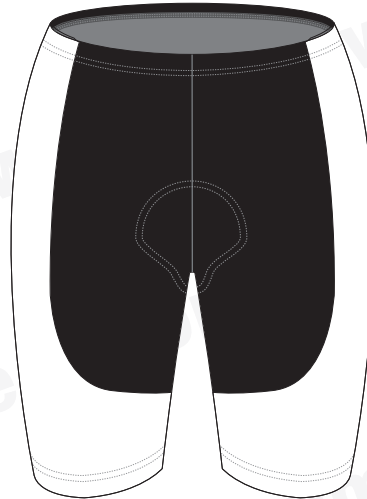

Cycling Shorts / Bib Shorts (6) T Style

Rear Panel

Left Panel

Right Panel

Please note that NIMBLEWEAR is trying the best to match the PANTONE colors when printing, but exact matching cannot be guaranteed, due to variation in temperature, humidity and materials.

Client: _____ PRE-DYED LYCRA: BLACK RED PMS185C NAVY PMS 2767

Date: _____ Colors Used: PMS _____ PMS _____ PMS _____