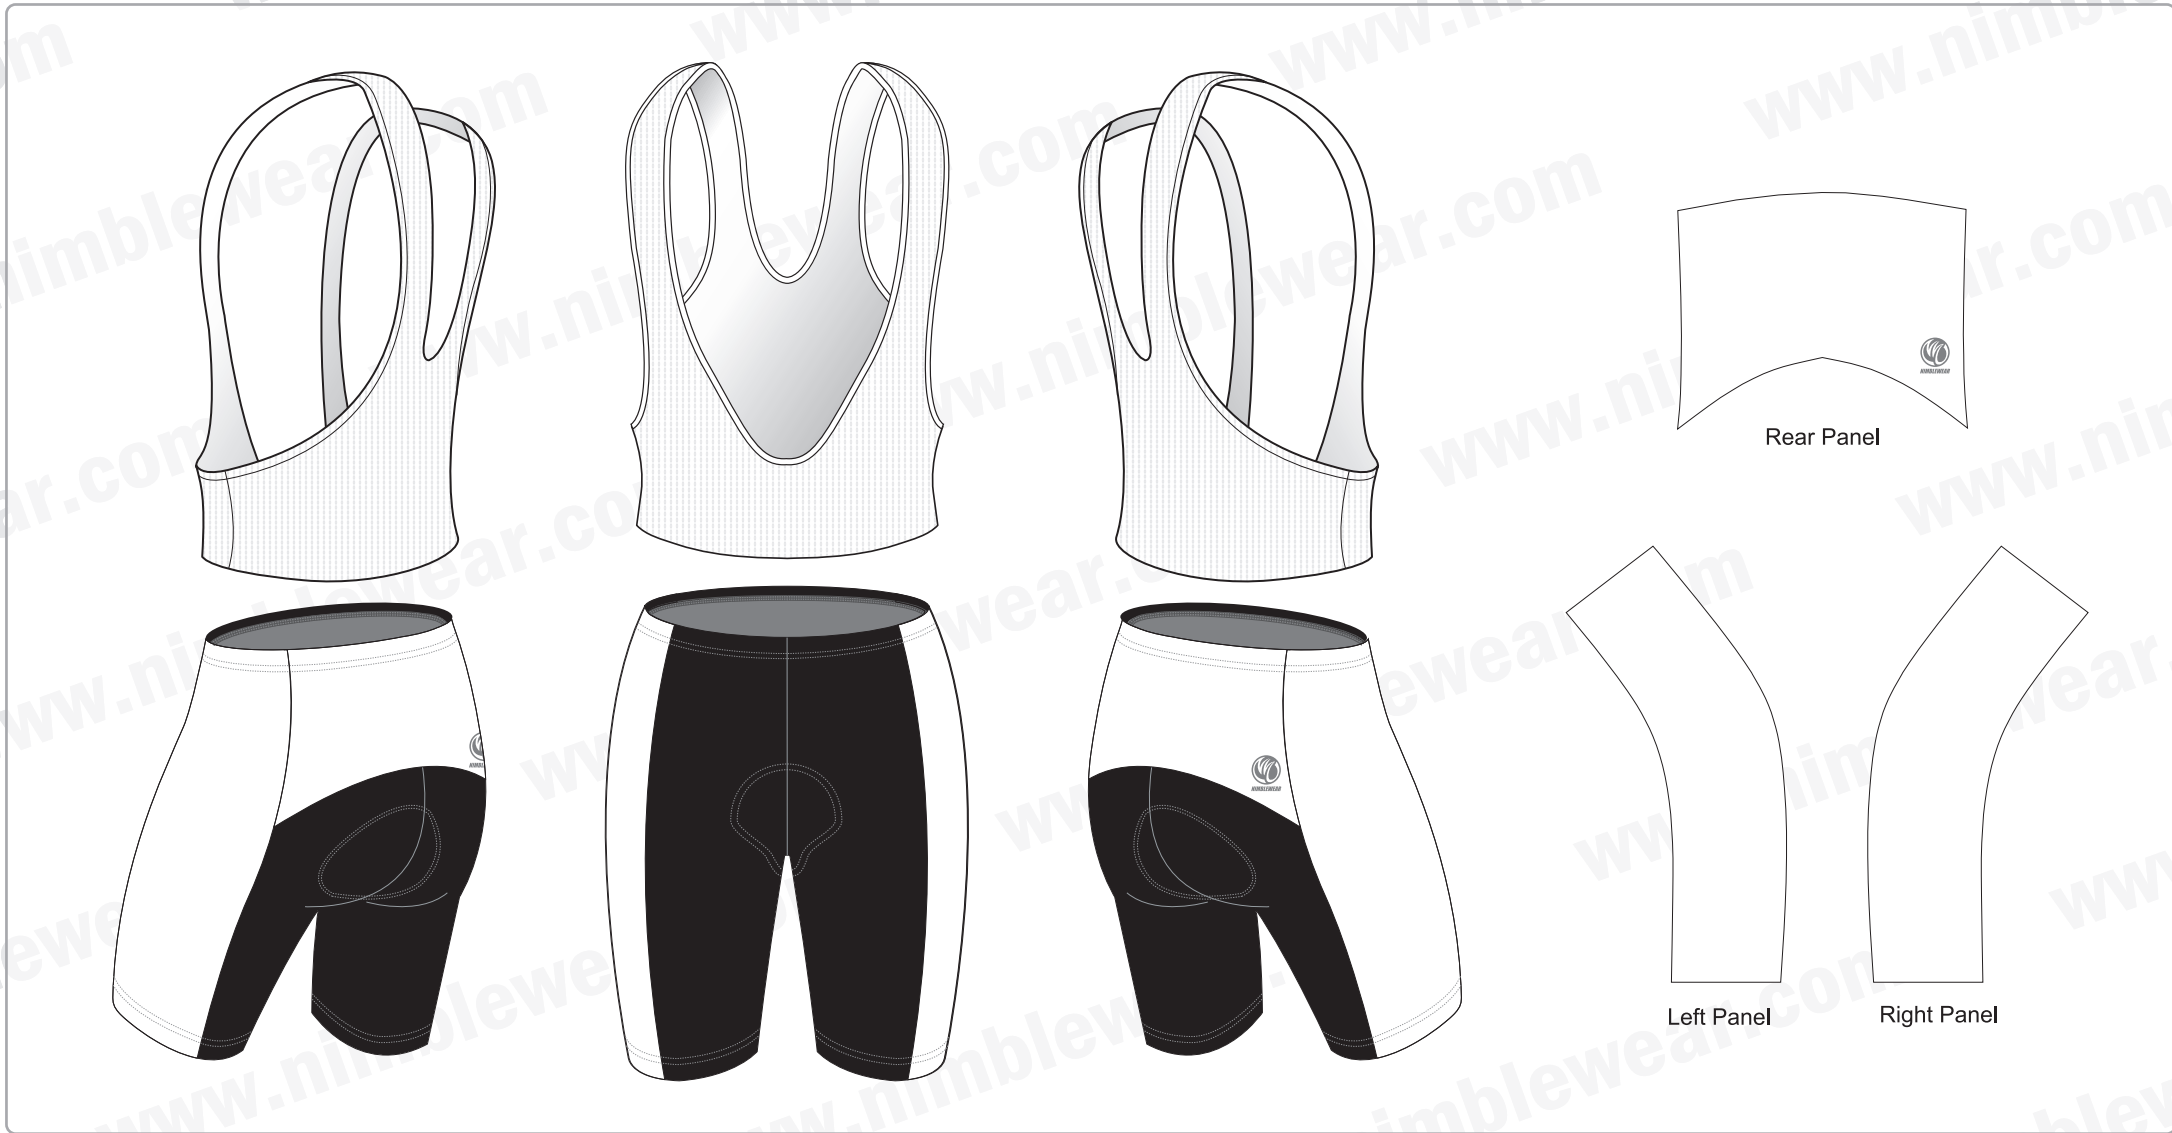

Cycling Shorts / Bib Shorts (1) C Style

Please note that NIMBLEWEAR is trying the best to match the PANTONE colors when printing, but exact matching cannot be guaranteed, due to variation in temperature, humidity and materials.

Client: _____ PRE-DYED LYCRA: BLACK RED PMS185C NAVY PMS 2767

Date: _____ Colors Used: PMS _____ PMS _____ PMS _____