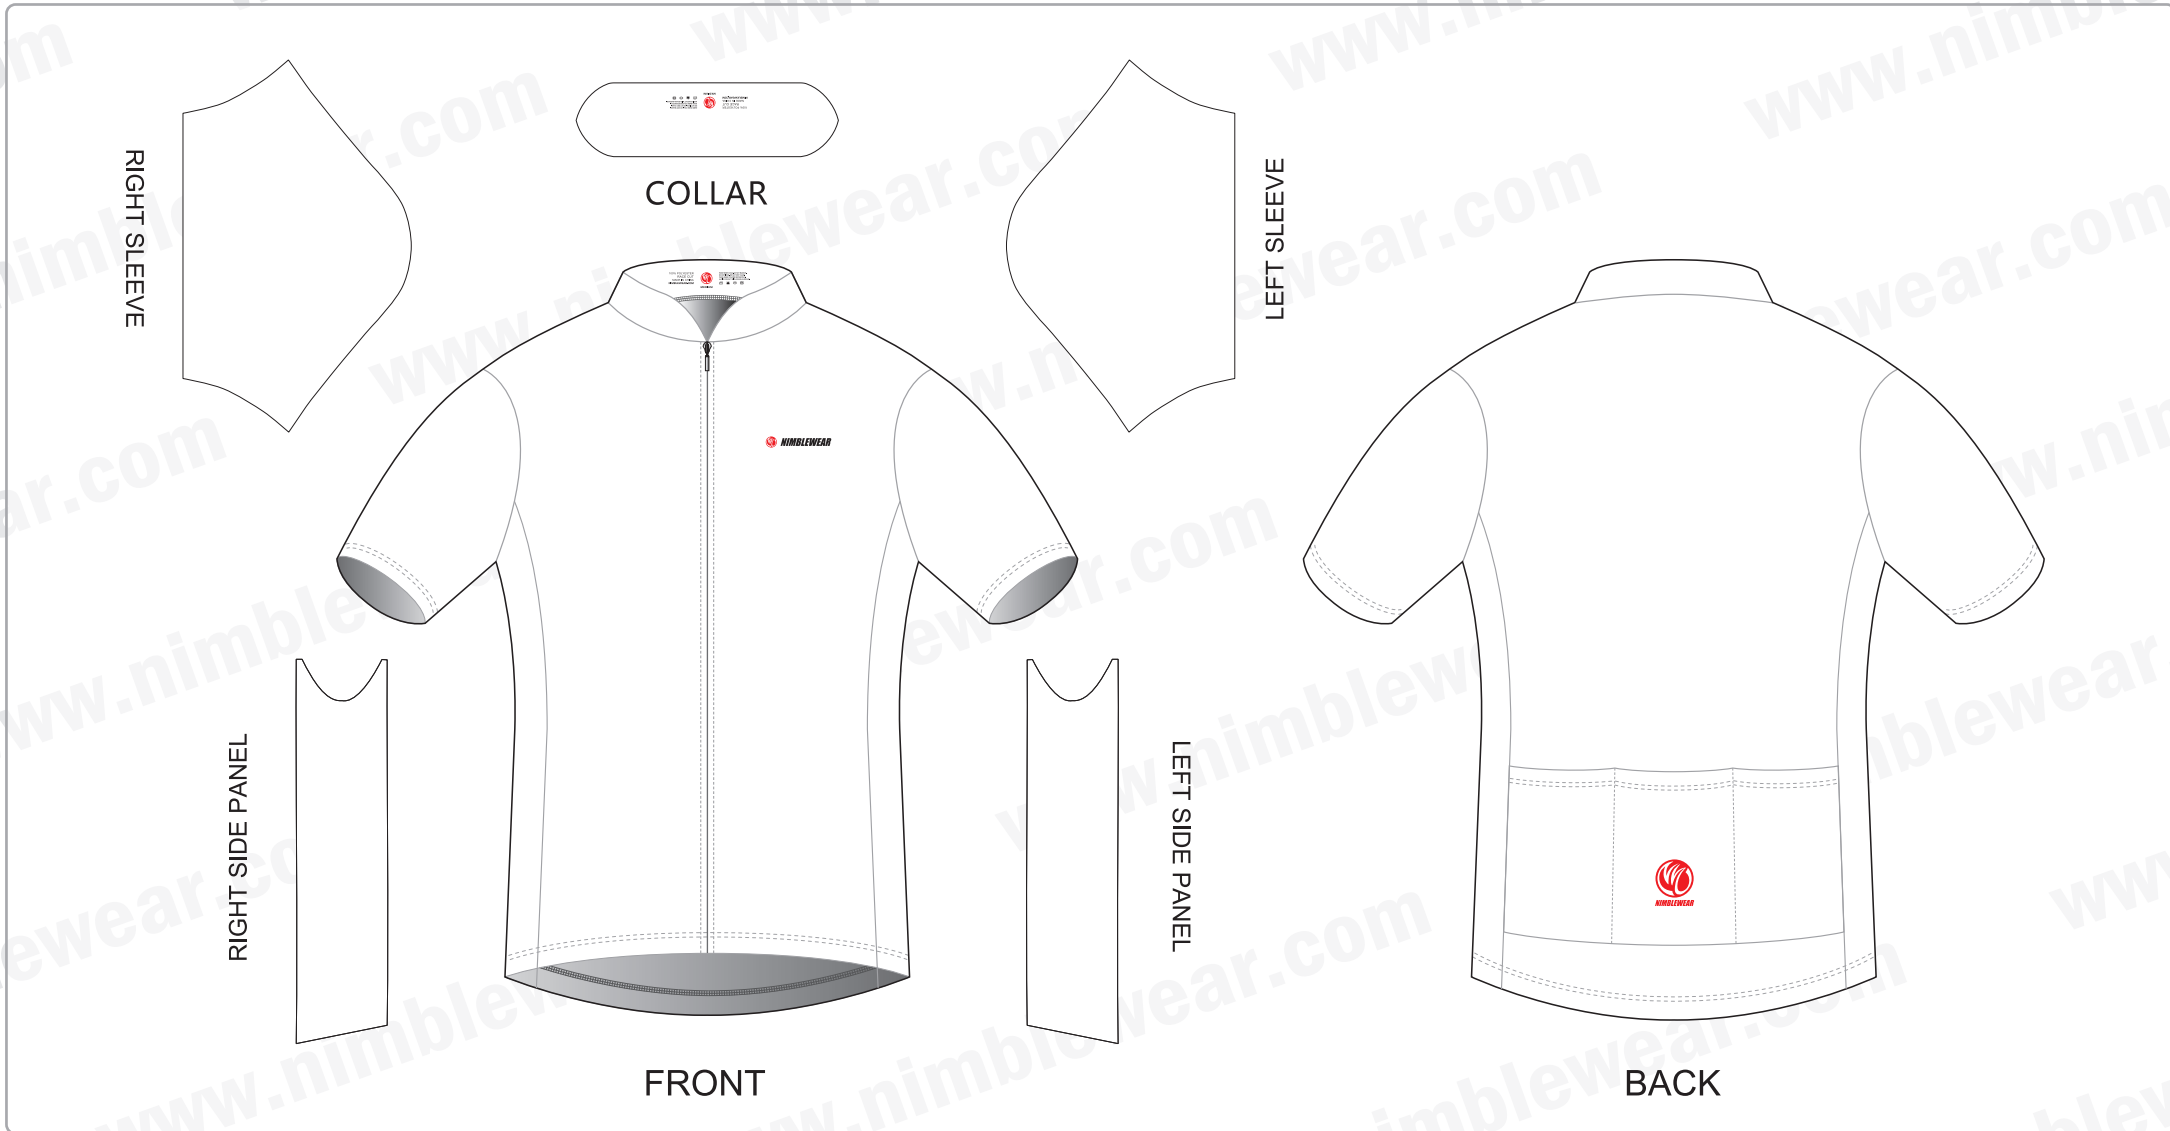

Short Sleeve Cycling Jersey (Set-in Sleeve; Low Collar; With Side Panels)

Please note that NIMBLEWEAR is trying the best to match the PANTONE colors when printing, but exact matching cannot be guaranteed, due to variation in temperature, humidity and materials.