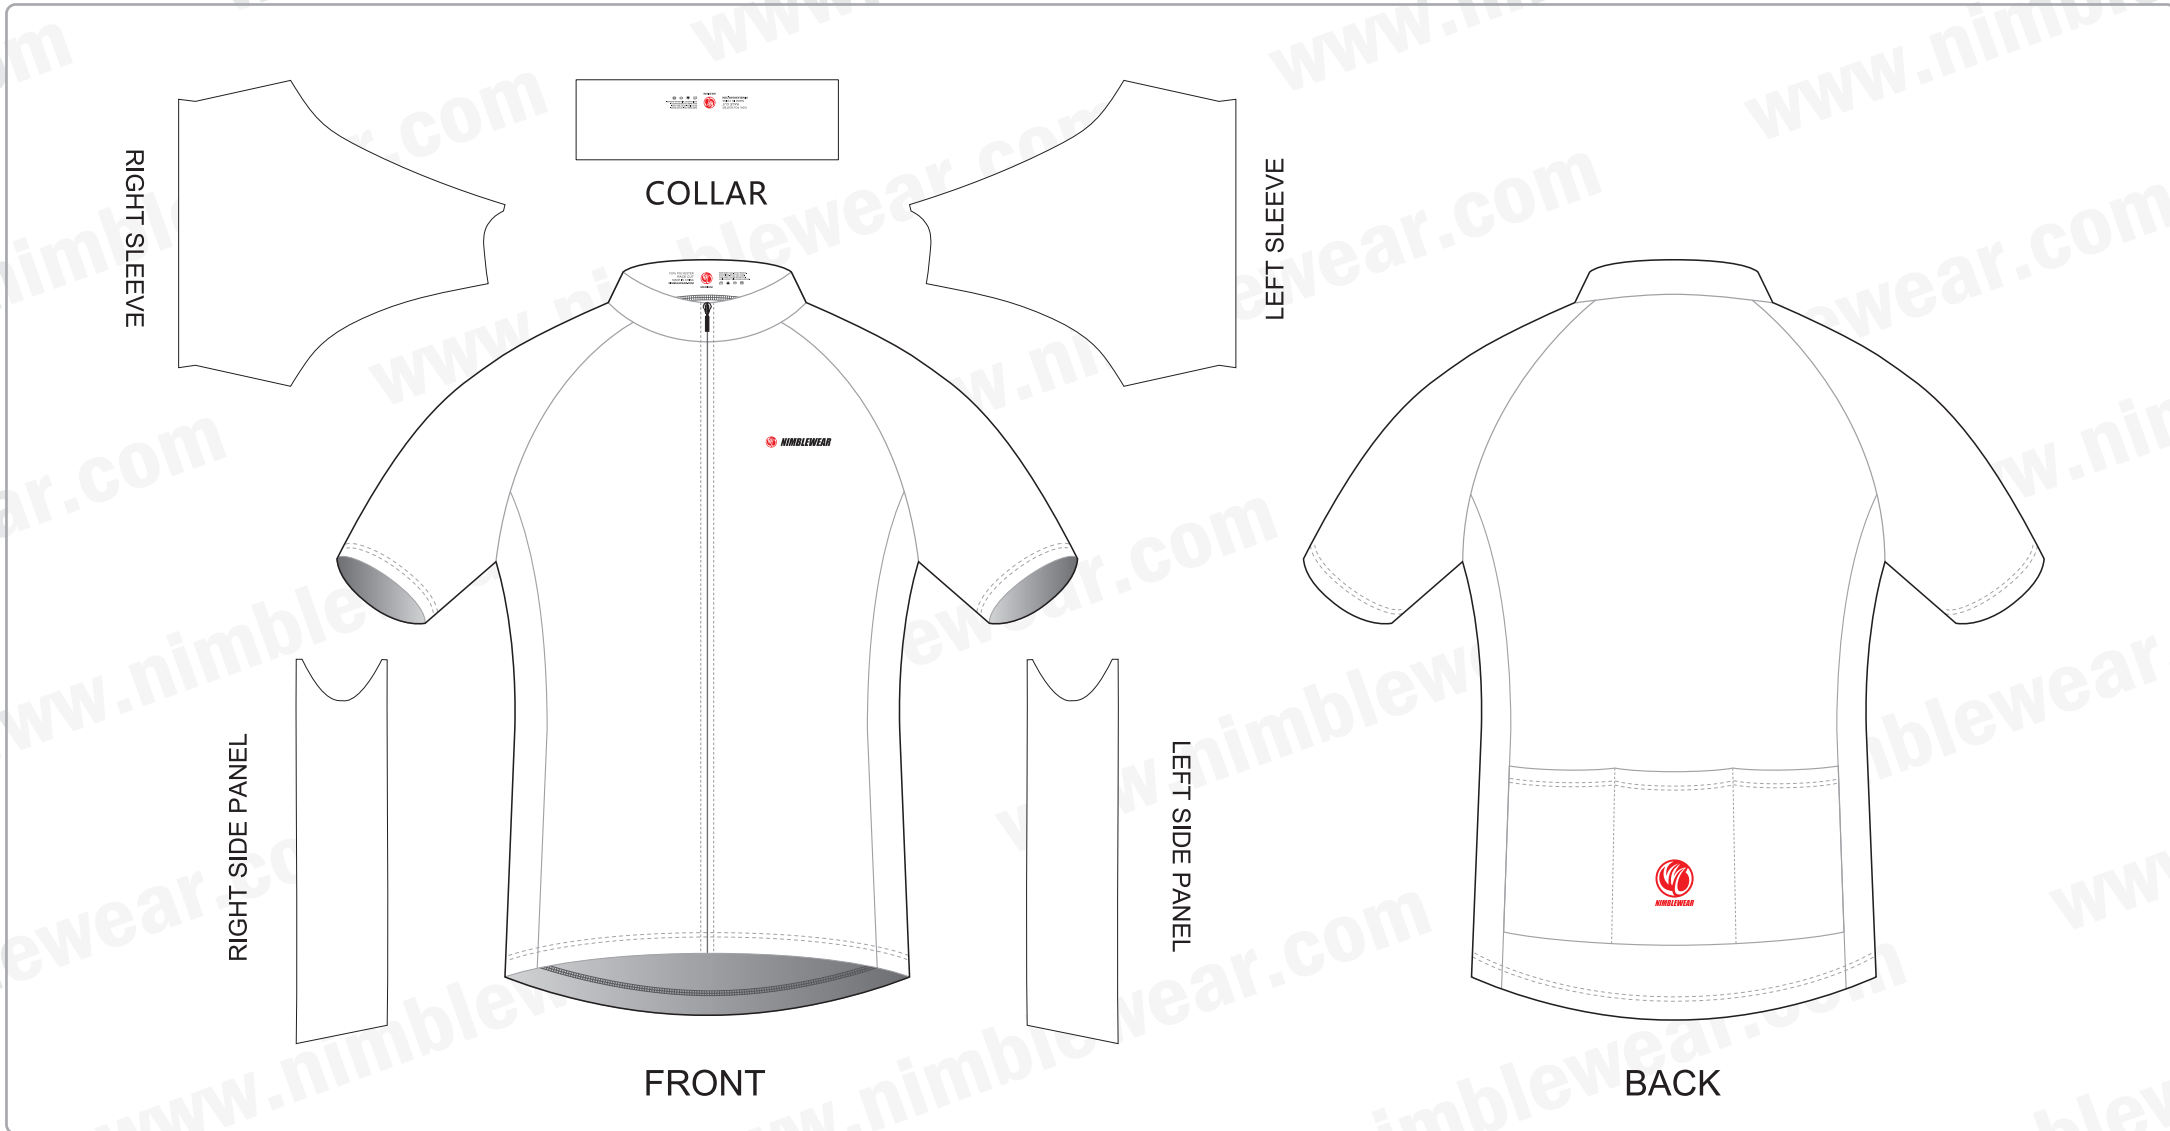

## Short Sleeve Cycling Jersey (Raglan Sleeve; High Collar; With Side Panels)

Please note that NIMBLEWEAR is trying the best to match the PANTONE colors when printing, but exact matching cannot be guaranteed, due to variation in temperature, humidity and materials.