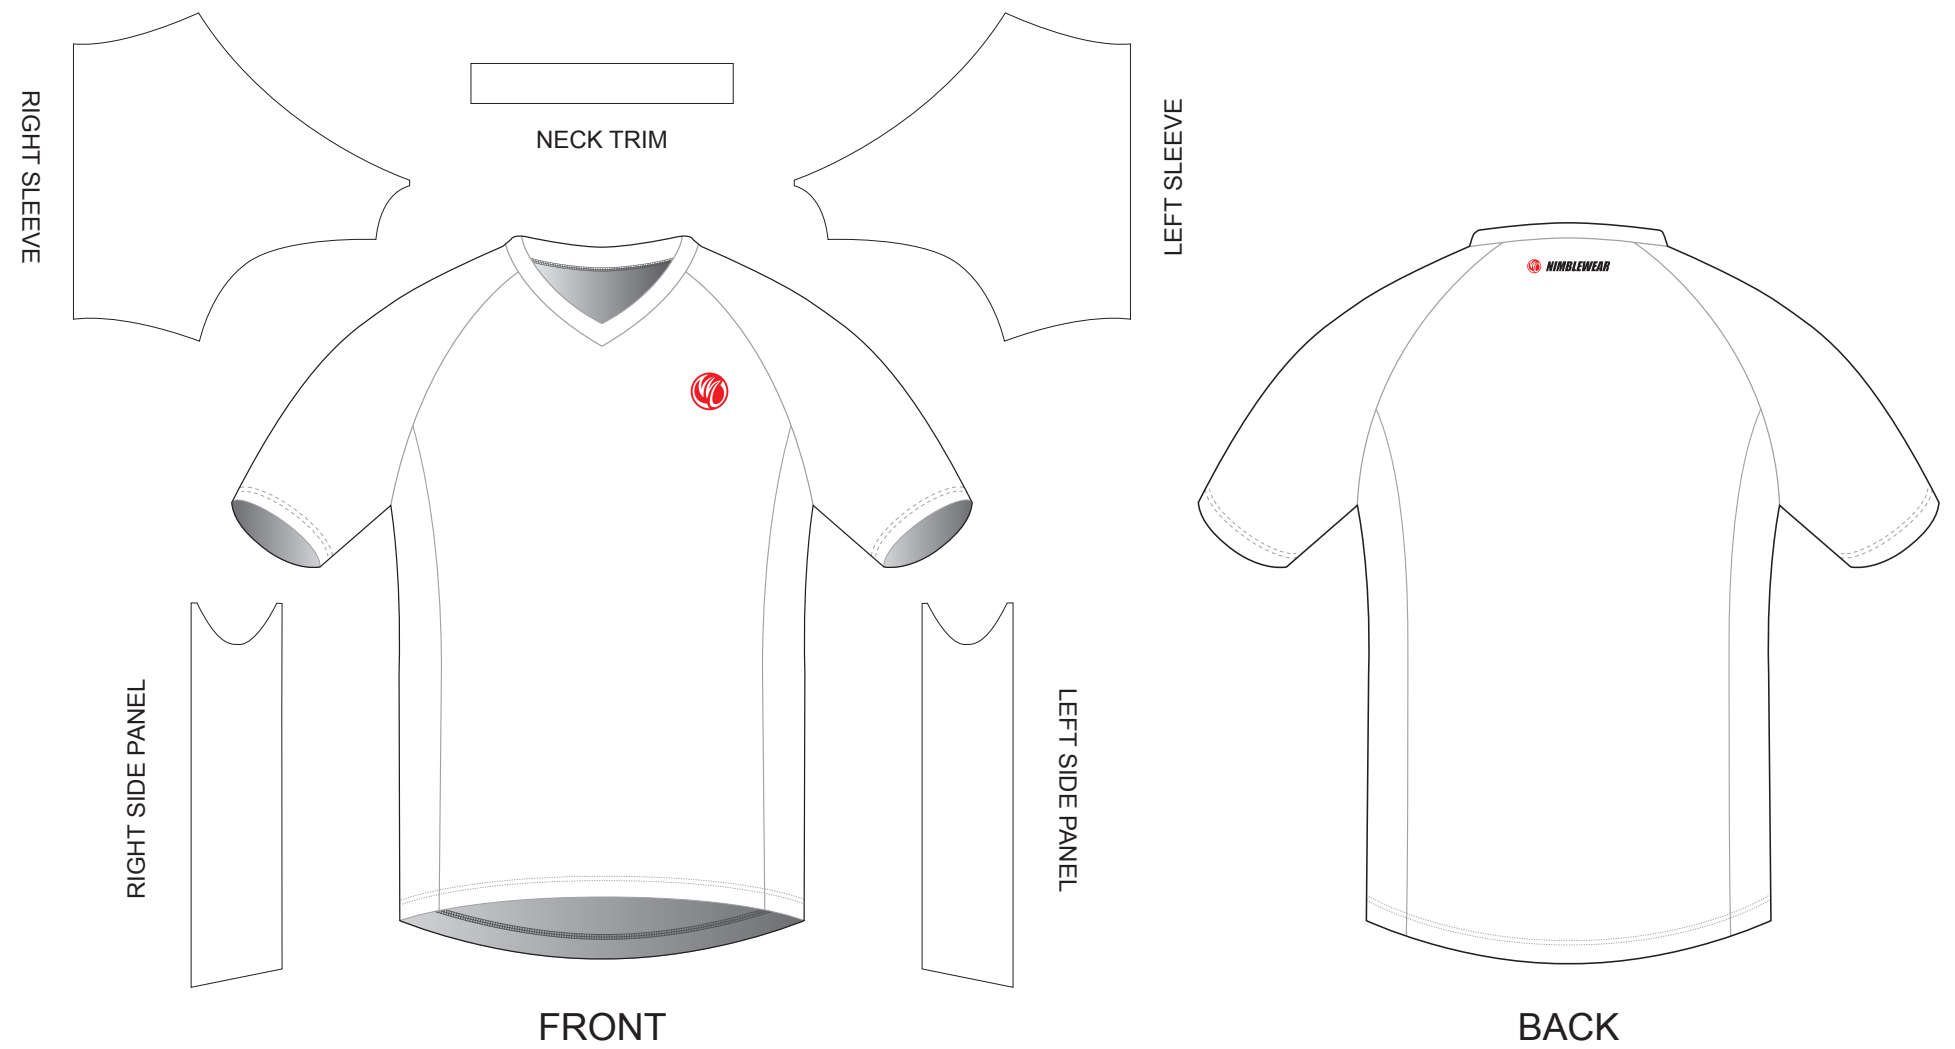

GAA08 T Shirt

Raglan Sleeve, V Neck, with Side Panels

www.nimblewear.com
www.nimblewear.net