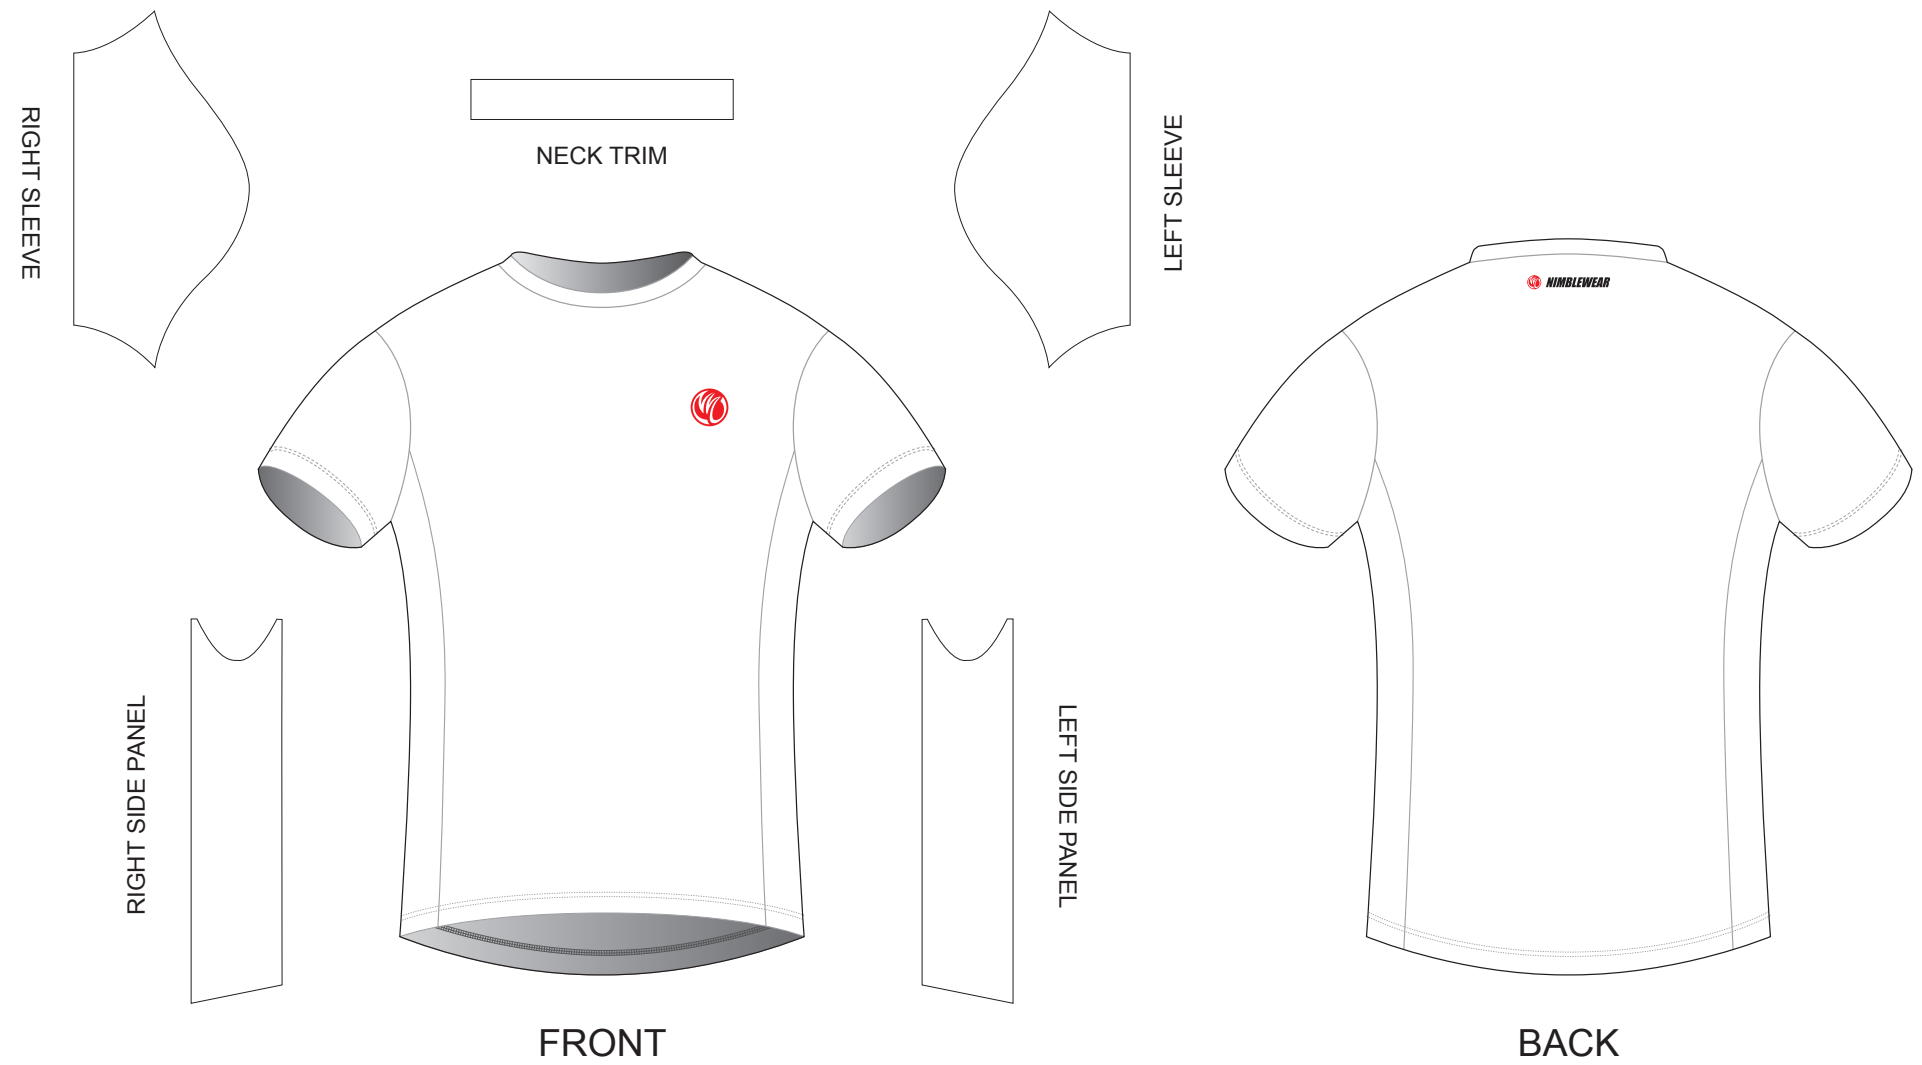

GAA13 T Shirt

Women, Set-in Sleeve, Crew Neck; with Side Panels

www.nimblewear.com
www.nimblewear.net