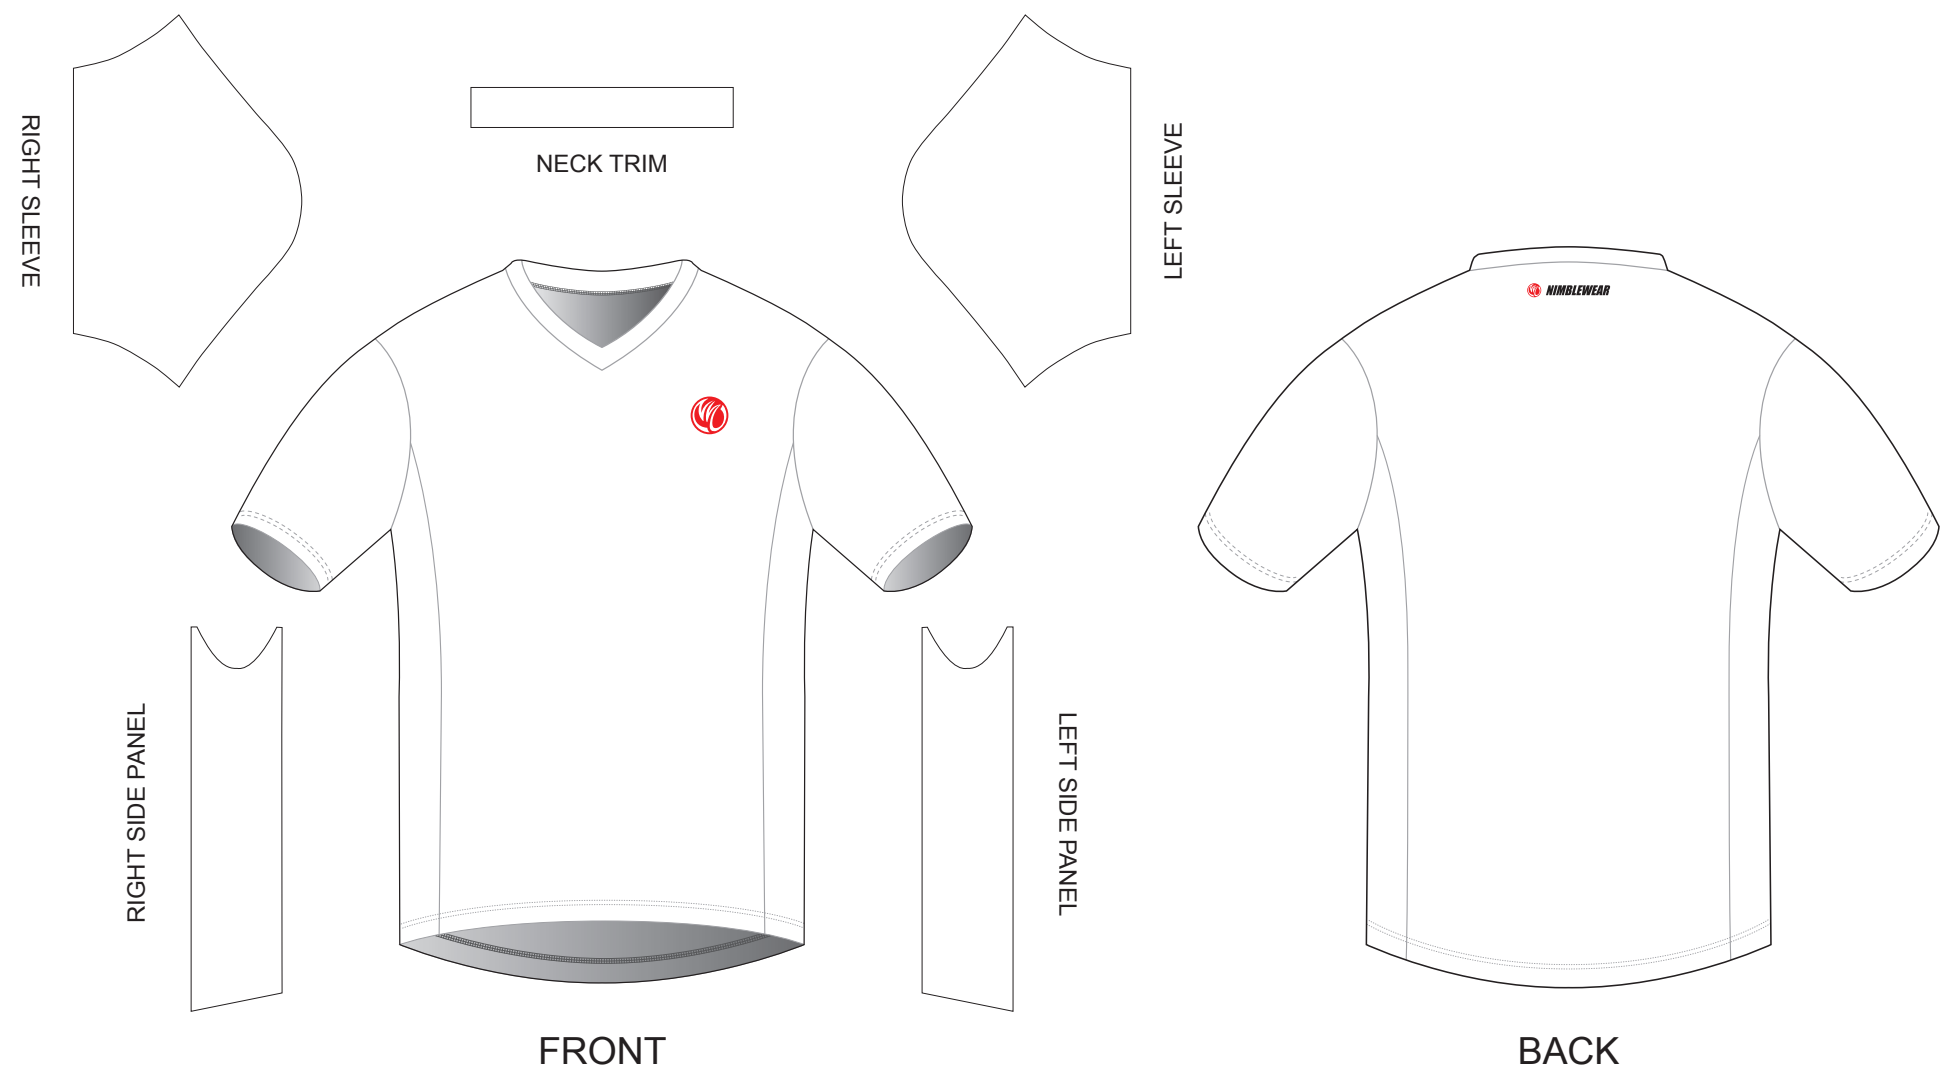

GAA06 T Shirt

Set-in Sleeve, V Neck, with Side Panels

www.nimblewear.com
www.nimblewear.net