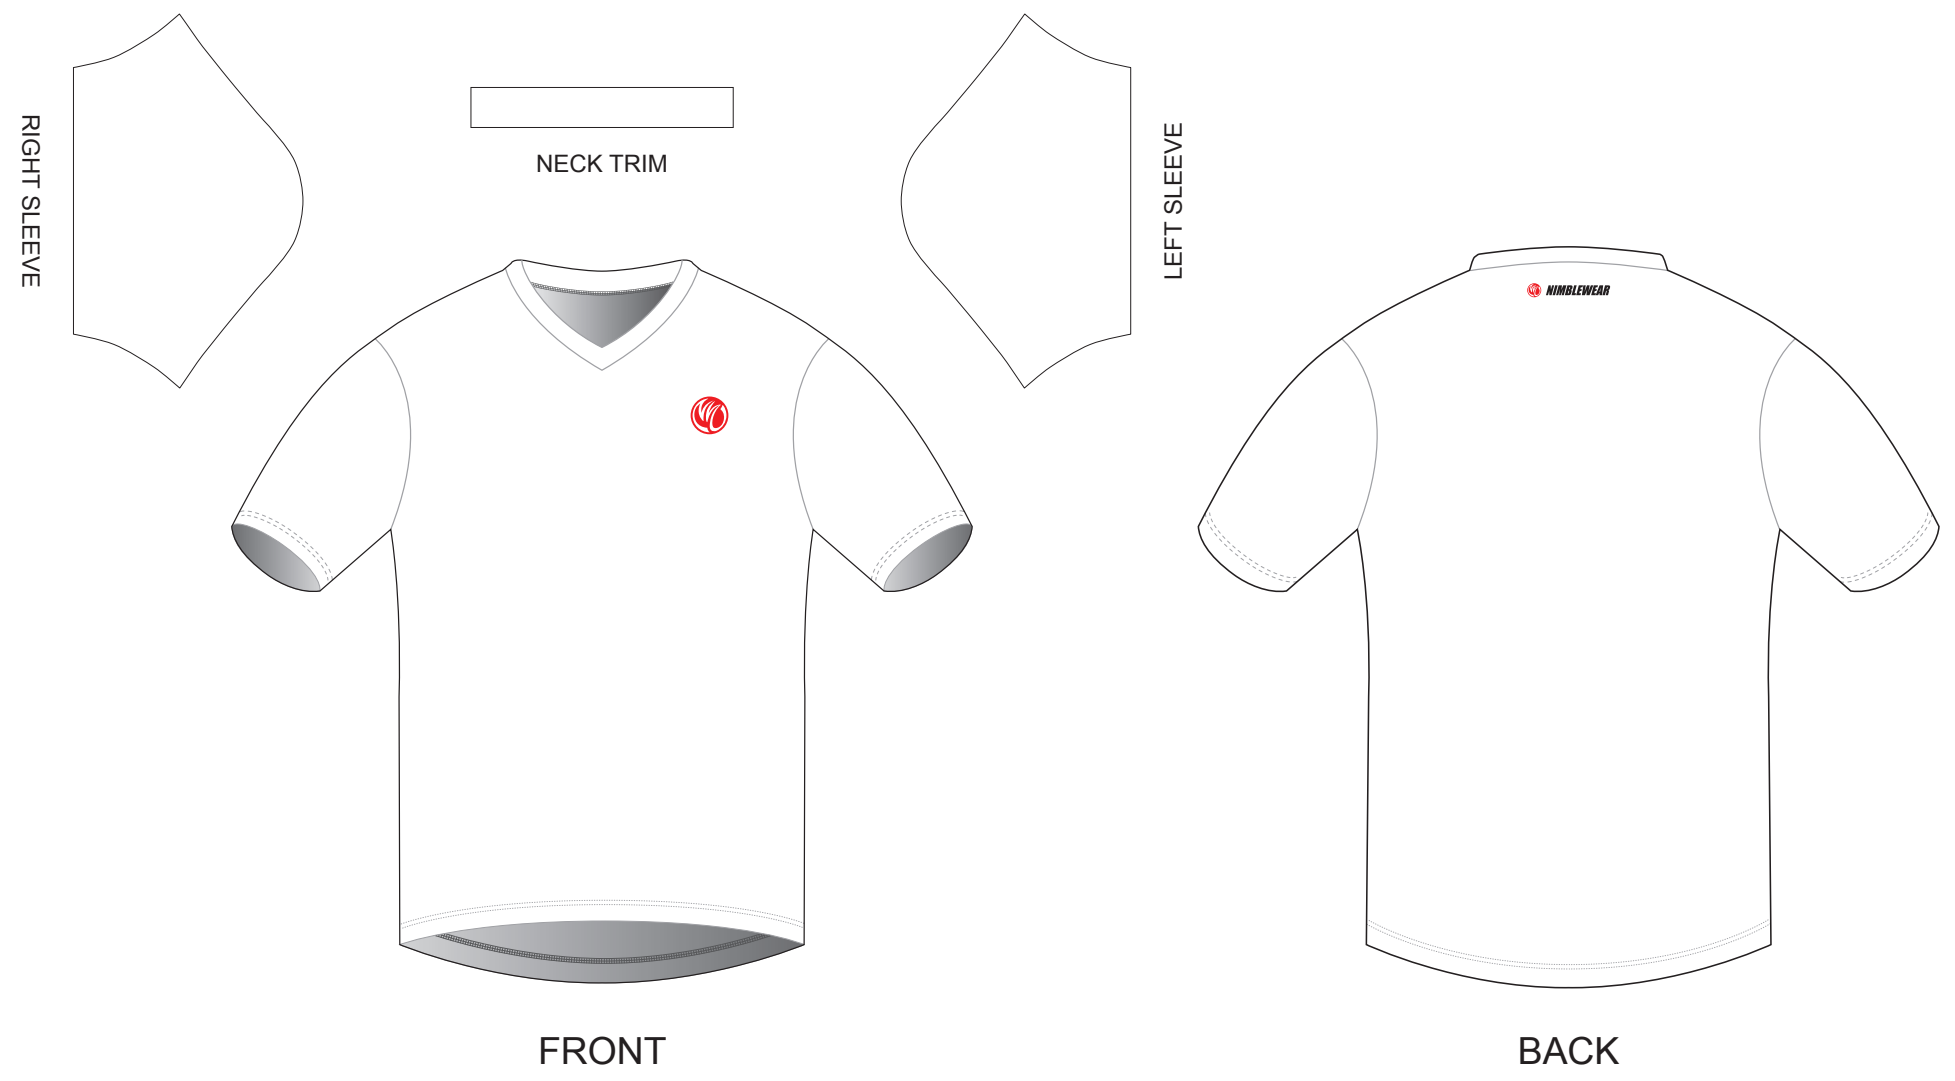

GAA02 T Shirt

Set-in Sleeve, V Neck

www.nimblewear.com
www.nimblewear.net