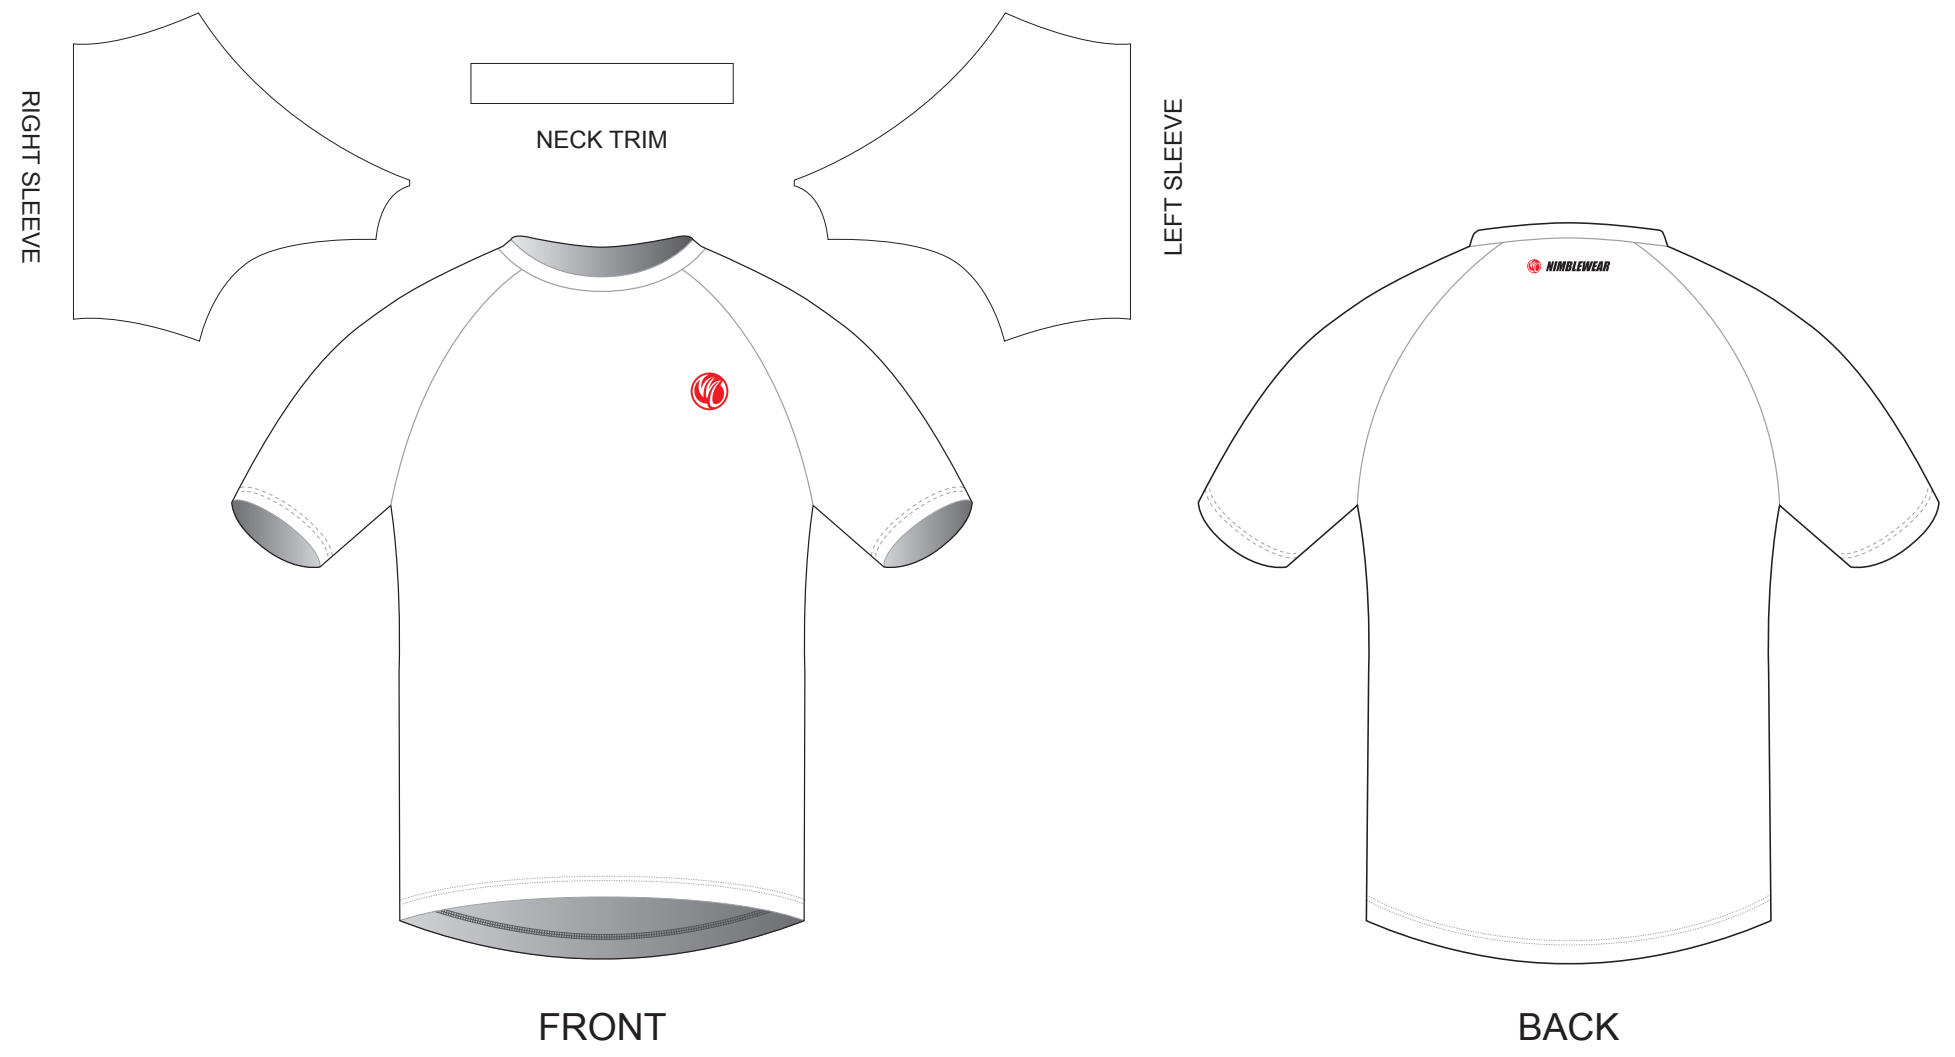

GAA03 T Shirt

Raglan Sleeve, Crew Neck

www.nimblewear.com
www.nimblewear.net