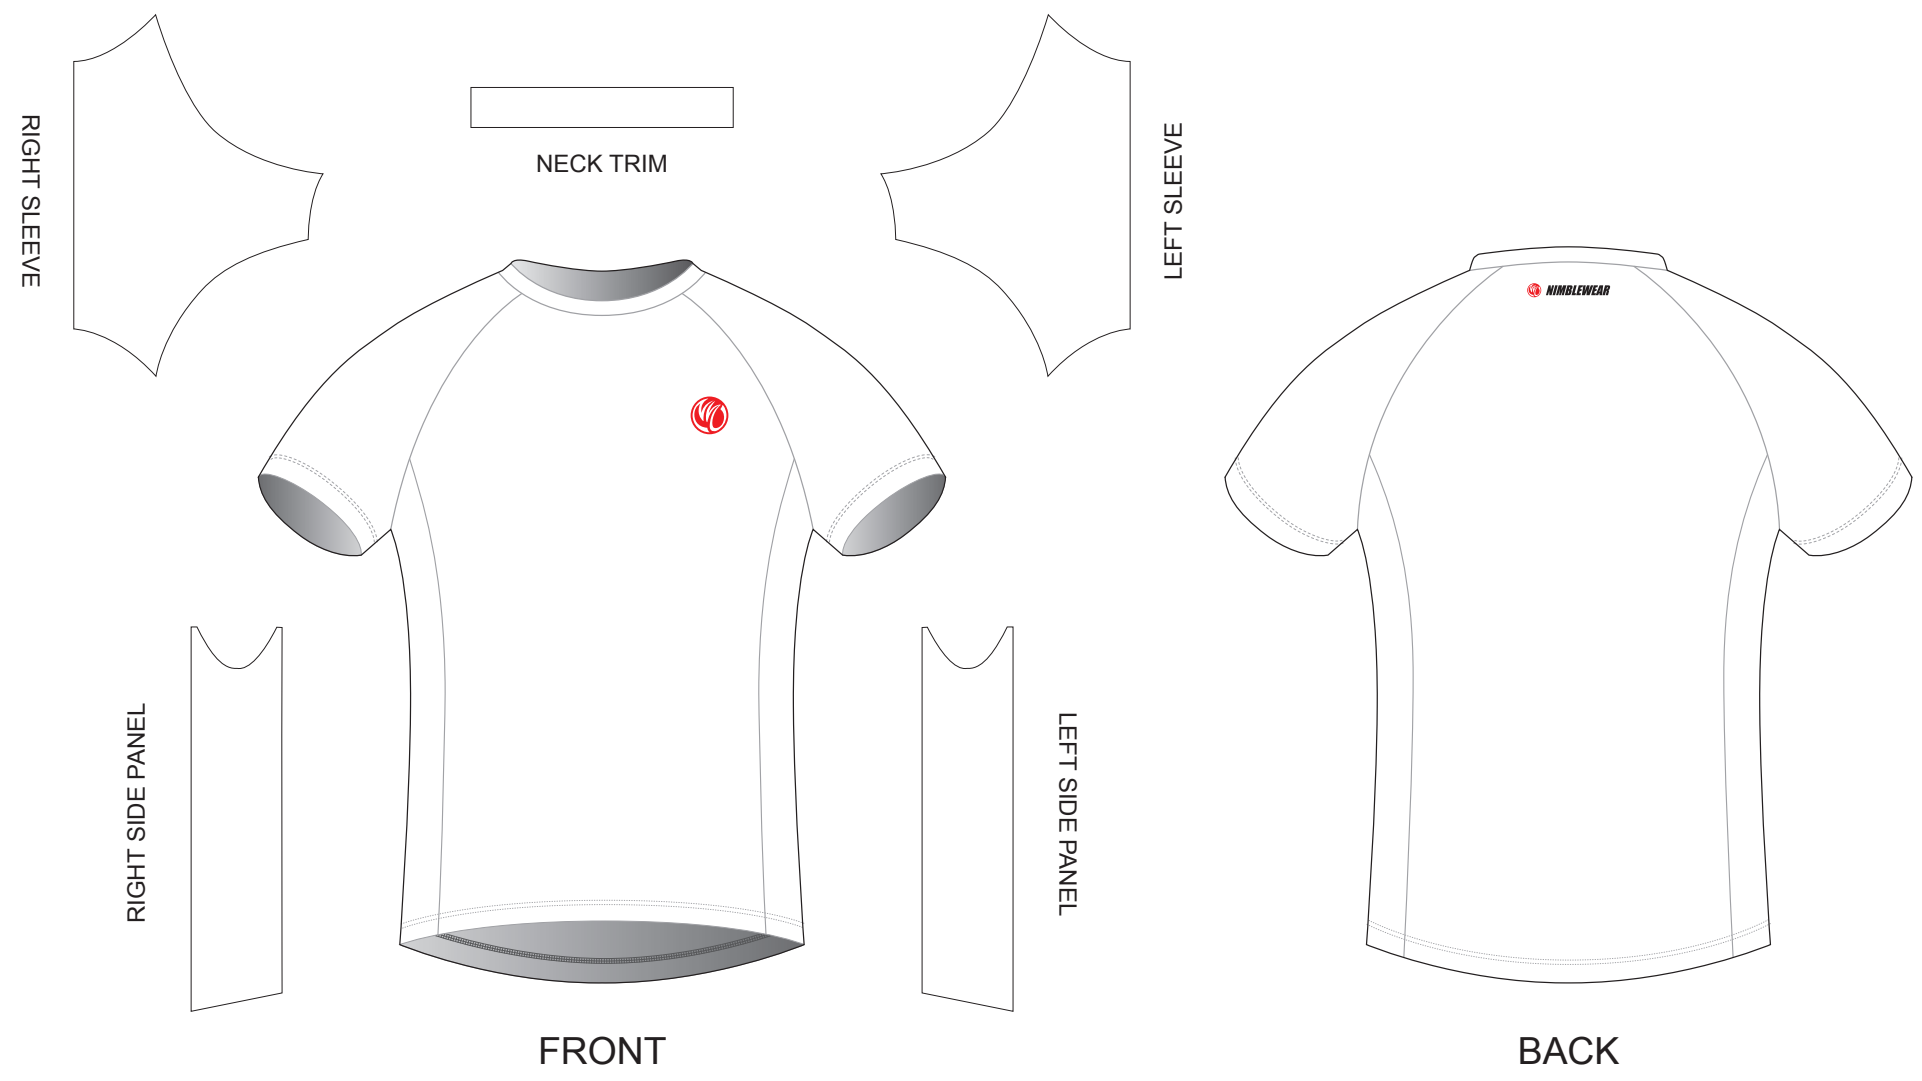

GAA15 T Shirt

Women, Raglan Sleeve, Crew Neck; with Side Panels

www.nimblewear.com
www.nimblewear.net