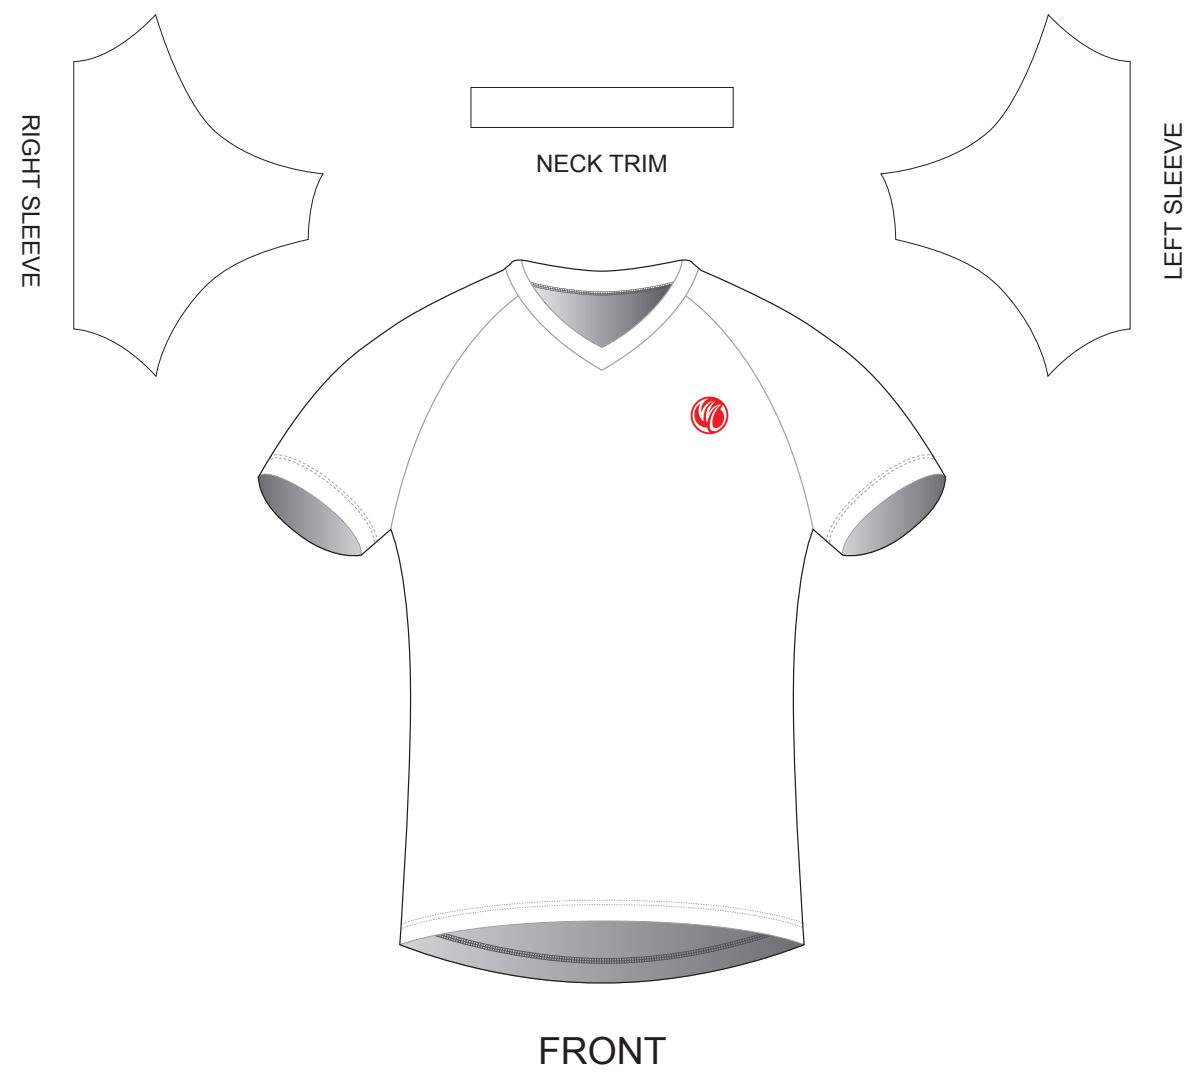

GAA12 T Shirt

Women, Raglan Sleeve, V Neck

www.nimblewear.com
www.nimblewear.net