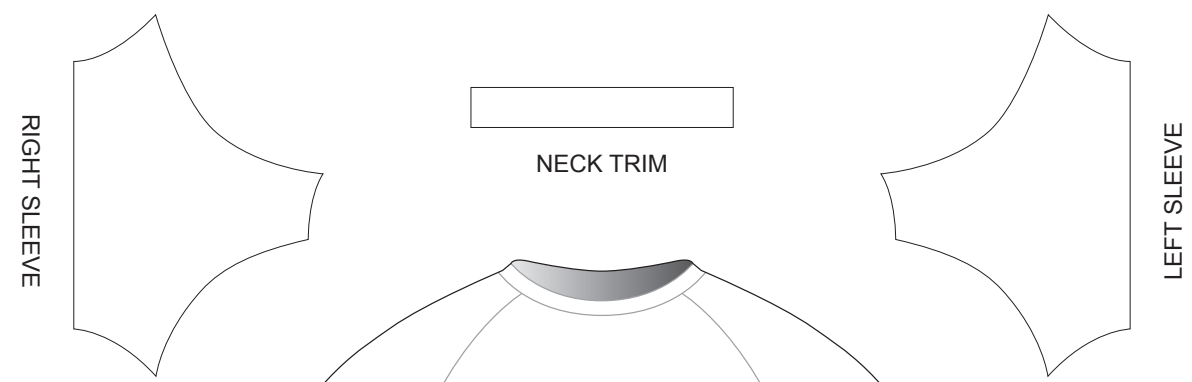

GAA11 T Shirt

Women, Raglan Sleeve, Crew Neck

www.nimblewear.com
www.nimblewear.net

FRONT