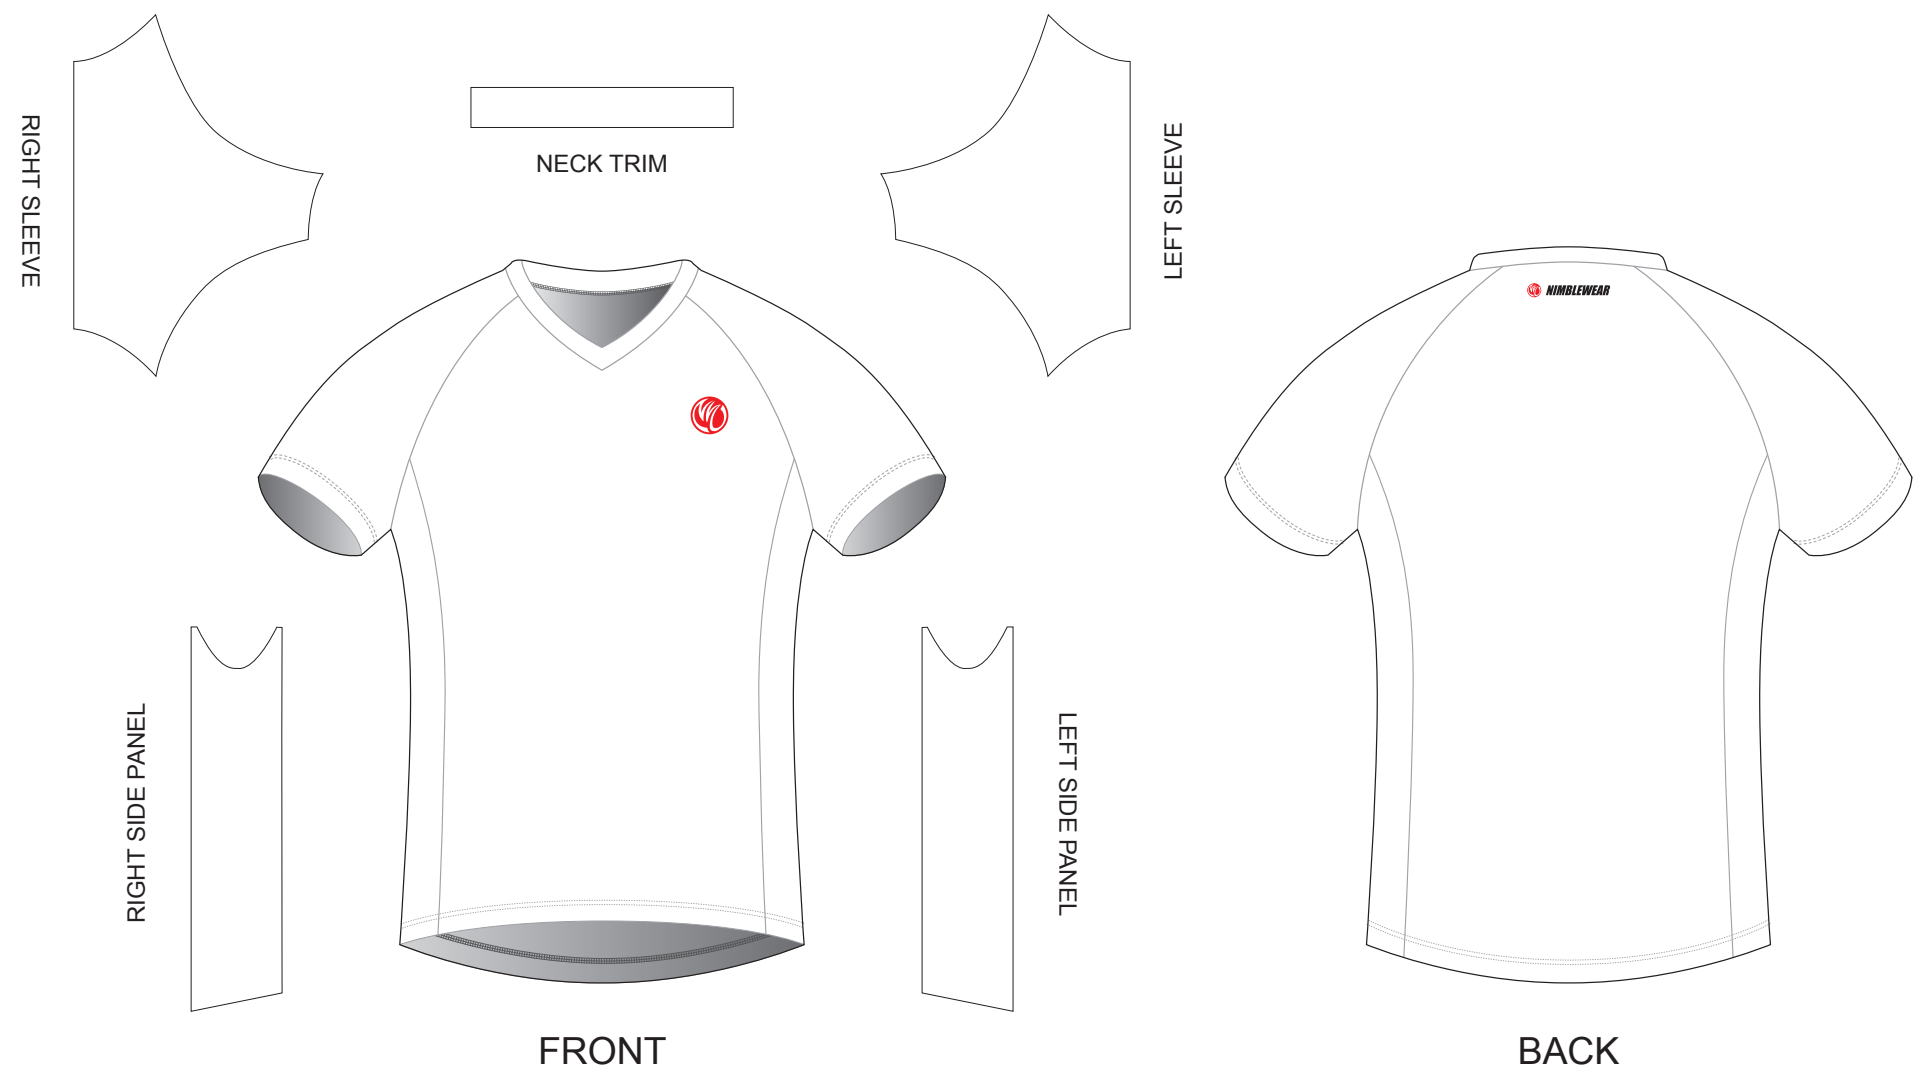

GAA16 T Shirt

Women, Raglan Sleeve, V Neck; with Side Panels

www.nimblewear.com
www.nimblewear.net