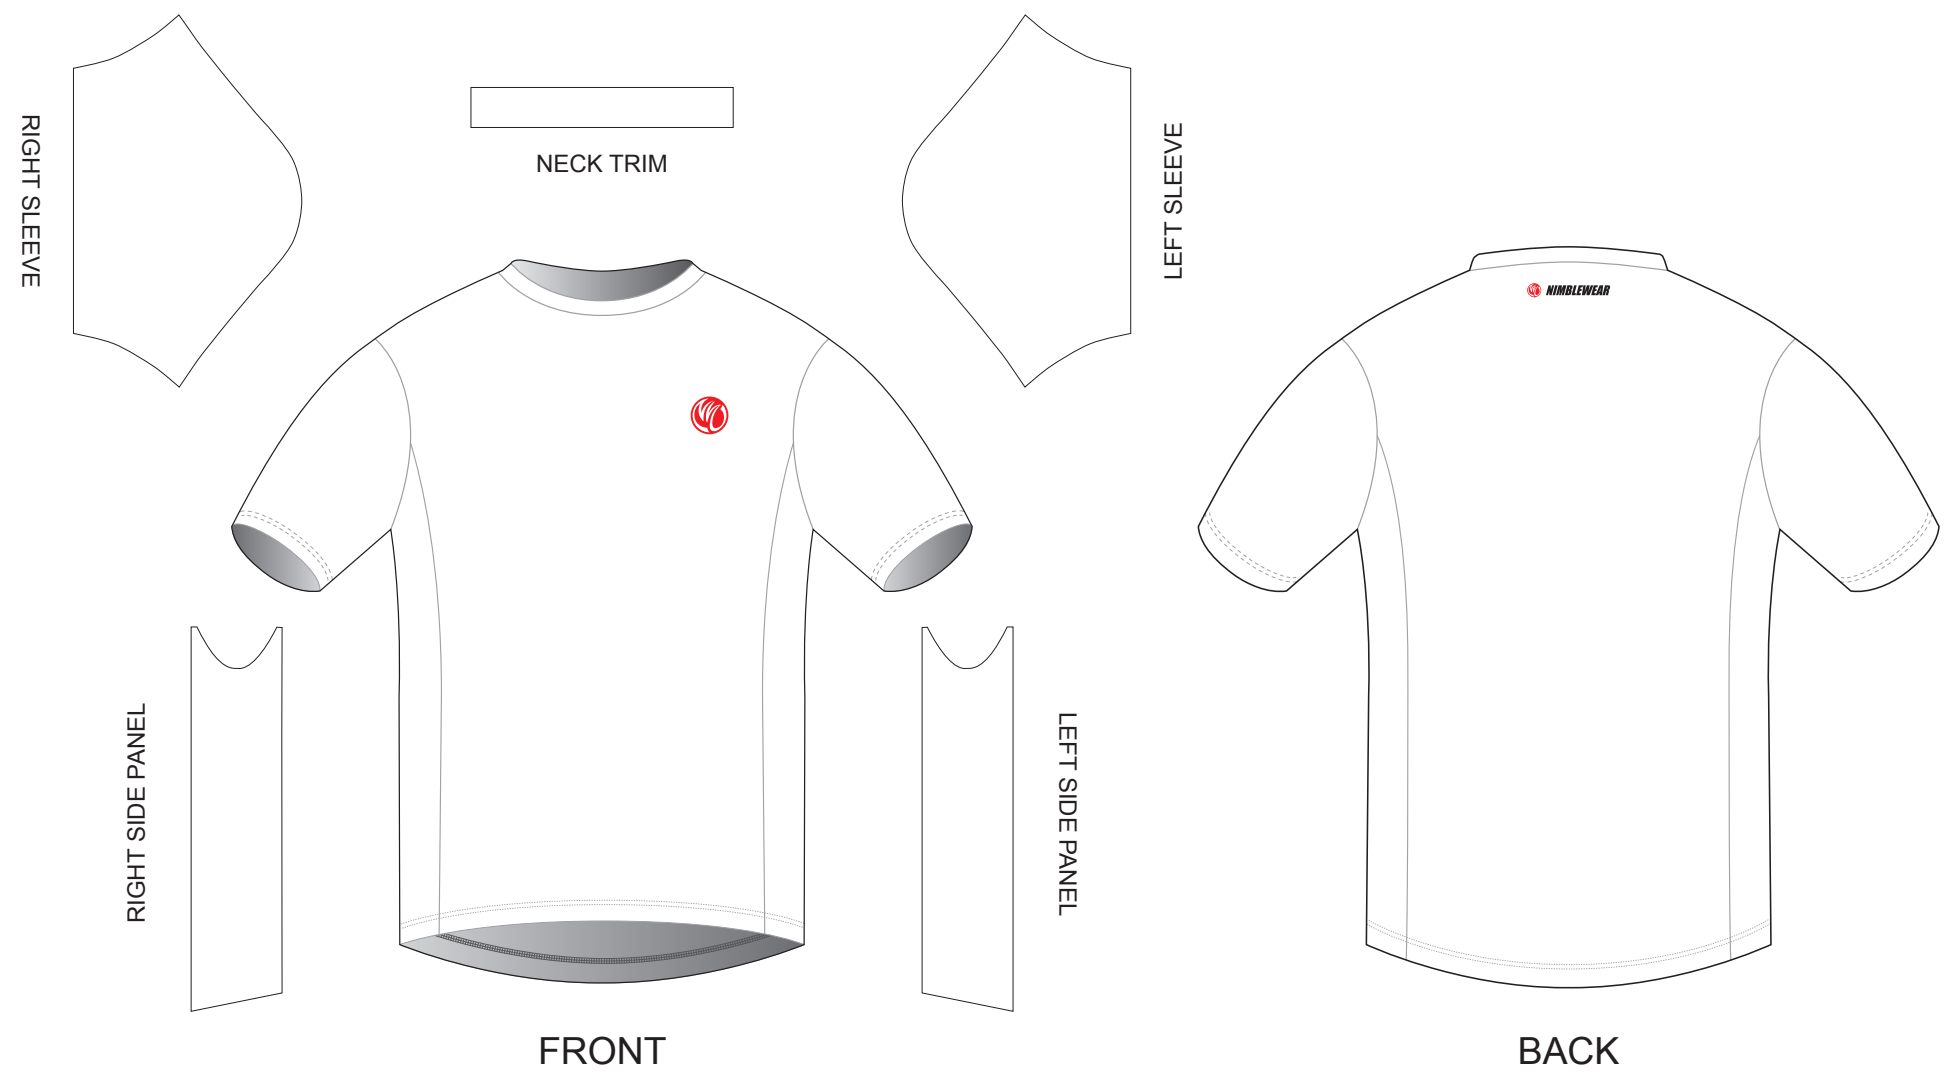

GAA05 T Shirt

Set-in Sleeve, Crew Neck, with Side Panels

www.nimblewear.com
www.nimblewear.net