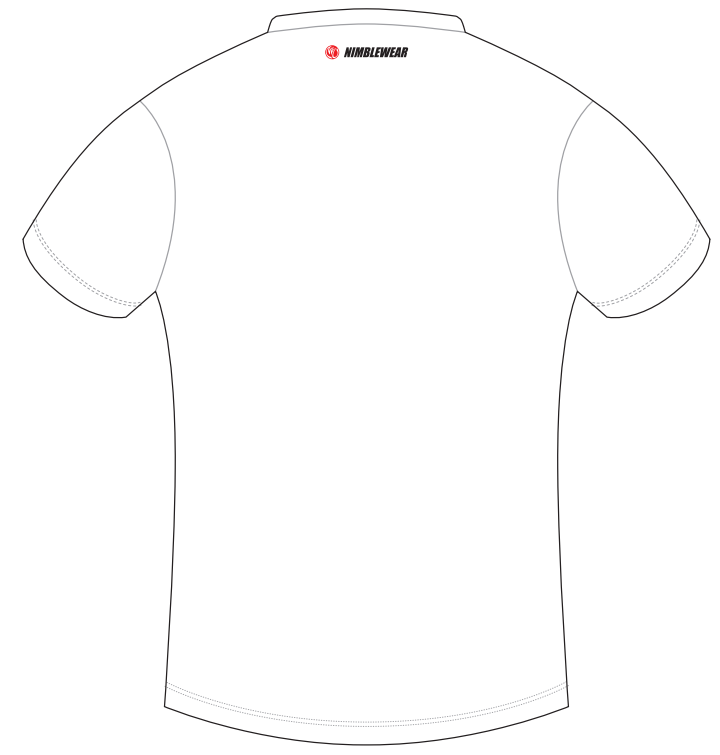

GAA10 T Shirt

Women, Set-in Sleeve, V Neck

www.nimblewear.com
www.nimblewear.net

RIGHT SLEEVE

NECK TRIM

LEFT SLEEVE

FRONT

BACK

COLORS USED:

CUSTOMER: _____

DESIGN REQUEST NUMBER: _____

VERSION: 1

DATE: 00 / 00 / 2013