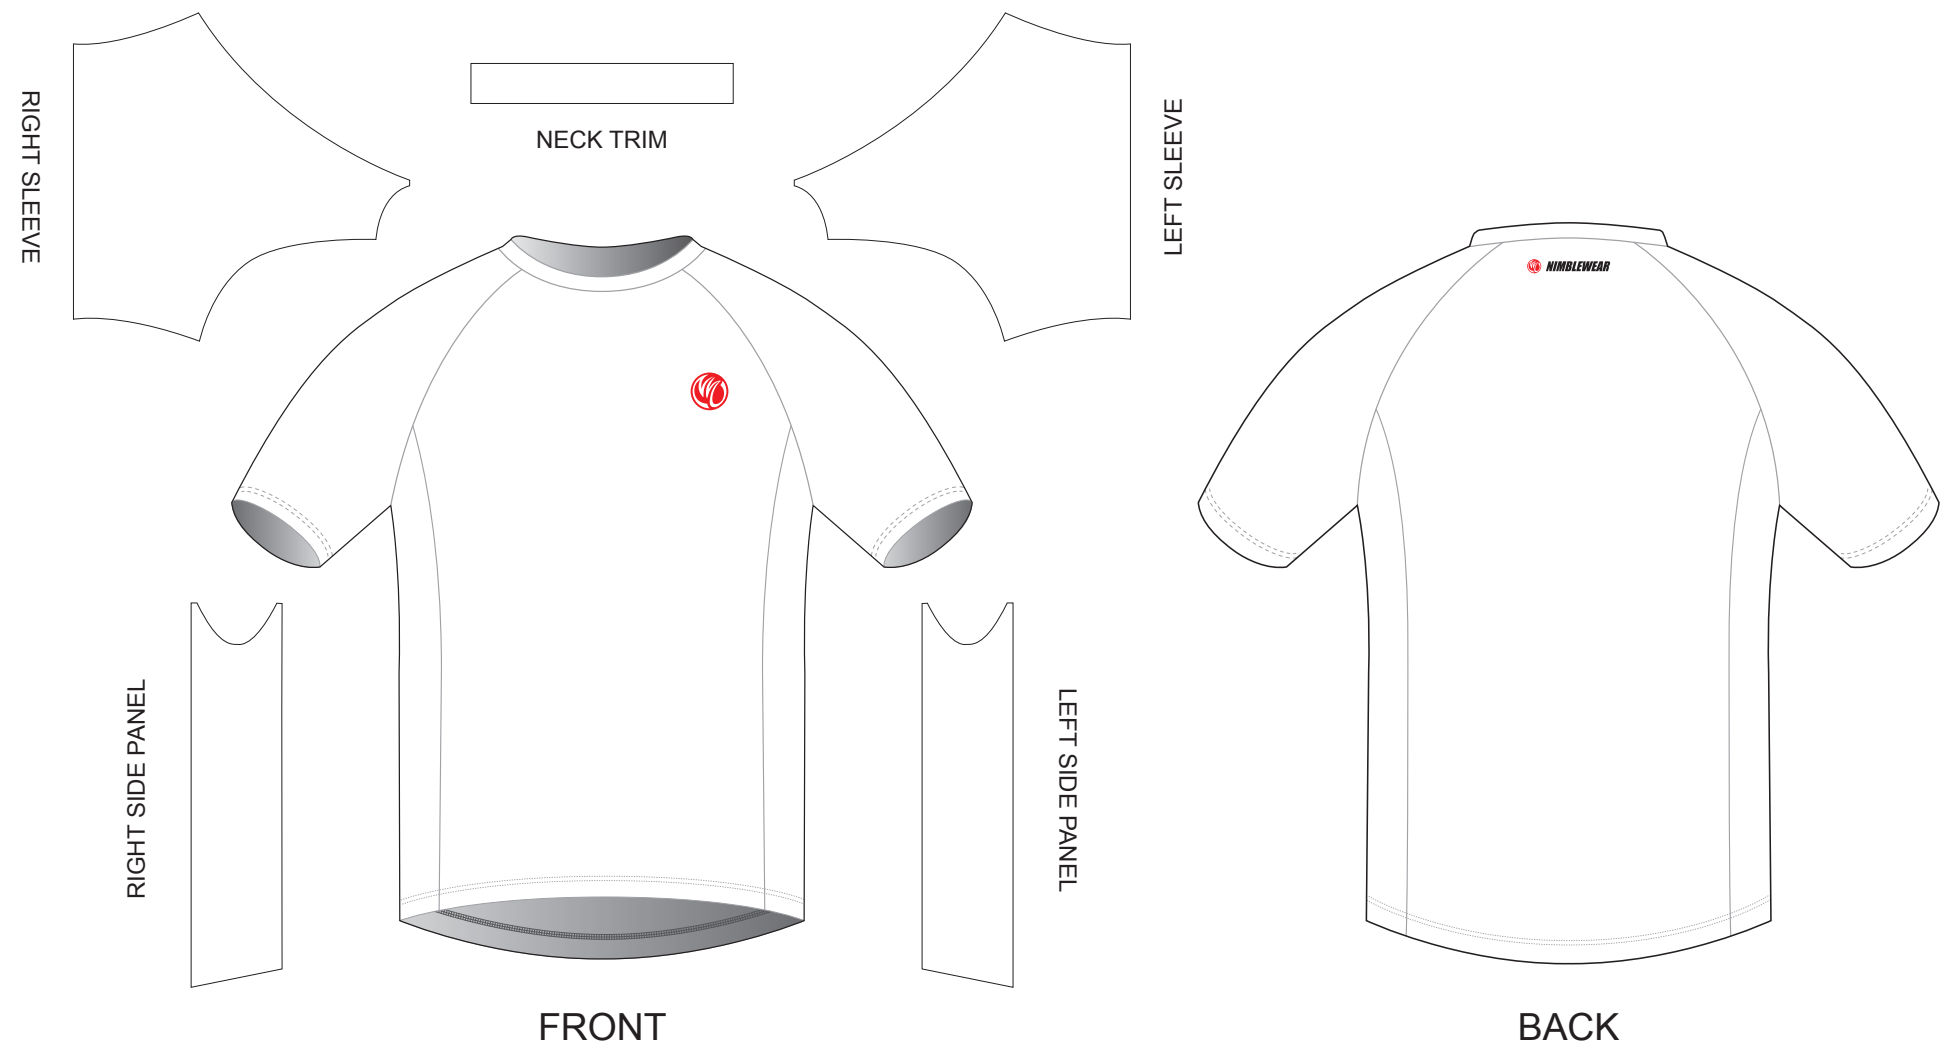

GAA07 T Shirt

Raglan Sleeve, Crew Neck, with Side Panels

www.nimblewear.com
www.nimblewear.net