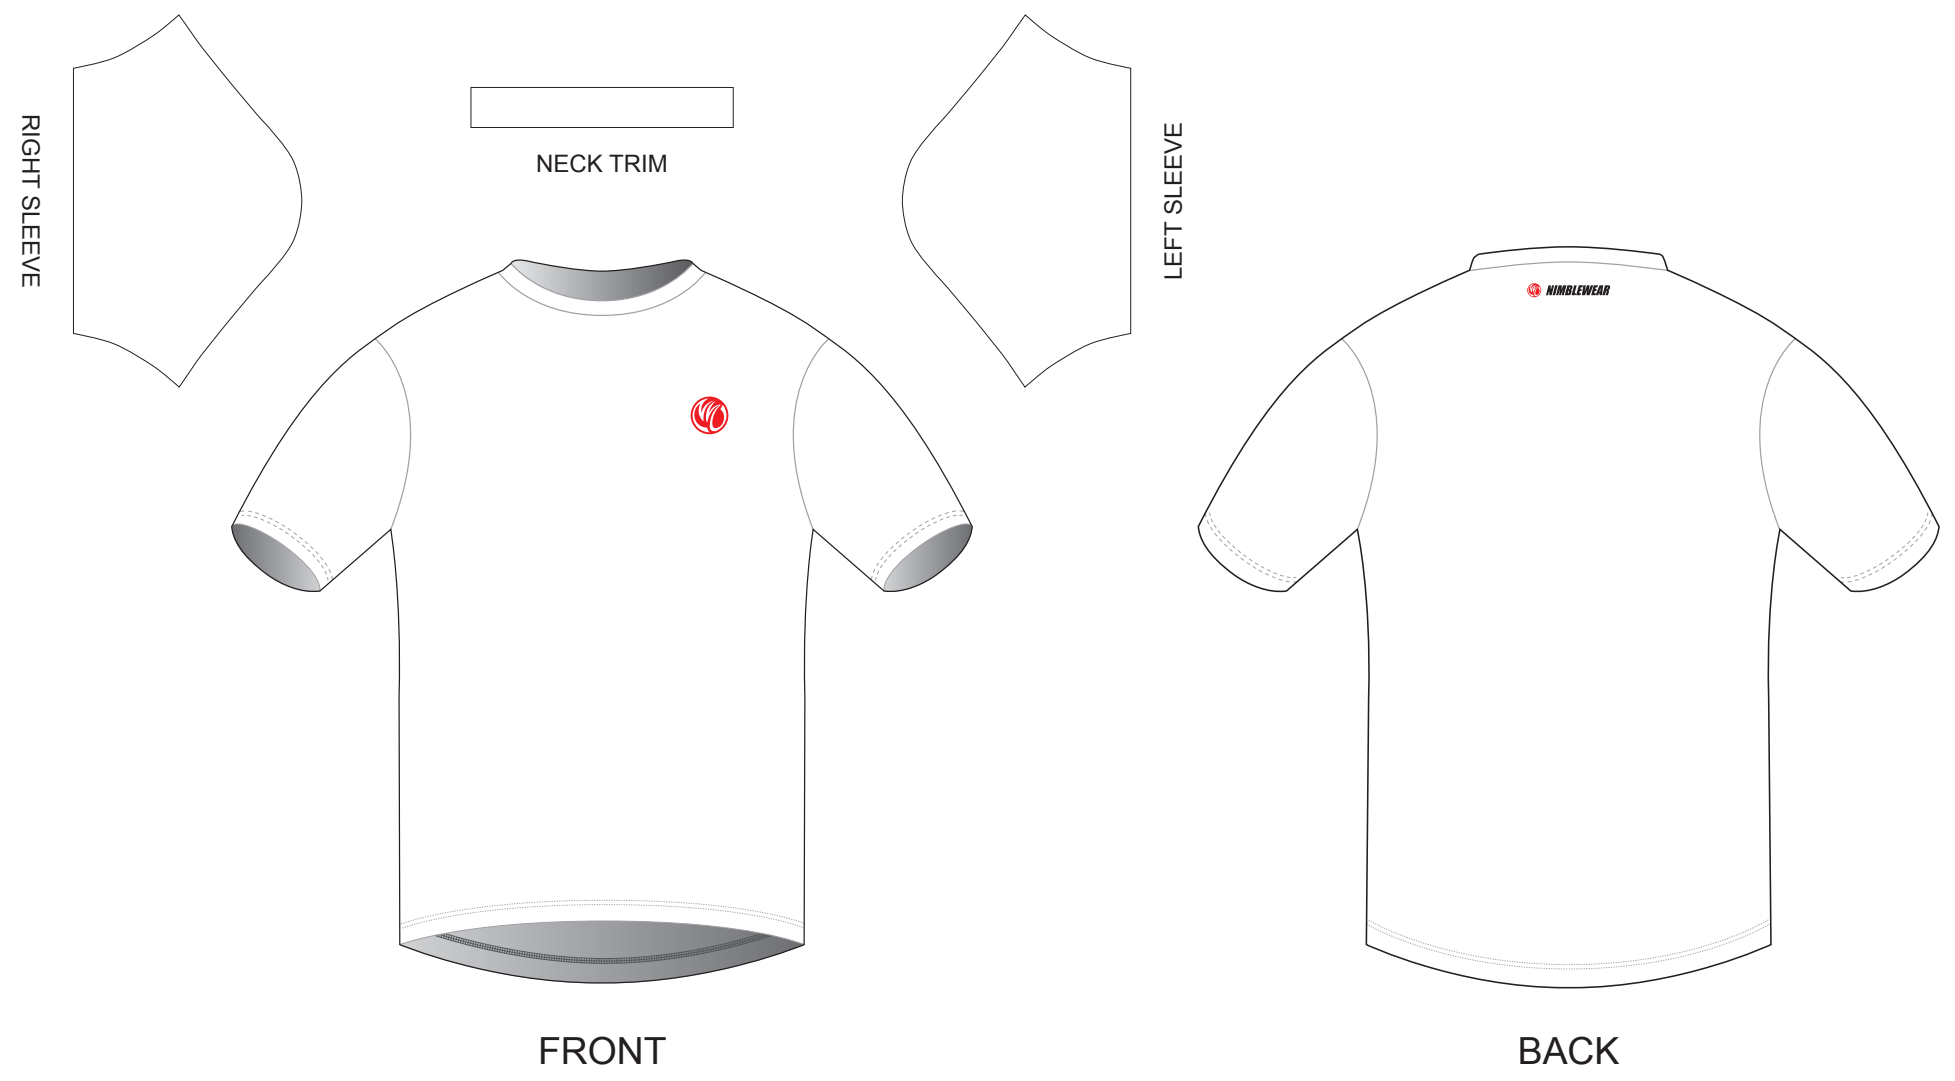

GAA01 T Shirt

Set-in Sleeve, Crew Neck

www.nimblewear.com
www.nimblewear.net