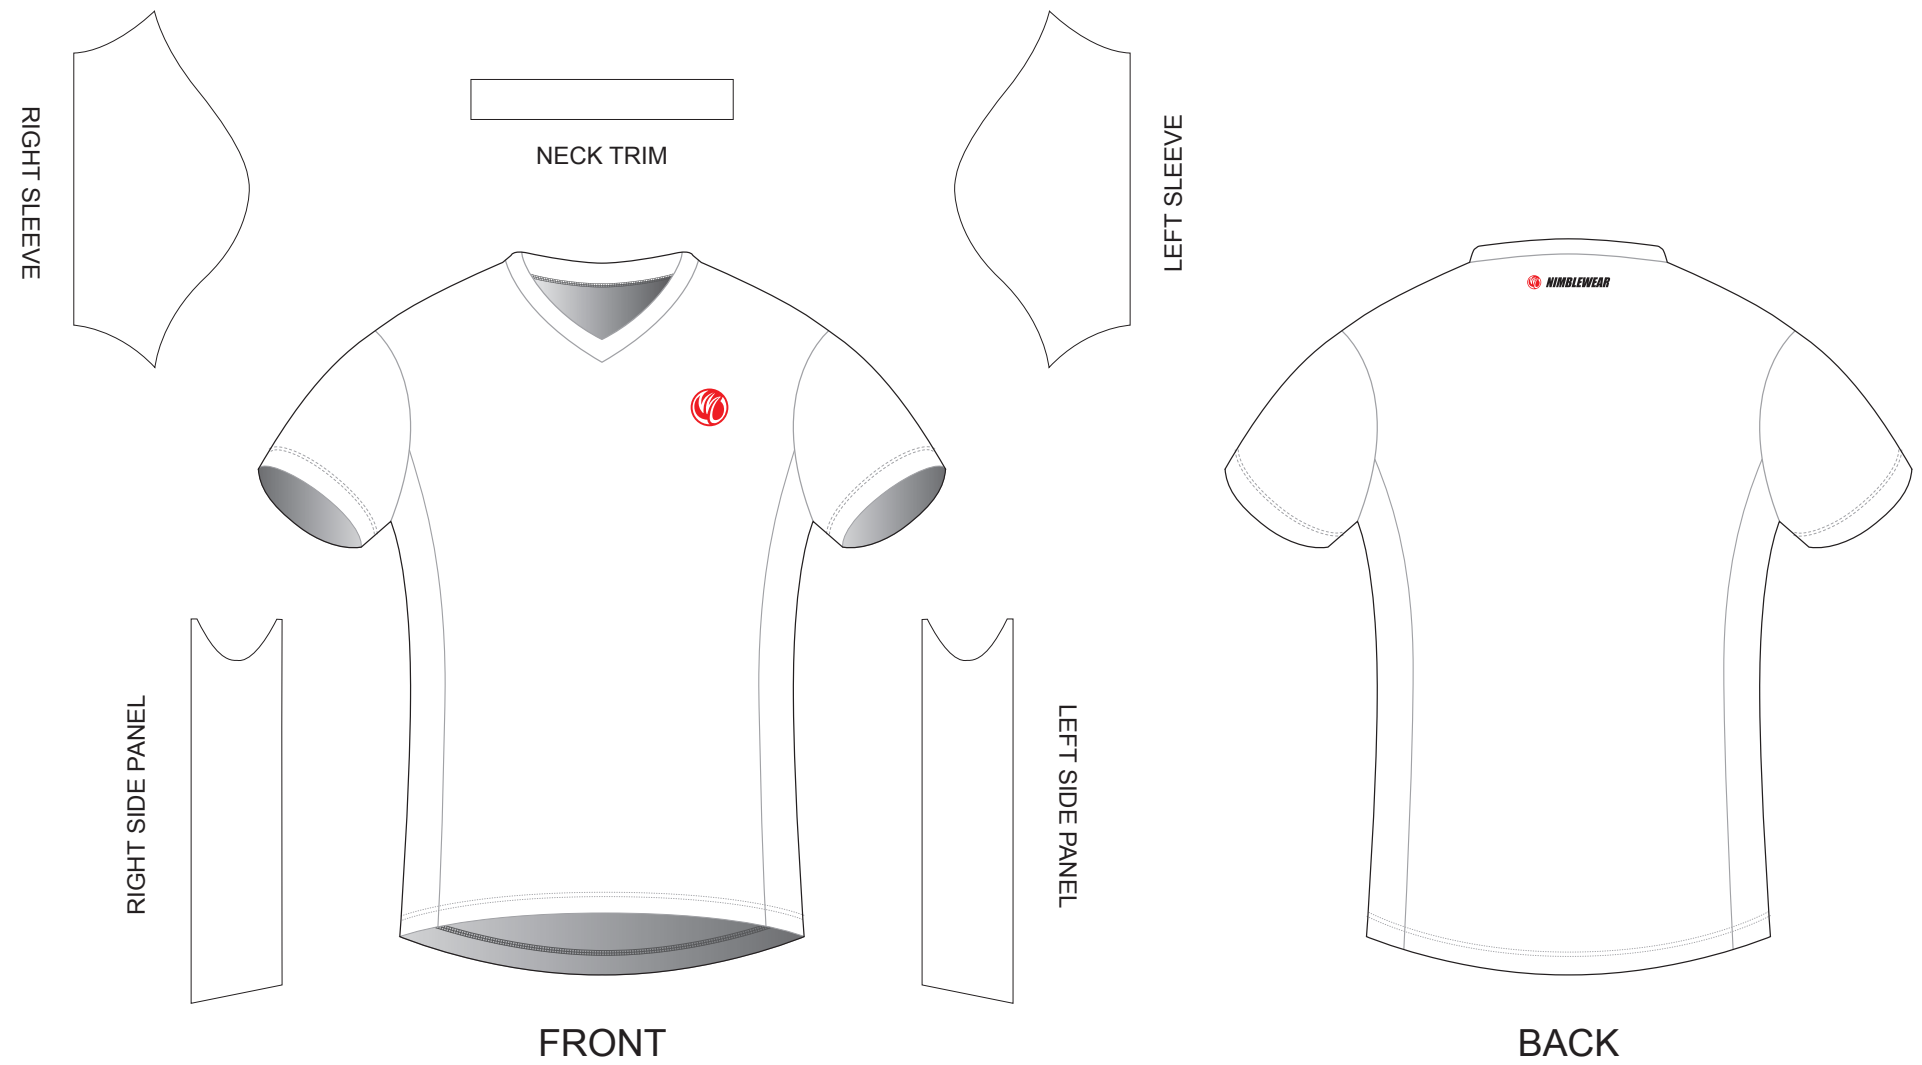

GAA14 T Shirt

Women, Set-in Sleeve, V Neck; with Side Panels

www.nimblewear.com
www.nimblewear.net