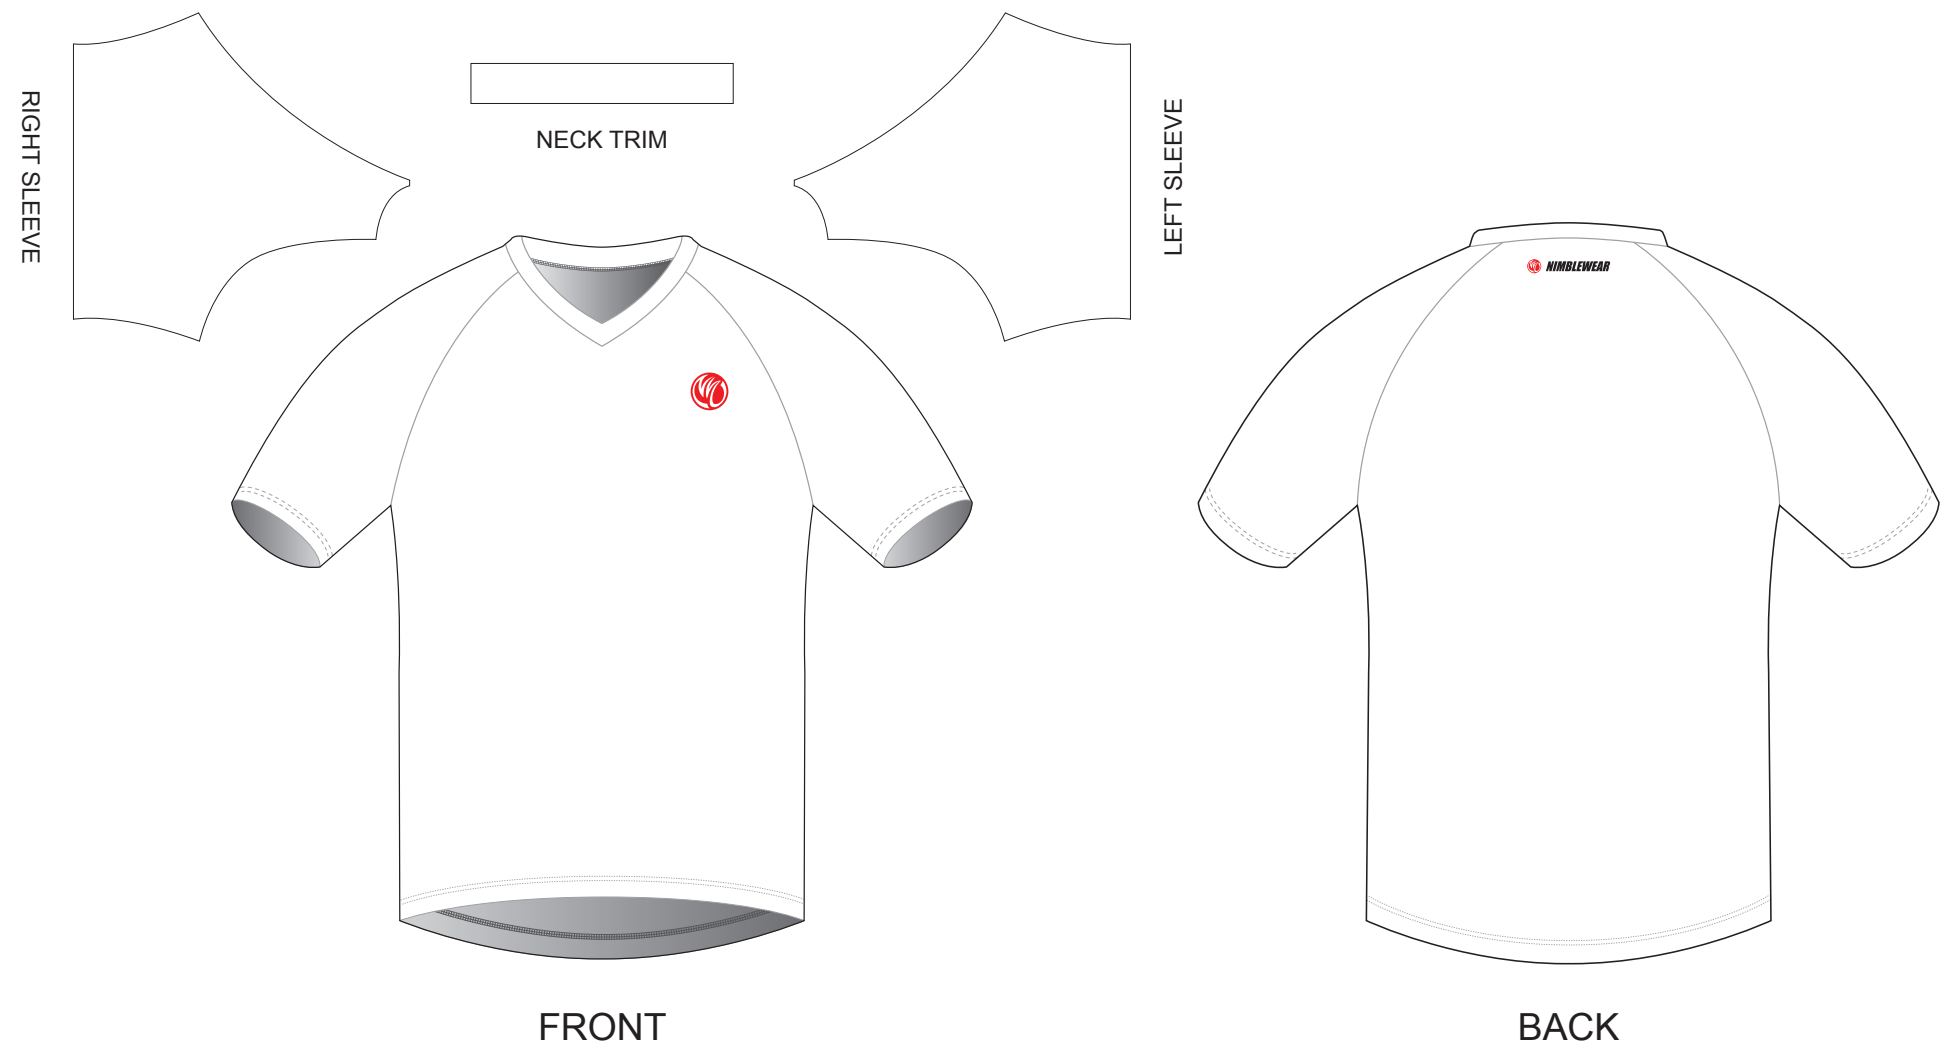

GAA04 T Shirt

Raglan Sleeve, V Neck

www.nimblewear.com
www.nimblewear.net