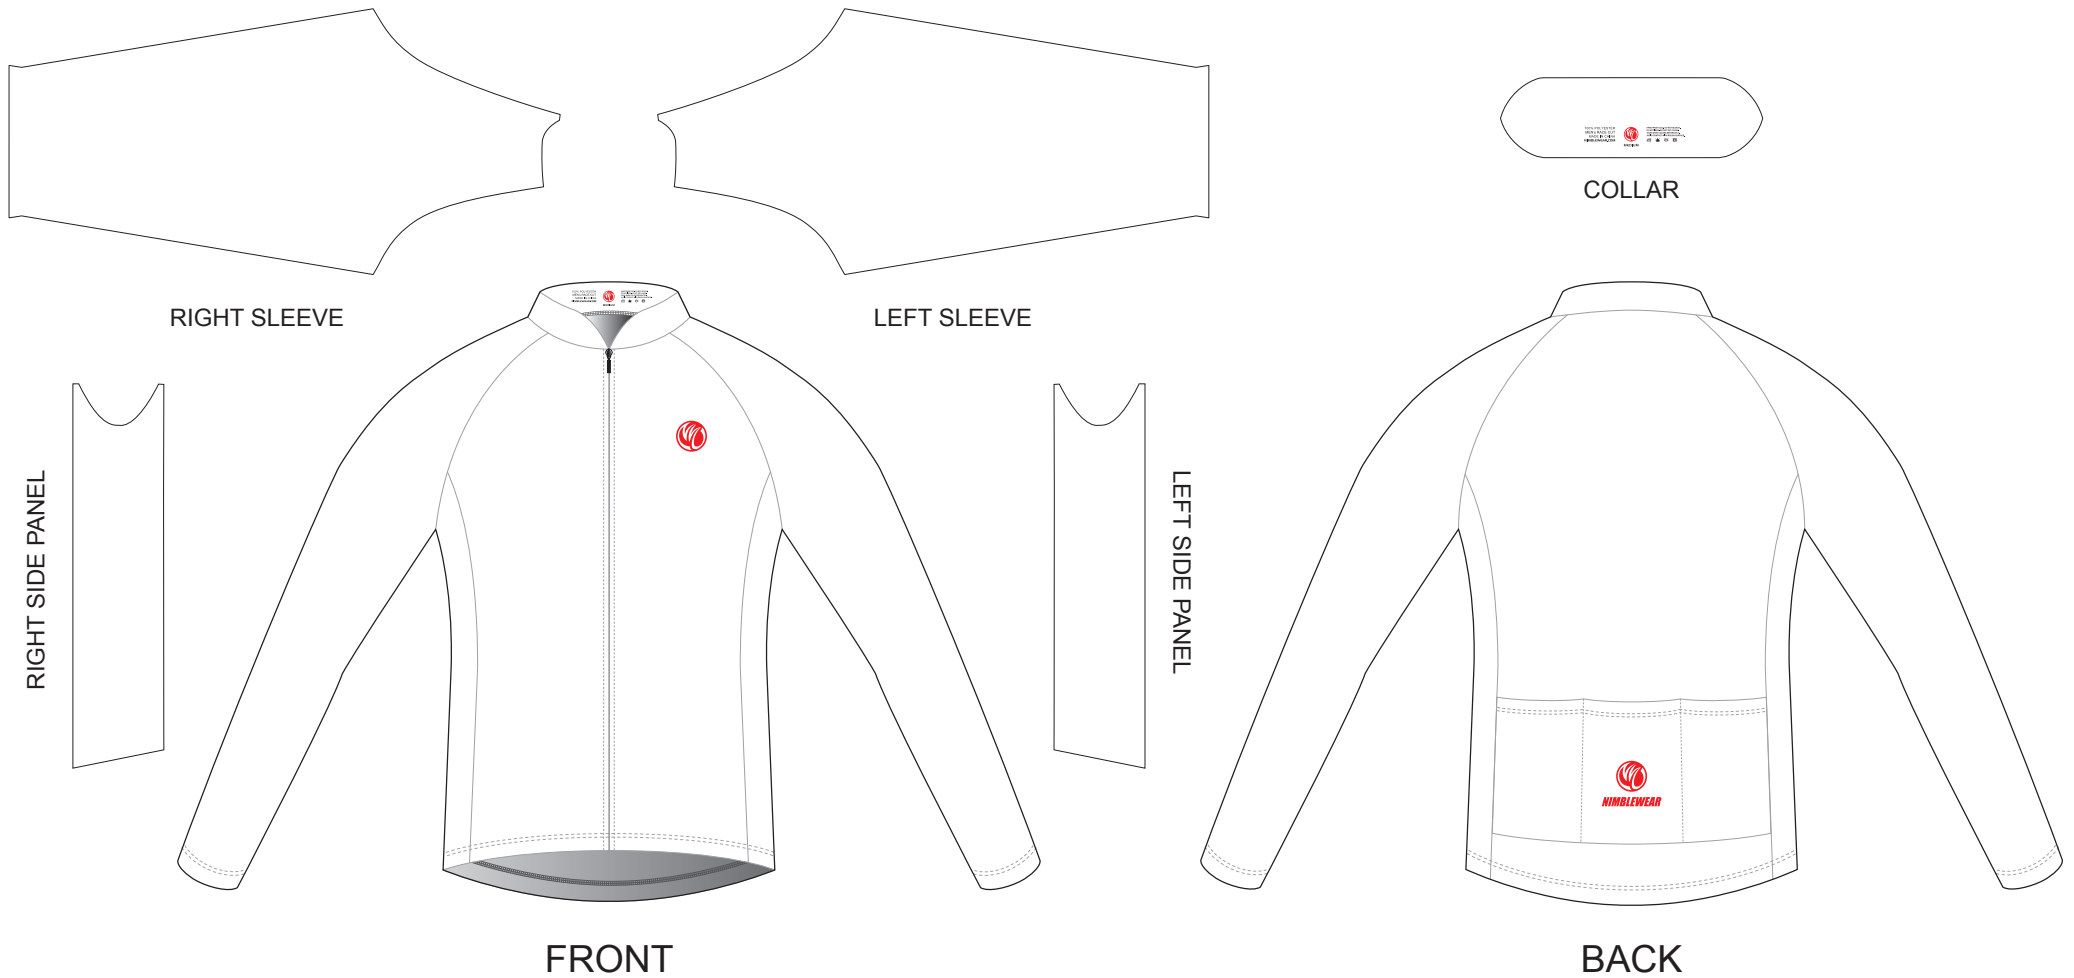

ABA02 Long Sleeve Cycling Jersey

Raglan Sleeve; Low Collar; With Side Panels

www.nimblewear.com
www.nimblewear.net