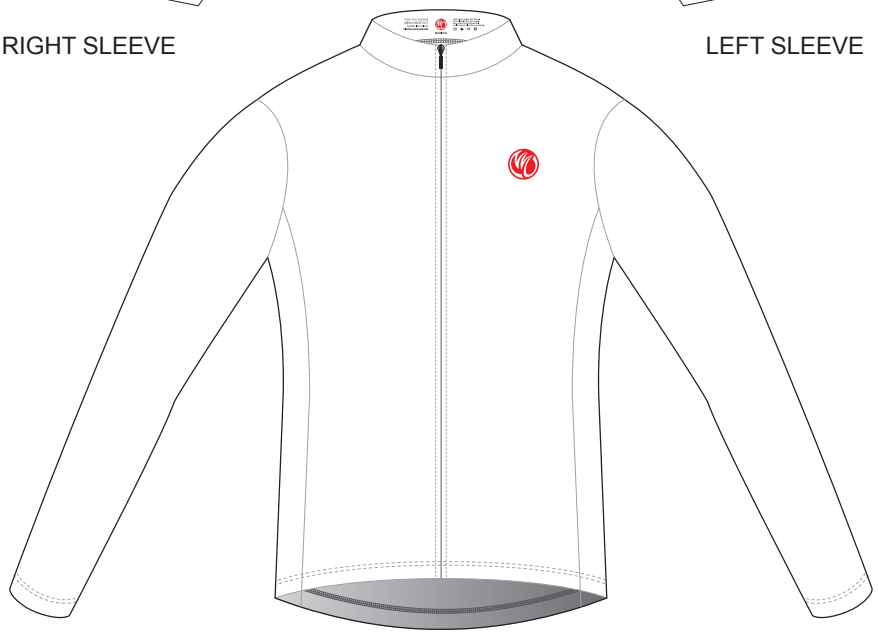

ABA03 Long Sleeve Cycling Jersey

Set-in Sleeve; High Collar; With Side Panels

www.nimblewear.com
www.nimblewear.net

RIGHT SLEEVE

LEFT SLEEVE

COLLAR

RIGHT SIDE PANEL

FRONT

ABA04 Long Sleeve Cycling Jersey

Set-in Sleeve; Low Collar; With Side Panels

www.nimblewear.com
www.nimblewear.net

RIGHT SLEEVE

LEFT SLEEVE

COLLAR

RIGHT SIDE PANEL

FRONT