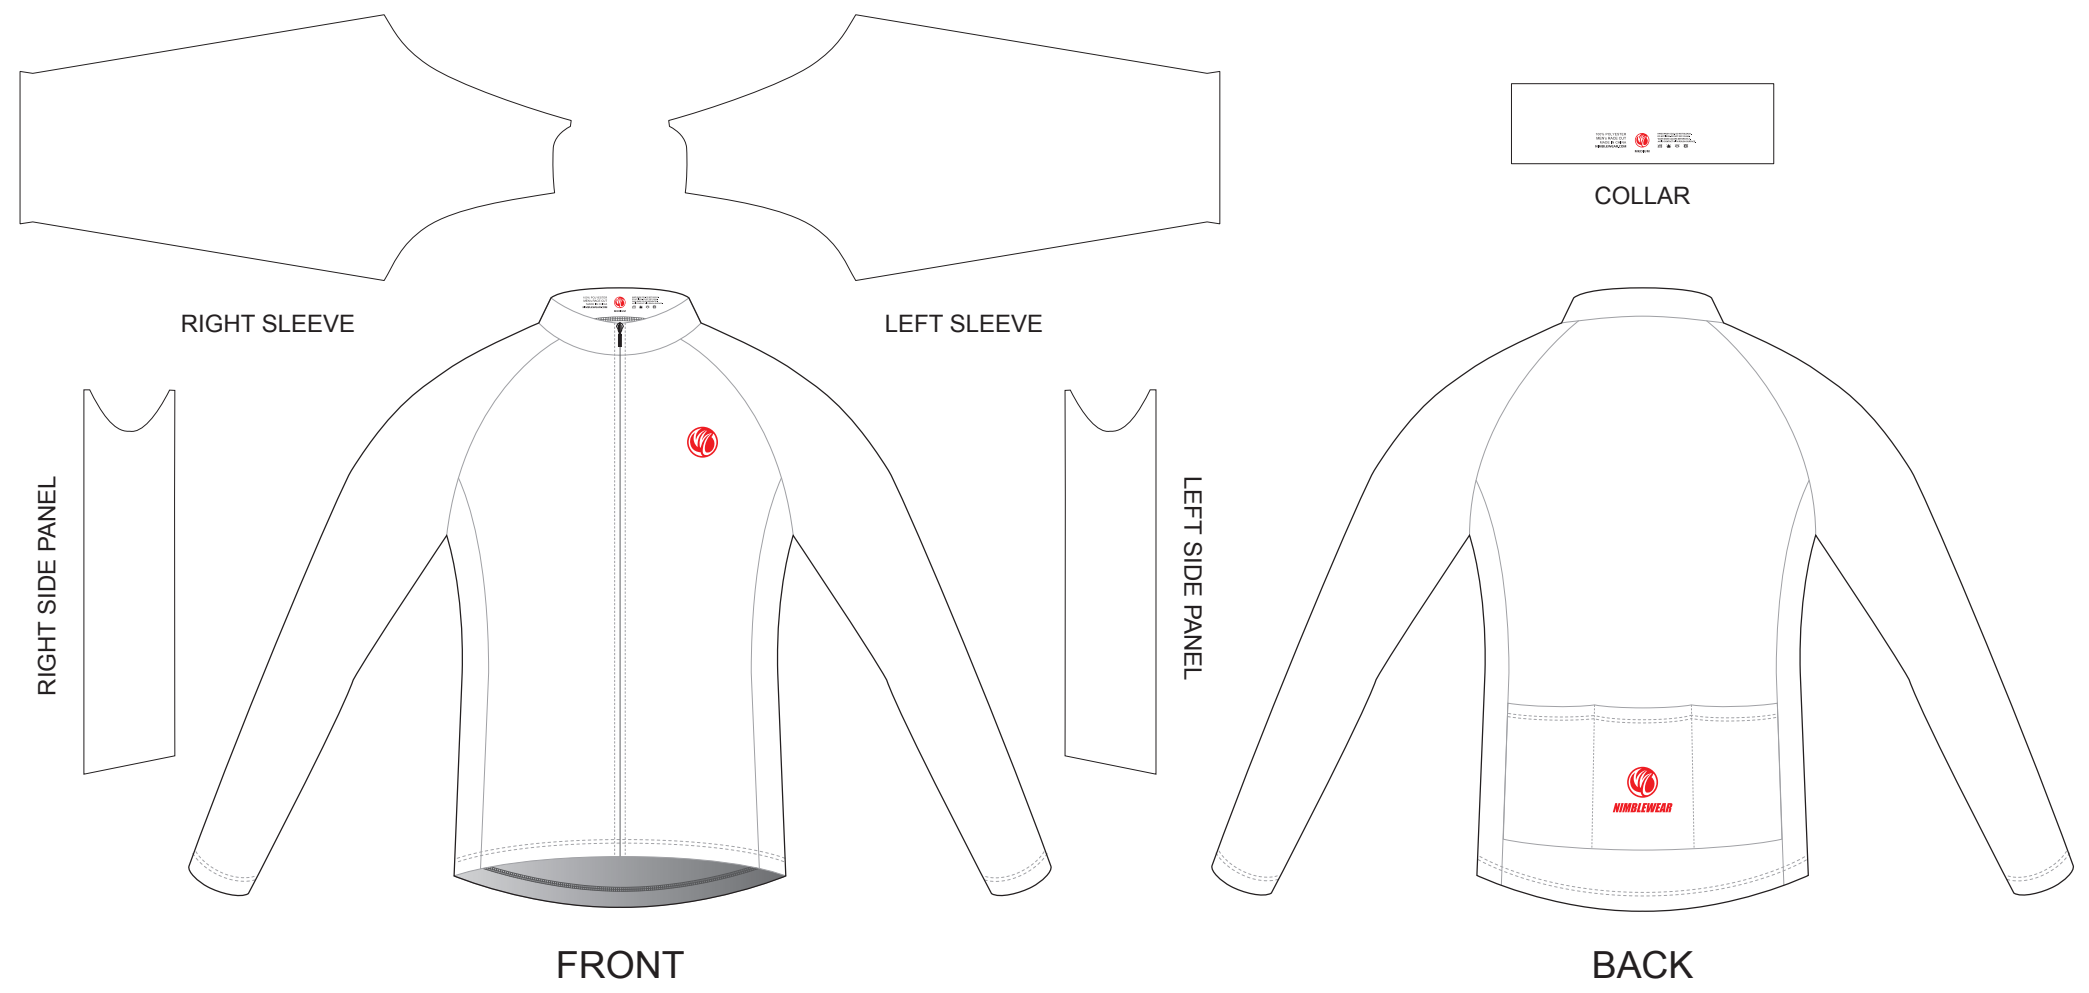

ABA01 Long Sleeve Cycling Jersey

Raglan Sleeve; High Collar; With Side Panels

www.nimblewear.com
www.nimblewear.net