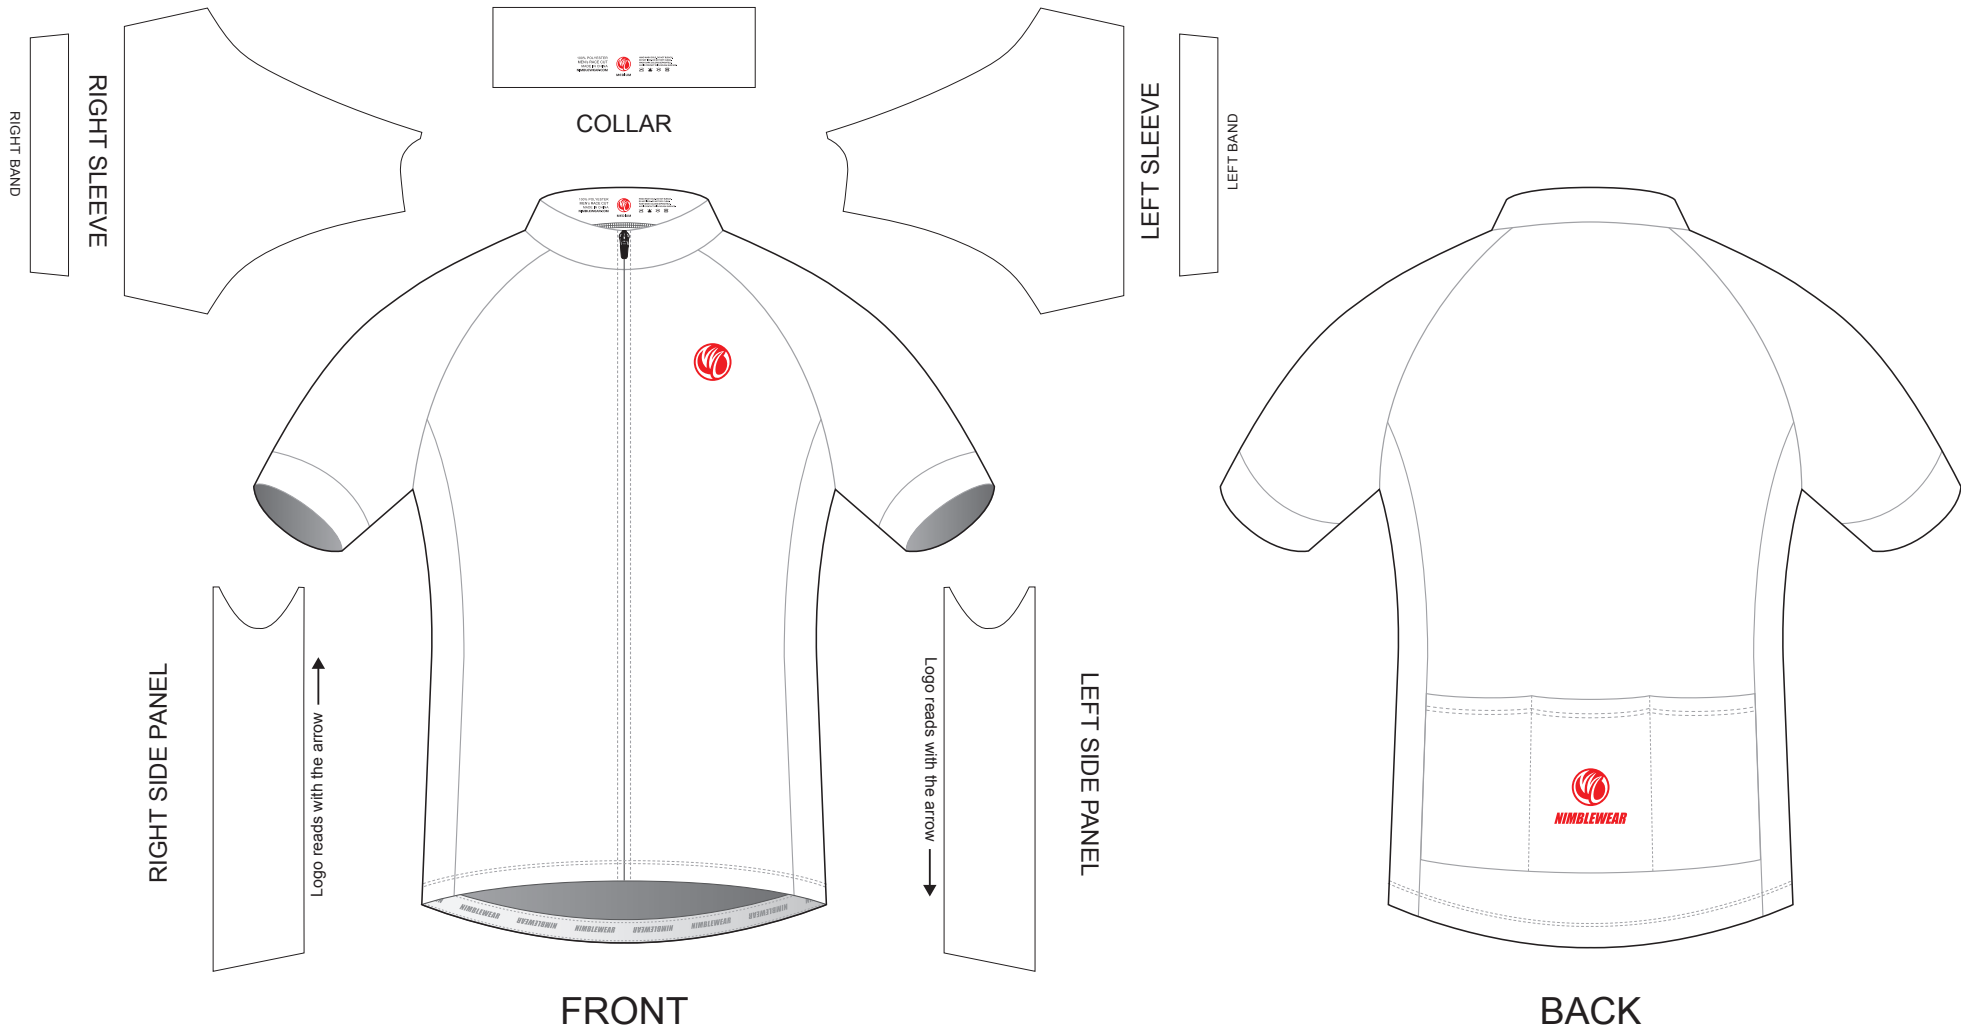

TAA02A Short Sleeve Cycling Jersey

RAGLAN Sleeve, with Power Band

CUSTOMER: _____ VERSION: 1
DESIGN REQUEST NUMBER: _____ DATE: 00 / 00 / 2014
www.nimblewear.com sales@nimblewear.com

Please note that NIMBLEWEAR logo must appear on the upper chest area (left or right) and on the center of lower back for all the tops.