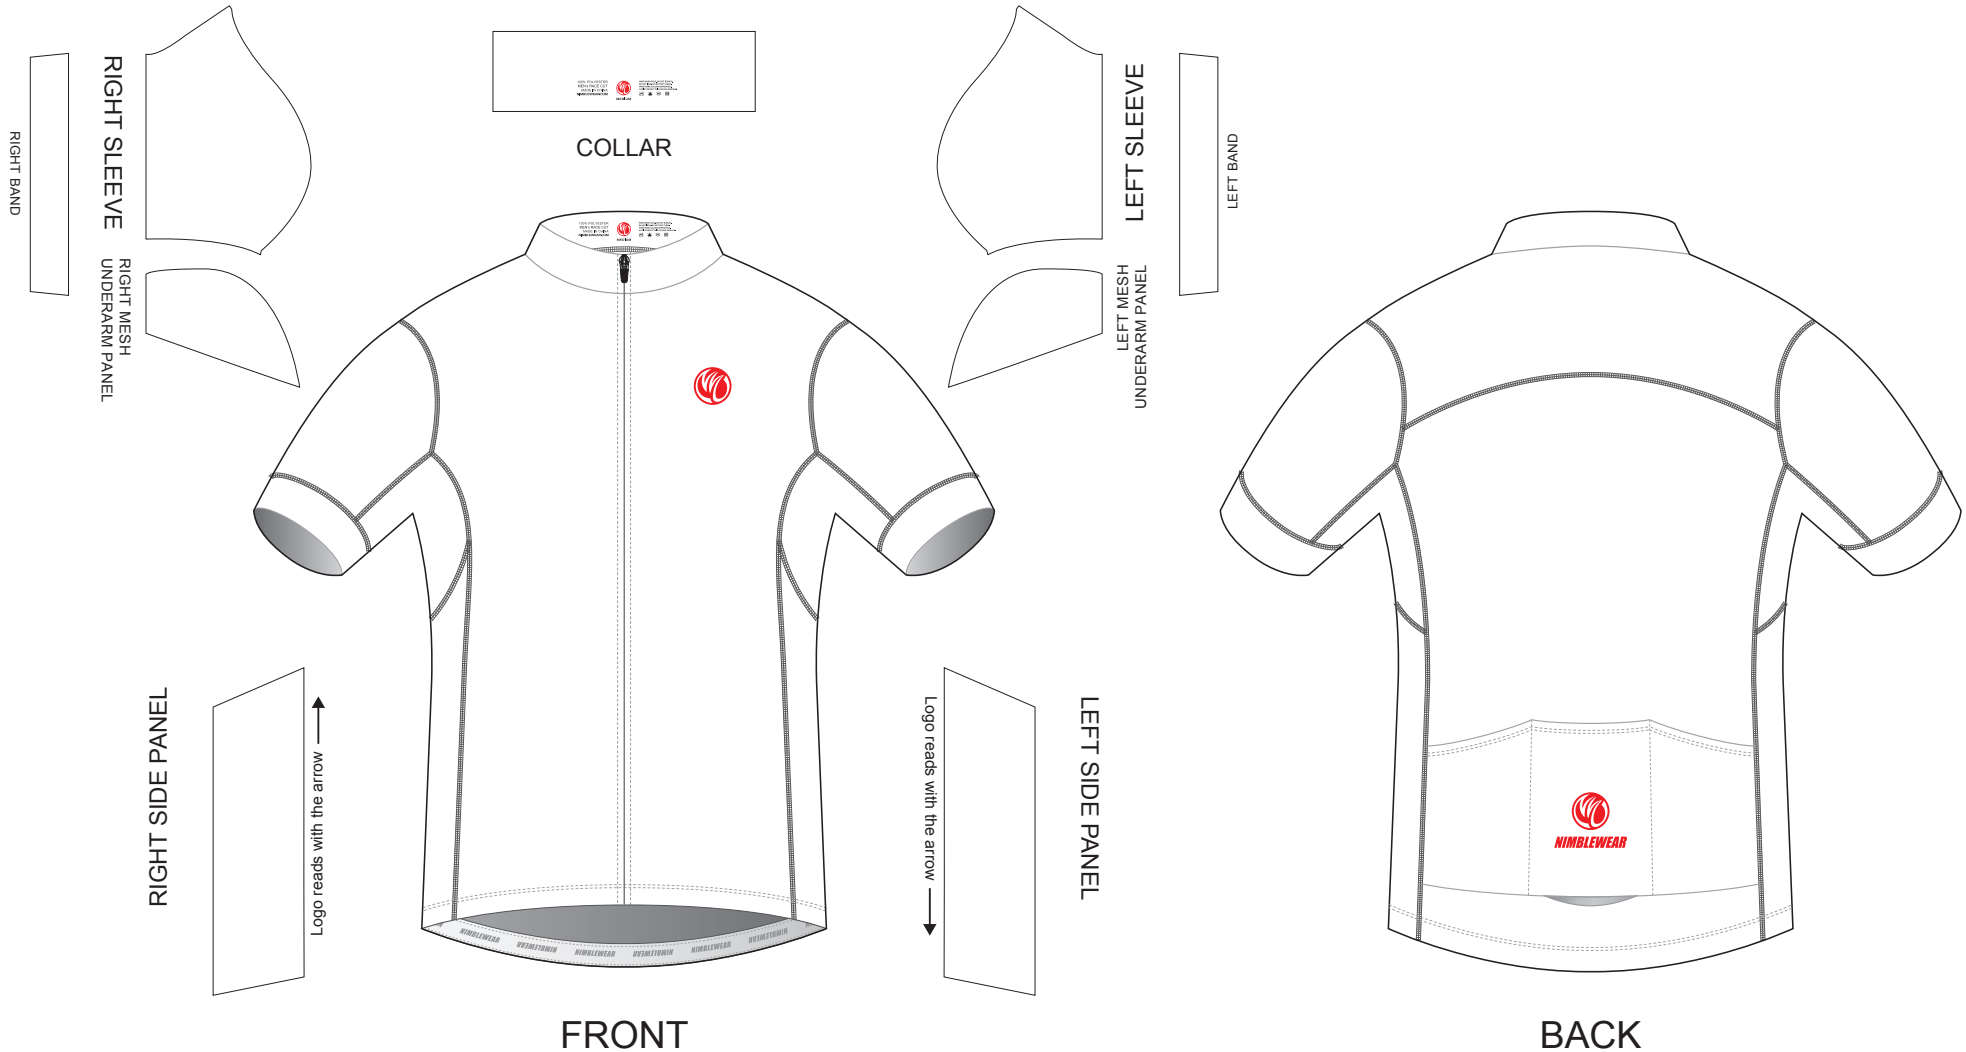

TAA14C Short Sleeve Cycling Jersey

PRO Cutting, SET-IN Sleeve, with Power Band

CUSTOMER: _____ VERSION: 1
DESIGN REQUEST NUMBER: _____ DATE: 00 / 00 / 2014
www.nimblewear.com sales@nimblewear.com

Please note that NIMBLEWEAR logo must appear on the upper chest area (left or right) and on the center of lower back for all the tops.