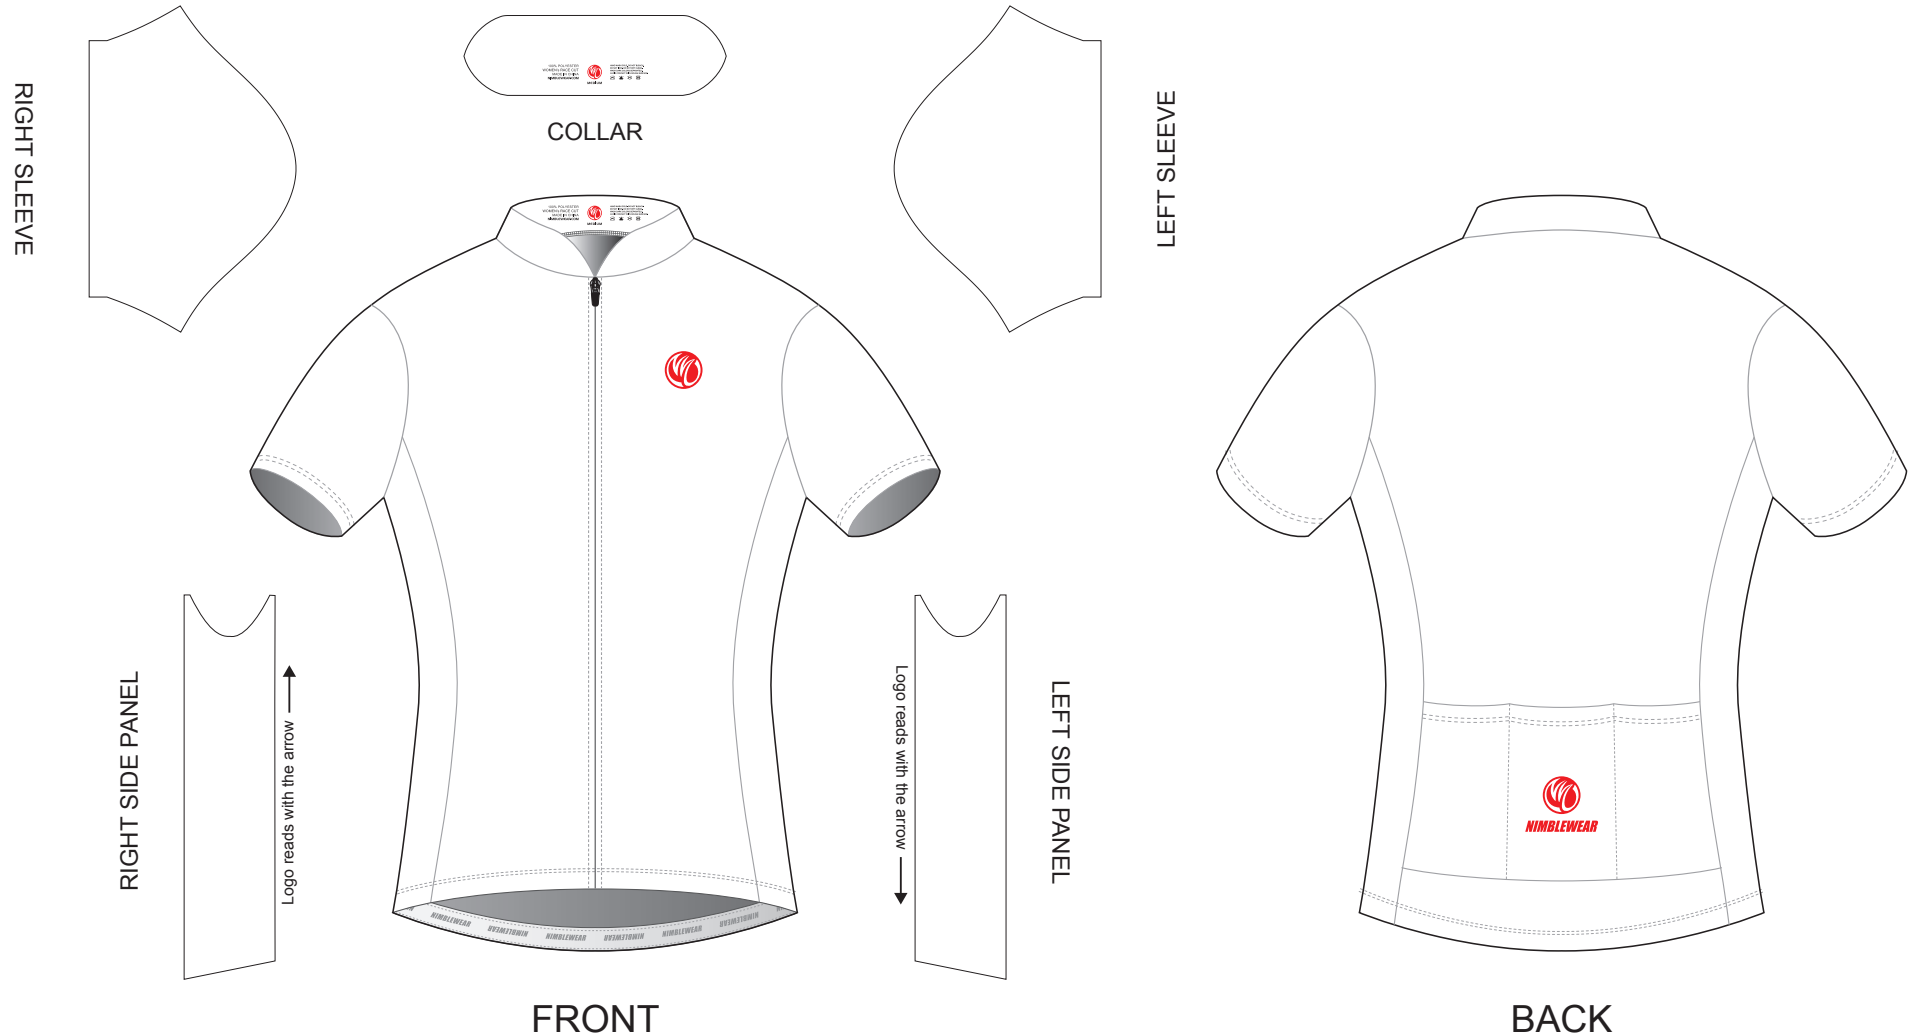

TAA07AW Short Sleeve Cycling Jersey

SET-IN Sleeve, WOMEN

CUSTOMER: _____ VERSION: 1
DESIGN REQUEST NUMBER: _____ DATE: 00 / 00 / 2014
www.nimblewear.com sales@nimblewear.com

Please note that NIMBLEWEAR logo must appear on the upper chest area (left or right) and on the center of lower back for all the tops.