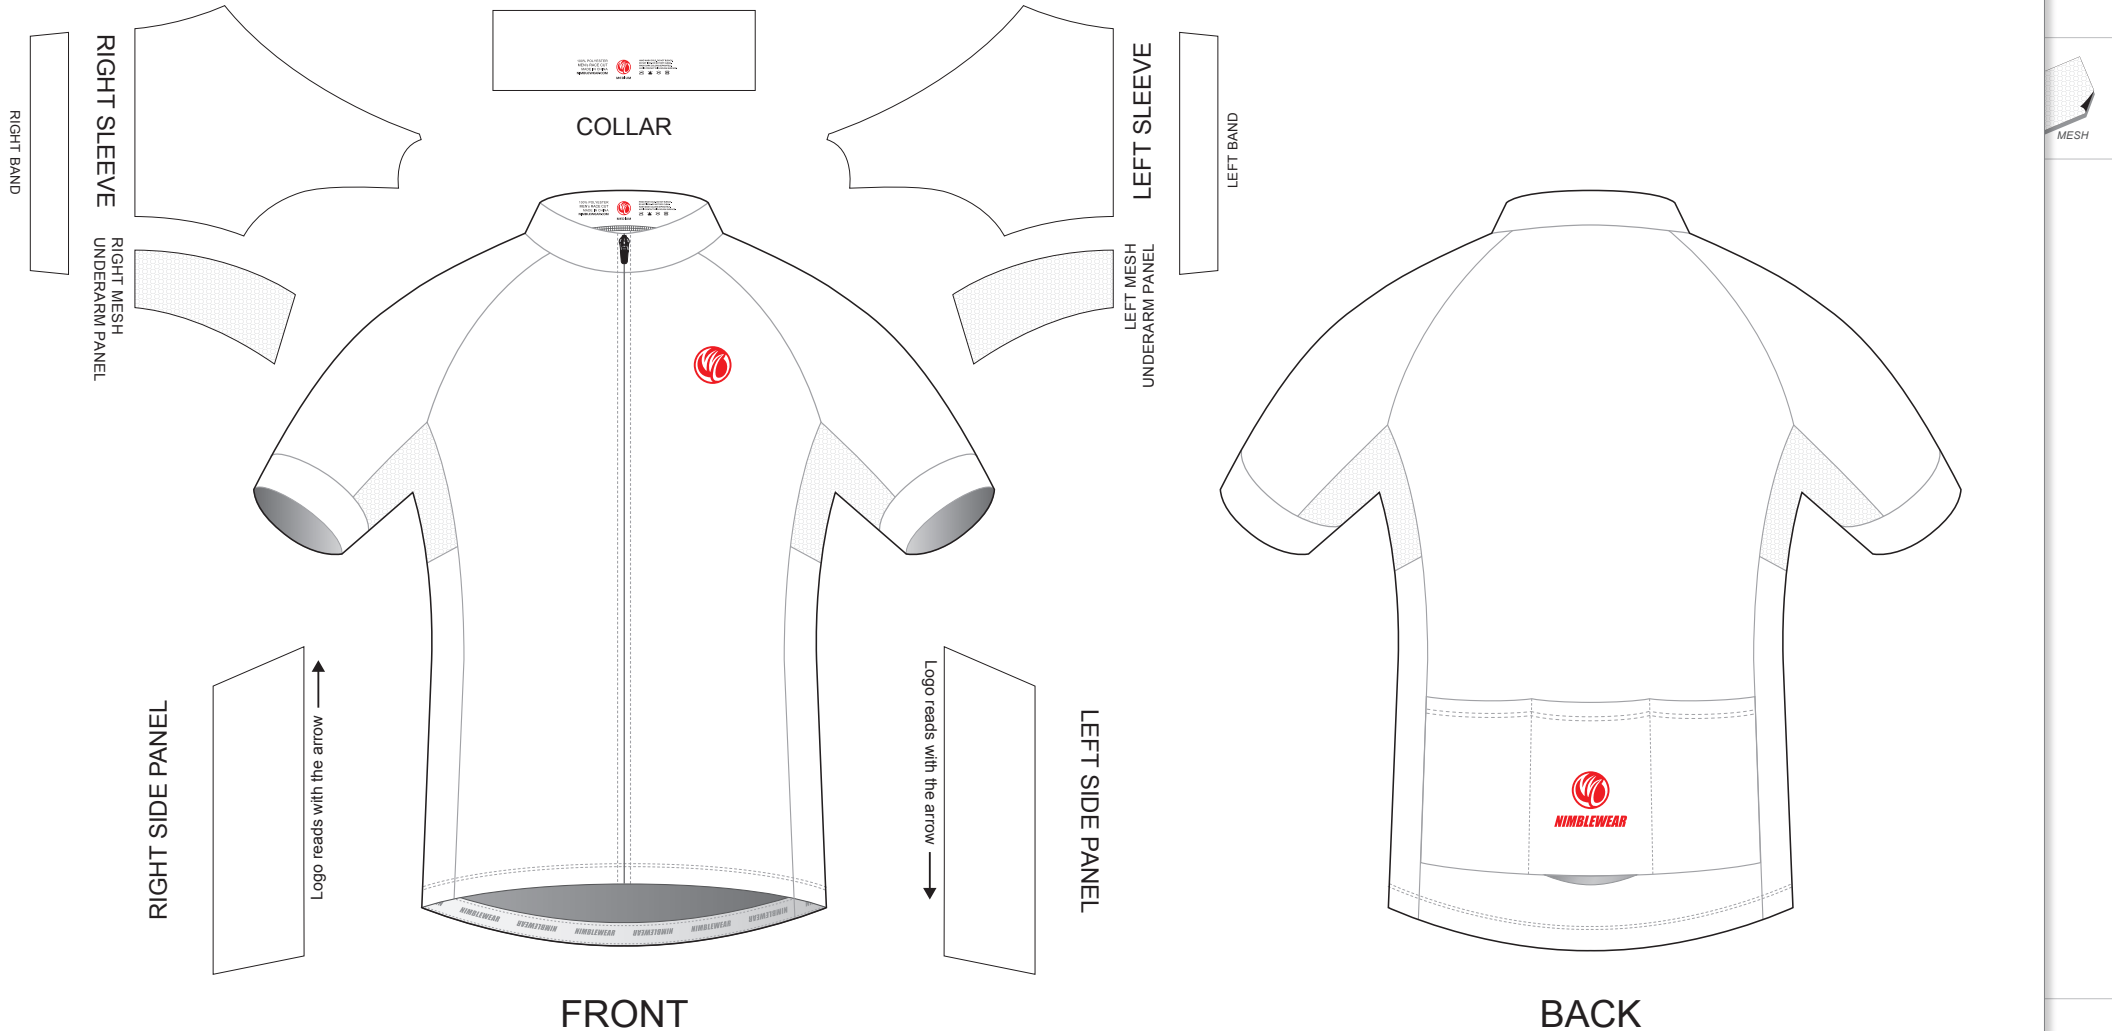

# TAA16B Short Sleeve Cycling Jersey

RAGLAN Sleeve, with Power Band

CUSTOMER: \_\_\_\_\_ VERSION: 1  
 DESIGN REQUEST NUMBER: \_\_\_\_\_ DATE: 00 / 00 / 2014  
 www.nimblewear.com sales@nimblewear.com

Please note that NIMBLEWEAR logo must appear on the upper chest area (left or right) and on the center of lower back for all the tops.