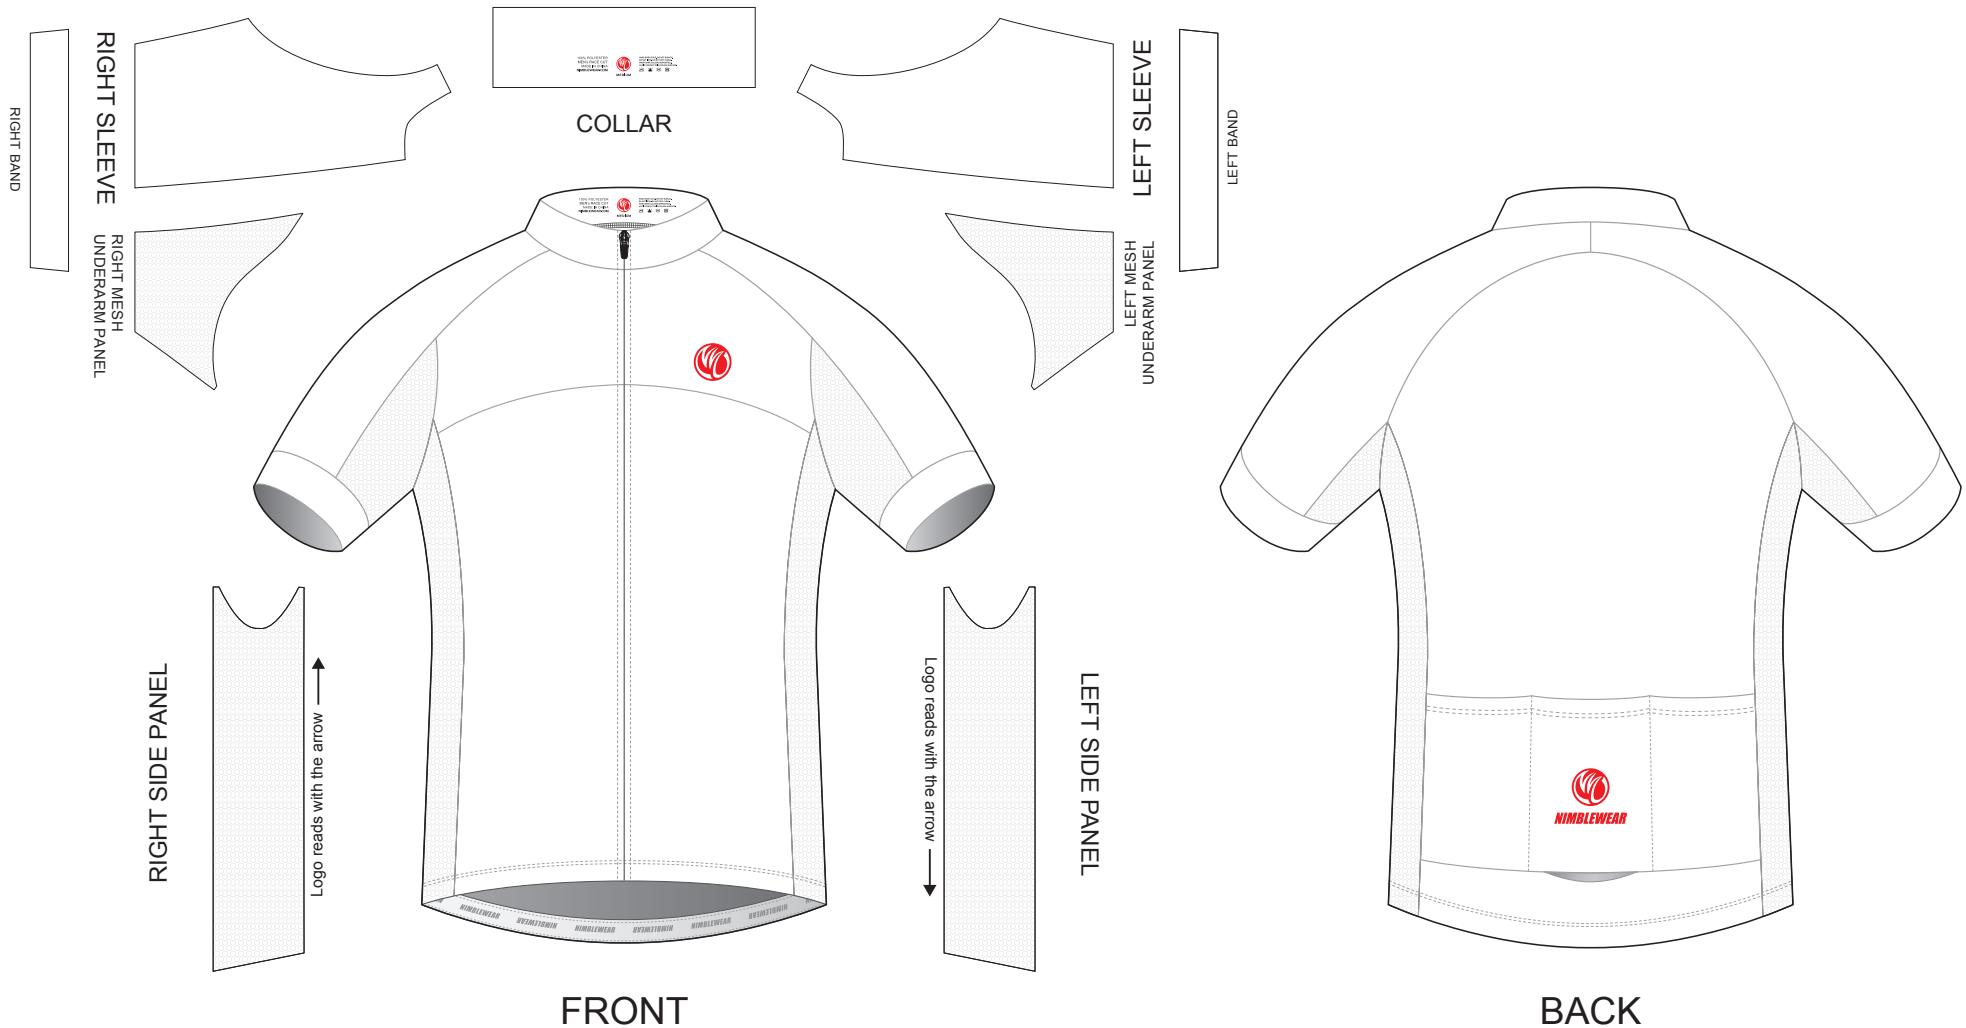

# TAA20B Short Sleeve Cycling Jersey

RAGLAN Sleeve, with Power Band

CUSTOMER: \_\_\_\_\_ VERSION: 1  
 DESIGN REQUEST NUMBER: \_\_\_\_\_ DATE: 00 / 00 / 2014  
 www.nimblewear.com sales@nimblewear.com

Please note that NIMBLEWEAR logo must appear on the upper chest area (left or right) and on the center of lower back for all the tops.