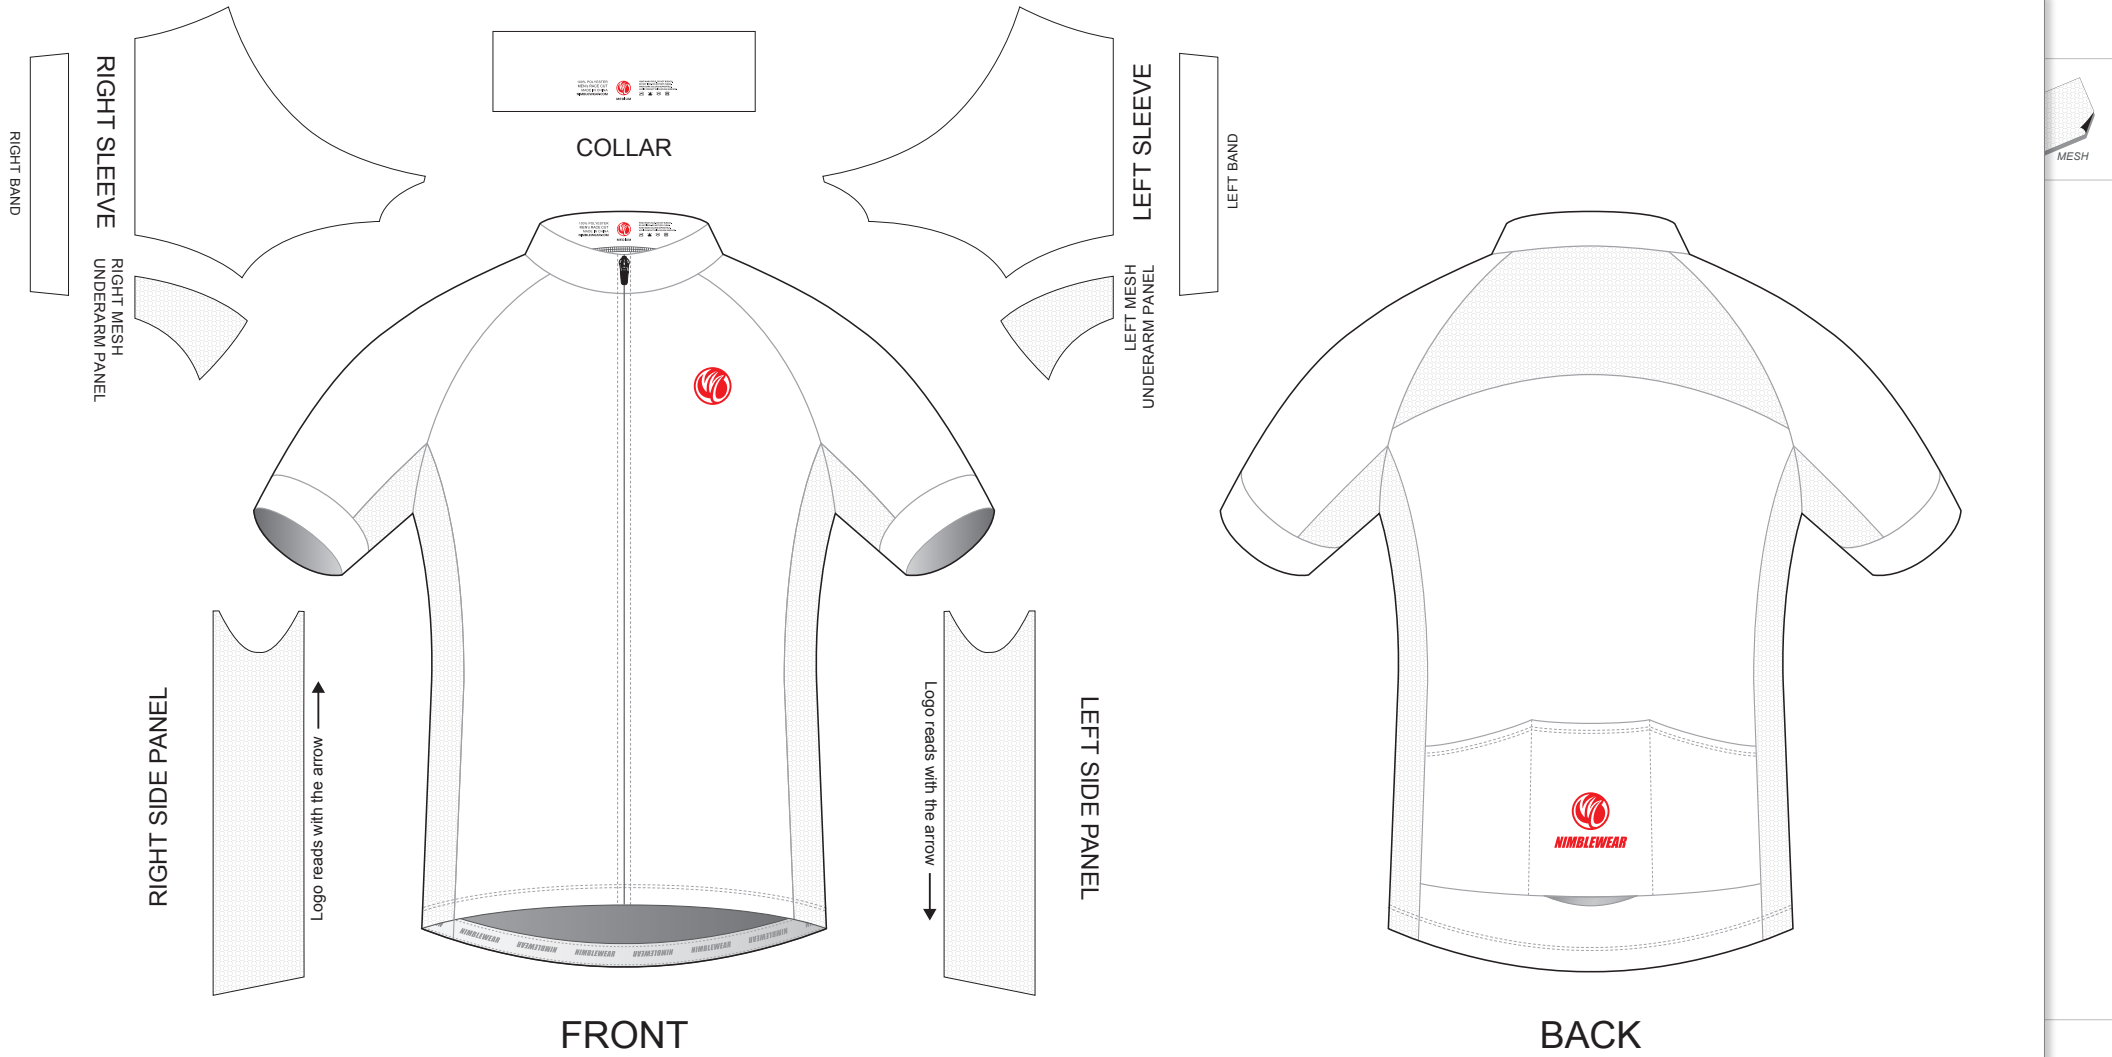

TAA10C Short Sleeve Cycling Jersey

PRO Cutting, RAGLAN Sleeve, with Power Band

CUSTOMER: _____ VERSION: 1
DESIGN REQUEST NUMBER: _____ DATE: 00 / 00 / 2014
www.nimblewear.com sales@nimblewear.com

Please note that NIMBLEWEAR logo must appear on the upper chest area (left or right) and on the center of lower back for all the tops.