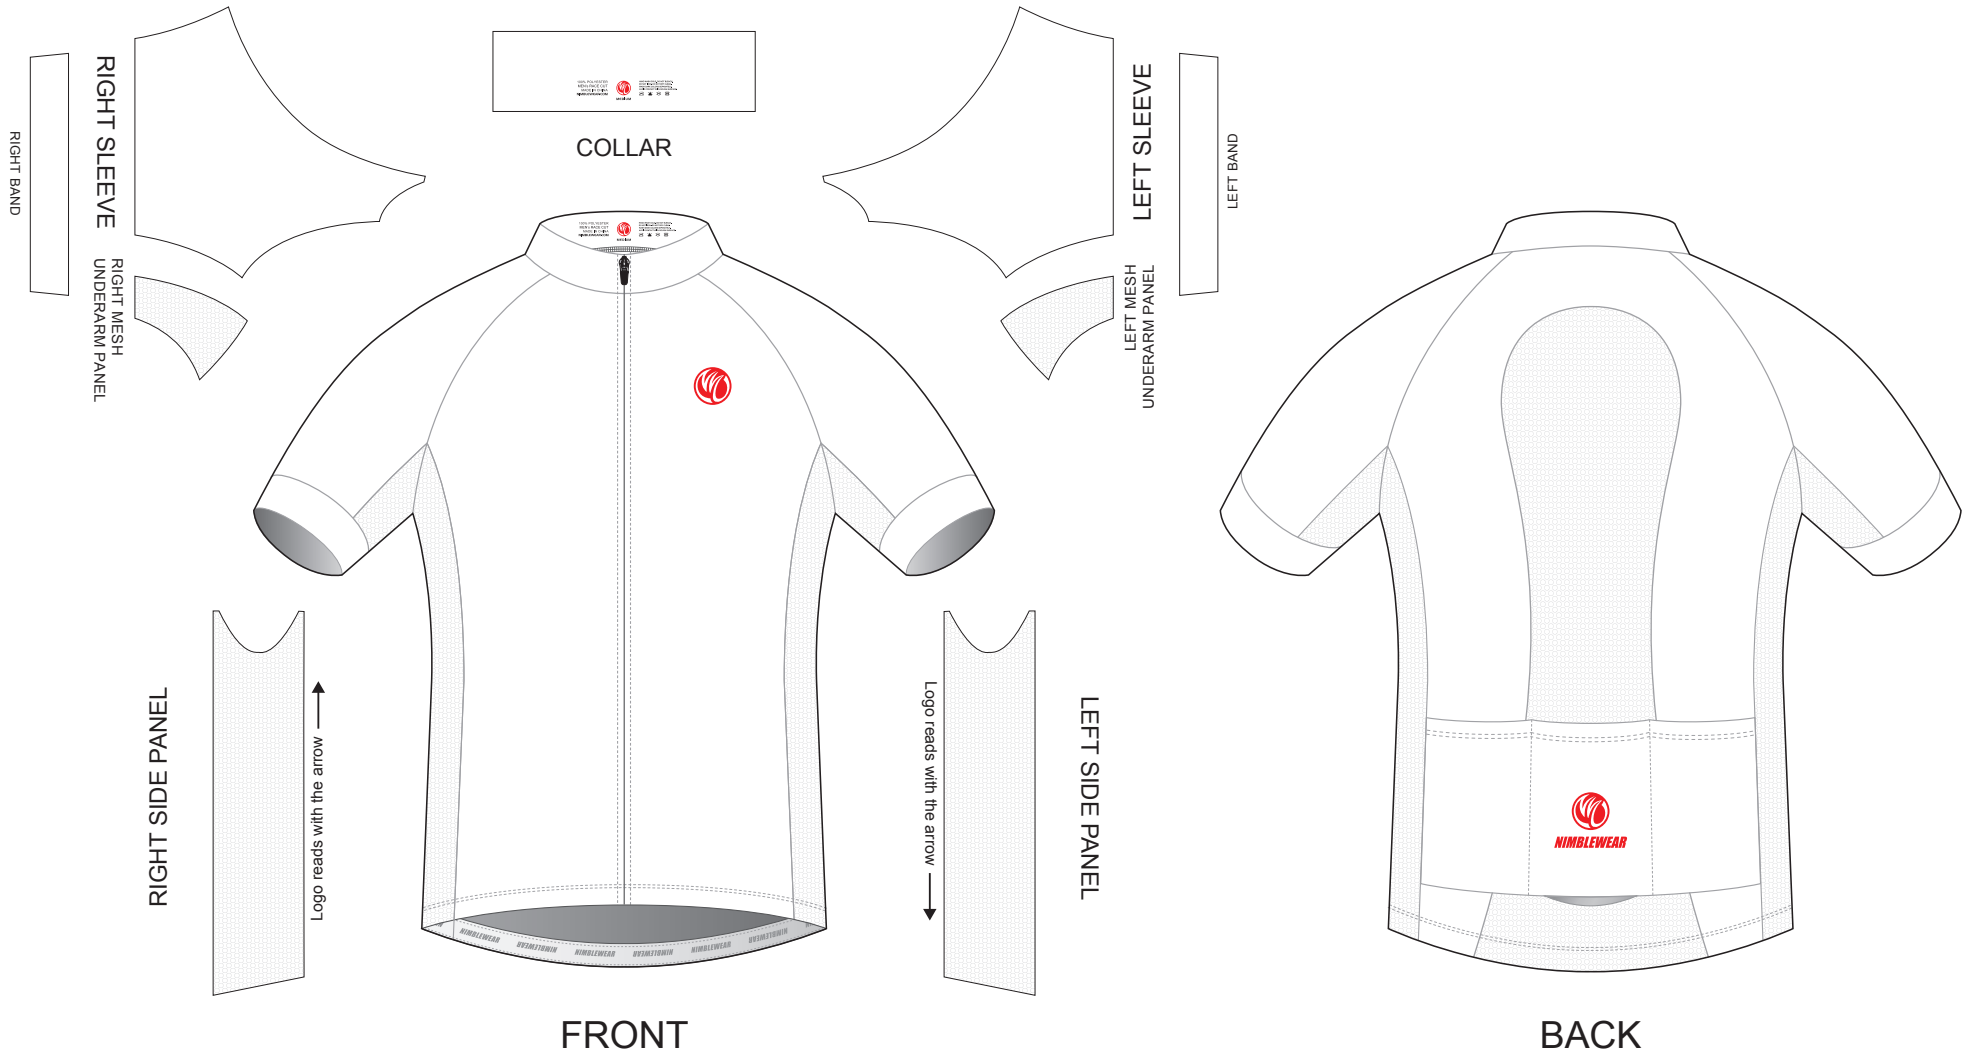

# TAA24B Short Sleeve Cycling Jersey

RAGLAN Sleeve, with Power Band

CUSTOMER: \_\_\_\_\_ VERSION: 1  
 DESIGN REQUEST NUMBER: \_\_\_\_\_ DATE: 00 / 00 / 2014  
 www.nimblewear.com sales@nimblewear.com

Please note that NIMBLEWEAR logo must appear on the upper chest area (left or right) and on the center of lower back for all the tops.