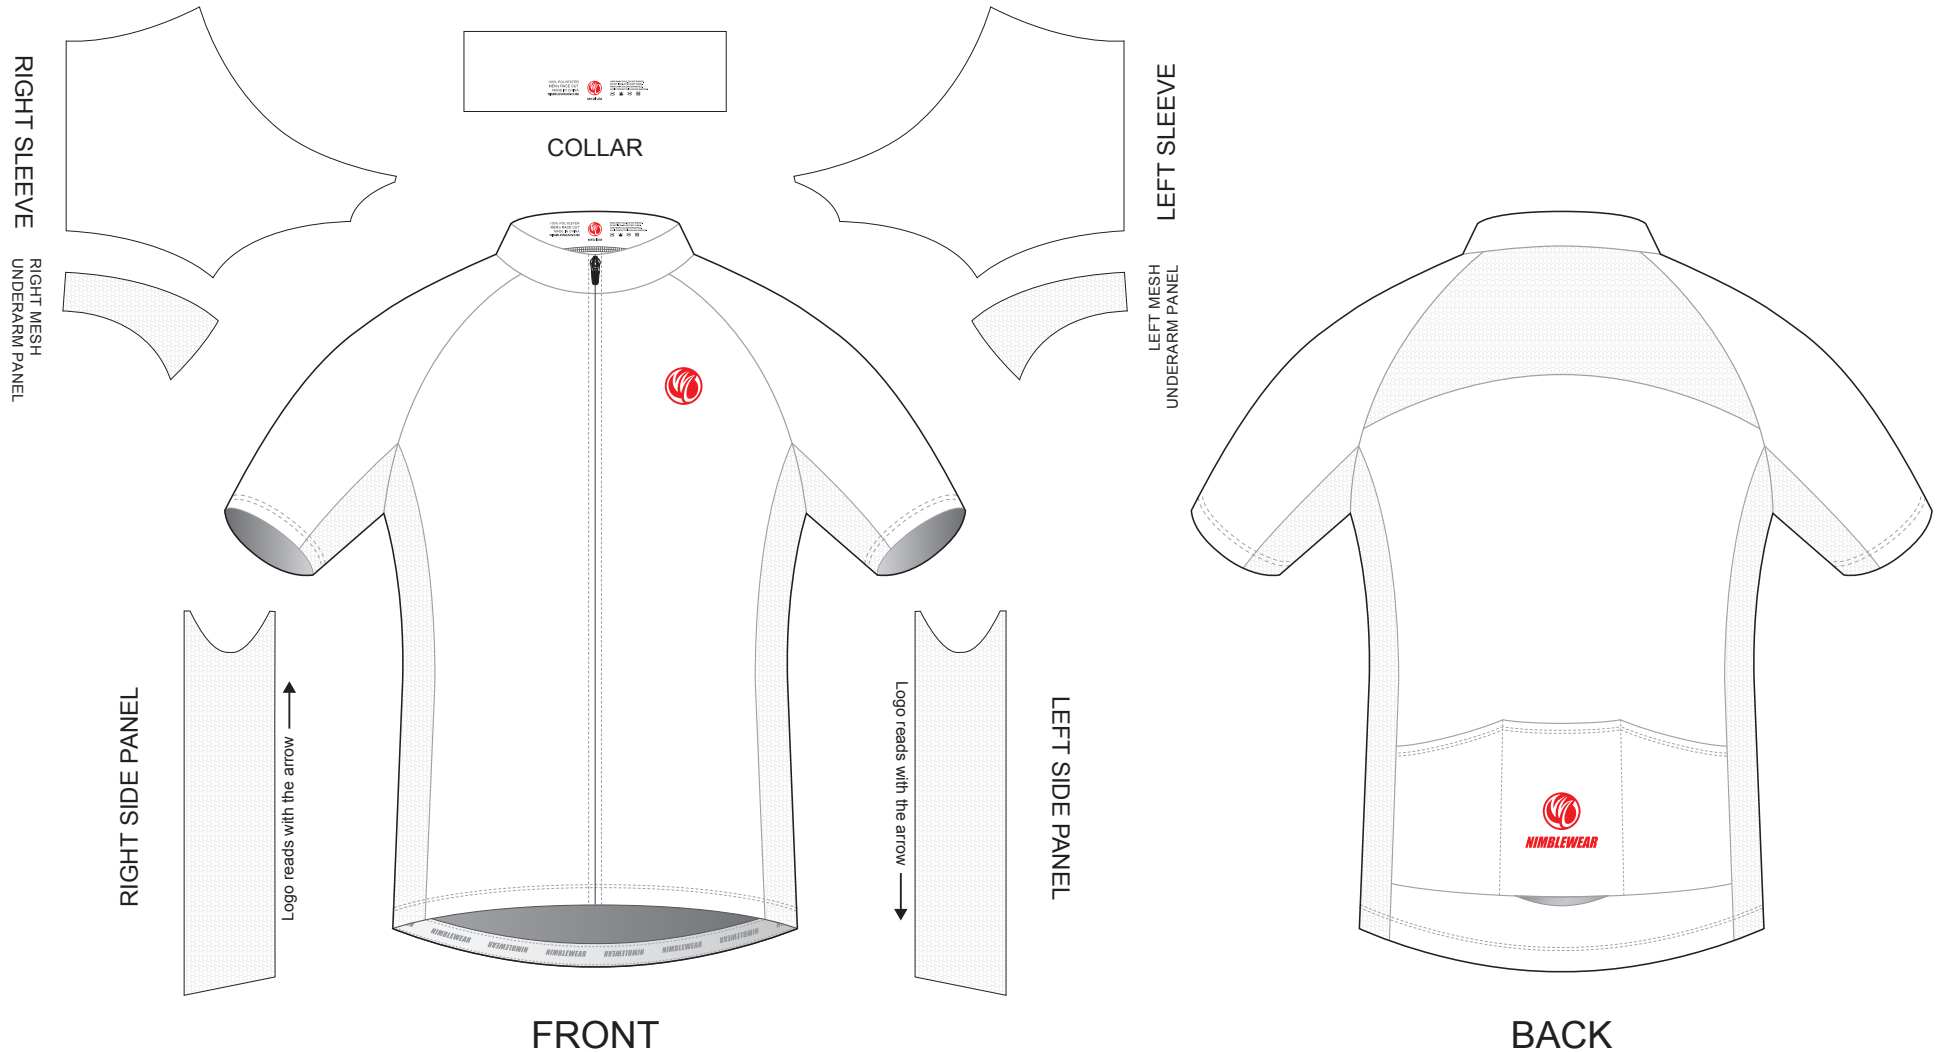

# TAA09C Short Sleeve Cycling Jersey

PRO Cutting, RAGLAN Sleeve

CUSTOMER: \_\_\_\_\_ VERSION: 1  
 DESIGN REQUEST NUMBER: \_\_\_\_\_ DATE: 00 / 00 / 2014  
 www.nimblewear.com sales@nimblewear.com

Please note that NIMBLEWEAR logo must appear on the upper chest area (left or right) and on the center of lower back for all the tops.