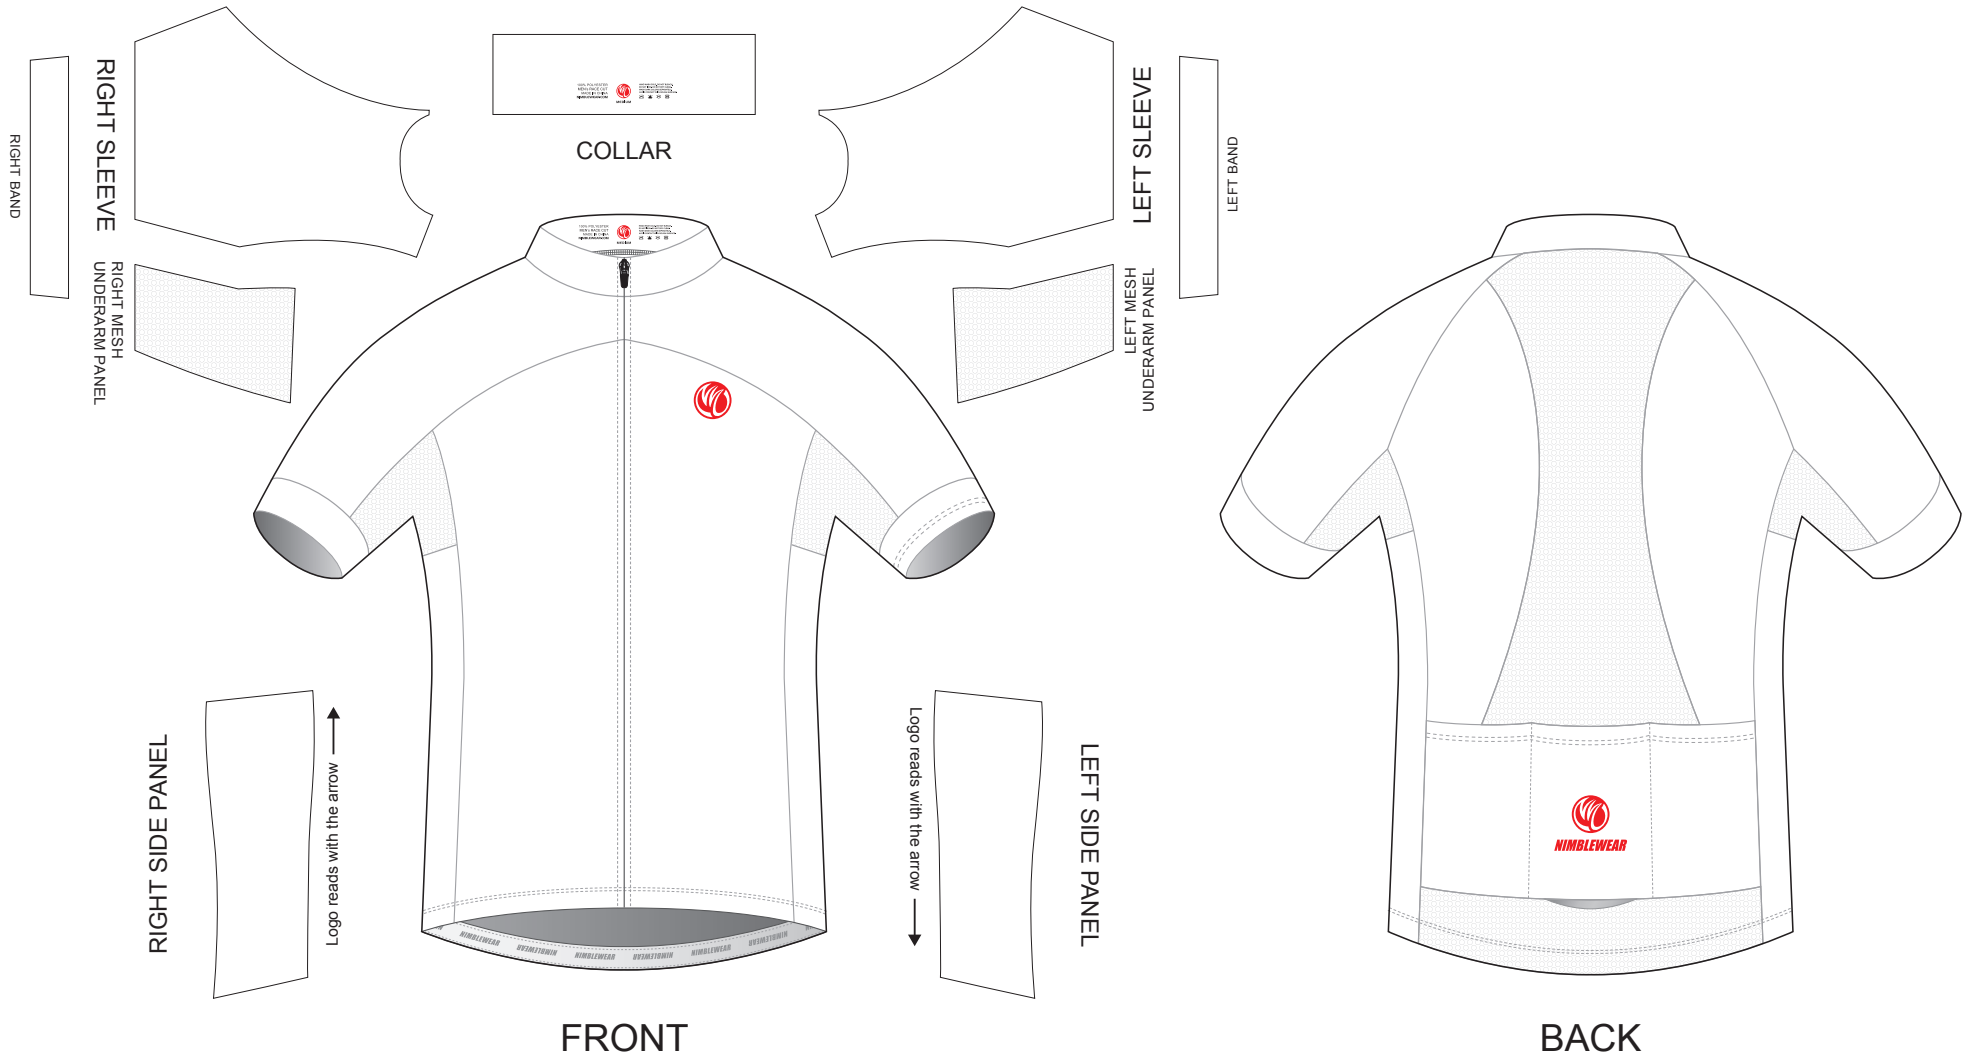

# TAA26B Short Sleeve Cycling Jersey

RAGLAN Sleeve, with Power Band

CUSTOMER: \_\_\_\_\_ VERSION: 1  
 DESIGN REQUEST NUMBER: \_\_\_\_\_ DATE: 00 / 00 / 2014  
 www.nimblewear.com sales@nimblewear.com

Please note that NIMBLEWEAR logo must appear on the upper chest area (left or right) and on the center of lower back for all the tops.