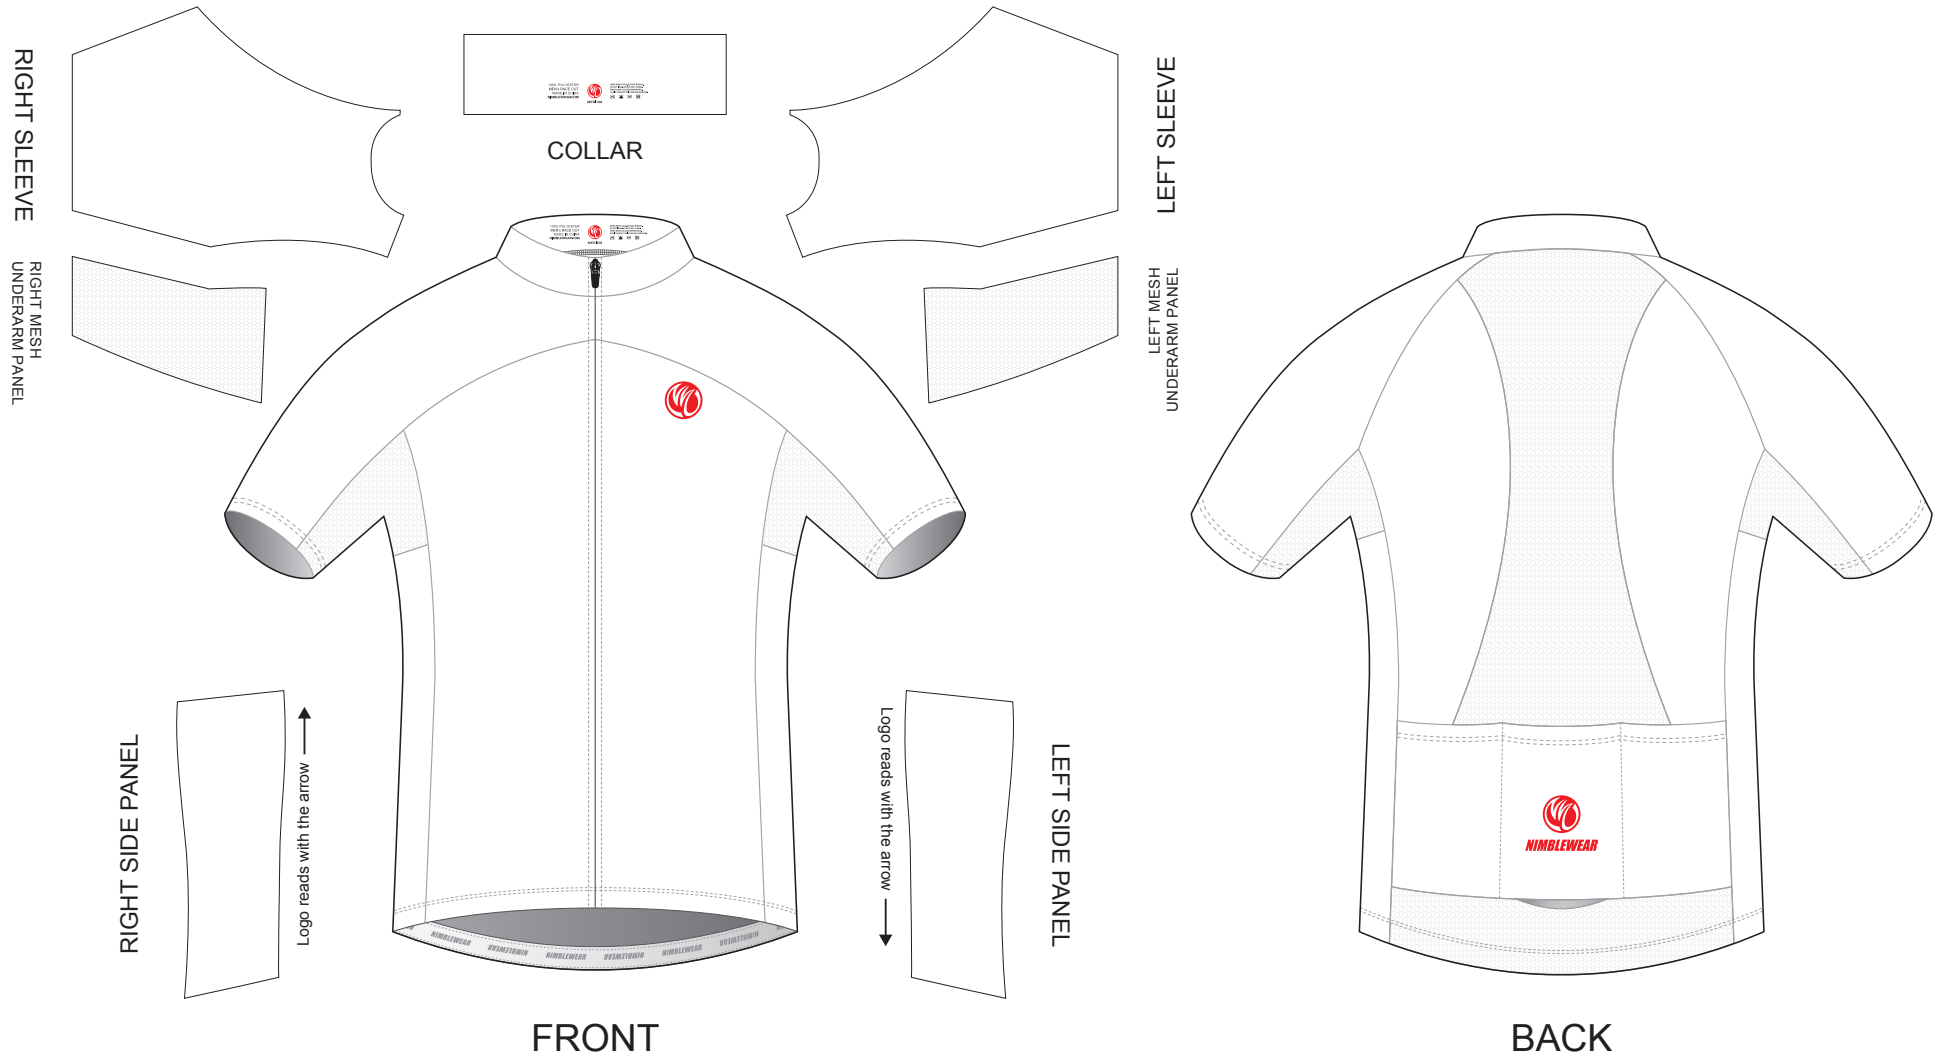

# TAA25B Short Sleeve Cycling Jersey

RAGLAN Sleeve

CUSTOMER: \_\_\_\_\_ VERSION: 1  
 DESIGN REQUEST NUMBER: \_\_\_\_\_ DATE: 00 / 00 / 2014  
 www.nimblewear.com sales@nimblewear.com

Please note that NIMBLEWEAR logo must appear on the upper chest area (left or right) and on the center of lower back for all the tops.