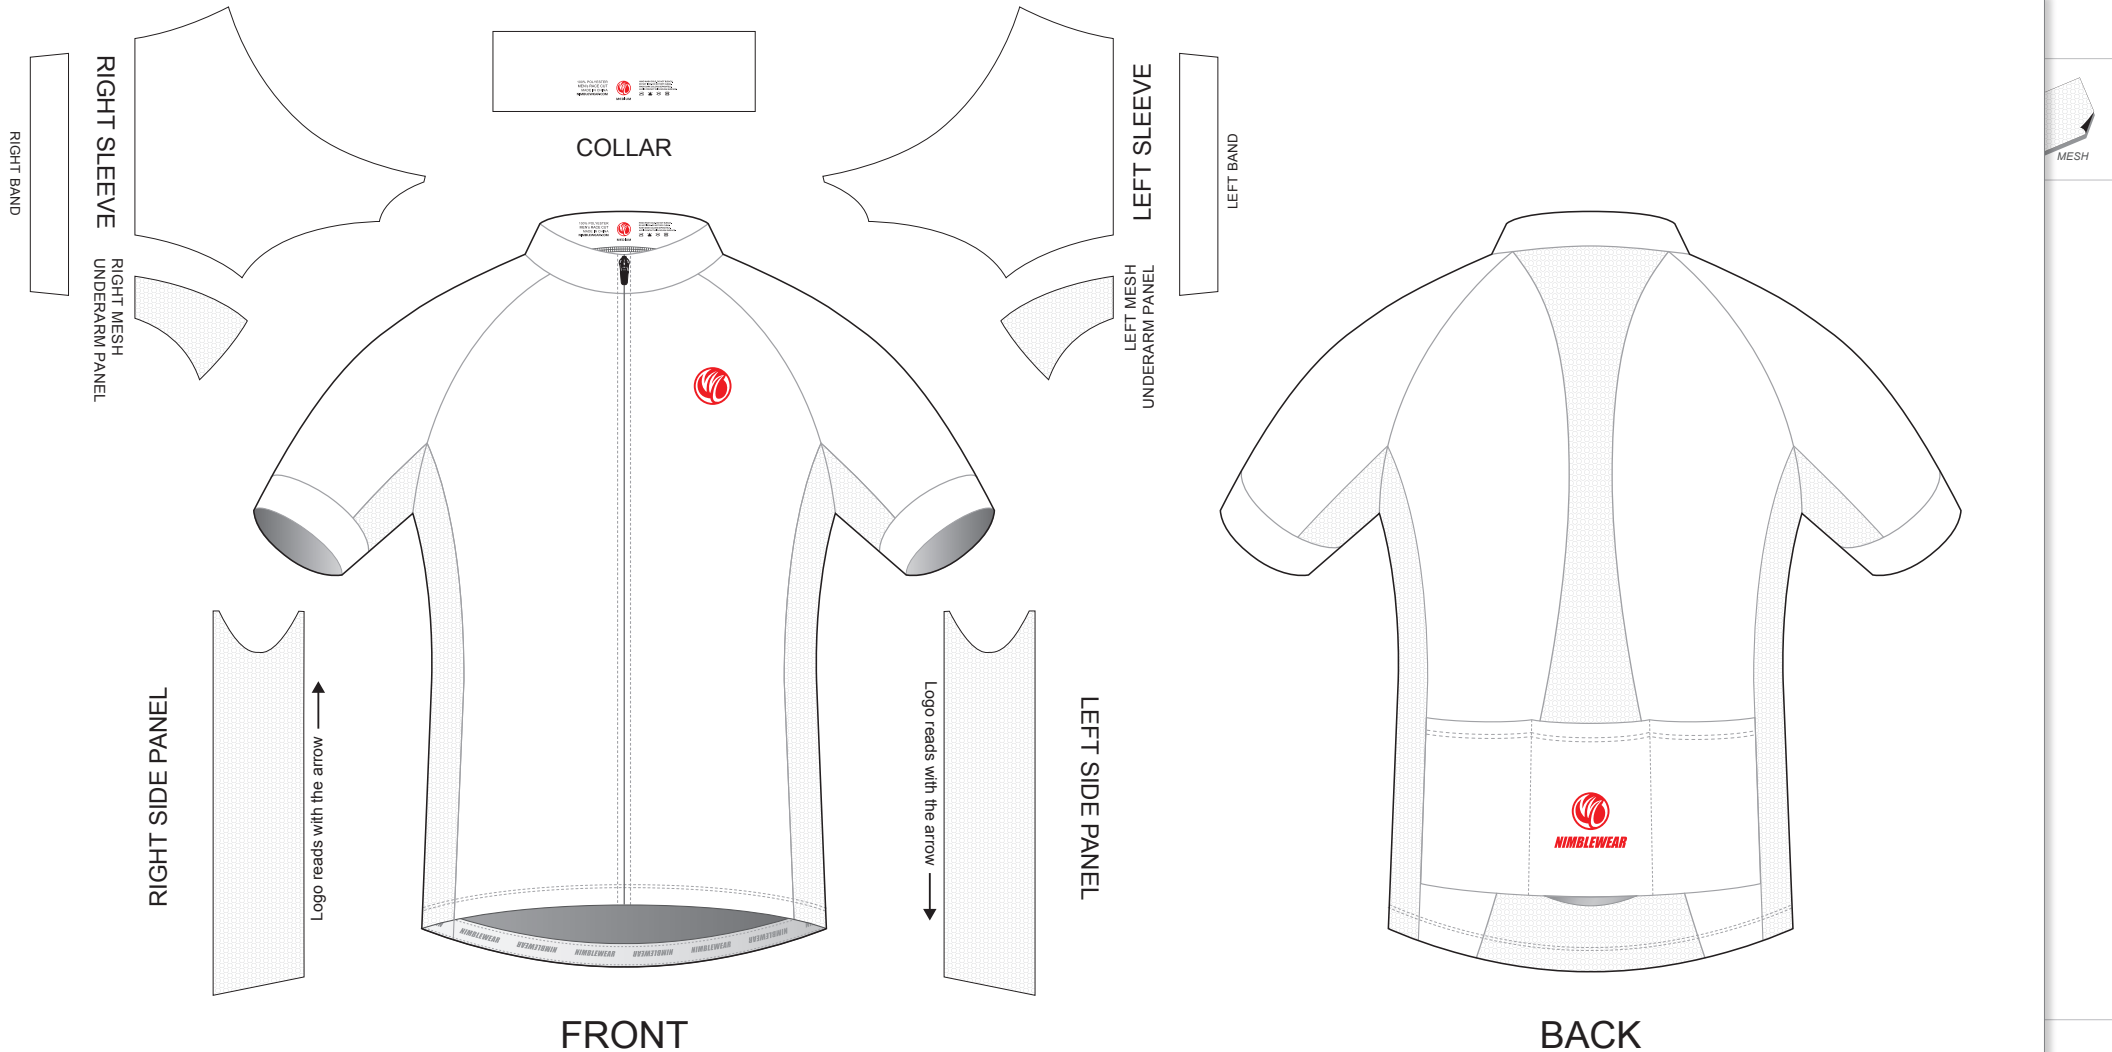

# TAA22B Short Sleeve Cycling Jersey

RAGLAN Sleeve, with Power Band

CUSTOMER: \_\_\_\_\_ VERSION: 1  
 DESIGN REQUEST NUMBER: \_\_\_\_\_ DATE: 00 / 00 / 2014  
 www.nimblewear.com sales@nimblewear.com

Please note that NIMBLEWEAR logo must appear on the upper chest area (left or right) and on the center of lower back for all the tops.