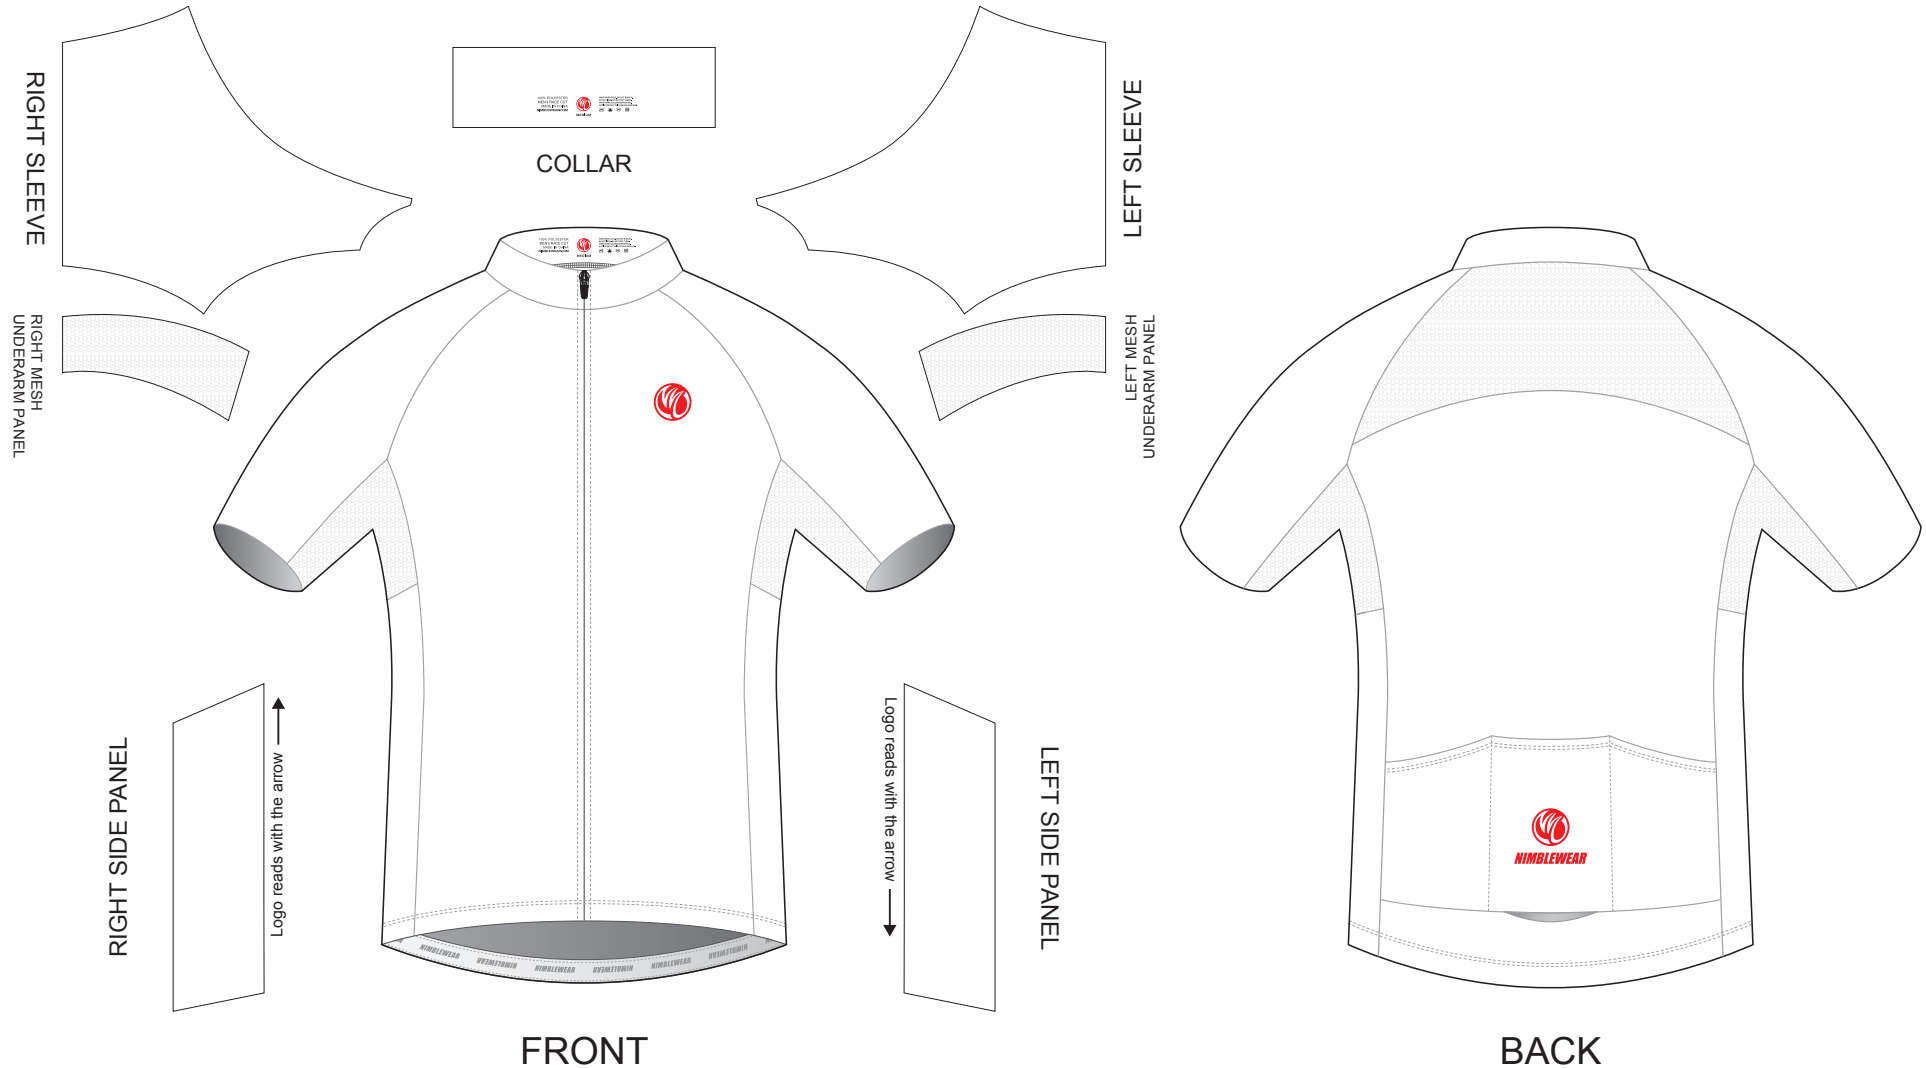

# TAA11C Short Sleeve Cycling Jersey

PRO Cutting, RAGLAN Sleeve

CUSTOMER: \_\_\_\_\_ VERSION: 1  
 DESIGN REQUEST NUMBER: \_\_\_\_\_ DATE: 00 / 00 / 2014  
 www.nimblewear.com sales@nimblewear.com

Please note that NIMBLEWEAR logo must appear on the upper chest area (left or right) and on the center of lower back for all the tops.