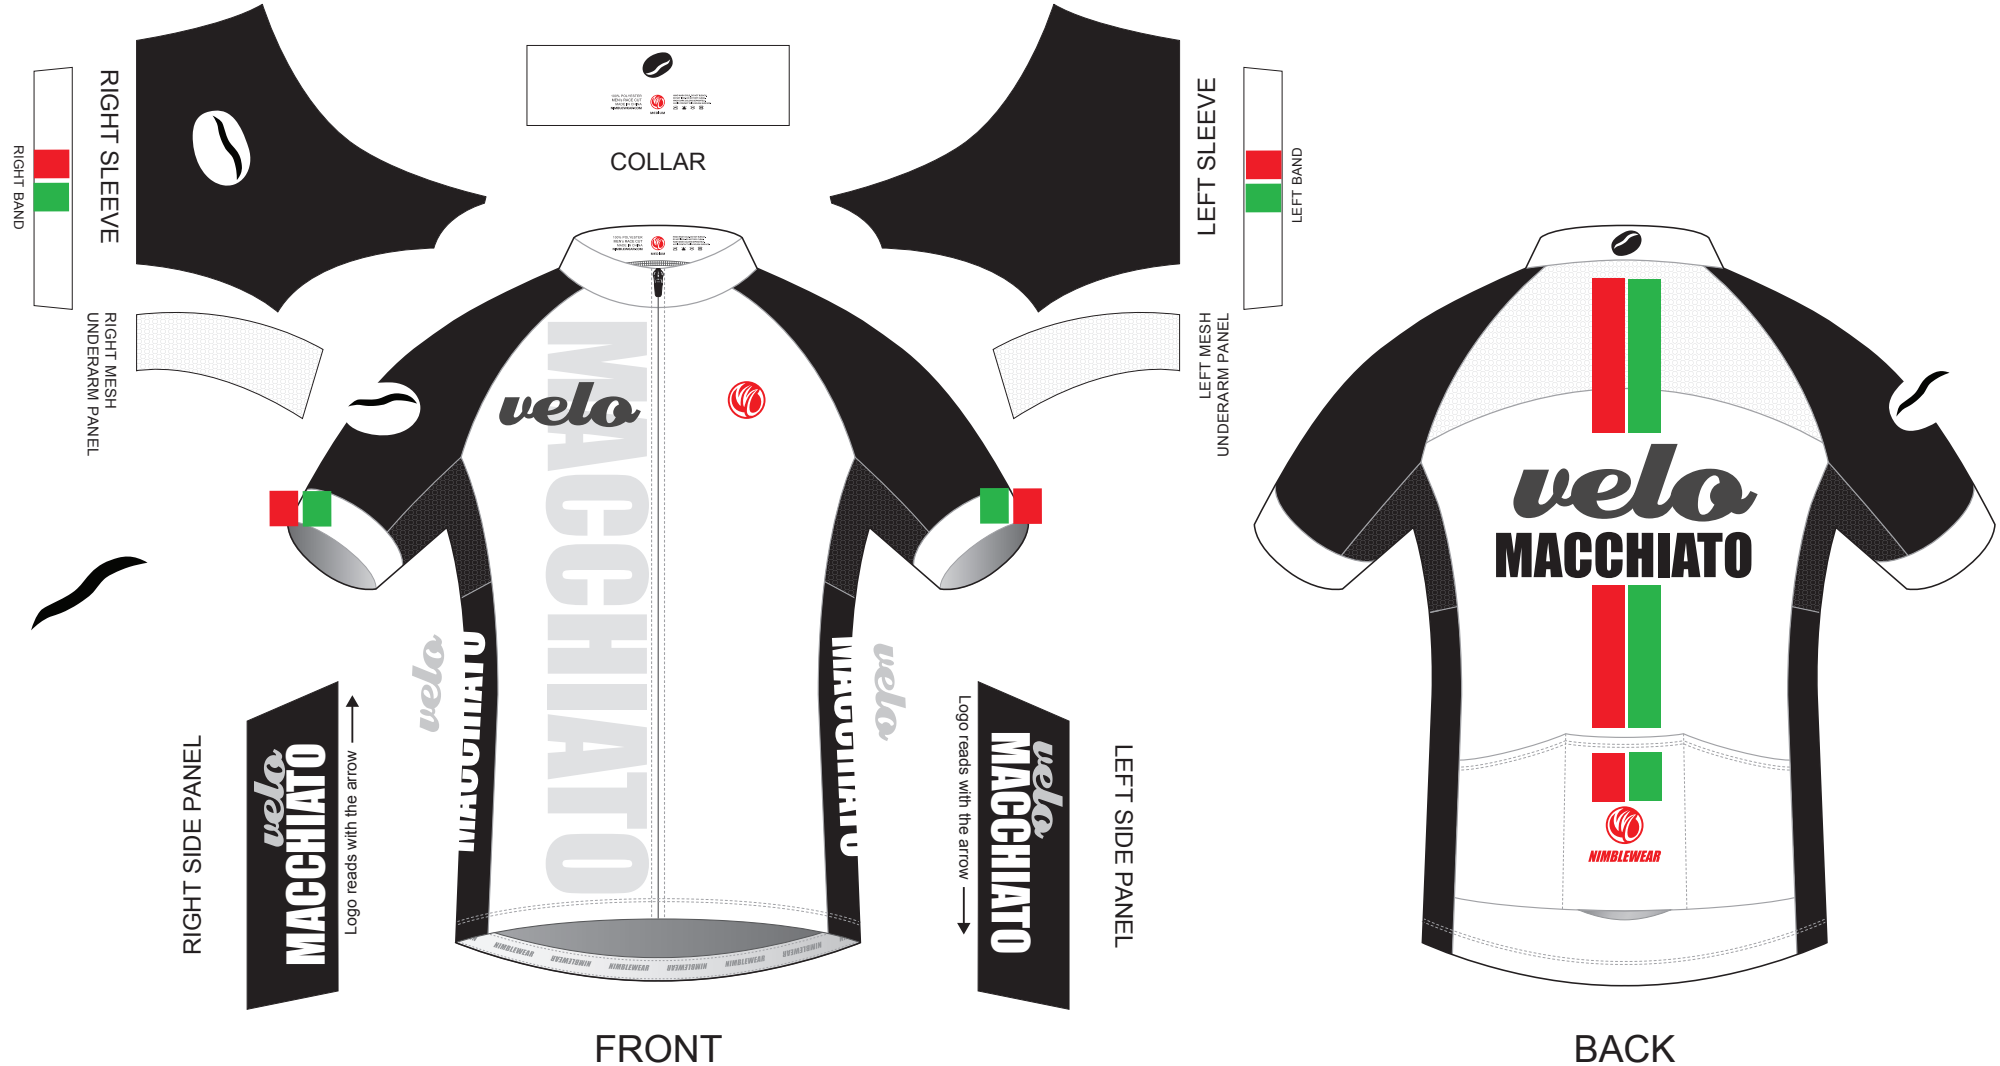

# TAA12C Short Sleeve Cycling Jersey

PRO Cutting, RAGLAN Sleeve, with Power Band

CUSTOMER: Bostic \_\_\_\_\_ VERSION: 1  
 DESIGN REQUEST NUMBER: \_\_\_\_\_ DATE: 00 / 00 / 2014  
 www.nimblewear.com sales@nimblewear.com

Please note that NIMBLEWEAR logo must appear on the upper chest area (left or right) and on the center of lower back for all the tops.

C8H10N402C8H10N402