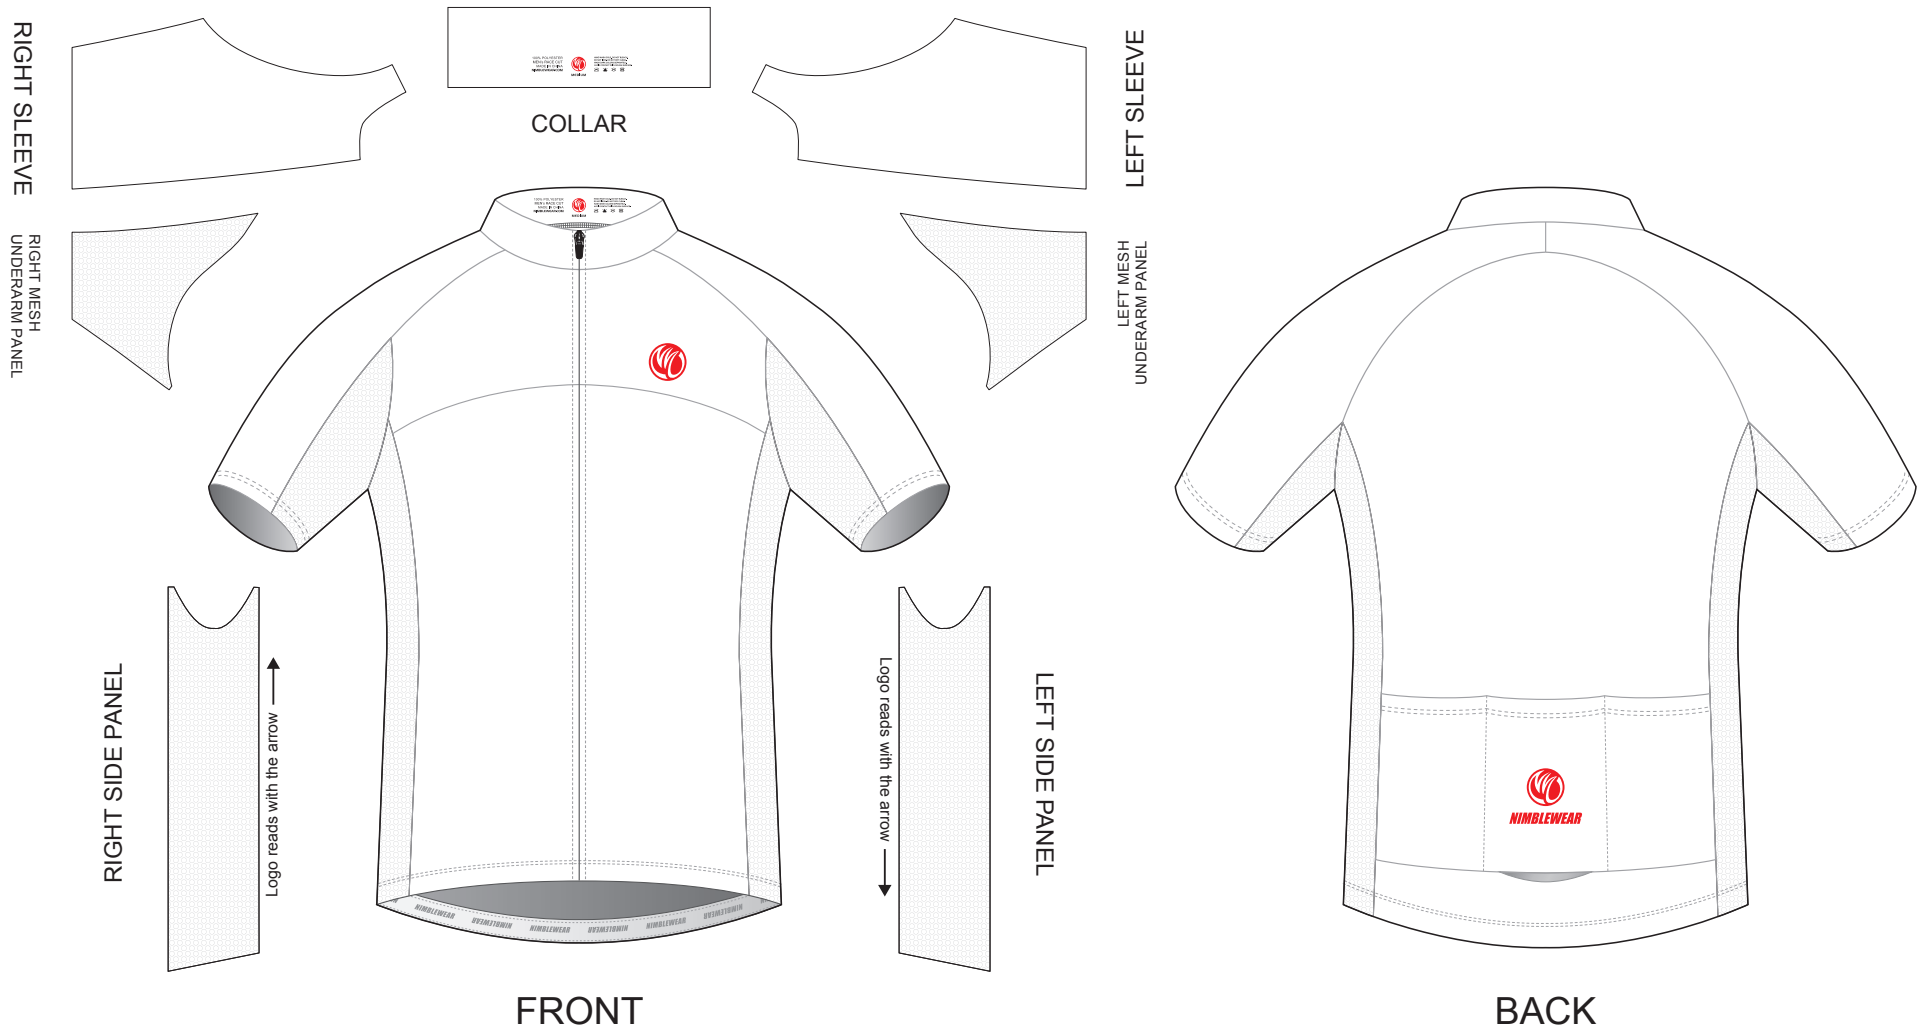

# TAA19B Short Sleeve Cycling Jersey

RAGLAN Sleeve

CUSTOMER: \_\_\_\_\_ VERSION: 1  
 DESIGN REQUEST NUMBER: \_\_\_\_\_ DATE: 00 / 00 / 2014  
 www.nimblewear.com sales@nimblewear.com

Please note that NIMBLEWEAR logo must appear on the upper chest area (left or right) and on the center of lower back for all the tops.