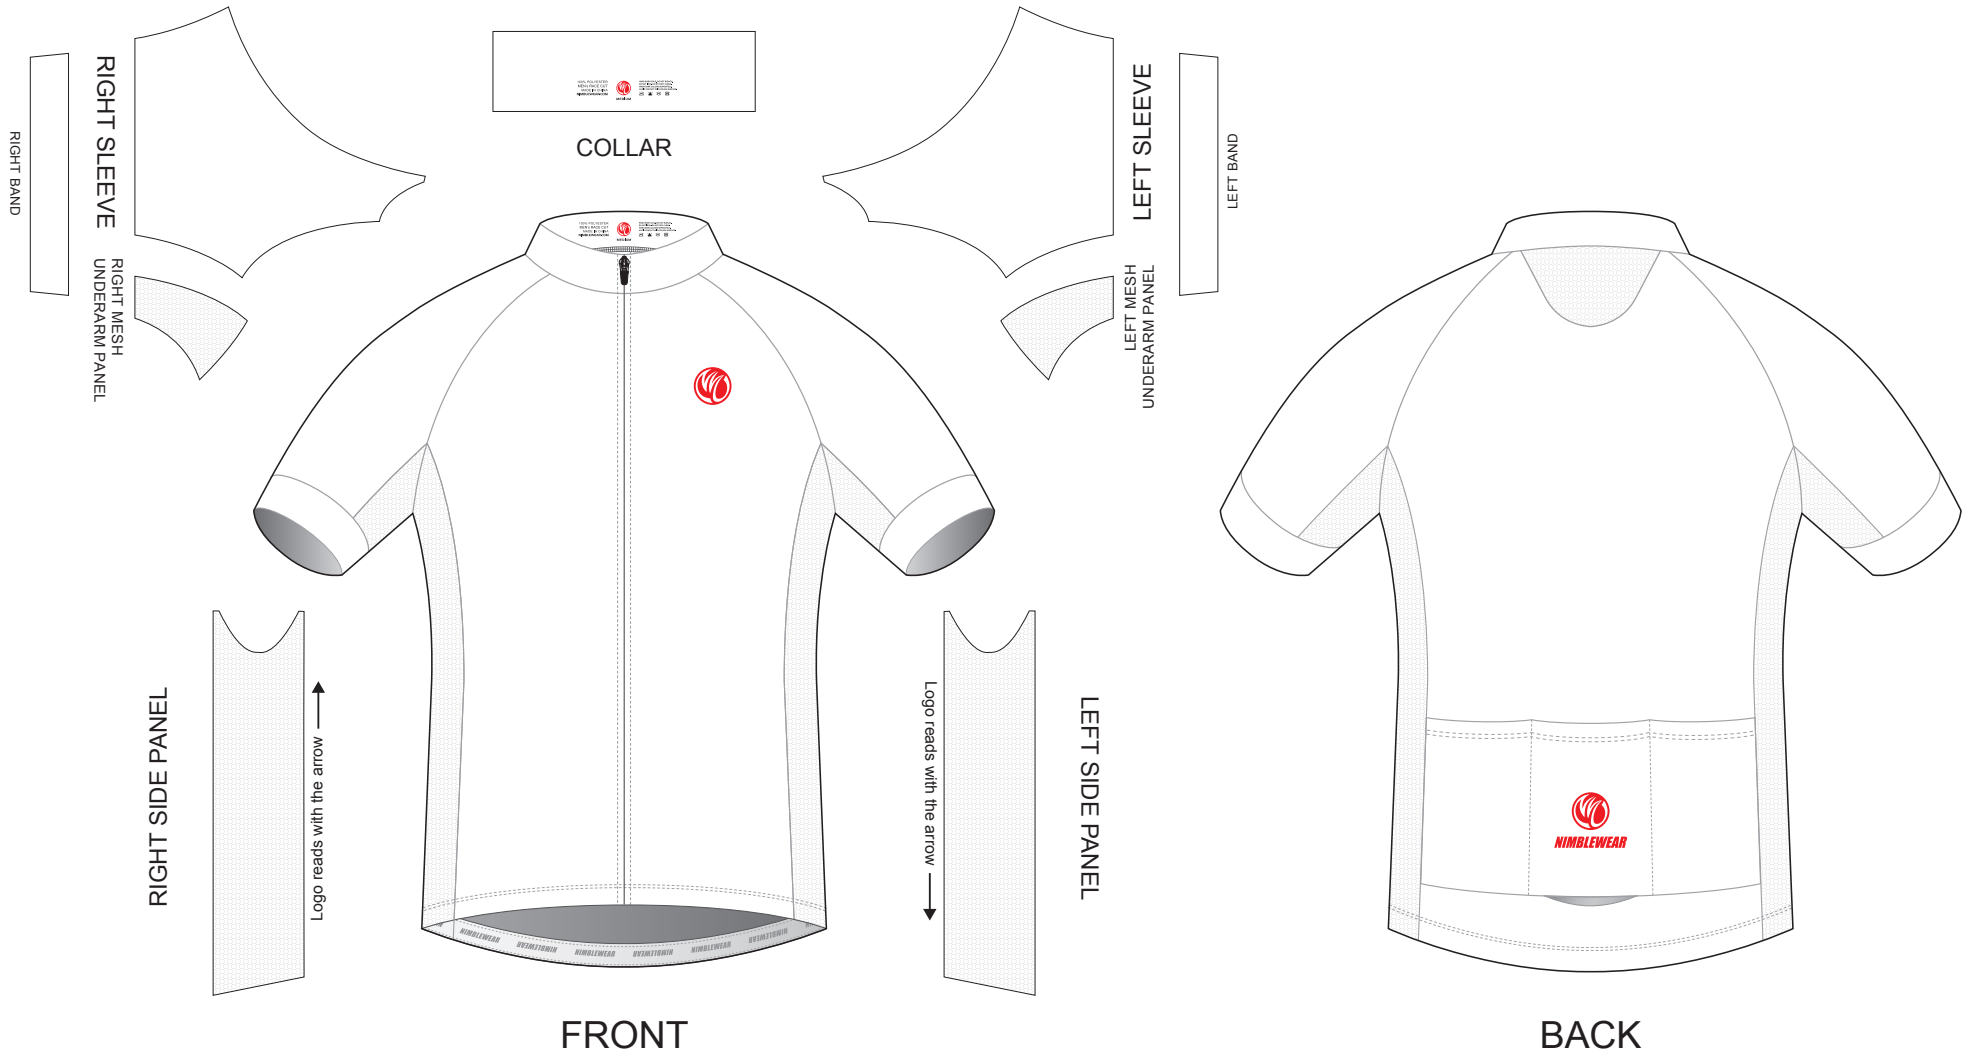

# TAA18B Short Sleeve Cycling Jersey

RAGLAN Sleeve, with Power Band

CUSTOMER: \_\_\_\_\_ VERSION: 1  
 DESIGN REQUEST NUMBER: \_\_\_\_\_ DATE: 00 / 00 / 2014  
 www.nimblewear.com sales@nimblewear.com

Please note that NIMBLEWEAR logo must appear on the upper chest area (left or right) and on the center of lower back for all the tops.