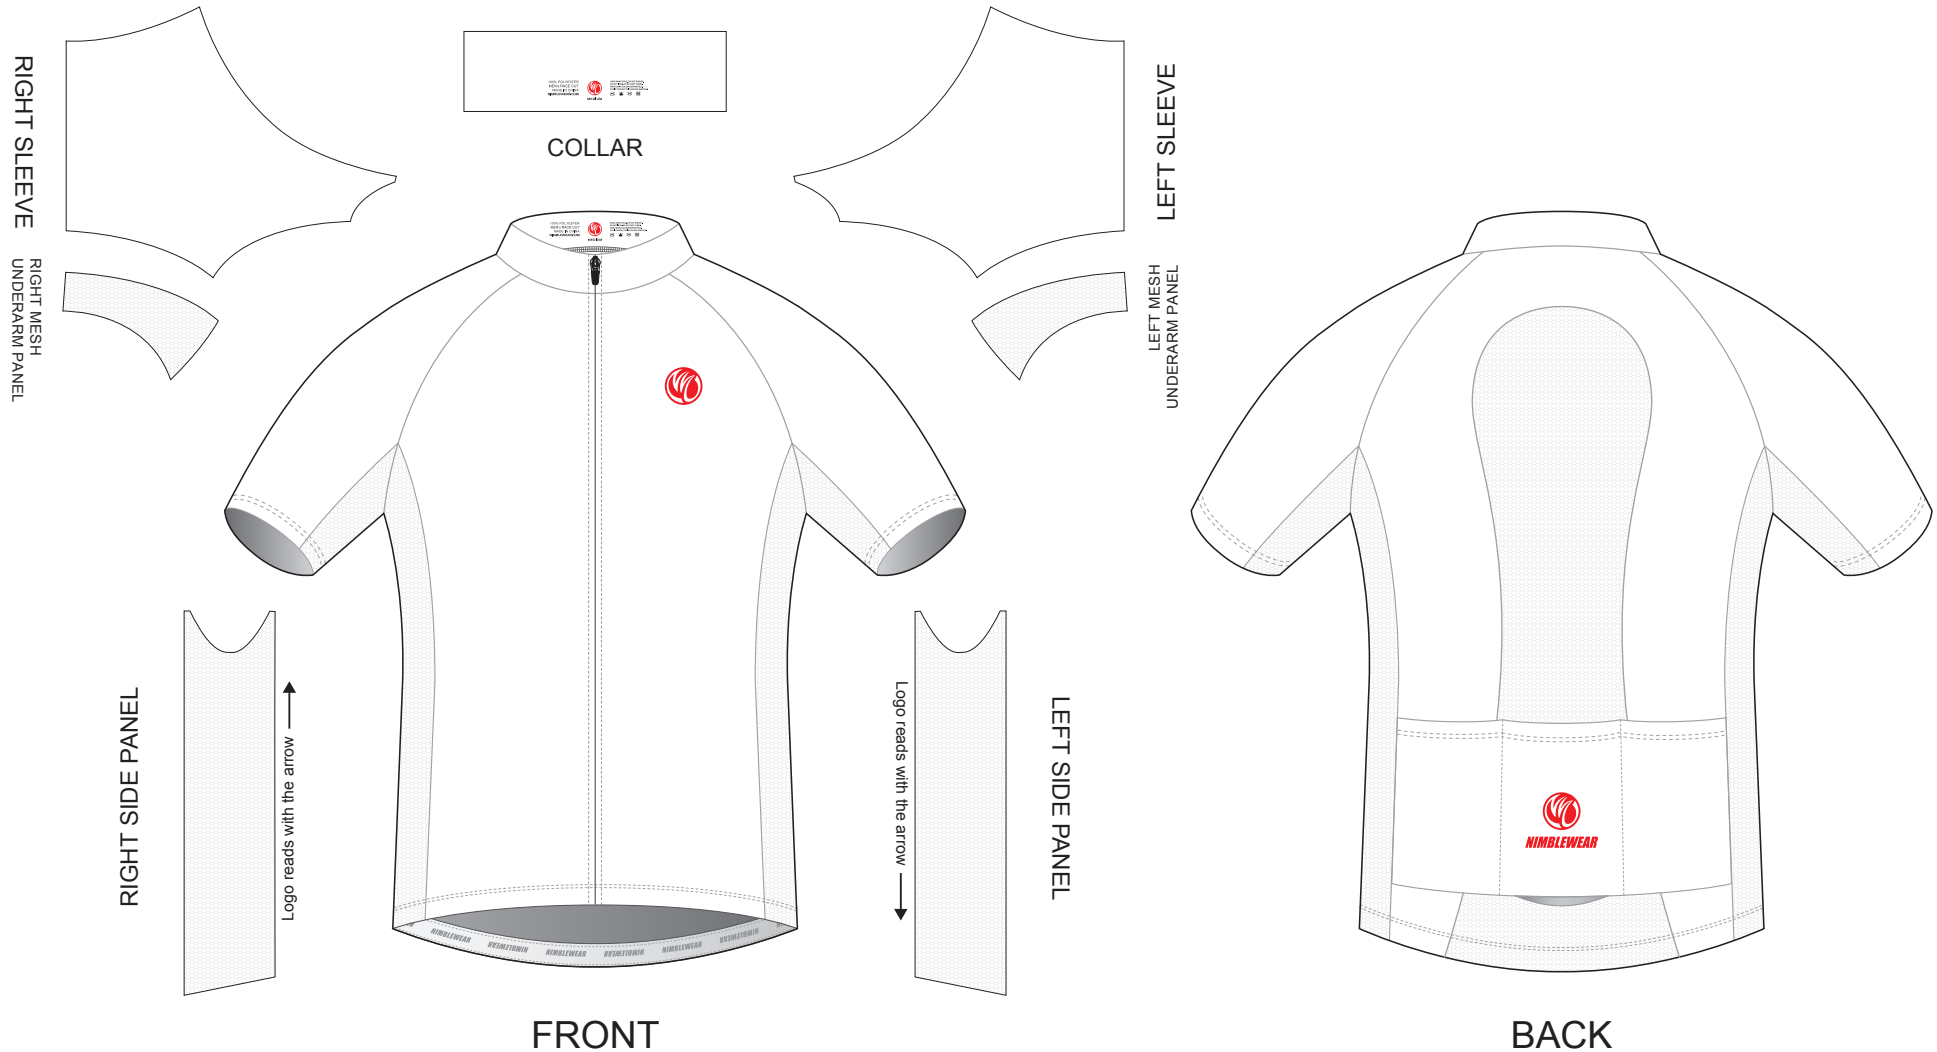

# TAA23B Short Sleeve Cycling Jersey

RAGLAN Sleeve

CUSTOMER: \_\_\_\_\_ VERSION: 1  
 DESIGN REQUEST NUMBER: \_\_\_\_\_ DATE: 00 / 00 / 2014  
 www.nimblewear.com sales@nimblewear.com

Please note that NIMBLEWEAR logo must appear on the upper chest area (left or right) and on the center of lower back for all the tops.