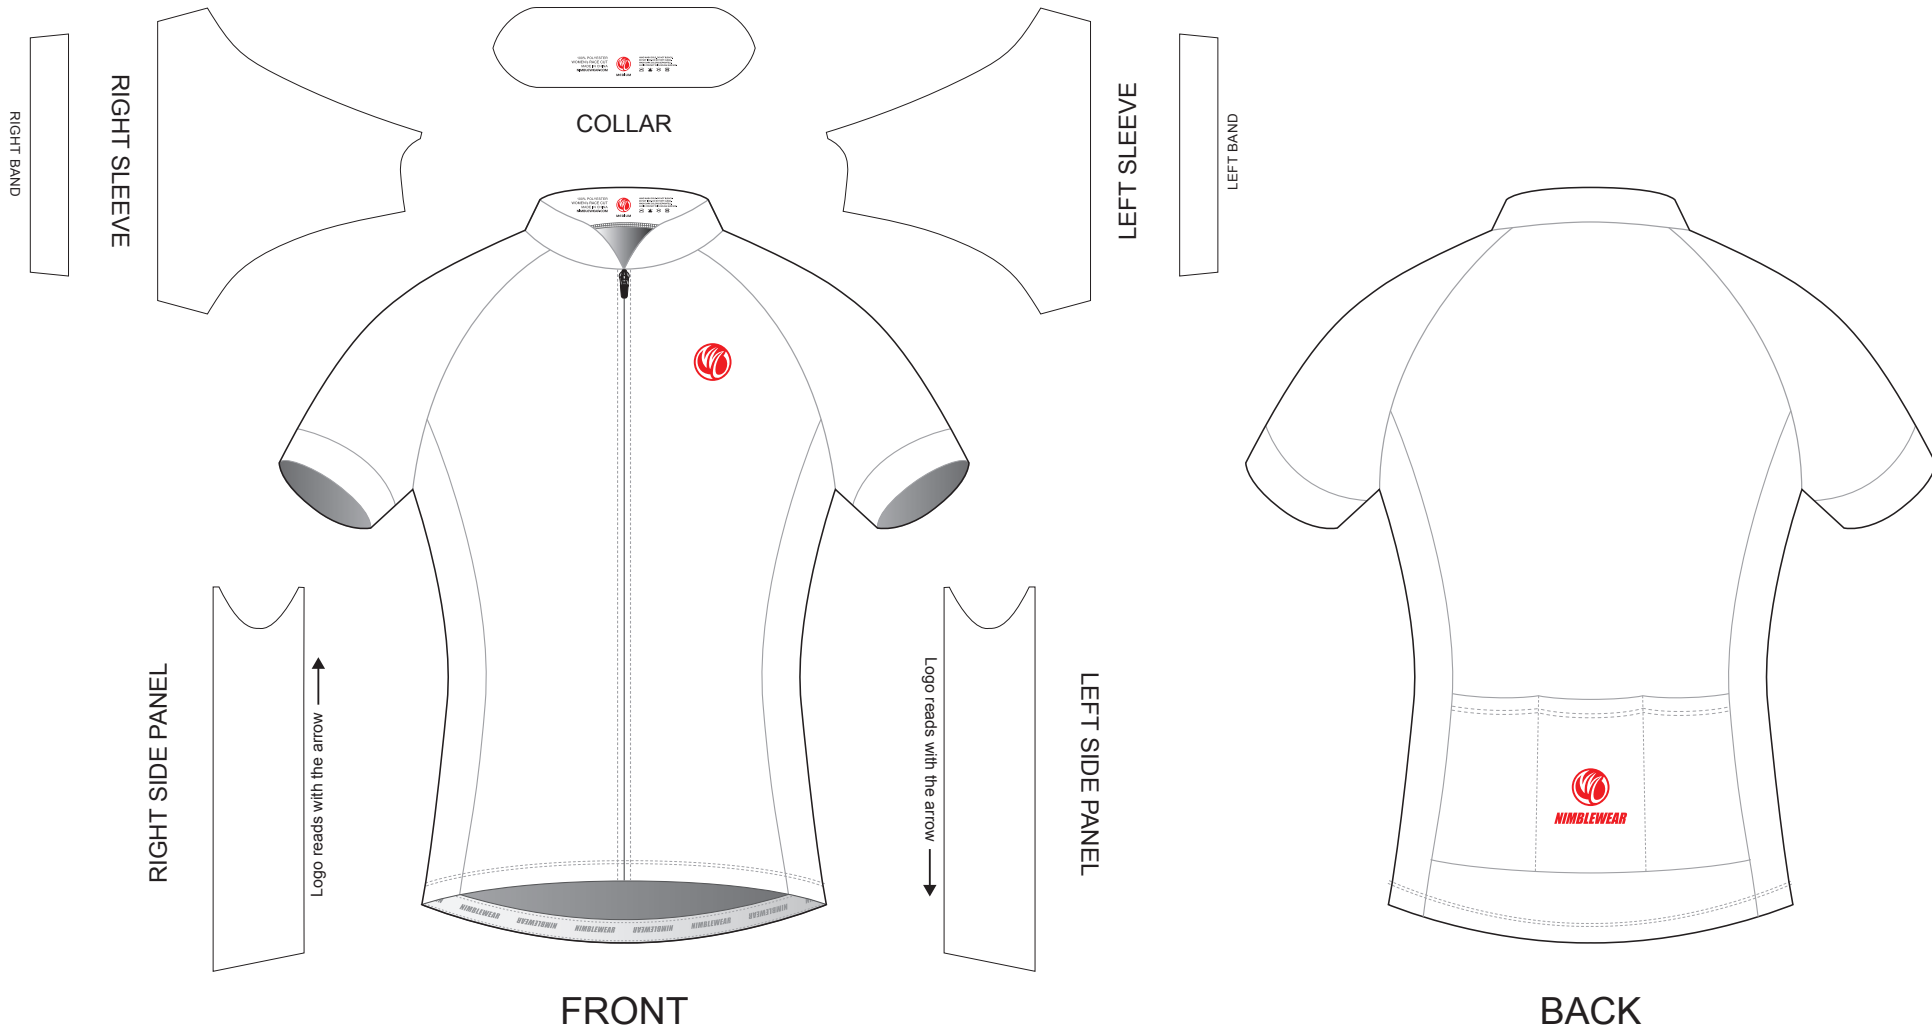

Please note that NIMBLEWEAR logo must appear on the upper chest area (left or right) and on the center of lower back for all the tops.