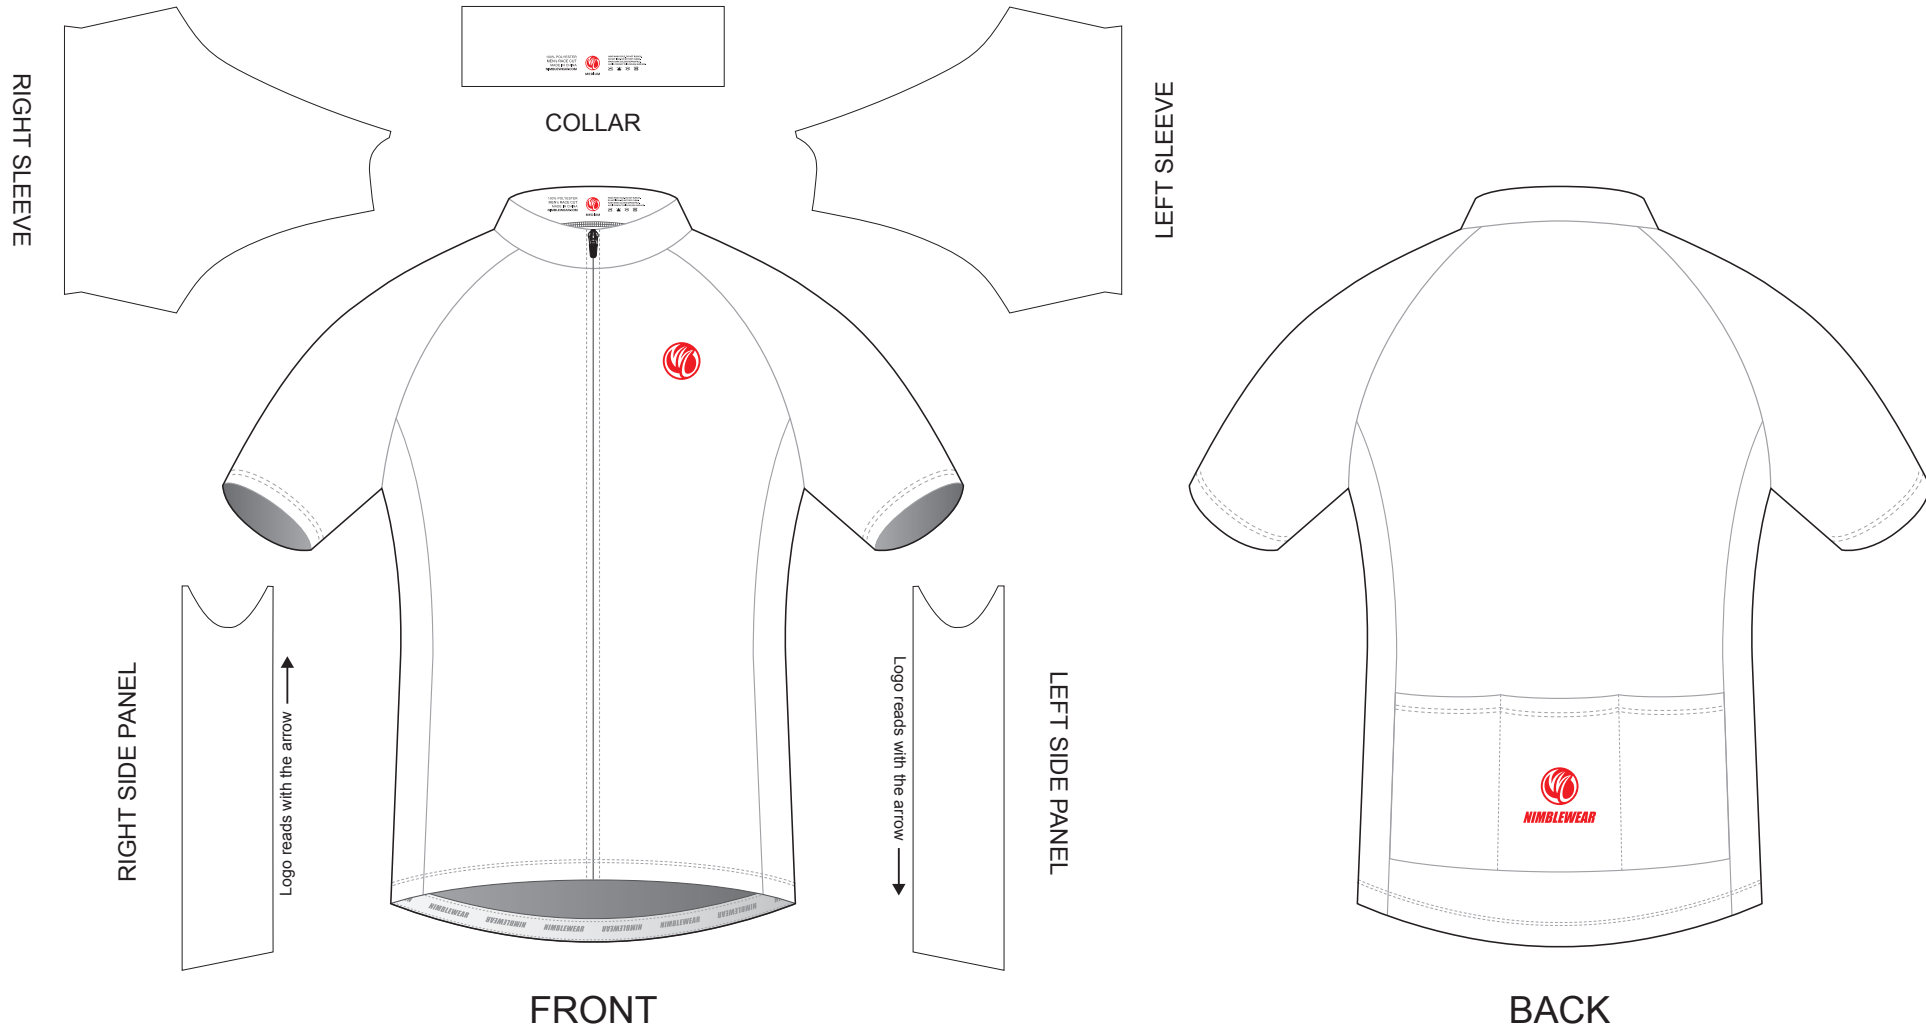

# TAA01A Short Sleeve Cycling Jersey

RAGLAN Sleeve

CUSTOMER: \_\_\_\_\_ VERSION: 1  
 DESIGN REQUEST NUMBER: \_\_\_\_\_ DATE: 00 / 00 / 2014  
 www.nimblewear.com sales@nimblewear.com

Please note that NIMBLEWEAR logo must appear on the upper chest area (left or right) and on the center of lower back for all the tops.