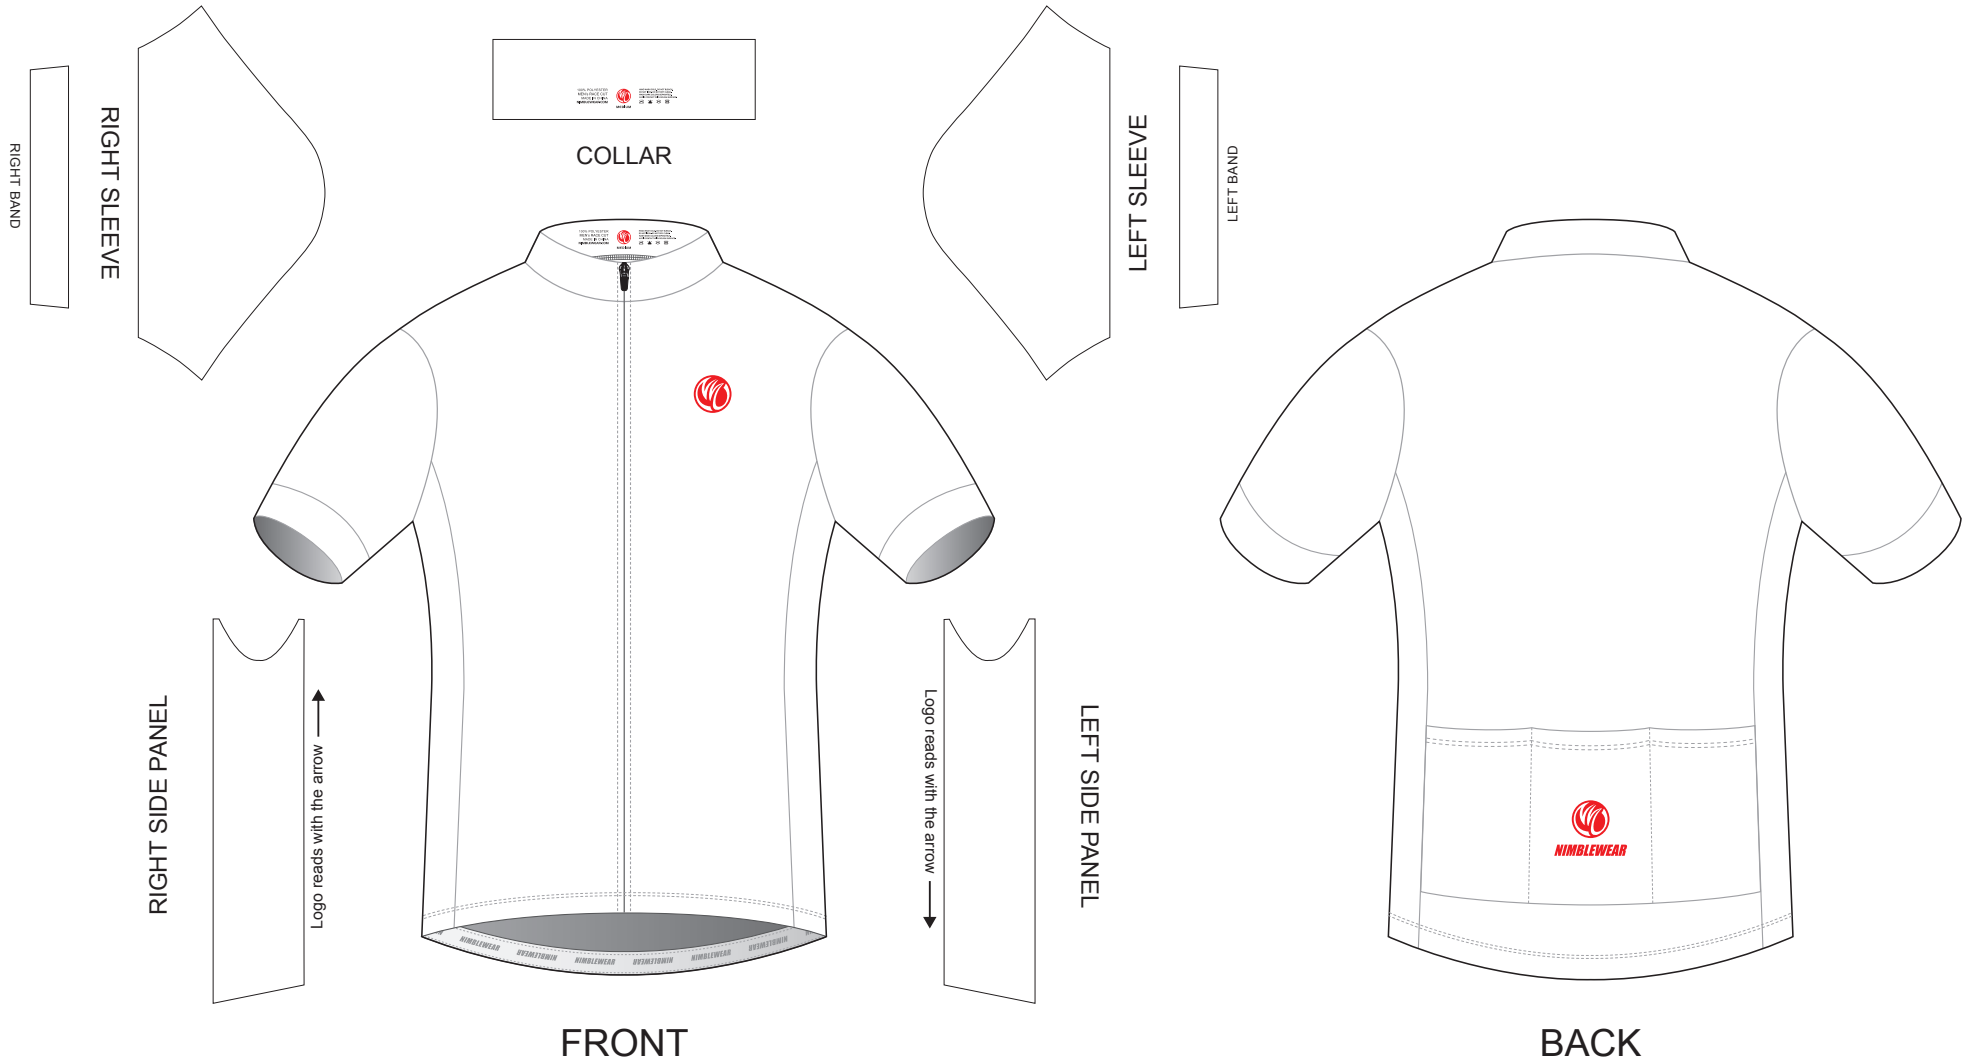

TAA04A Short Sleeve Cycling Jersey

SET-IN Sleeve, with Power Band

CUSTOMER: _____ VERSION: 1
DESIGN REQUEST NUMBER: _____ DATE: 00 / 00 / 2014
www.nimblewear.com sales@nimblewear.com

Please note that NIMBLEWEAR logo must appear on the upper chest area (left or right) and on the center of lower back for all the tops.