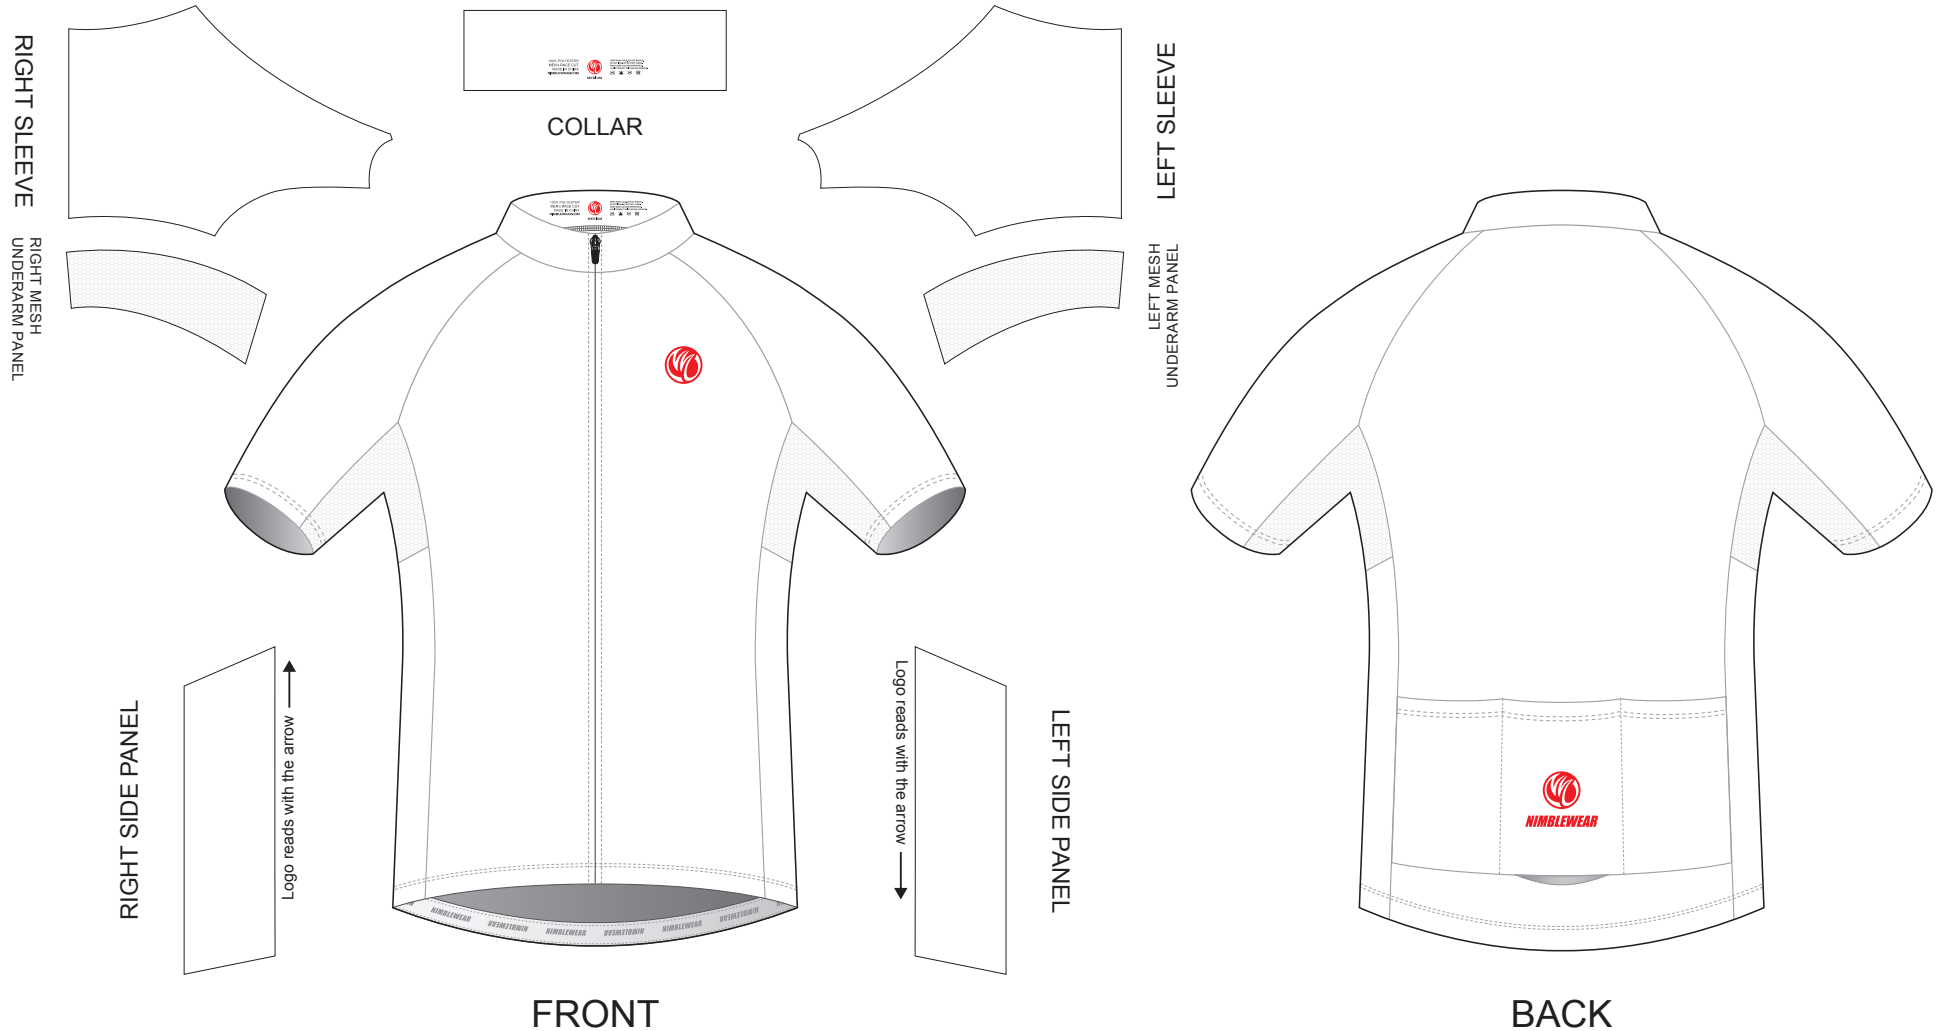

TAA15B Short Sleeve Cycling Jersey

RAGLAN Sleeve

CUSTOMER: _____ VERSION: 1
DESIGN REQUEST NUMBER: _____ DATE: 00 / 00 / 2014
www.nimblewear.com sales@nimblewear.com

Please note that NIMBLEWEAR logo must appear on the upper chest area (left or right) and on the center of lower back for all the tops.