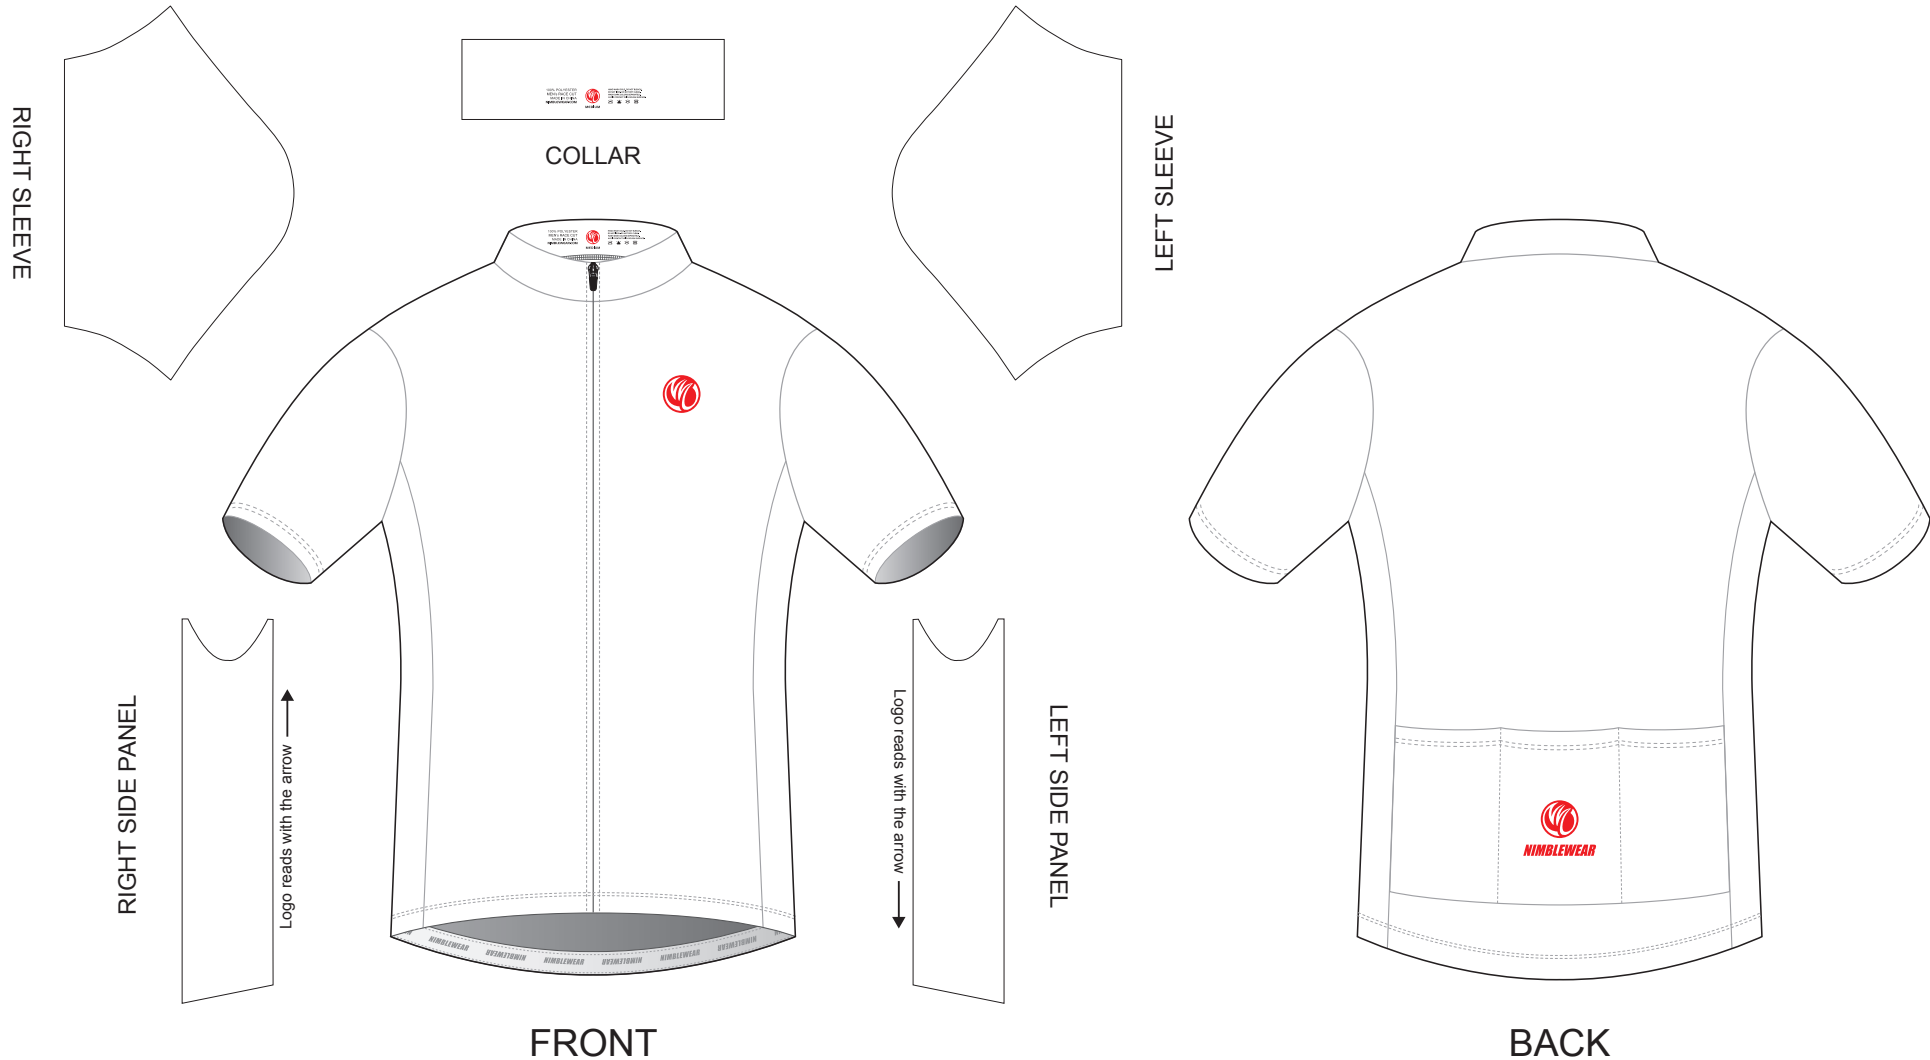

TAA03A Short Sleeve Cycling Jersey

SET-IN Sleeve

CUSTOMER: _____ VERSION: 1
DESIGN REQUEST NUMBER: _____ DATE: 00 / 00 / 2014
www.nimblewear.com sales@nimblewear.com

Please note that NIMBLEWEAR logo must appear on the upper chest area (left or right) and on the center of lower back for all the tops.