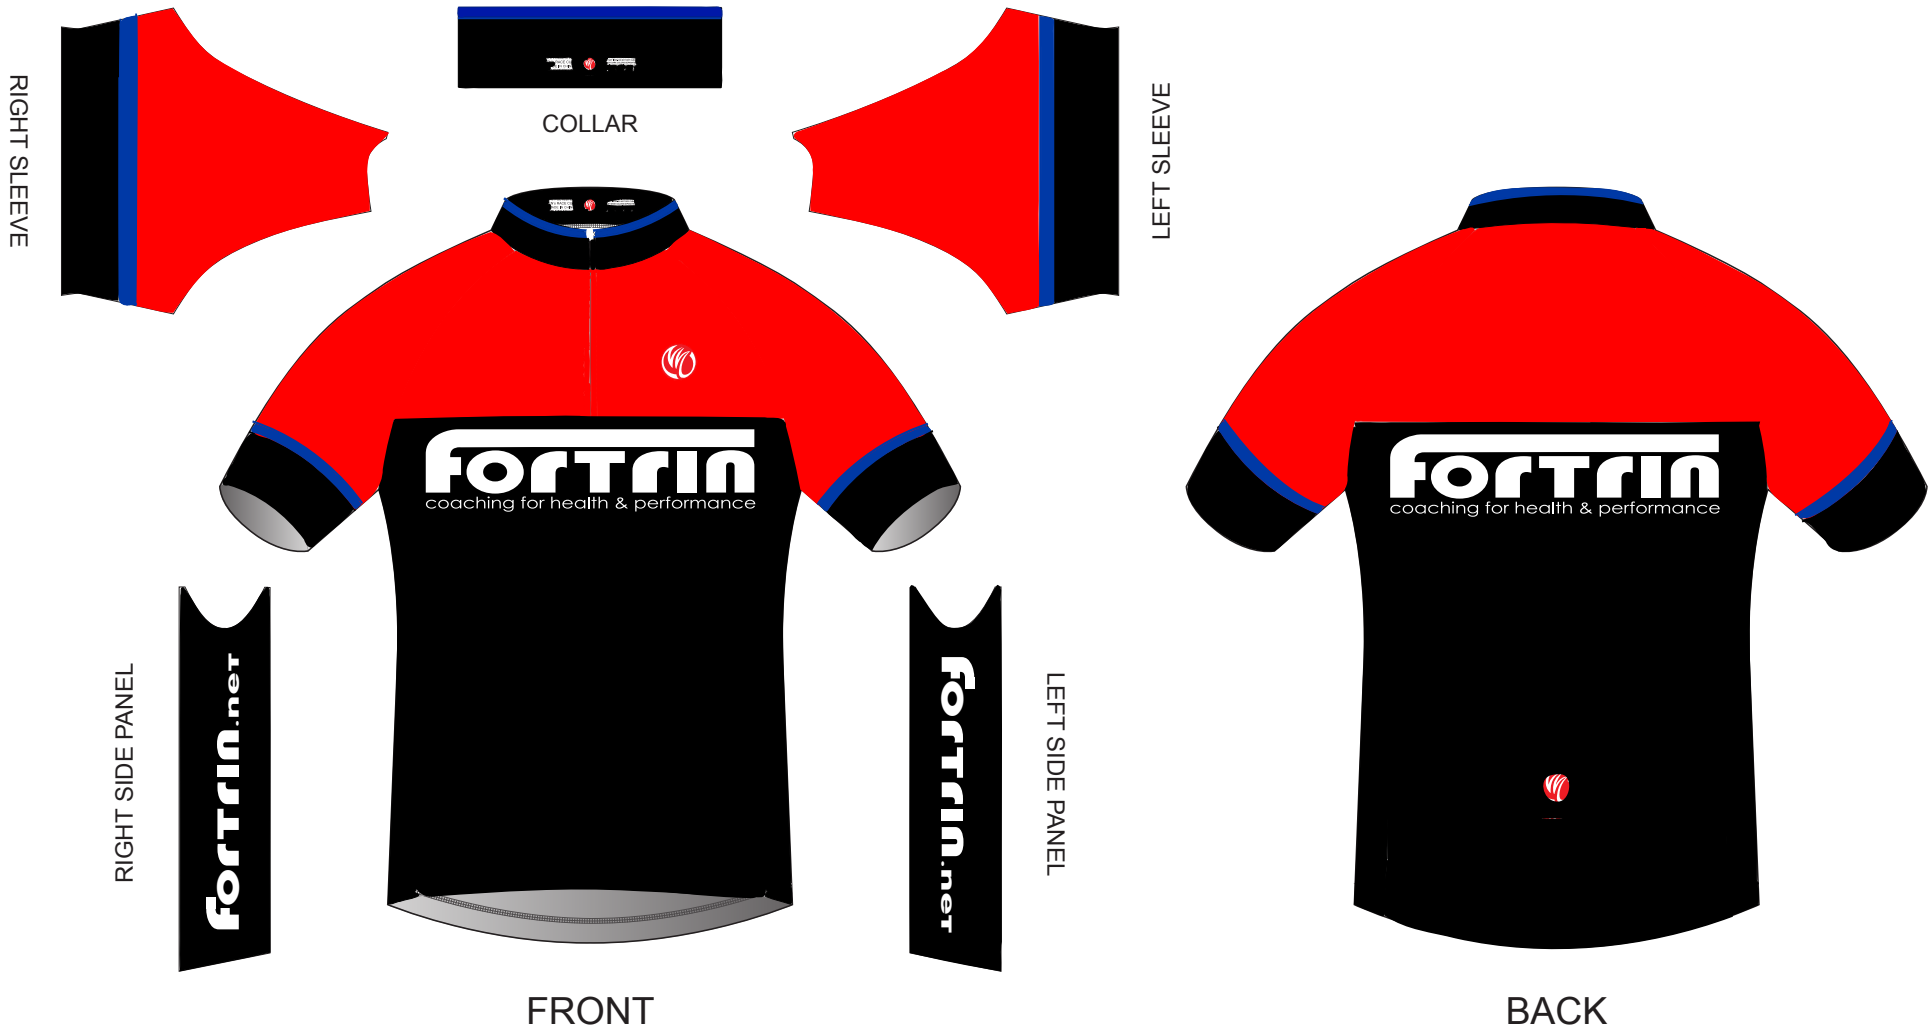

AAA01 Short Sleeve Cycling Jersey

Raglan Sleeve; High Collar; with Side Panels

www.nimblewear.com
www.nimblewear.net