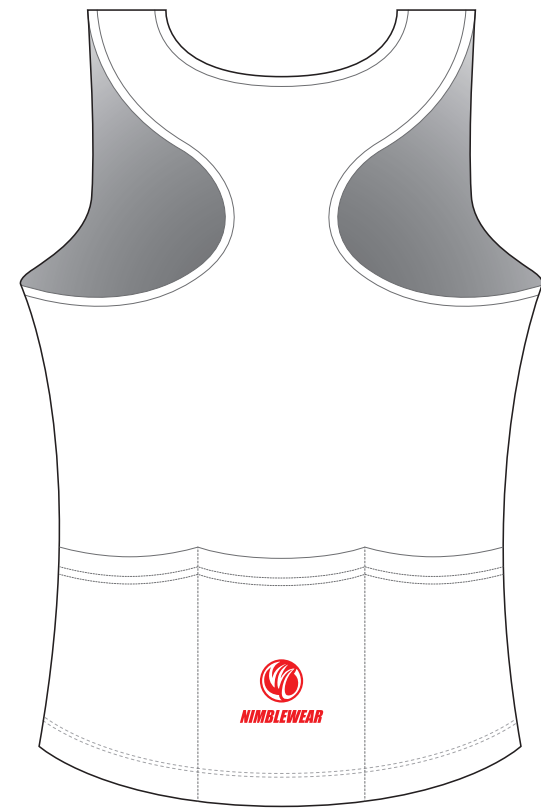

CBA10 Triathlon Singlet

RACERBACK (Women); without Side Panel; with 2 Side Pockets

www.nimblewear.com
www.nimblewear.net

LEFT BINDING

RIGHT BINDING

BACK

COLORS USED:

CUSTOMER: _____

DESIGN REQUEST NUMBER: _____

VERSION: 1

DATE: 00 / 00 / 2013