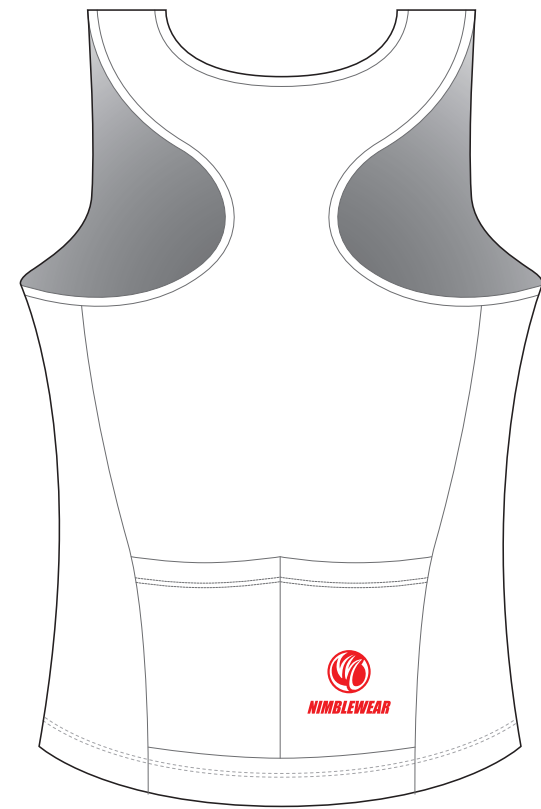

CBA12 Triathlon Singlet

RACERBACK (Women); with Side Panels; with 2 Rear Pockets

www.nimblewear.com
www.nimblewear.net

LEFT BINDING

RIGHT BINDING

RIGHT SIDE PANEL

FRONT

LEFT SIDE PANEL

BACK

COLORS USED:

CUSTOMER: _____

DESIGN REQUEST NUMBER: _____

VERSION: 1

DATE: 00 / 00 / 2013