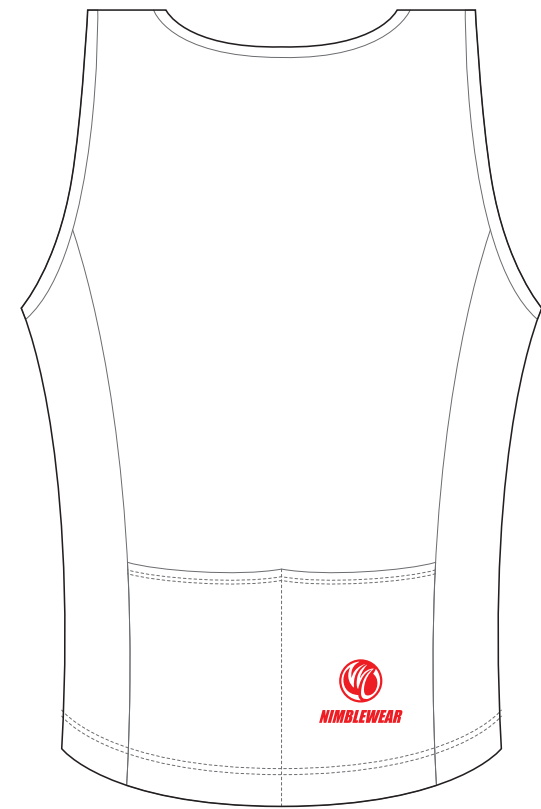

CBA01 Triathlon Singlet

CLASSIC; with Front Zipper

www.nimblewear.com
www.nimblewear.net

LEFT BINDING

RIGHT BINDING

RIGHT SIDE PANEL

FRONT

LEFT SIDE PANEL

BACK

COLORS USED:

CUSTOMER: _____

DESIGN REQUEST NUMBER: _____

VERSION: 1

DATE: 00 / 00 / 2013