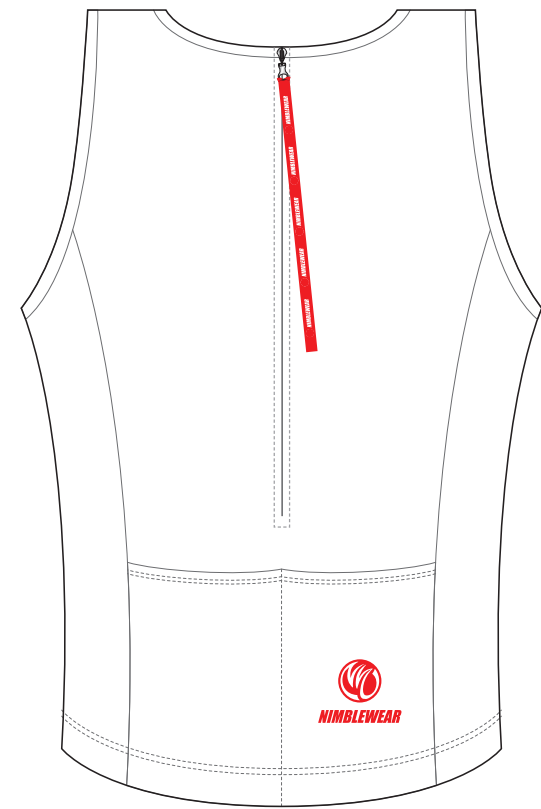

CBA02 Triathlon Singlet

CLASSIC; with Rear Zipper

www.nimblewear.com
www.nimblewear.net

LEFT BINDING

RIGHT BINDING

RIGHT SIDE PANEL

FRONT

LEFT SIDE PANEL

BACK

COLORS USED:

CUSTOMER: _____

DESIGN REQUEST NUMBER: _____

VERSION: 1

DATE: 00 / 00 / 2013