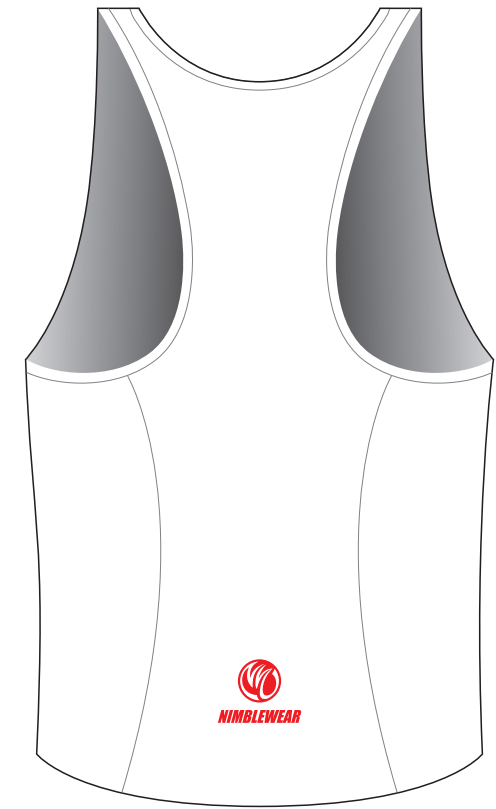

CBA05 Triathlon Singlet

BLADE Three; without Zipper

www.nimblewear.com
www.nimblewear.net

LEFT BINDING

RIGHT BINDING

RIGHT SIDE PANEL

FRONT

LEFT SIDE PANEL

BACK

COLORS USED:

CUSTOMER: _____

DESIGN REQUEST NUMBER: _____

VERSION: 1

DATE: 00 / 00 / 2013