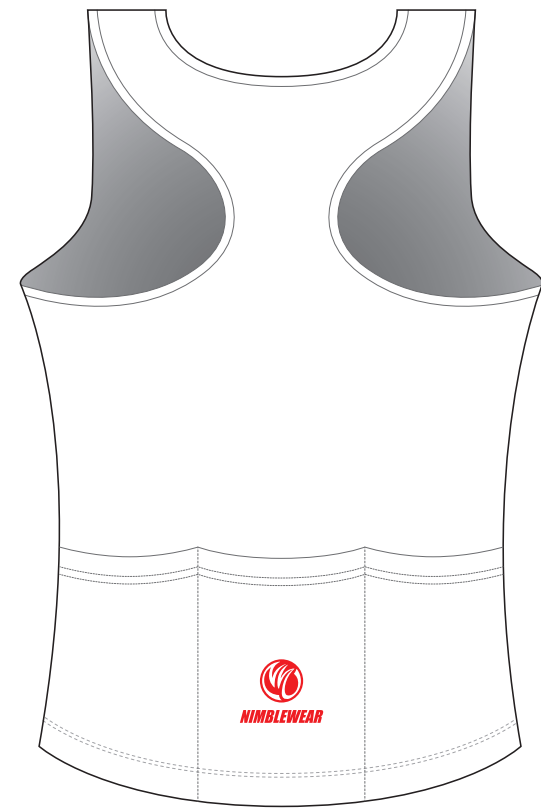

CBA09 Triathlon Singlet

RACERBACK (Women); without Side Panel; with 3 Rear Pockets

www.nimblewear.com
www.nimblewear.net

LEFT BINDING

RIGHT BINDING

BACK

COLORS USED:

CUSTOMER: _____

DESIGN REQUEST NUMBER: _____

VERSION: 1

DATE: 00 / 00 / 2013