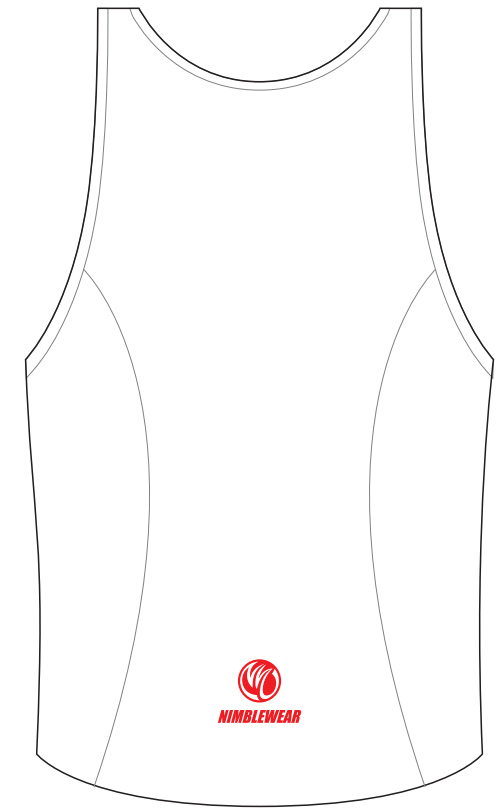

FRONT

LEFT SIDE PANEL

BACK