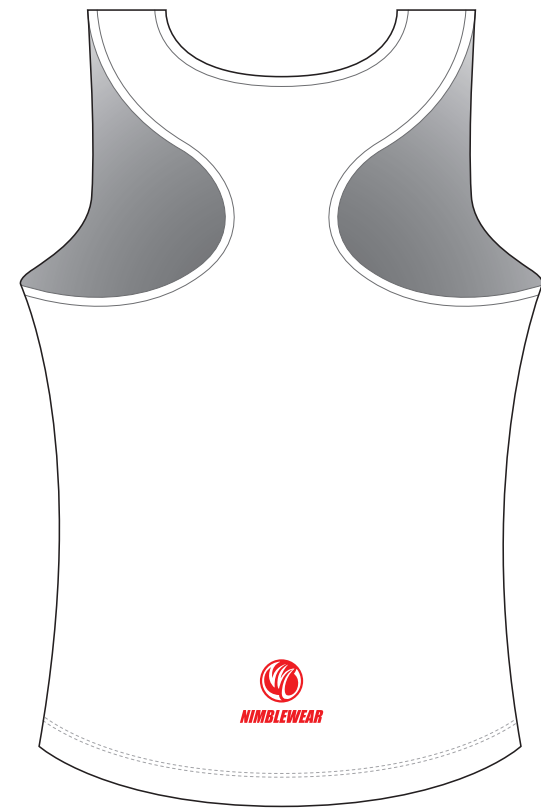

CBA08 Triathlon Singlet

RACERBACK (Women); without Side Panel; without Pocket

www.nimblewear.com
www.nimblewear.net

LEFT BINDING

RIGHT BINDING

BACK

COLORS USED:

CUSTOMER: _____

DESIGN REQUEST NUMBER: _____

VERSION: 1

DATE: 00 / 00 / 2013