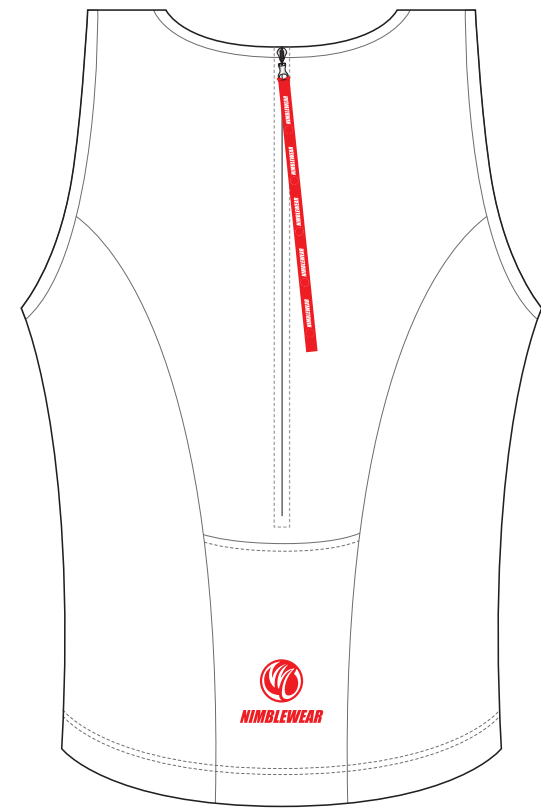

CBA07 Triathlon Singlet

ASCENT; with Rear Zipper

www.nimblewear.com
www.nimblewear.net

LEFT BINDING

RIGHT BINDING

RIGHT SIDE PANEL

FRONT

LEFT SIDE PANEL

BACK

COLORS USED:

CUSTOMER: _____

DESIGN REQUEST NUMBER: _____

VERSION: 1

DATE: 00 / 00 / 2013