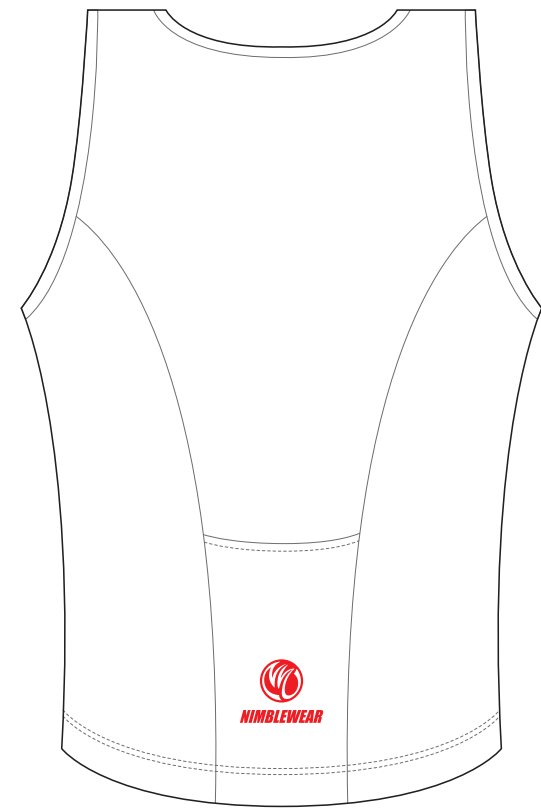

FRONT

LEFT SIDE PANEL

BACK