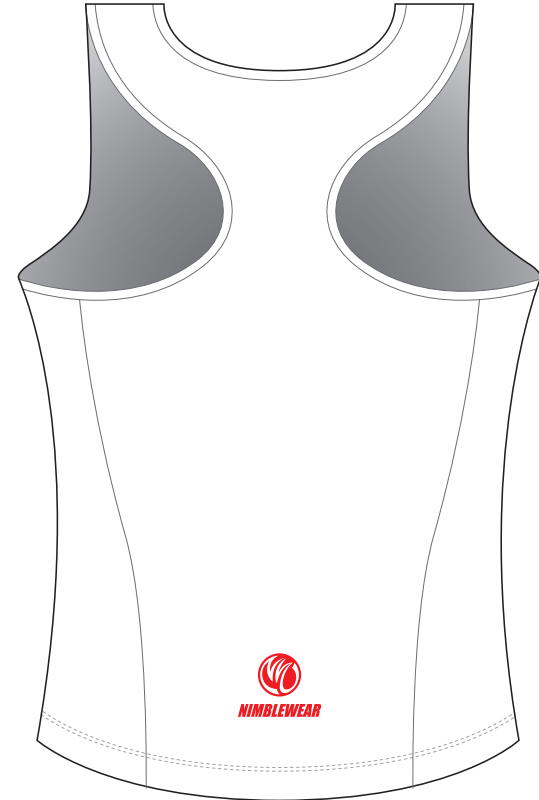

CBA11 Triathlon Singlet

RACERBACK (Women); with Side Panels; without Pocket

www.nimblewear.com
www.nimblewear.net

LEFT BINDING

RIGHT BINDING

RIGHT SIDE PANEL

FRONT

LEFT SIDE PANEL

BACK

COLORS USED:

CUSTOMER: _____

DESIGN REQUEST NUMBER: _____

VERSION: 1

DATE: 00 / 00 / 2013