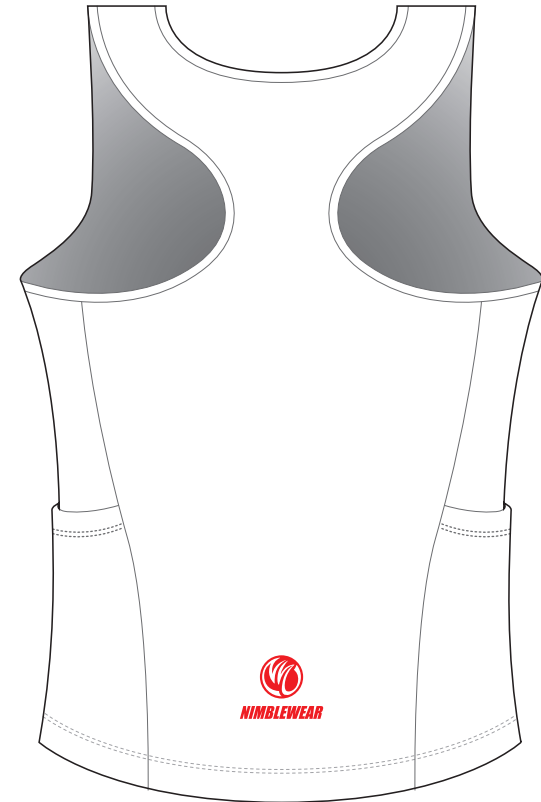

CBA13 Triathlon Singlet

RACERBACK (Women); with Side Panels; with 2 Side Pockets

www.nimblewear.com
www.nimblewear.net

LEFT BINDING

RIGHT BINDING

RIGHT SIDE PANEL

FRONT

LEFT SIDE PANEL

BACK

COLORS USED:

CUSTOMER: _____

DESIGN REQUEST NUMBER: _____

VERSION: 1

DATE: 00 / 00 / 2013