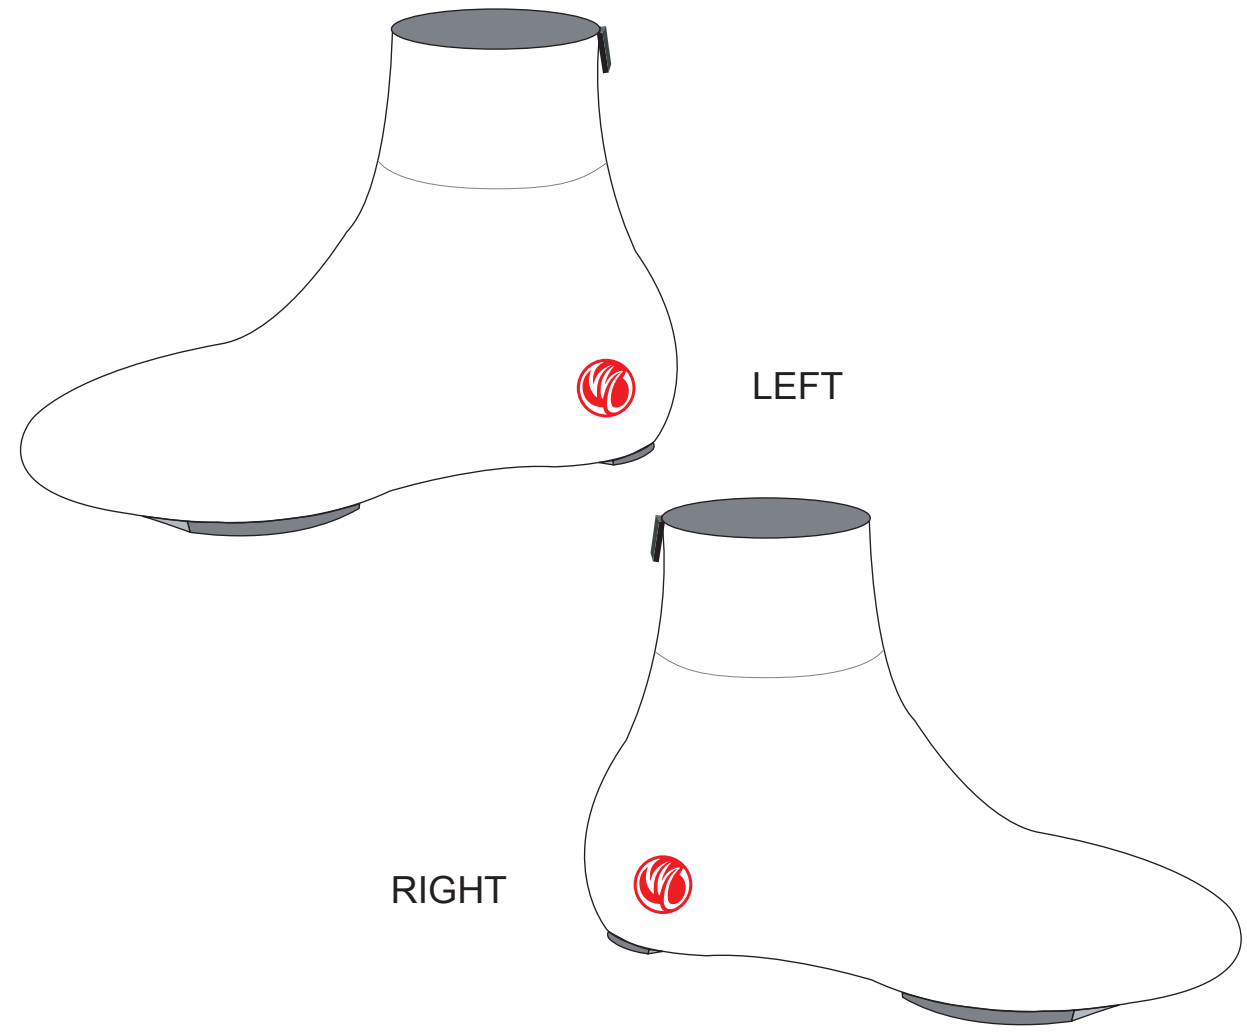

ASA02 Cycling Shoe Covers

Winter; with Zippers

www.nimblewear.com
www.nimblewear.net

FLAT VIEW