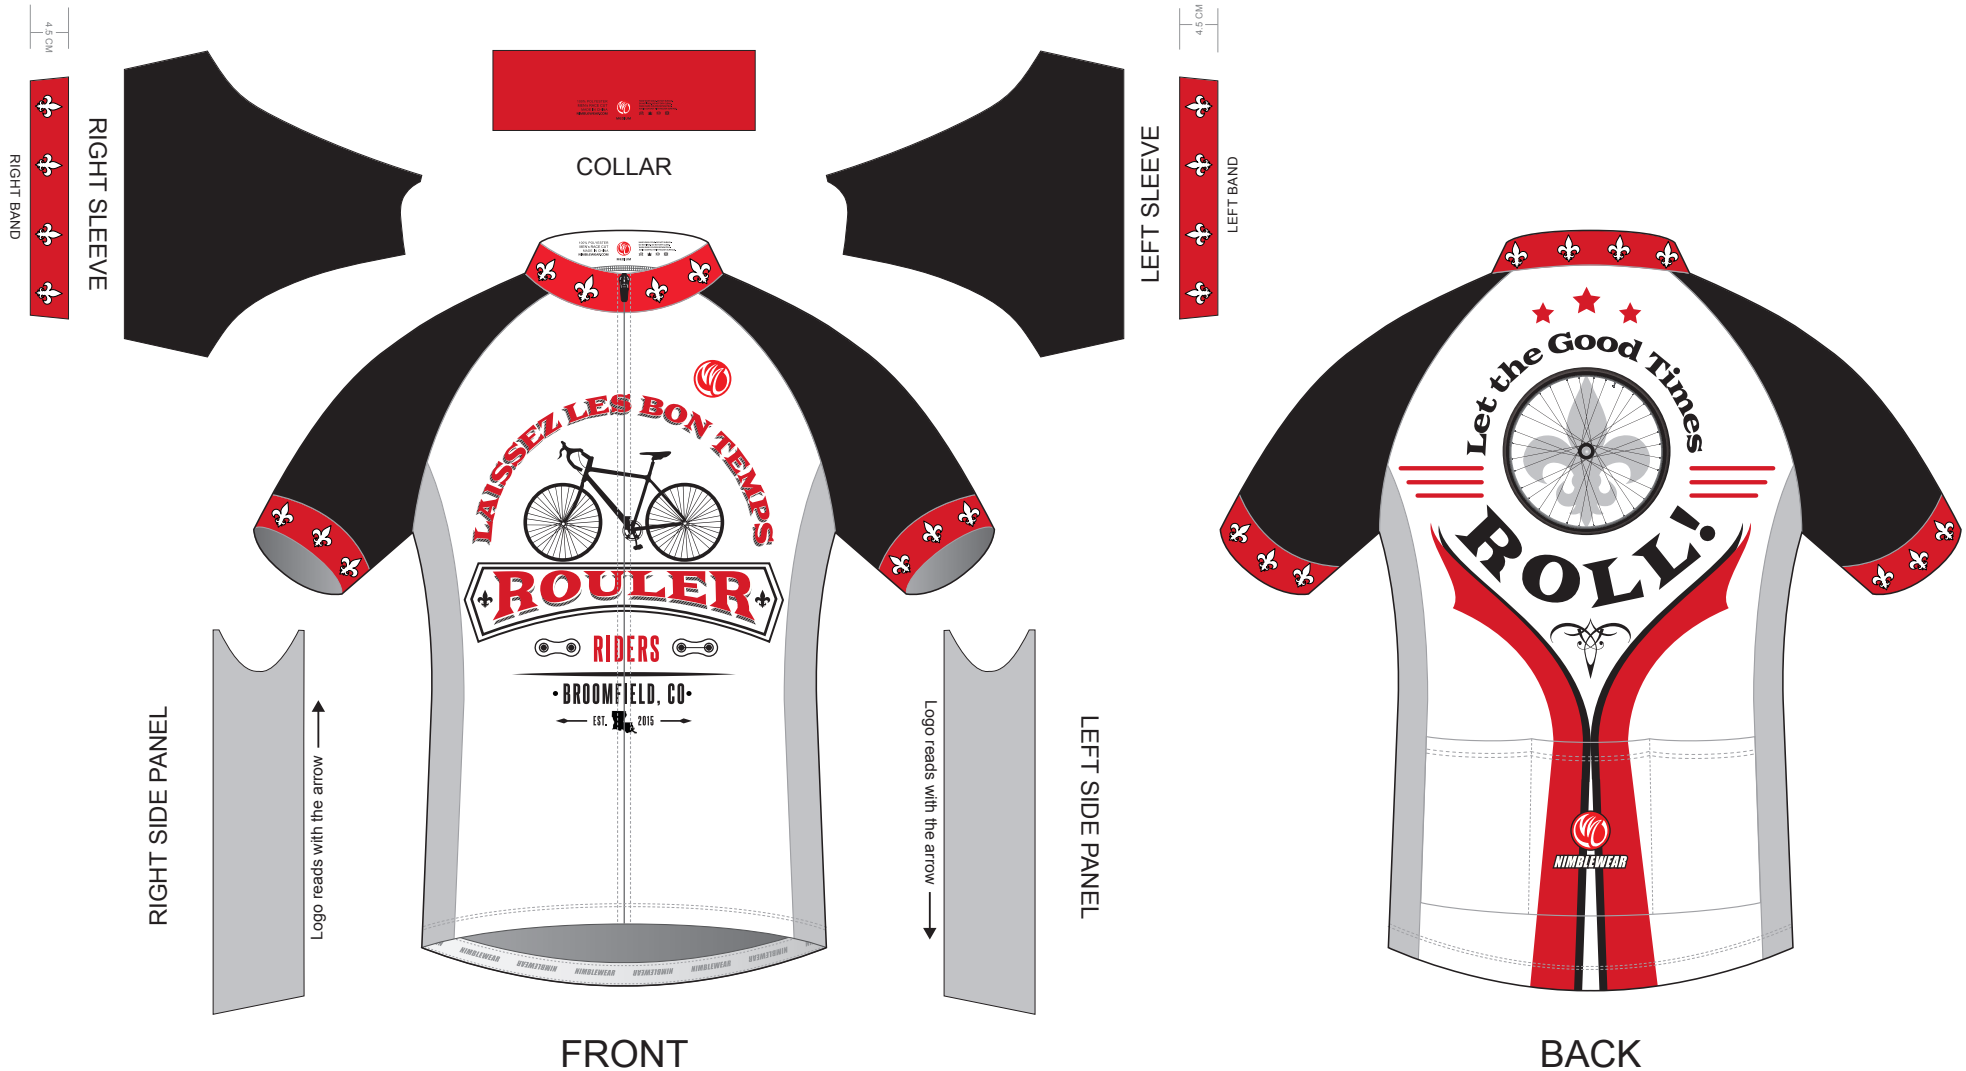

# AA002 Short Sleeve Cycling Jersey

CUSTOMER: \_\_\_\_\_ VERSION: 1  
 DESIGN REQUEST NUMBER: \_\_\_\_\_ DATE: 00/00/2015  
 www.nimblewear.com sales@nimblewear.com

RAGLAN Sleeve, with Power Band

## COLORS USED: