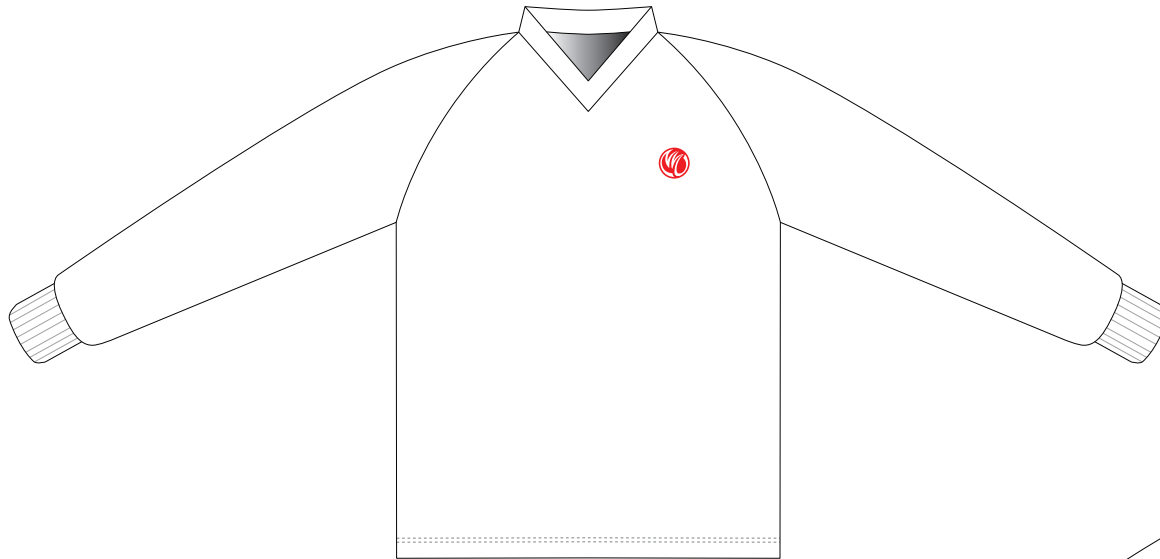

AYA01 Long Sleeve BMX/Downhill Jersey

Raglan Sleeve; V Neck; with Rib Cuffs

www.nimblewear.com
www.nimblewear.net

FRONT