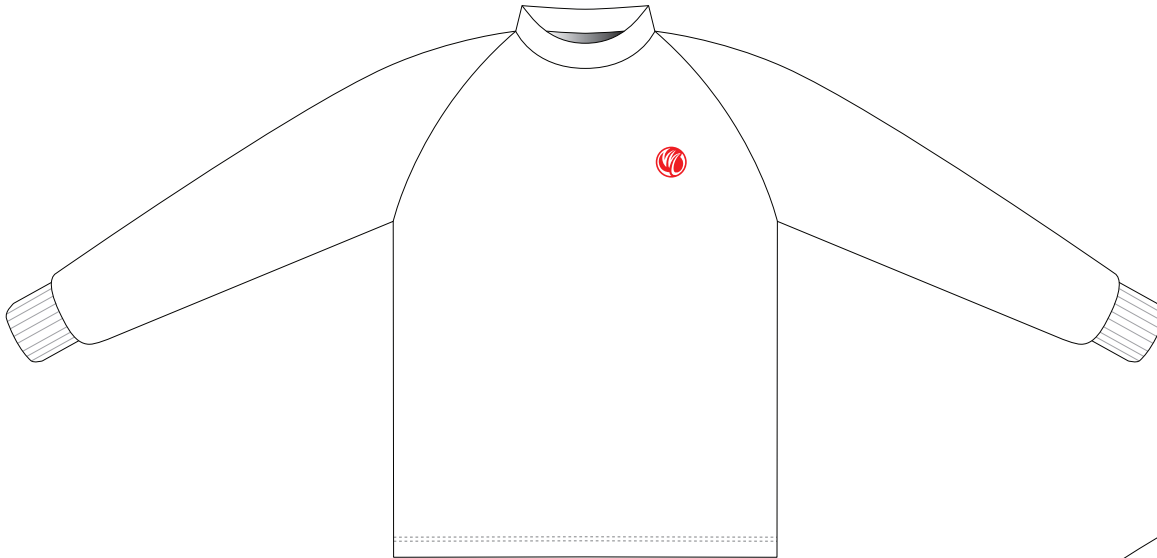

AYA03 Long Sleeve BMX/Downhill Jersey

Raglan Sleeve; Round Neck; with Rib Cuffs

www.nimblewear.com
www.nimblewear.net

FRONT