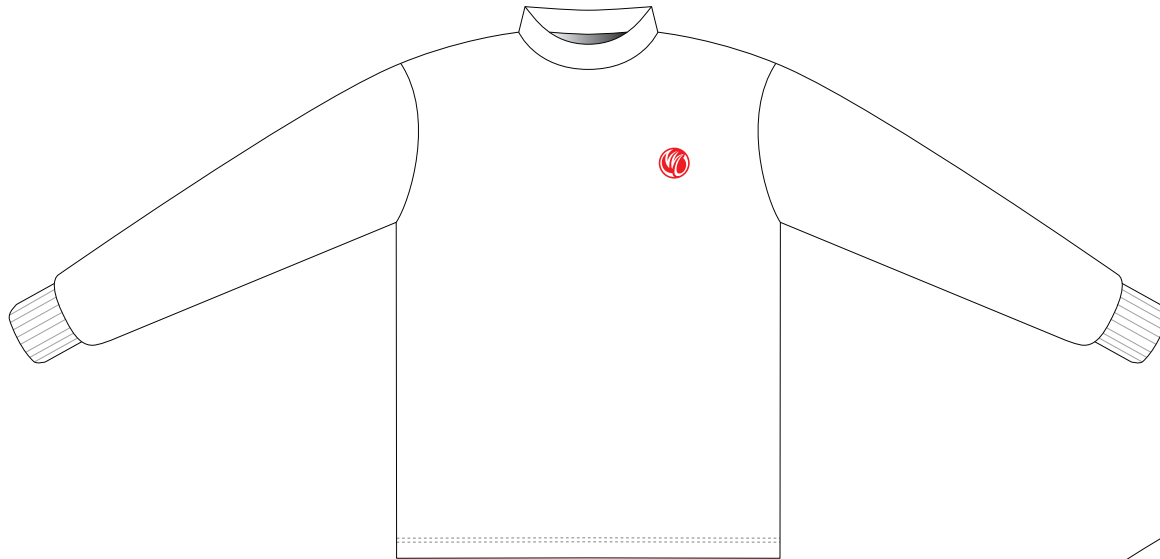

AYA04 Long Sleeve BMX/Downhill Jersey

Set-in Sleeve; Round Neck; with Rib Cuffs

www.nimblewear.com
www.nimblewear.net

FRONT