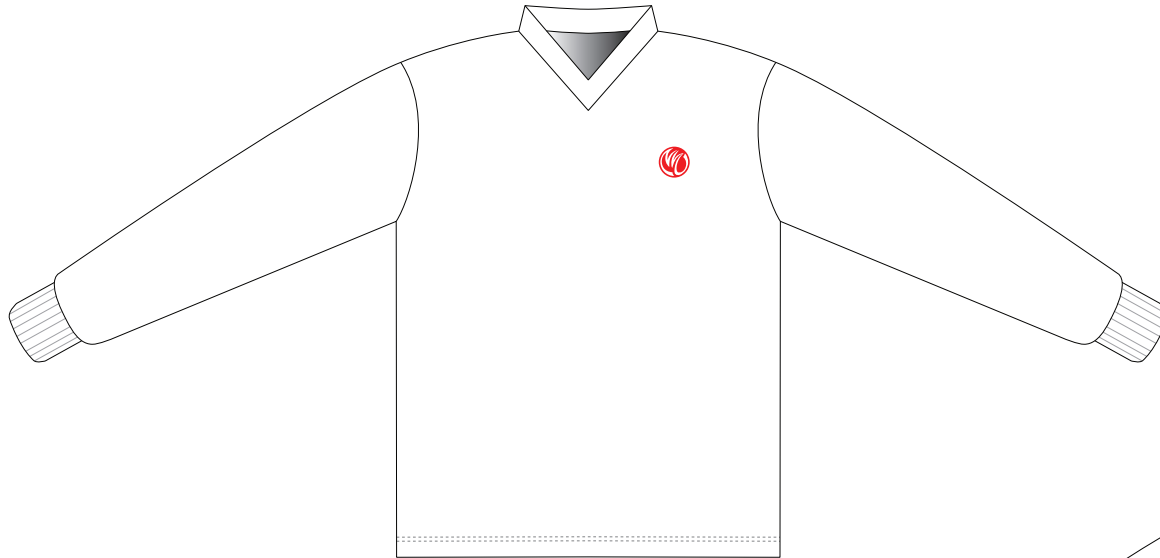

AYA02 Long Sleeve BMX/Downhill Jersey

Set-in Sleeve; V Neck; with Rib Cuffs

www.nimblewear.com
www.nimblewear.net

FRONT