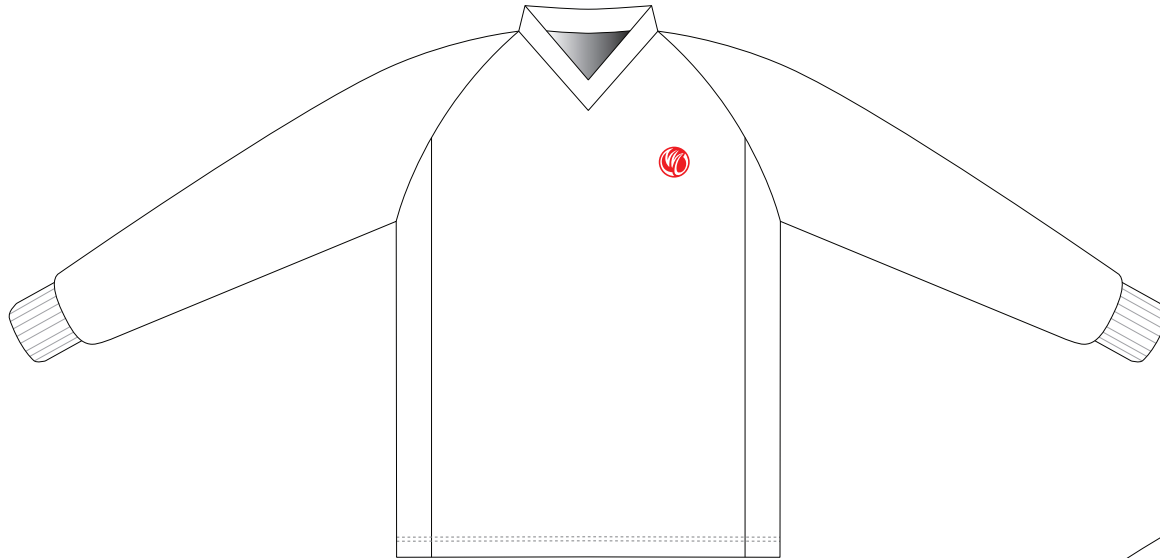

AYA05 Long Sleeve BMX/Downhill Jersey

Raglan Sleeve; V Neck; with Rib Cuffs; with Side Panels

www.nimblewear.com
www.nimblewear.net

FRONT