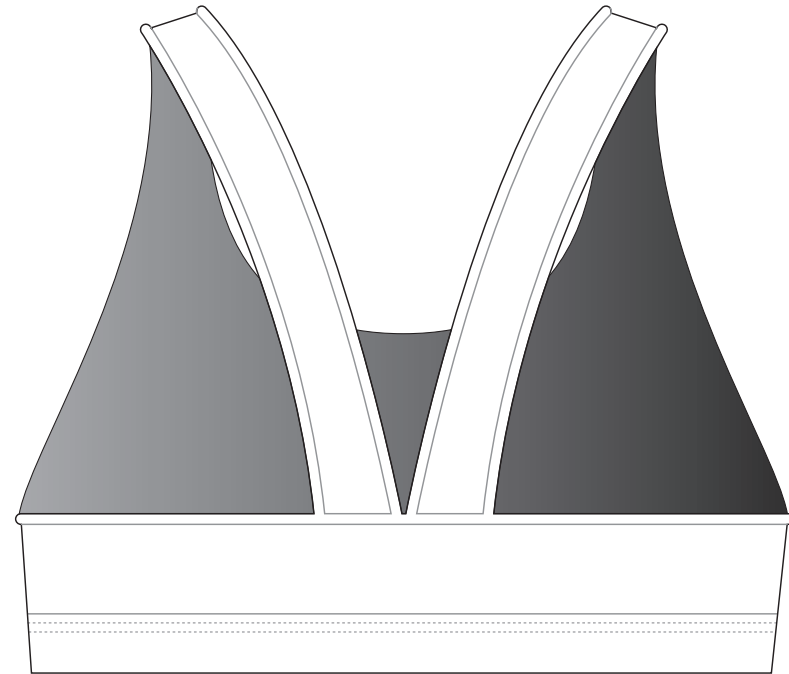

CD001 Sports Bra

CUSTOMER: _____ VERSION: 1
DESIGN REQUEST NUMBER: _____ DATE: 00 / 00 / 2015
www.nimblewear.com sales@nimblewear.com

RACERBACK, WOMEN

Please note that NIMBLEWEAR logo must appear on the upper chest area (left or right) and at the back center.

RIGHT BINDING

LEFT BINDING

NECK TRIM

FRONT

BACK

COLORS USED:

FLATLOCK COLOR OPTIONS:

- This template can be edited with vector graphic software programs. Adobe Illustrator CS5 is recommended.
- All logos must be provided in vector format and all fonts must be converted into outline.
- The color on-screen may vary from the finished product. To confirm the color please refer to PANTONE® MATCHING SYSTEM FORMULA GUIDE Solid Coated.
- We will try the best to match the PANTONE® colors when printing, but exact matching cannot be guaranteed, due to variation in temperature, humidity and materials.