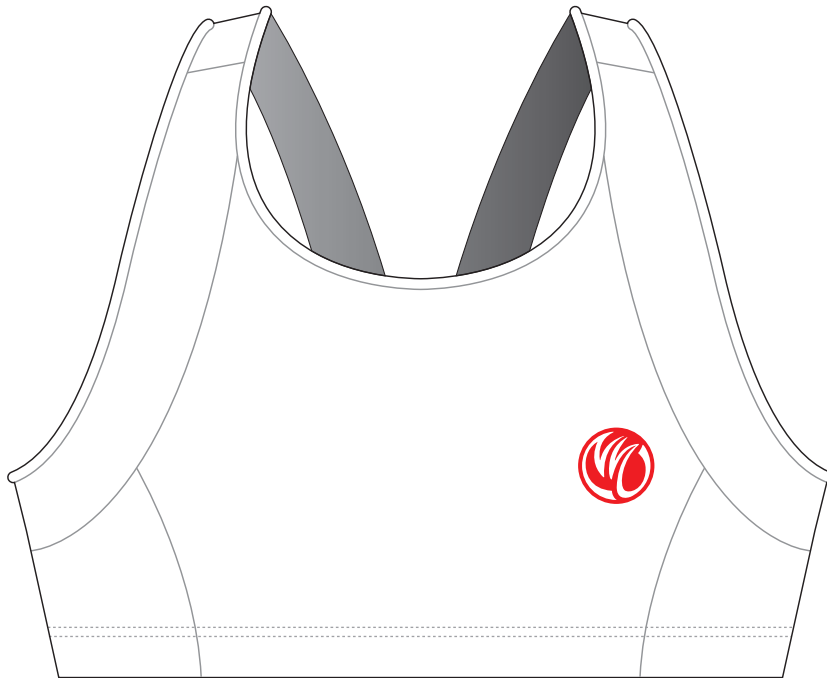

CD003 Sports Bra

CUSTOMER: _____ VERSION: 1
DESIGN REQUEST NUMBER: _____ DATE: 00 / 00 / 2015
www.nimblewear.com sales@nimblewear.com

FASHION, WOMEN

Please note that NIMBLEWEAR logo must appear on the upper chest area (left or right).

RIGHT BINDING

LEFT BINDING

NECK TRIM

FRONT

BACK

COLORS USED:

FLATLOCK COLOR OPTIONS:

- This template can be edited with vector graphic software programs. Adobe Illustrator CS5 is recommended.
- All logos must be provided in vector format and all fonts must be converted into outline.
- The color on-screen may vary from the finished product. To confirm the color please refer to PANTONE® MATCHING SYSTEM FORMULA GUIDE Solid Coated.
- We will try the best to match the PANTONE® colors when printing, but exact matching cannot be guaranteed, due to variation in temperature, humidity and materials.