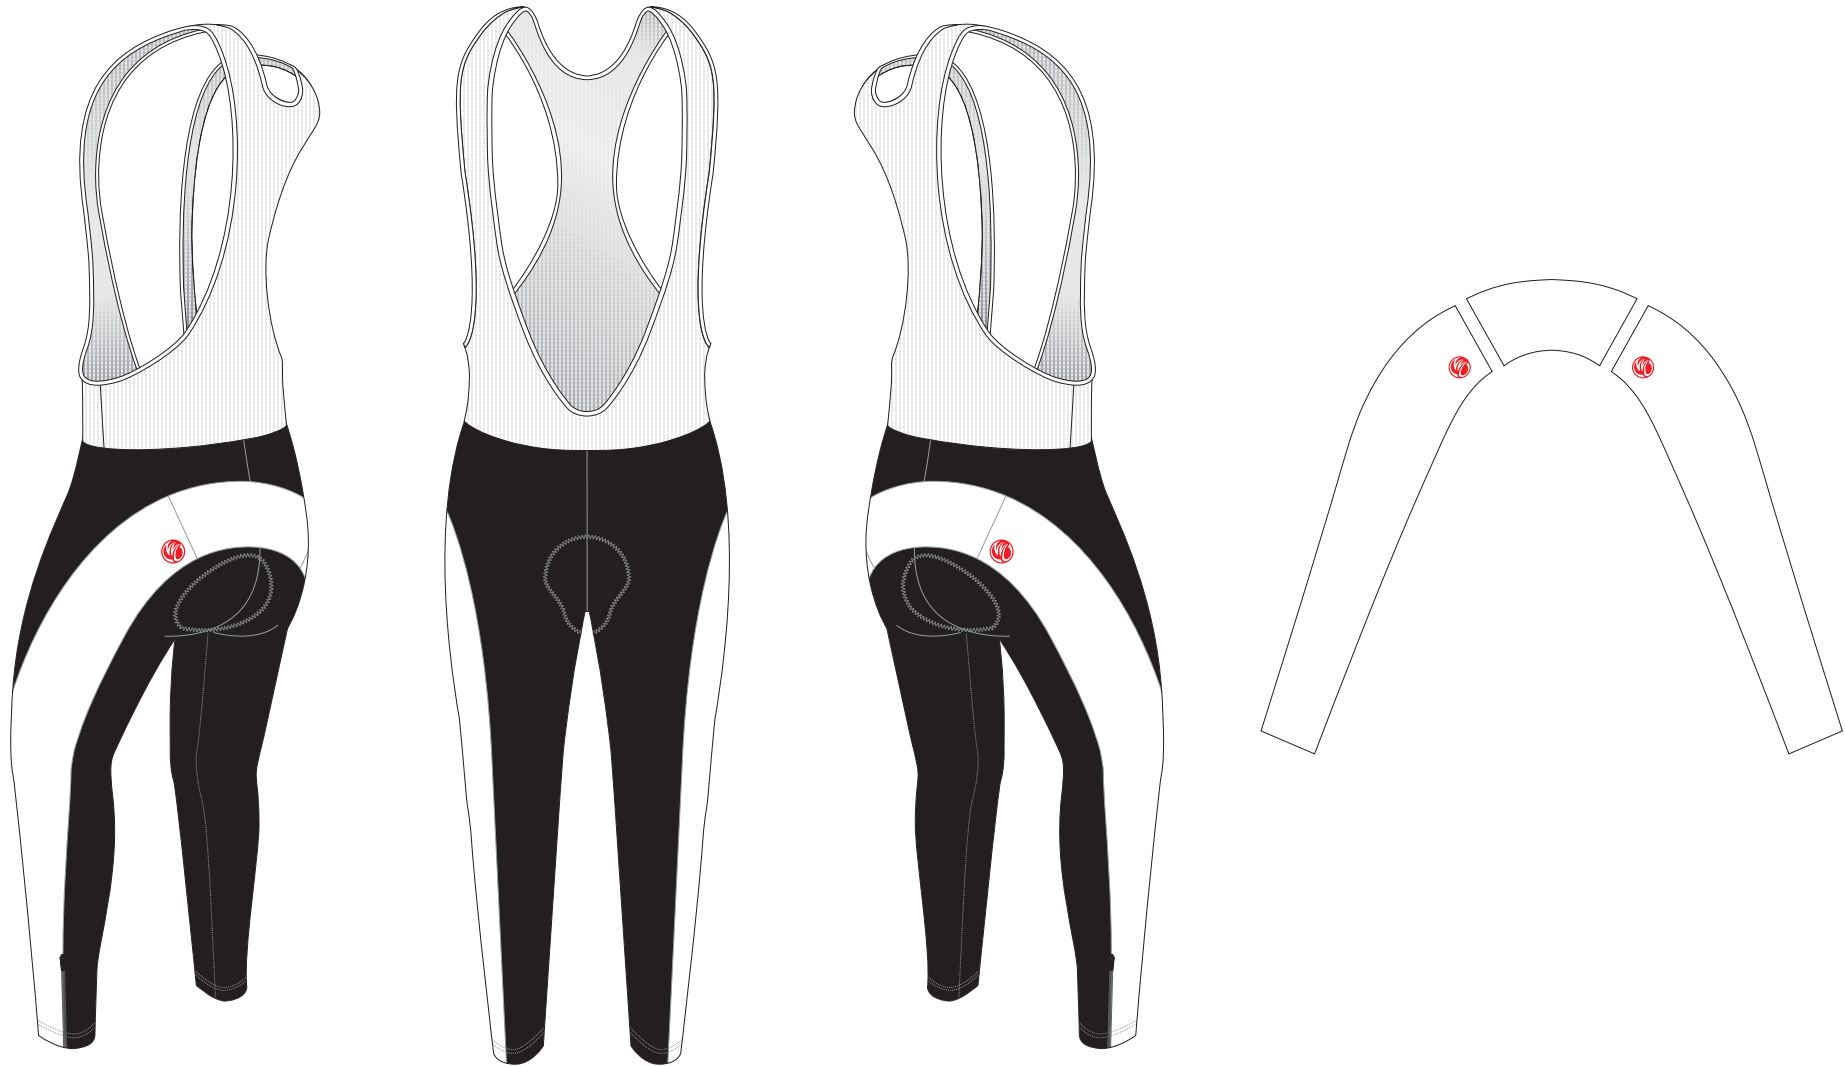

TAJ02A Cycling Bib Tights

U Style, with Short Zippers

CUSTOMER: _____ VERSION: 1
DESIGN REQUEST NUMBER: _____ DATE: 00 / 00 / 2014
www.nimblewear.com sales@nimblewear.com

Please note that NIMBLEWEAR logo must appear on the side panels.