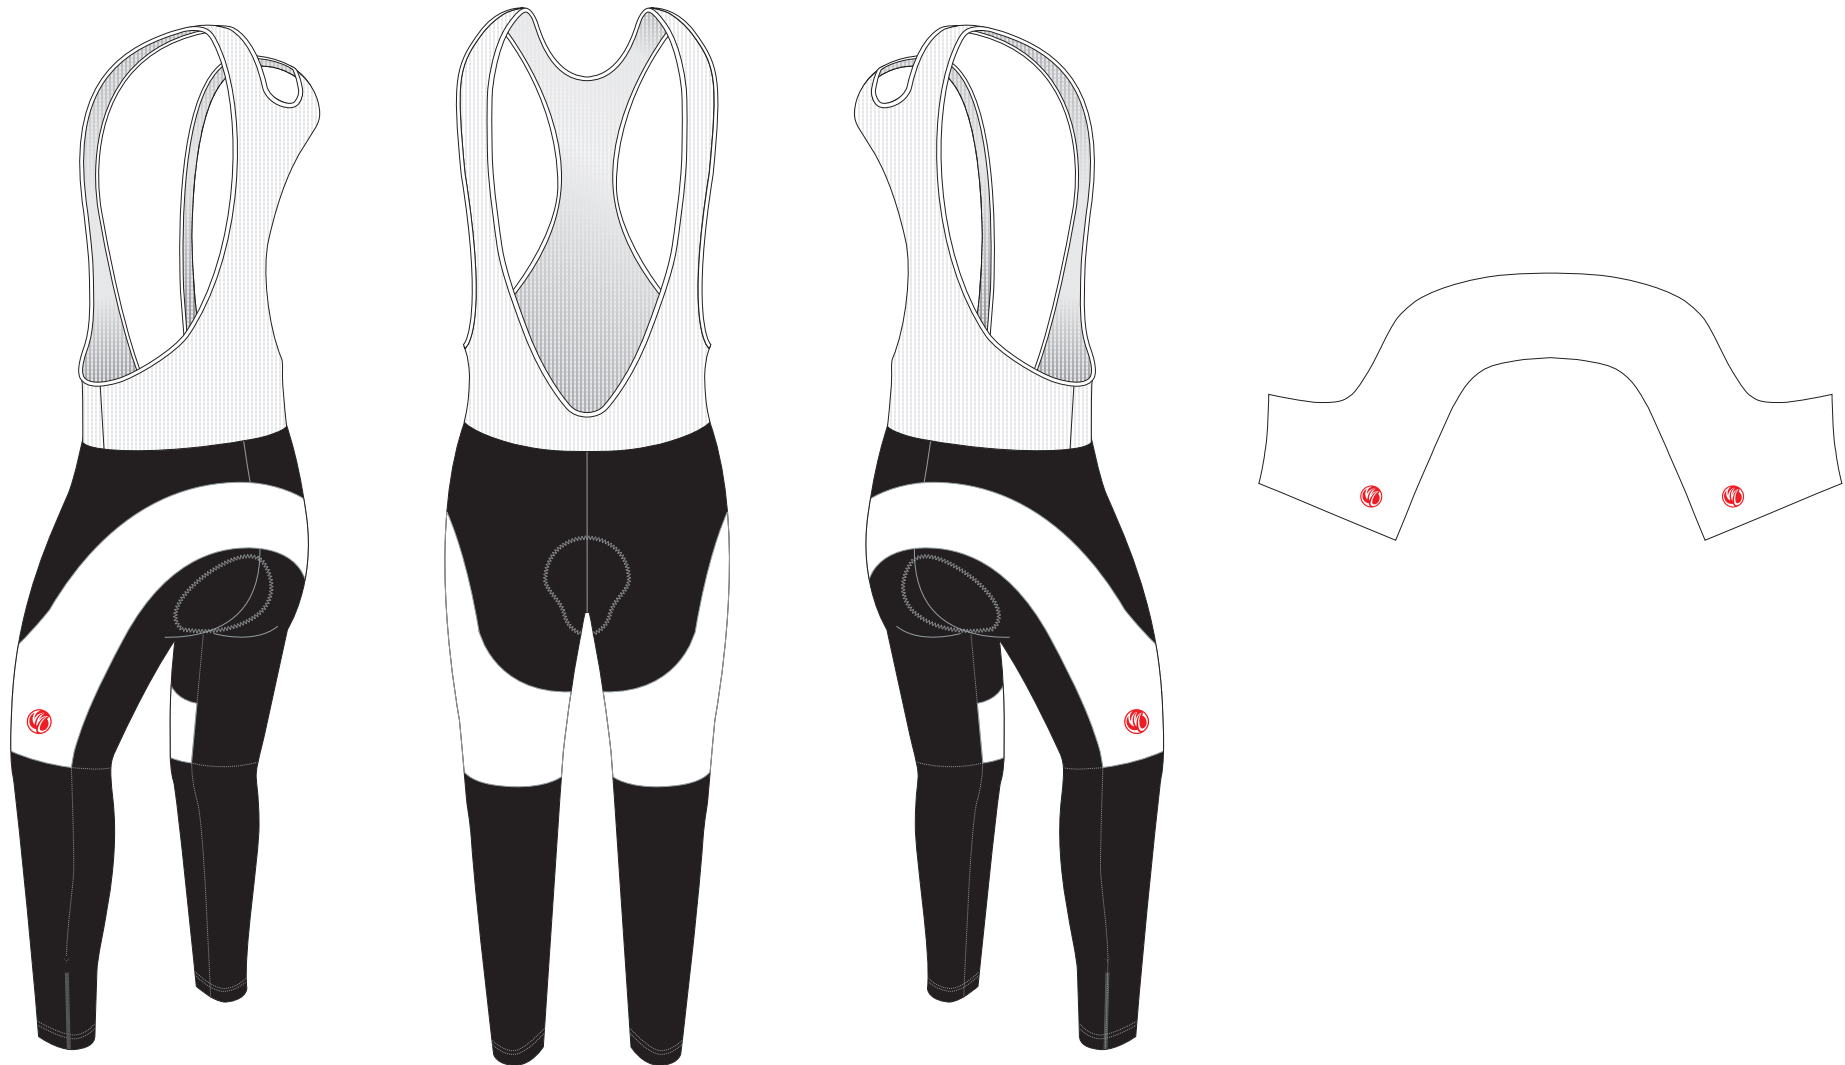

TAJ03A Cycling Bib Tights

U Wrap Style, with Short Zippers

CUSTOMER: _____ VERSION: 1
DESIGN REQUEST NUMBER: _____ DATE: 00 / 00 / 2014
www.nimblewear.com sales@nimblewear.com

Please note that NIMBLEWEAR logo must appear on the side panels.

PRE-DYED LYCRA:

- PANTONE® Black C
- PANTONE® Red 186C
- PANTONE® Dark Navy 2767 C
- PANTONE® Navy Blue 2735 C
- PANTONE® Light Blue 285 C
- PANTONE® Cool Grey 11C
- PANTONE® Green 340 C