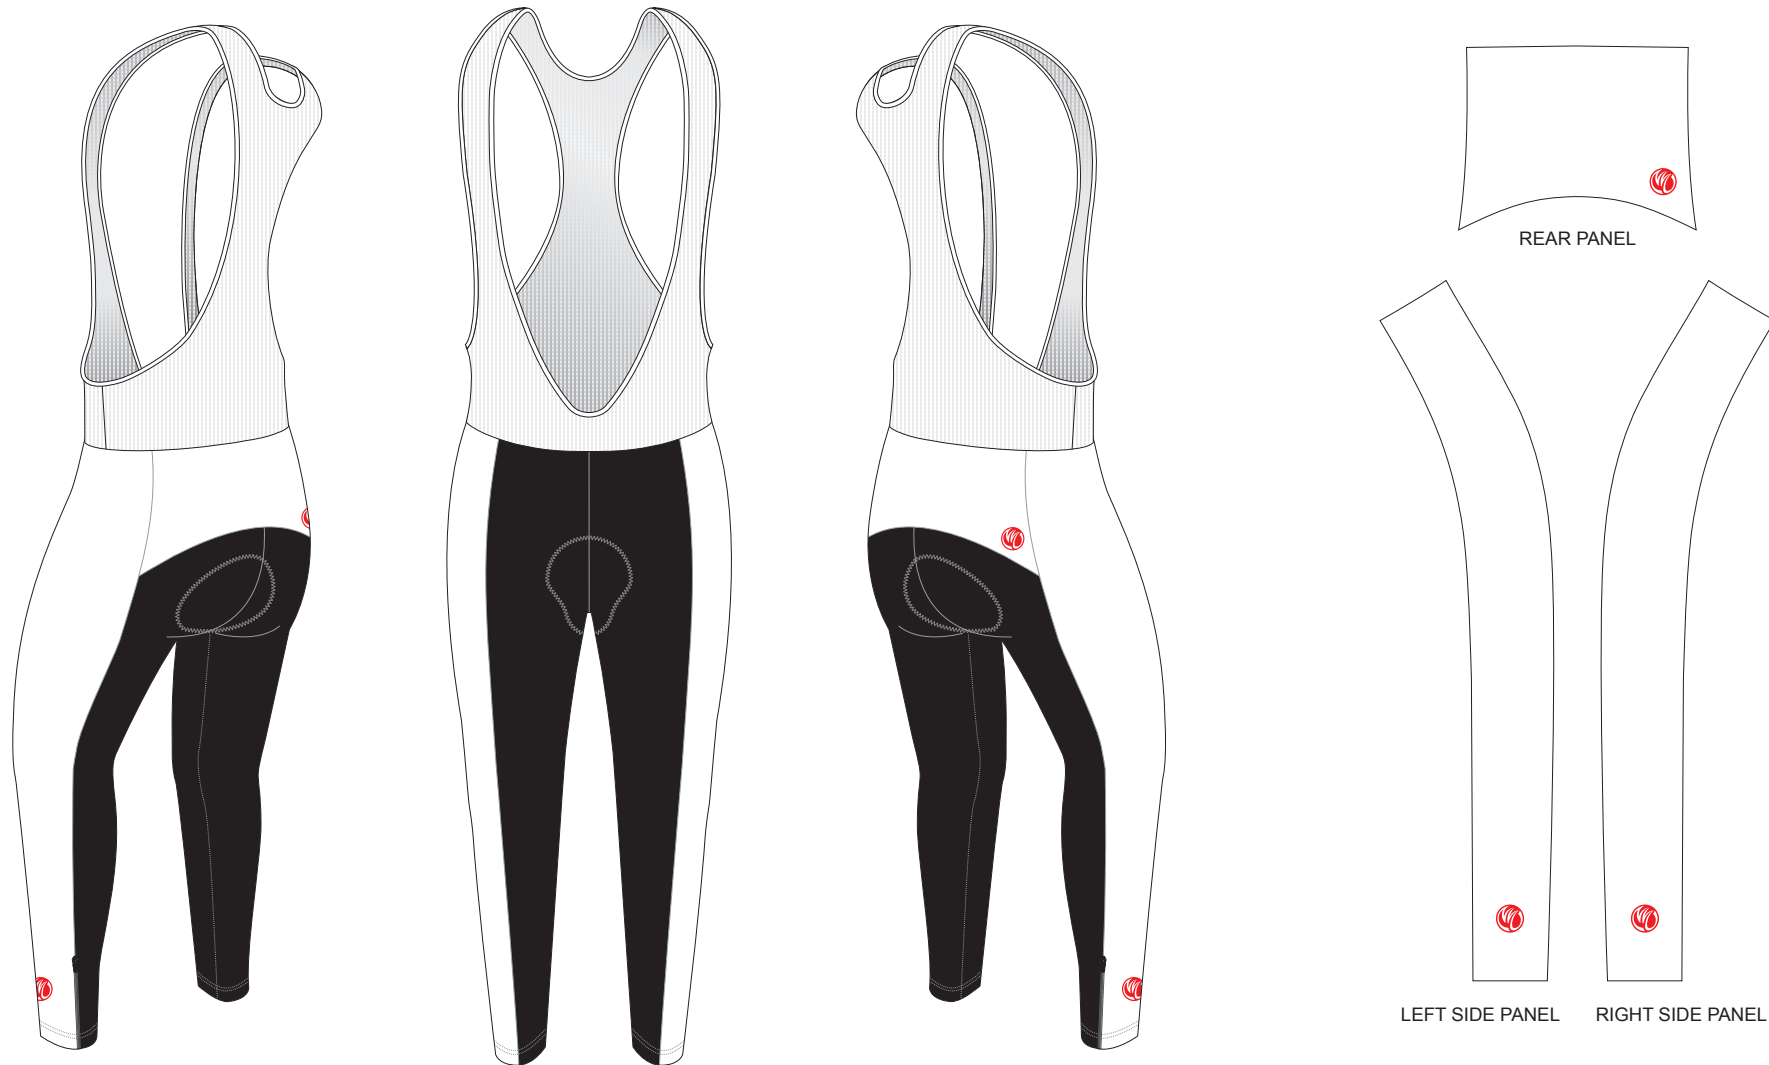

TAJ01A Cycling Bib Tights

C Style, with Short Zippers

CUSTOMER: _____ VERSION: 1
 DESIGN REQUEST NUMBER: _____ DATE: 00 / 00 / 2014
 www.nimblewear.com sales@nimblewear.com

Please note that NIMBLEWEAR logo must appear on the side panels and the back panel.

PRE-DYED LYCRA:

COLORS USED:

FLATLOCK COLOR OPTIONS:

- This template can be edited with vector graphic software programs. Adobe Illustrator CS5 is recommended.
- All logos must be provided in vector format and all fonts must be converted into outline.
- The color on-screen may vary from the finished product. To confirm the color please refer to PANTONE® MATCHING SYSTEM FORMULA GUIDE Solid Coated.
- We will try the best to match the PANTONE® colors when printing, but exact matching cannot be guaranteed, due to variation in temperature, humidity and materials.