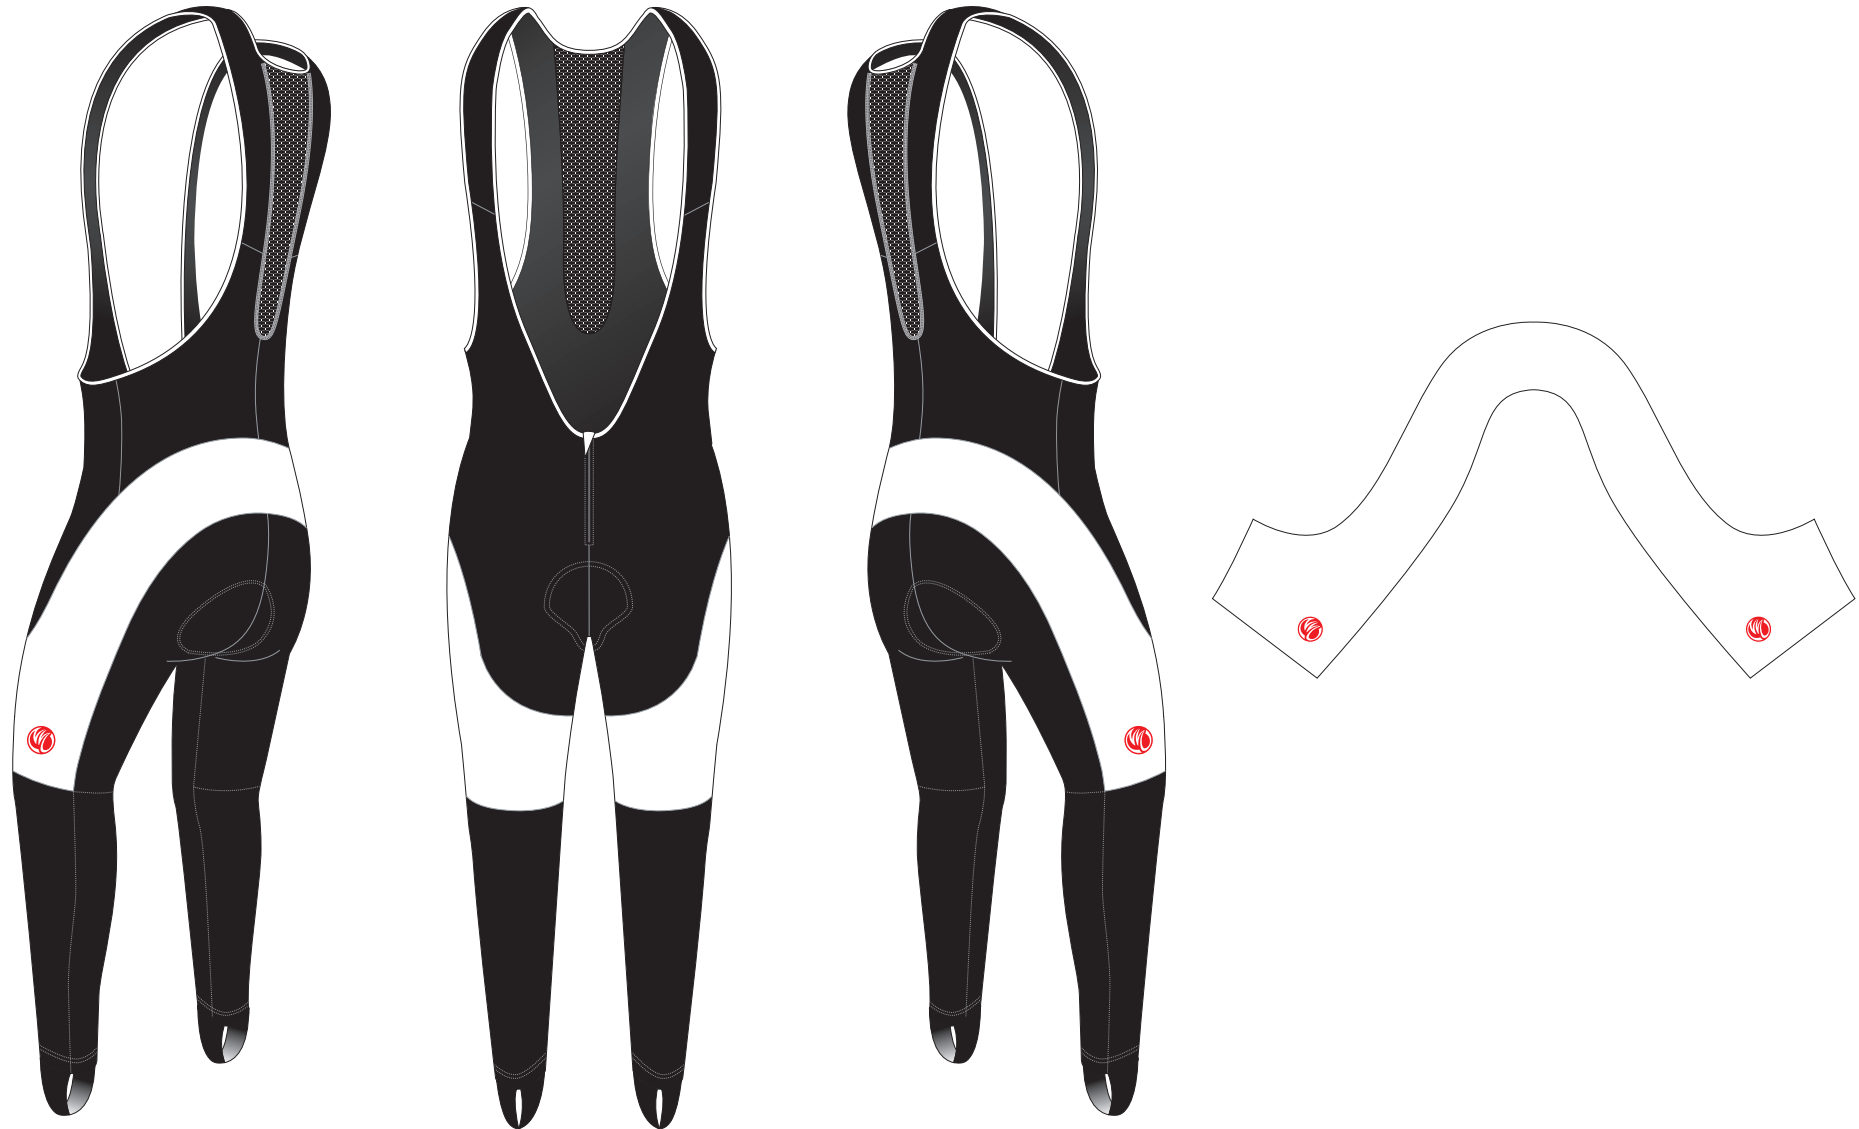

TAJ05B Cycling Bib Tights

U Wrap Style, with Loop, with Front Zipper

CUSTOMER: _____ VERSION: 1
 DESIGN REQUEST NUMBER: _____ DATE: 00 / 00 / 2014
 www.nimblewear.com sales@nimblewear.com

Please note that NIMBLEWEAR logo must appear on the side panels.