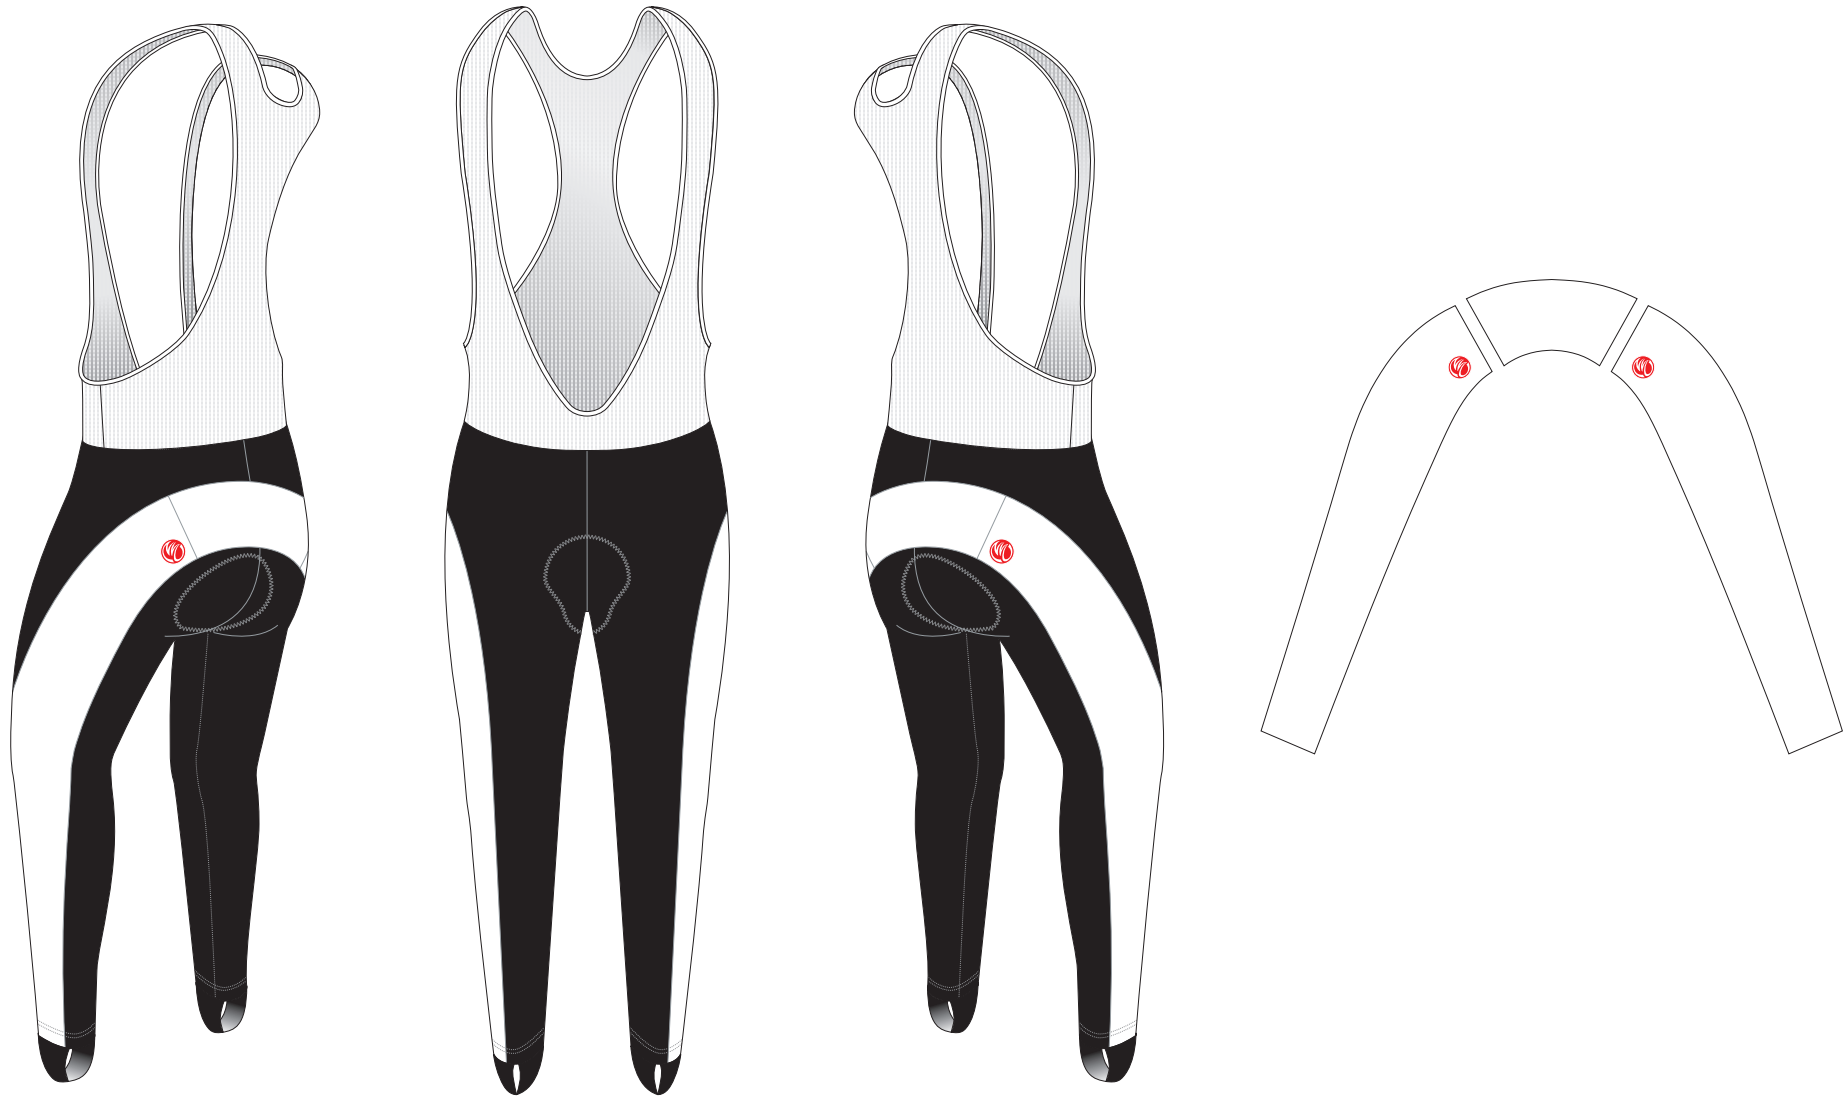

TAJ04A Cycling Bib Tights

U Style, with Loop

CUSTOMER: _____ VERSION: 1
DESIGN REQUEST NUMBER: _____ DATE: 00 / 00 / 2014
www.nimblewear.com sales@nimblewear.com

Please note that NIMBLEWEAR logo must appear on the side panels .

PRE-DYED LYCRA:

PANTONE® Black C

PANTONE® Red 186C

PANTONE® Dark Navy 2767 C

PANTONE® Navy Blue 2735 C

PANTONE® Light Blue 285 C

PANTONE® Cool Grey 11C

PANTONE® Green 340 C