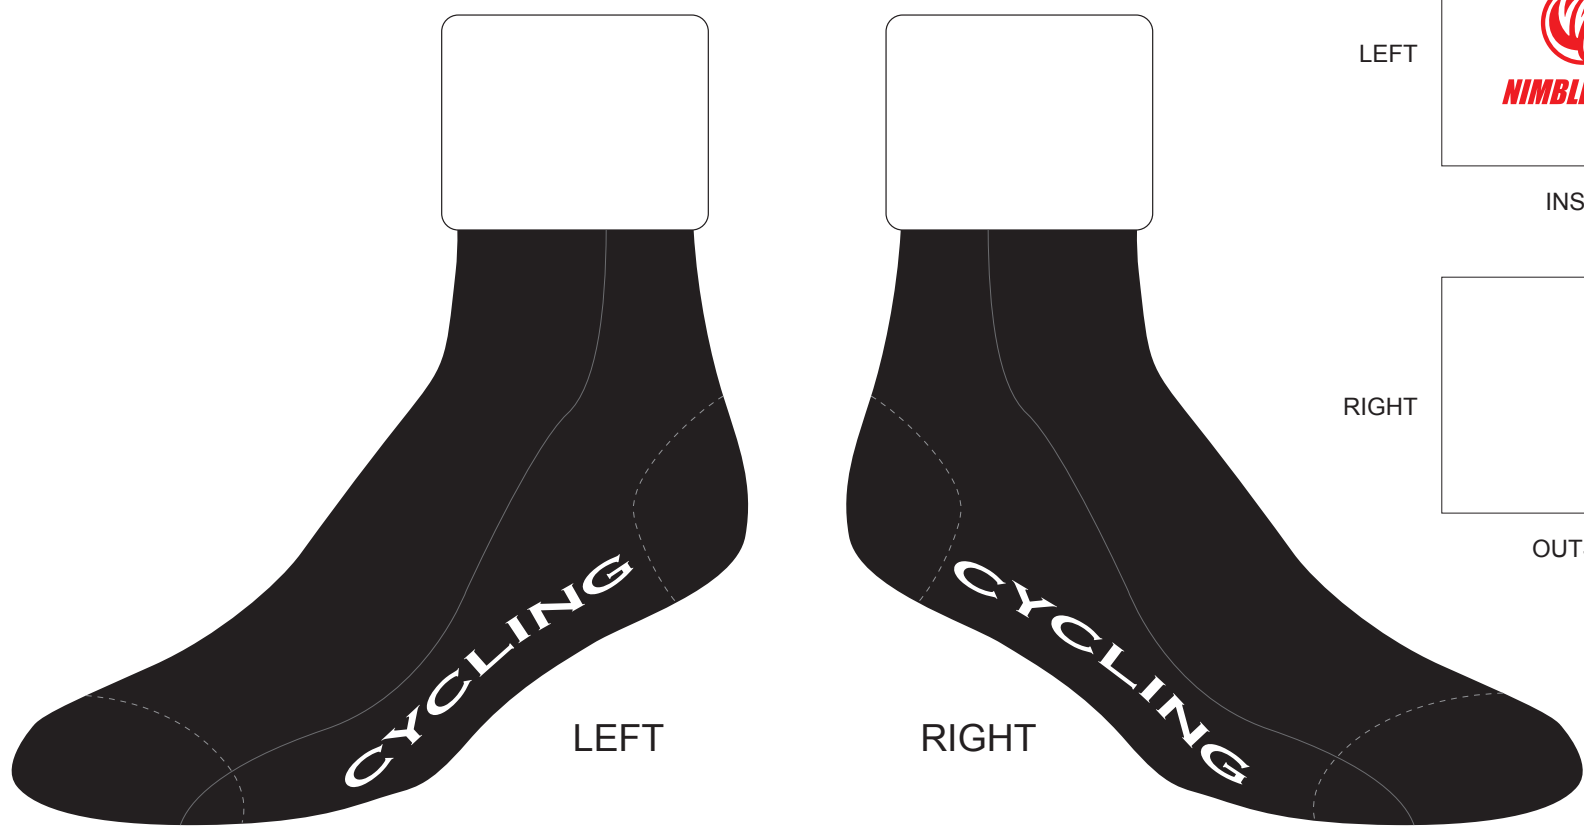

AWA02 Cycling Socks

With Black Knitted Base and Sublimated Cuffs

www.nimblewear.com
www.nimblewear.net