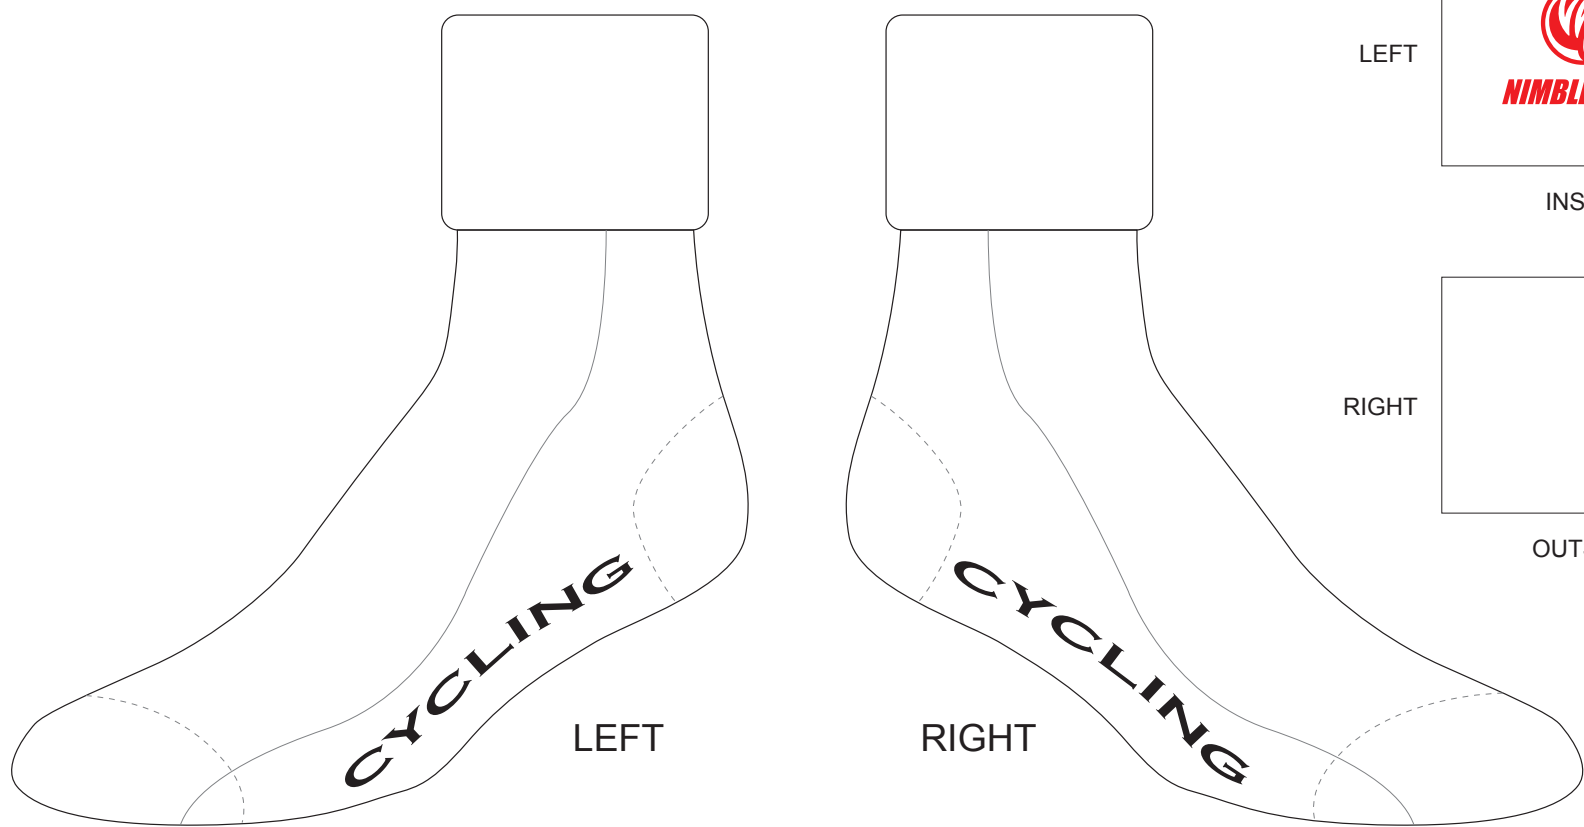

AWA01 Cycling Socks

With White Knitted Base and Sublimated Cuffs

www.nimblewear.com
www.nimblewear.net

FLAT VIEW