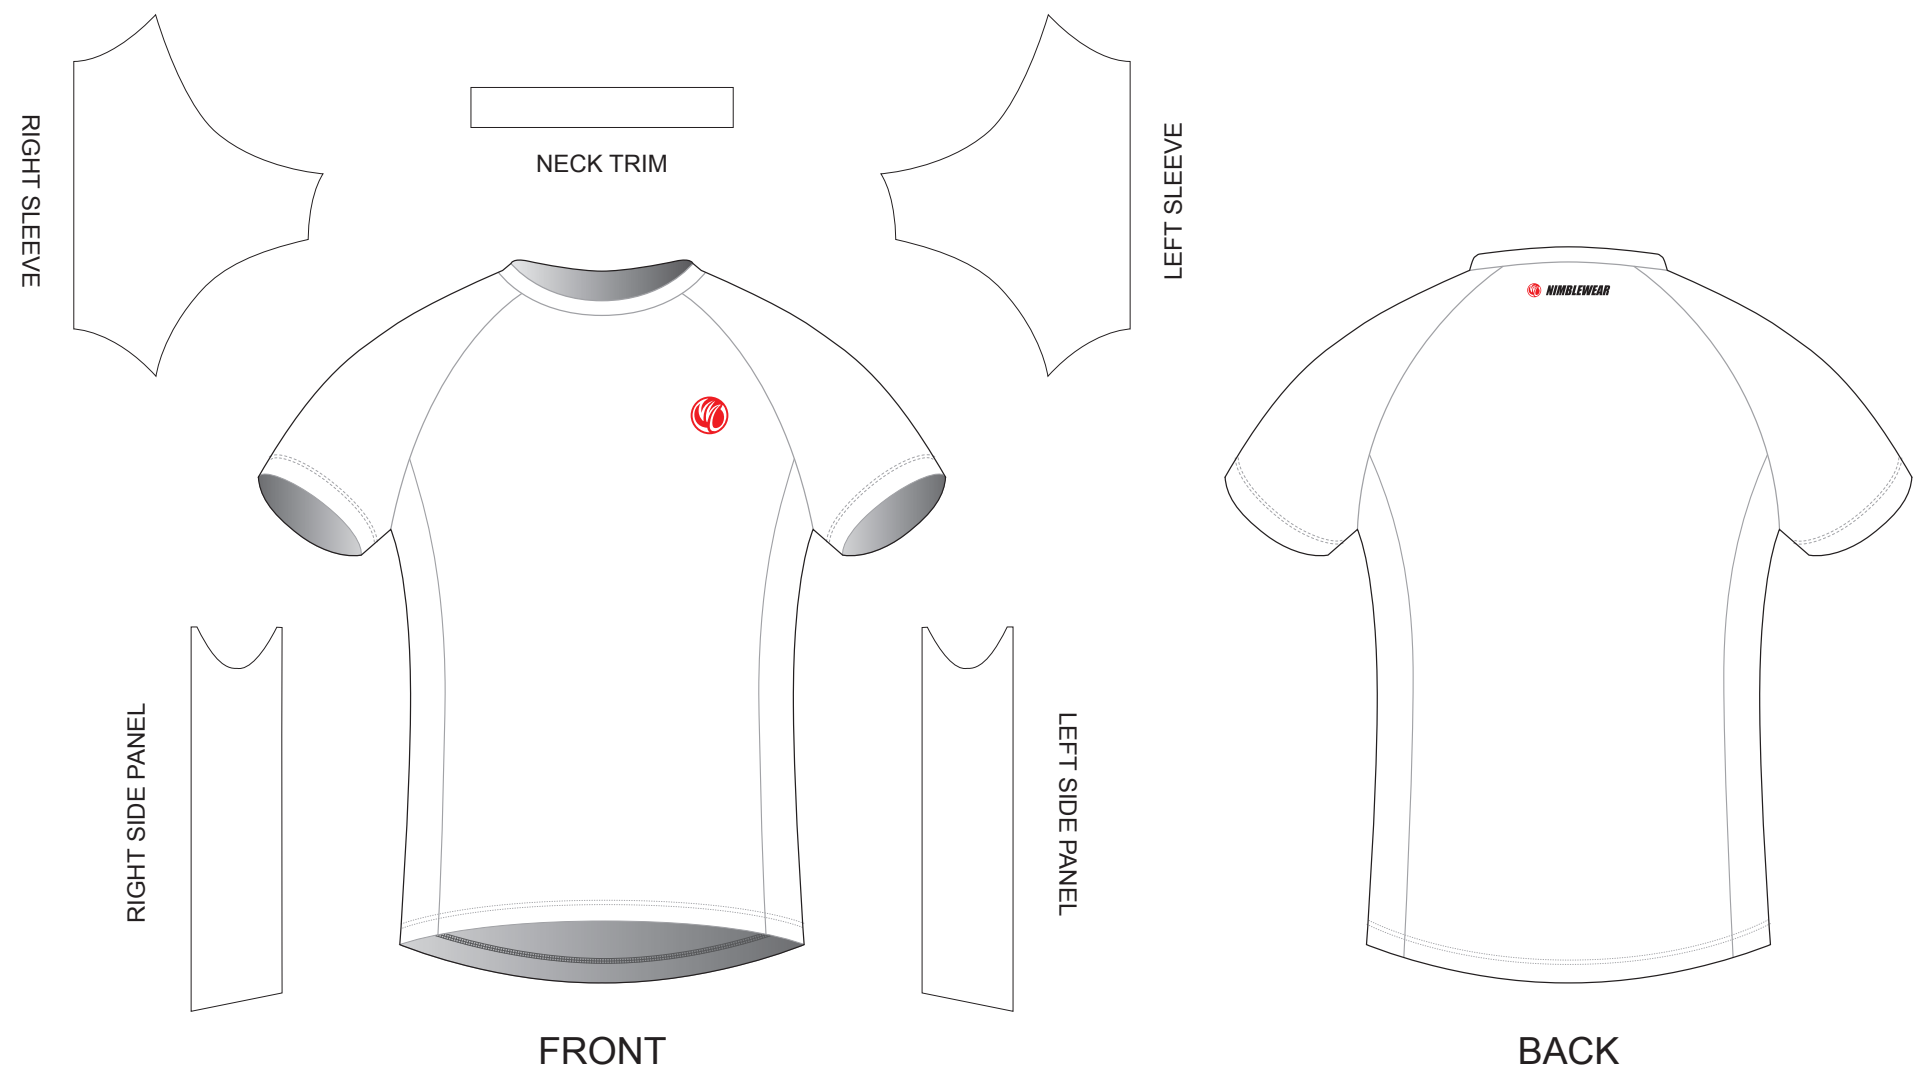

DAA08 Short Sleeve Running Shirt

Women, Raglan Sleeve, Crew Neck, with Side Panels

www.nimblewear.com
www.nimblewear.net