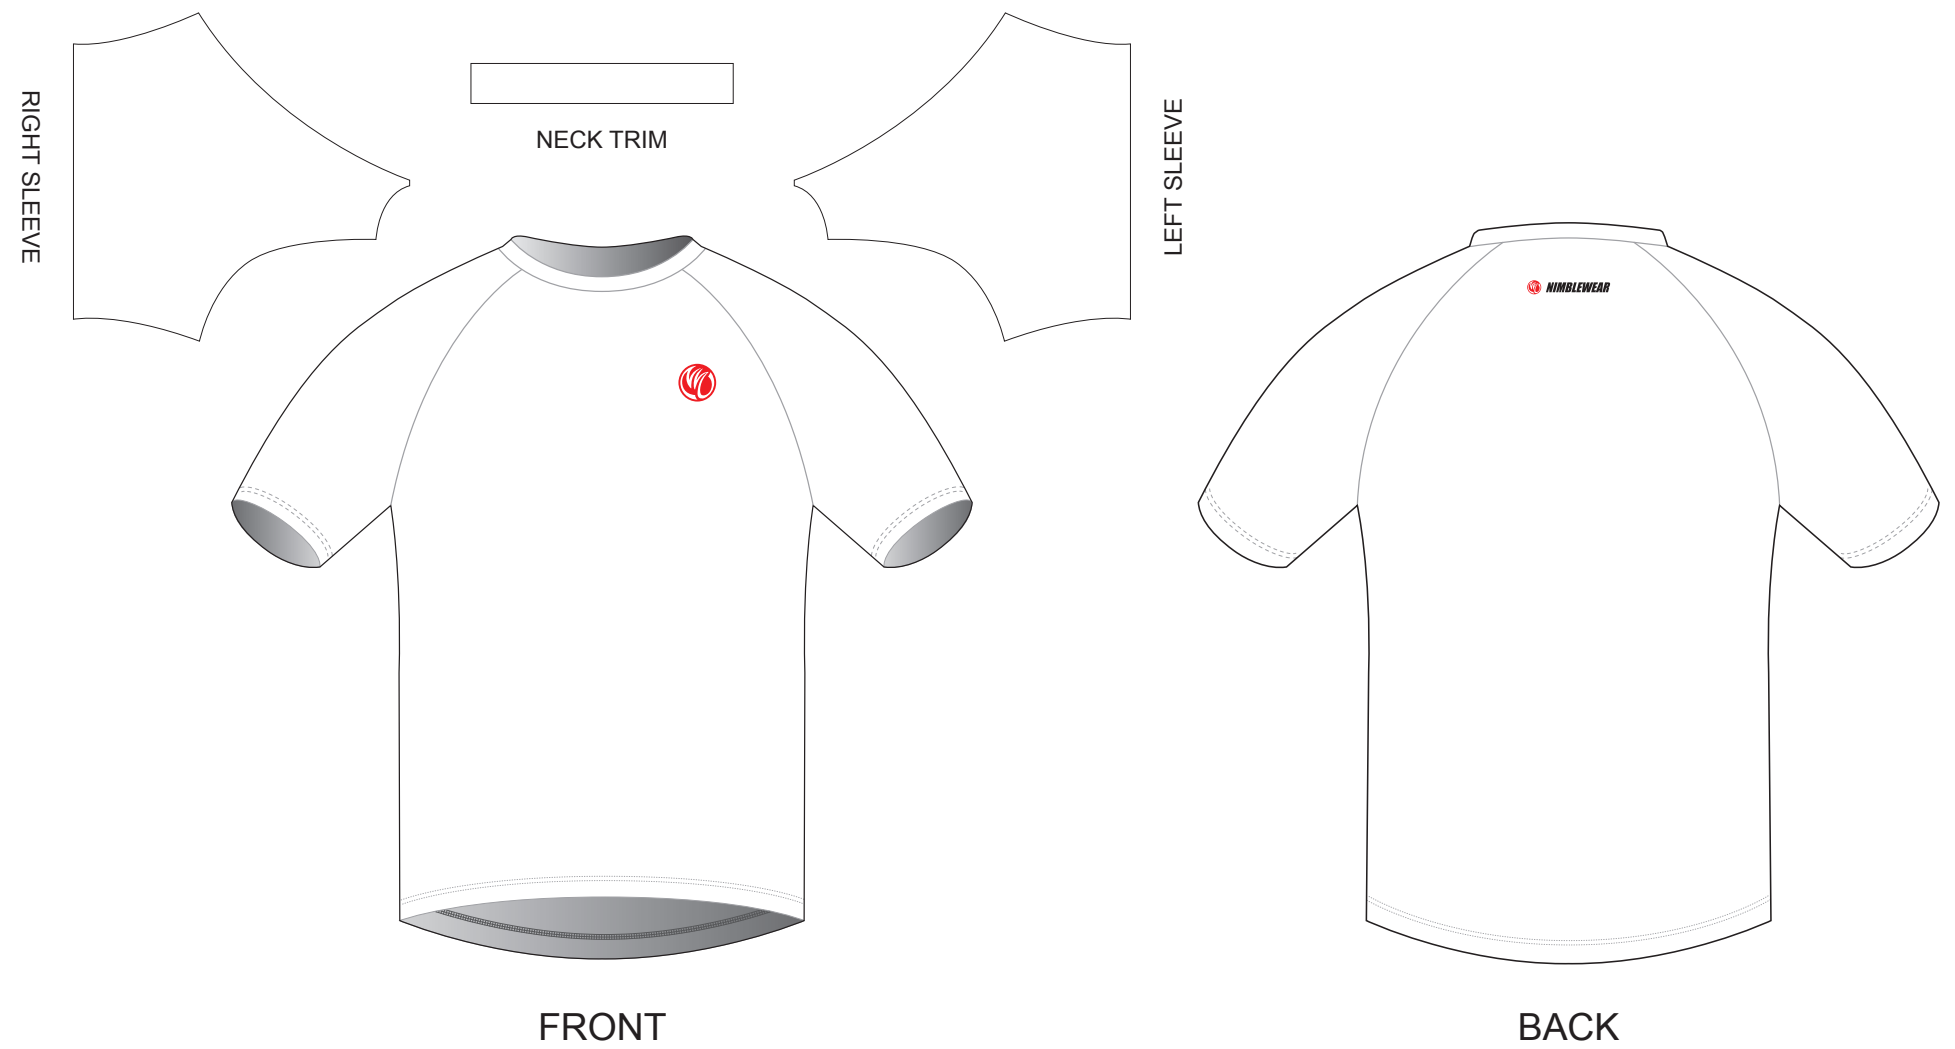

DAA02 Short Sleeve Running Shirt

Raglan Sleeve, Crew Neck

www.nimblewear.com
www.nimblewear.net