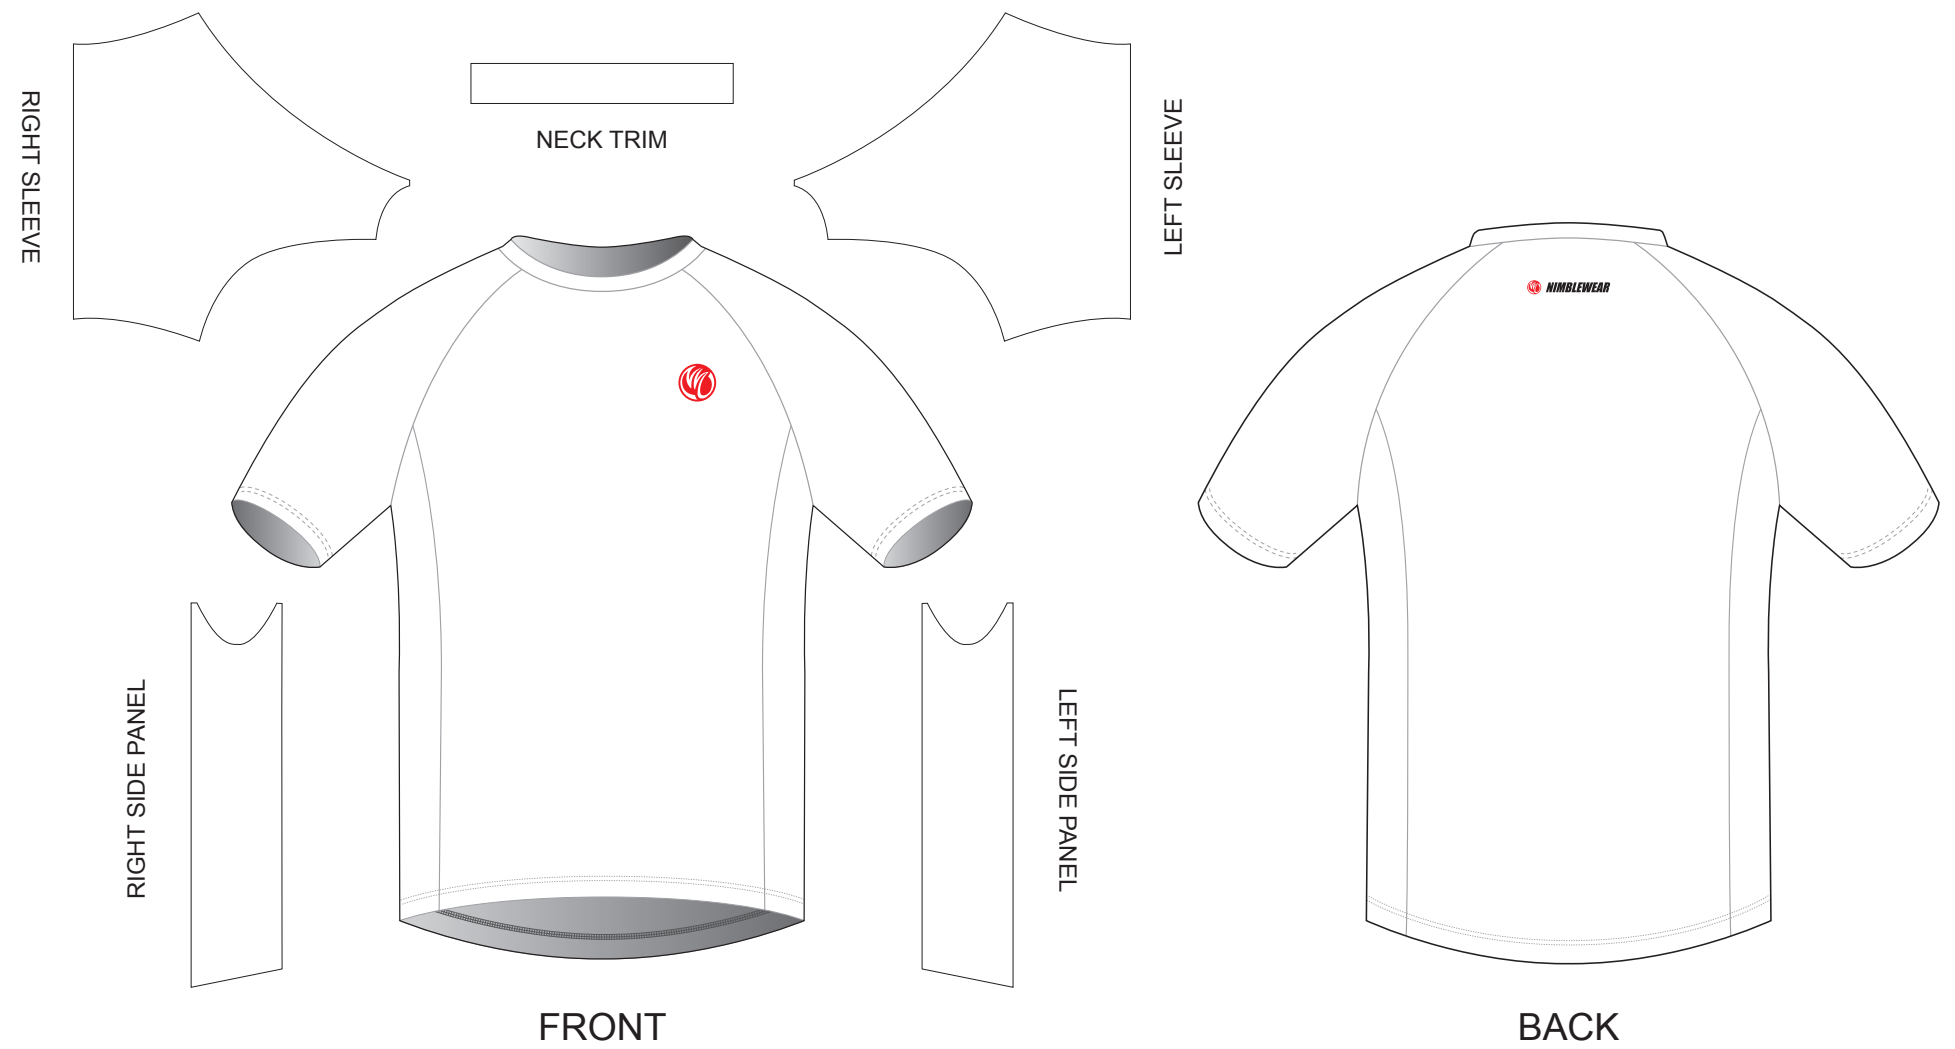

DAA04 Short Sleeve Running Shirt

Raglan Sleeve, Crew Neck, with Side Panels

www.nimblewear.com
www.nimblewear.net