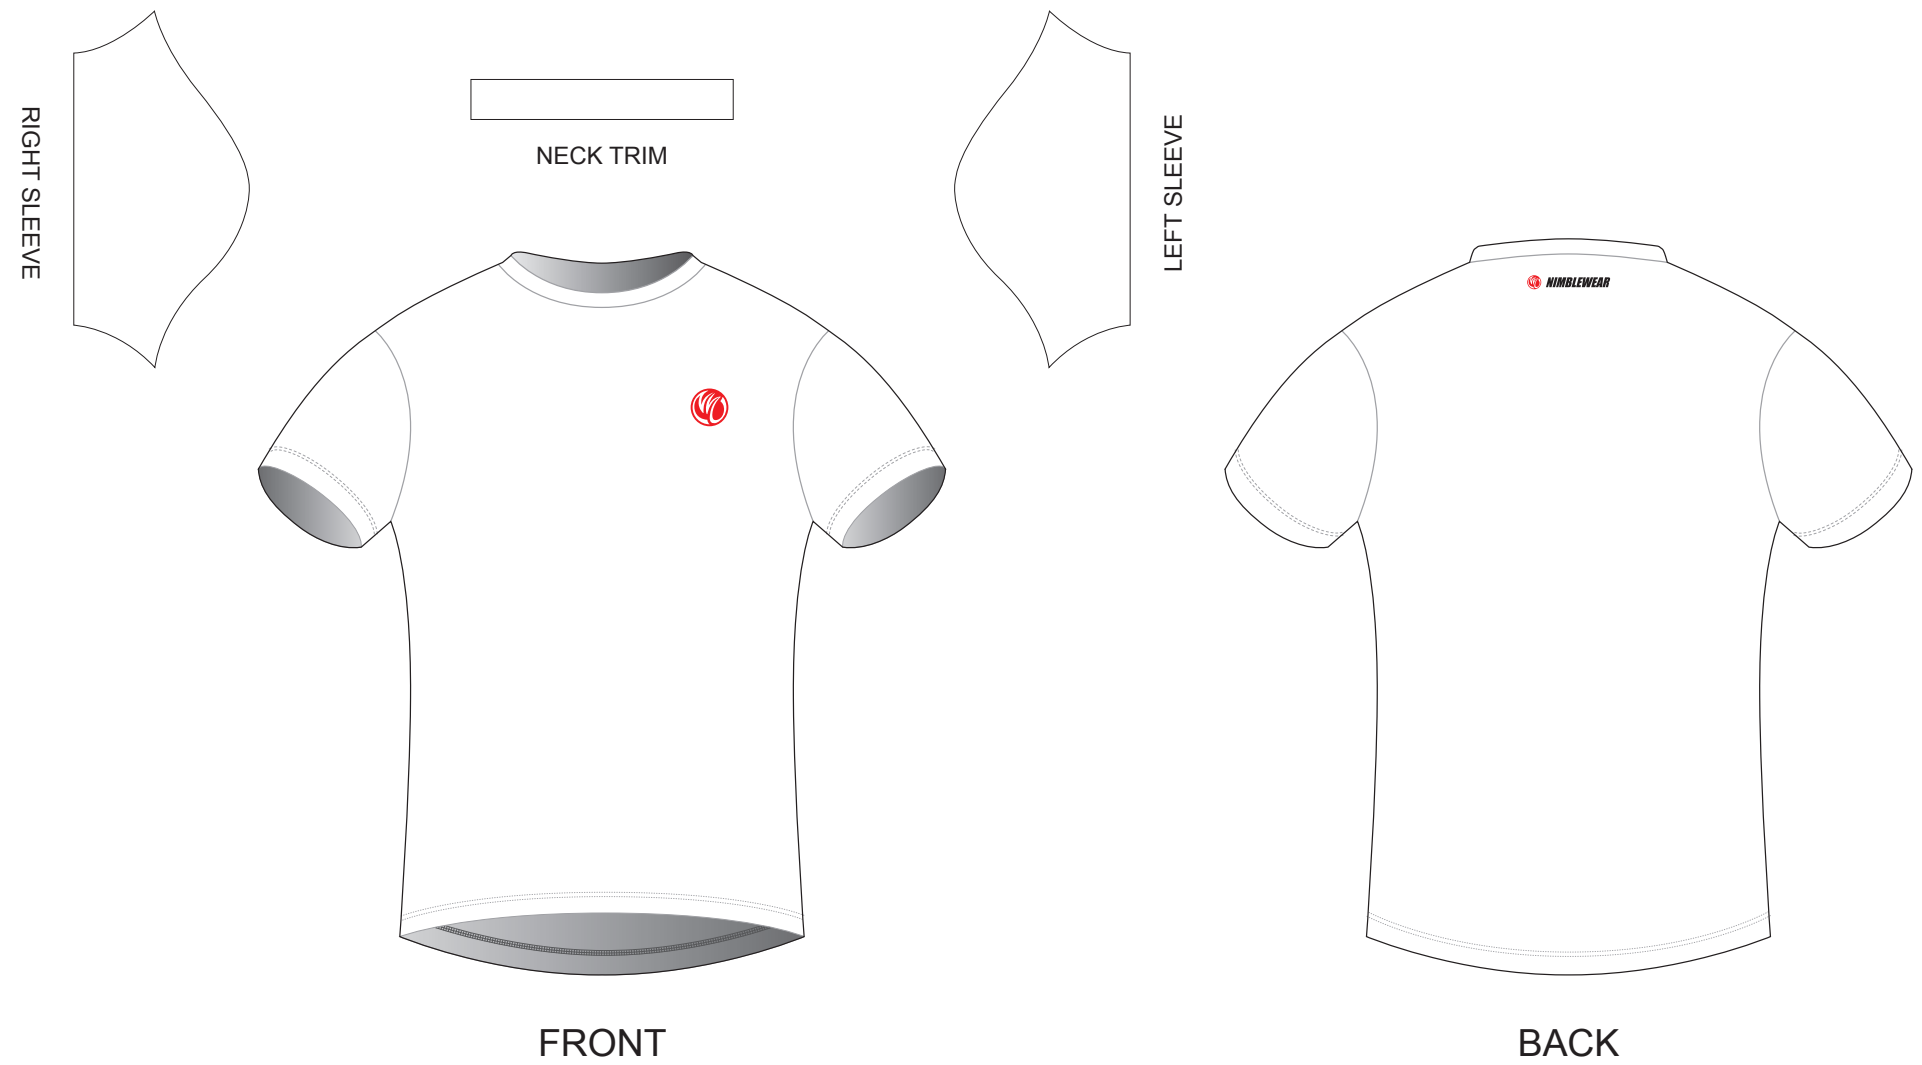

DAA05 Short Sleeve Running Shirt

Women, Set-in Sleeve, Crew Neck

www.nimblewear.com
www.nimblewear.net