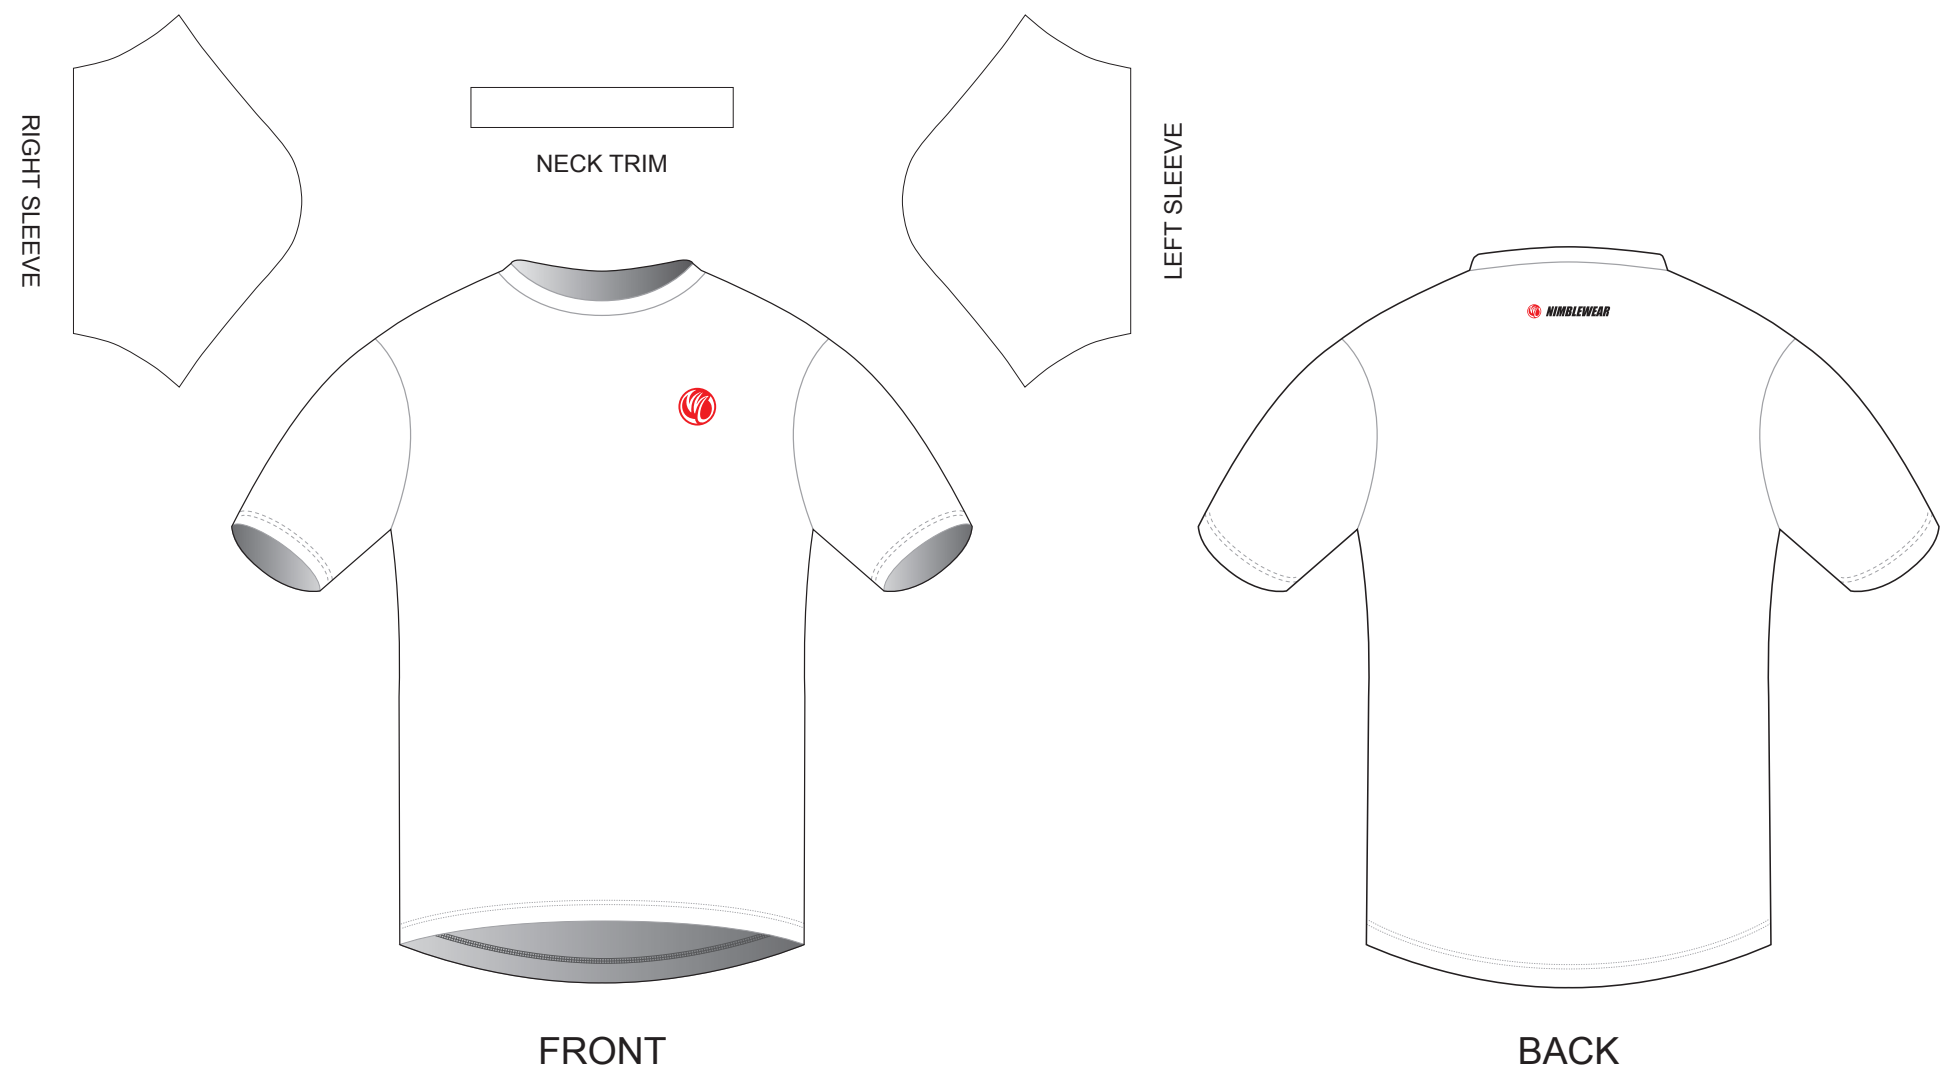

DAA01 Short Sleeve Running Shirt

Set-in Sleeve, Crew Neck

www.nimblewear.com
www.nimblewear.net