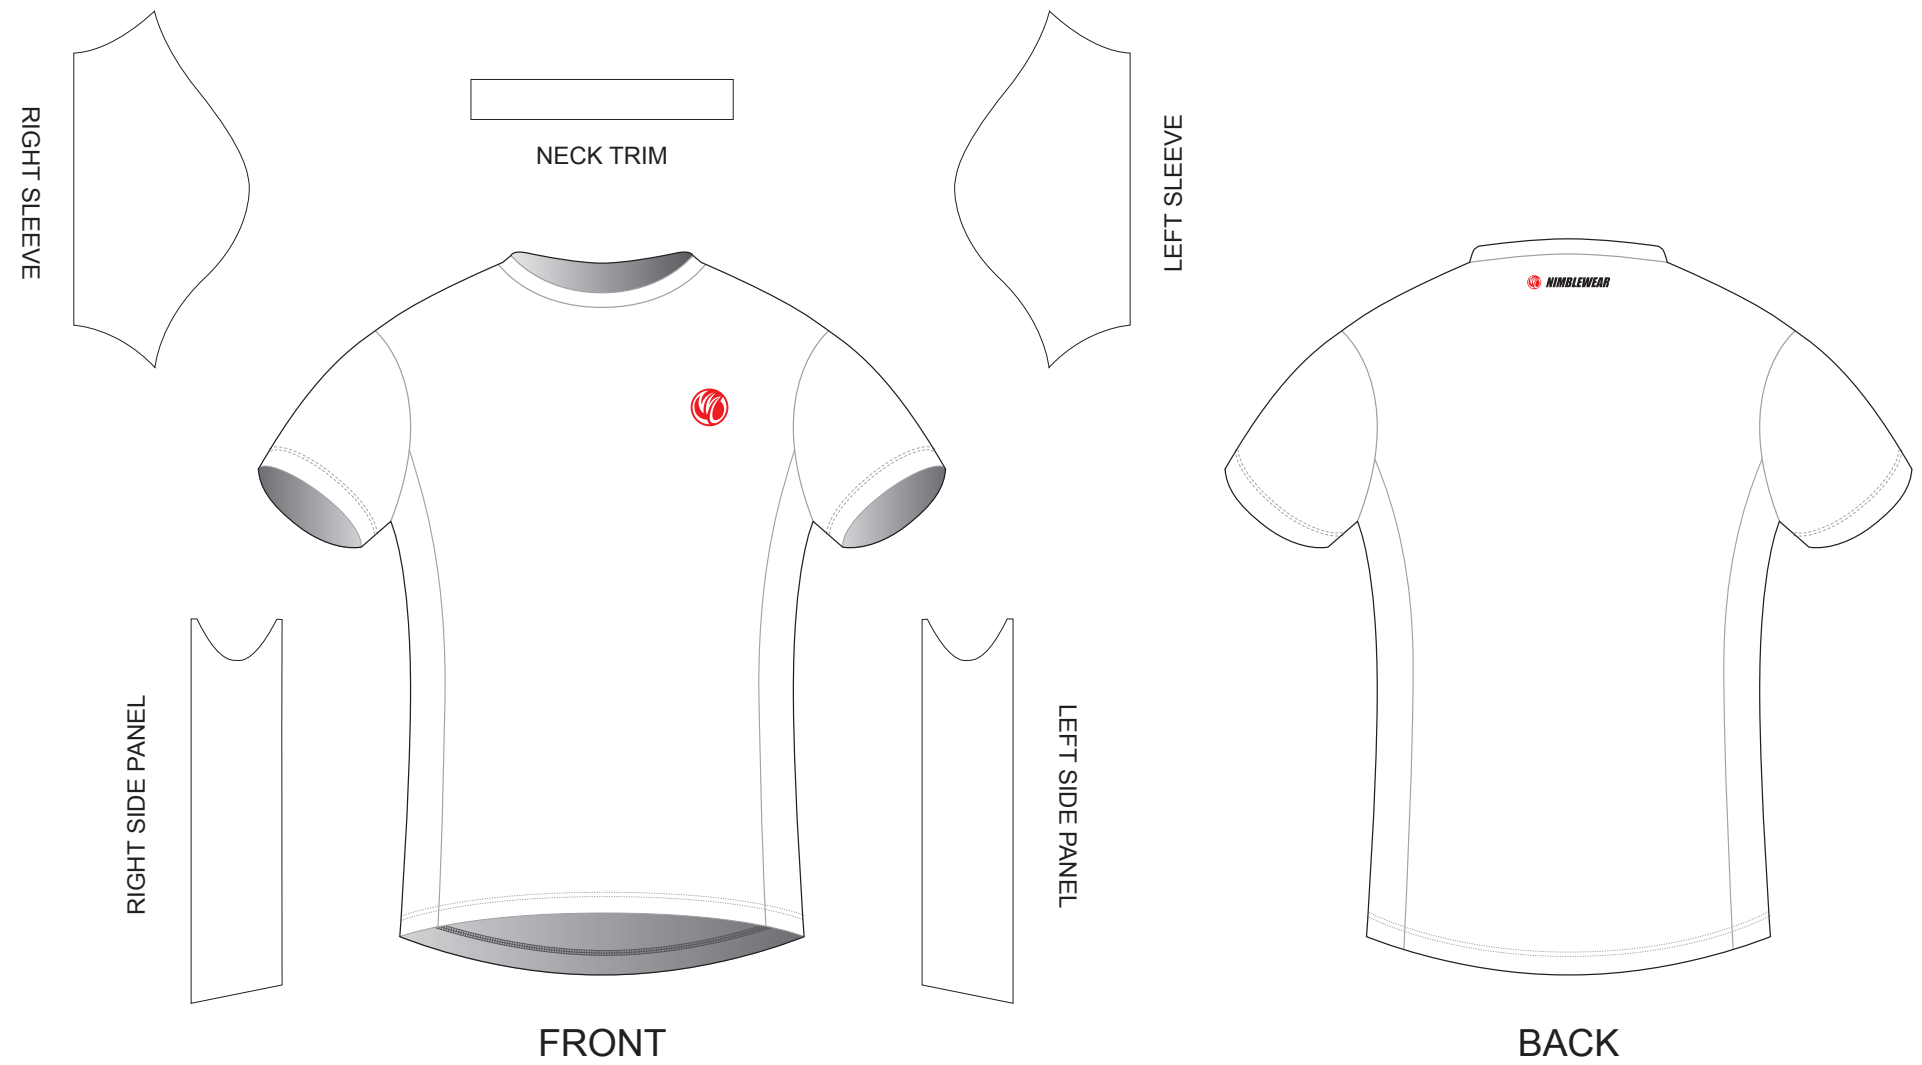

DAA07 Short Sleeve Running Shirt

Women, Set-in Sleeve, Crew Neck, with Side Panels

www.nimblewear.com
www.nimblewear.net