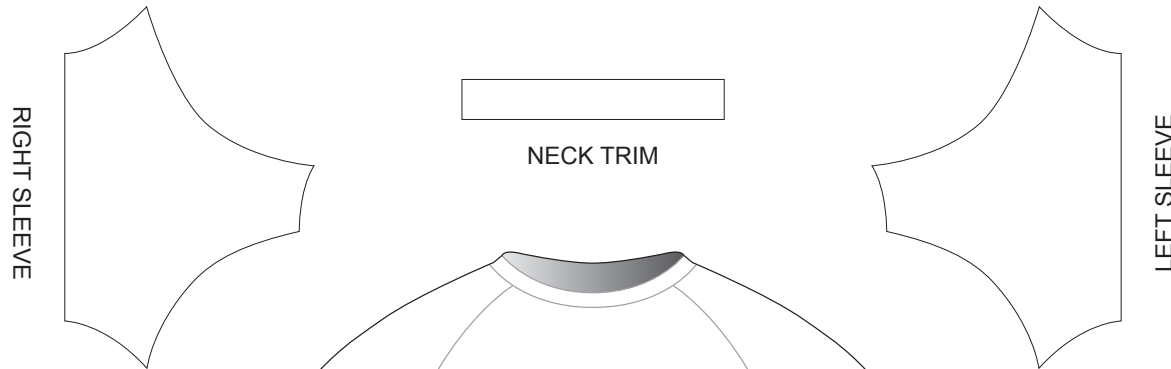

DAA06 Short Sleeve Running Shirt

Women, Raglan Sleeve, Crew Neck

www.nimblewear.com
www.nimblewear.net