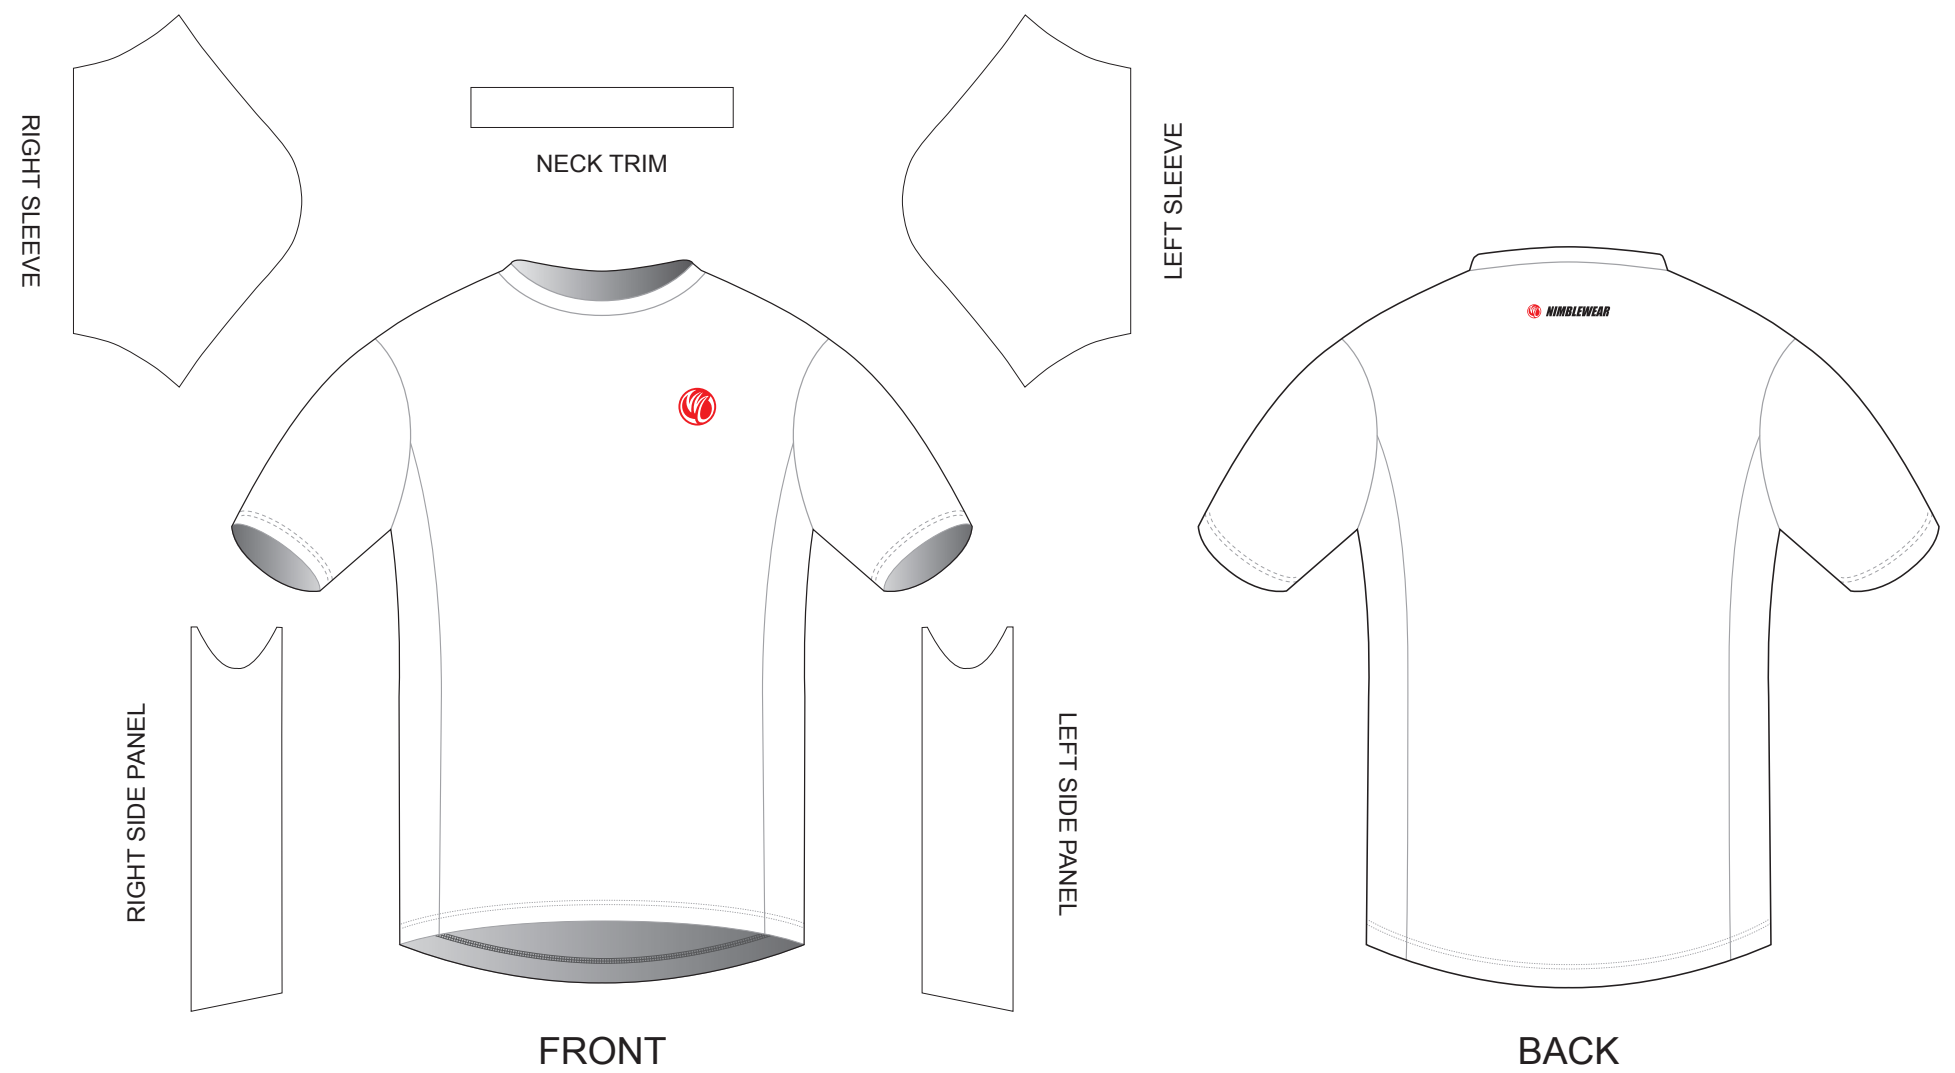

DAA03 Short Sleeve Running Shirt

Set-in Sleeve, Crew Neck, with Side Panels

www.nimblewear.com
www.nimblewear.net