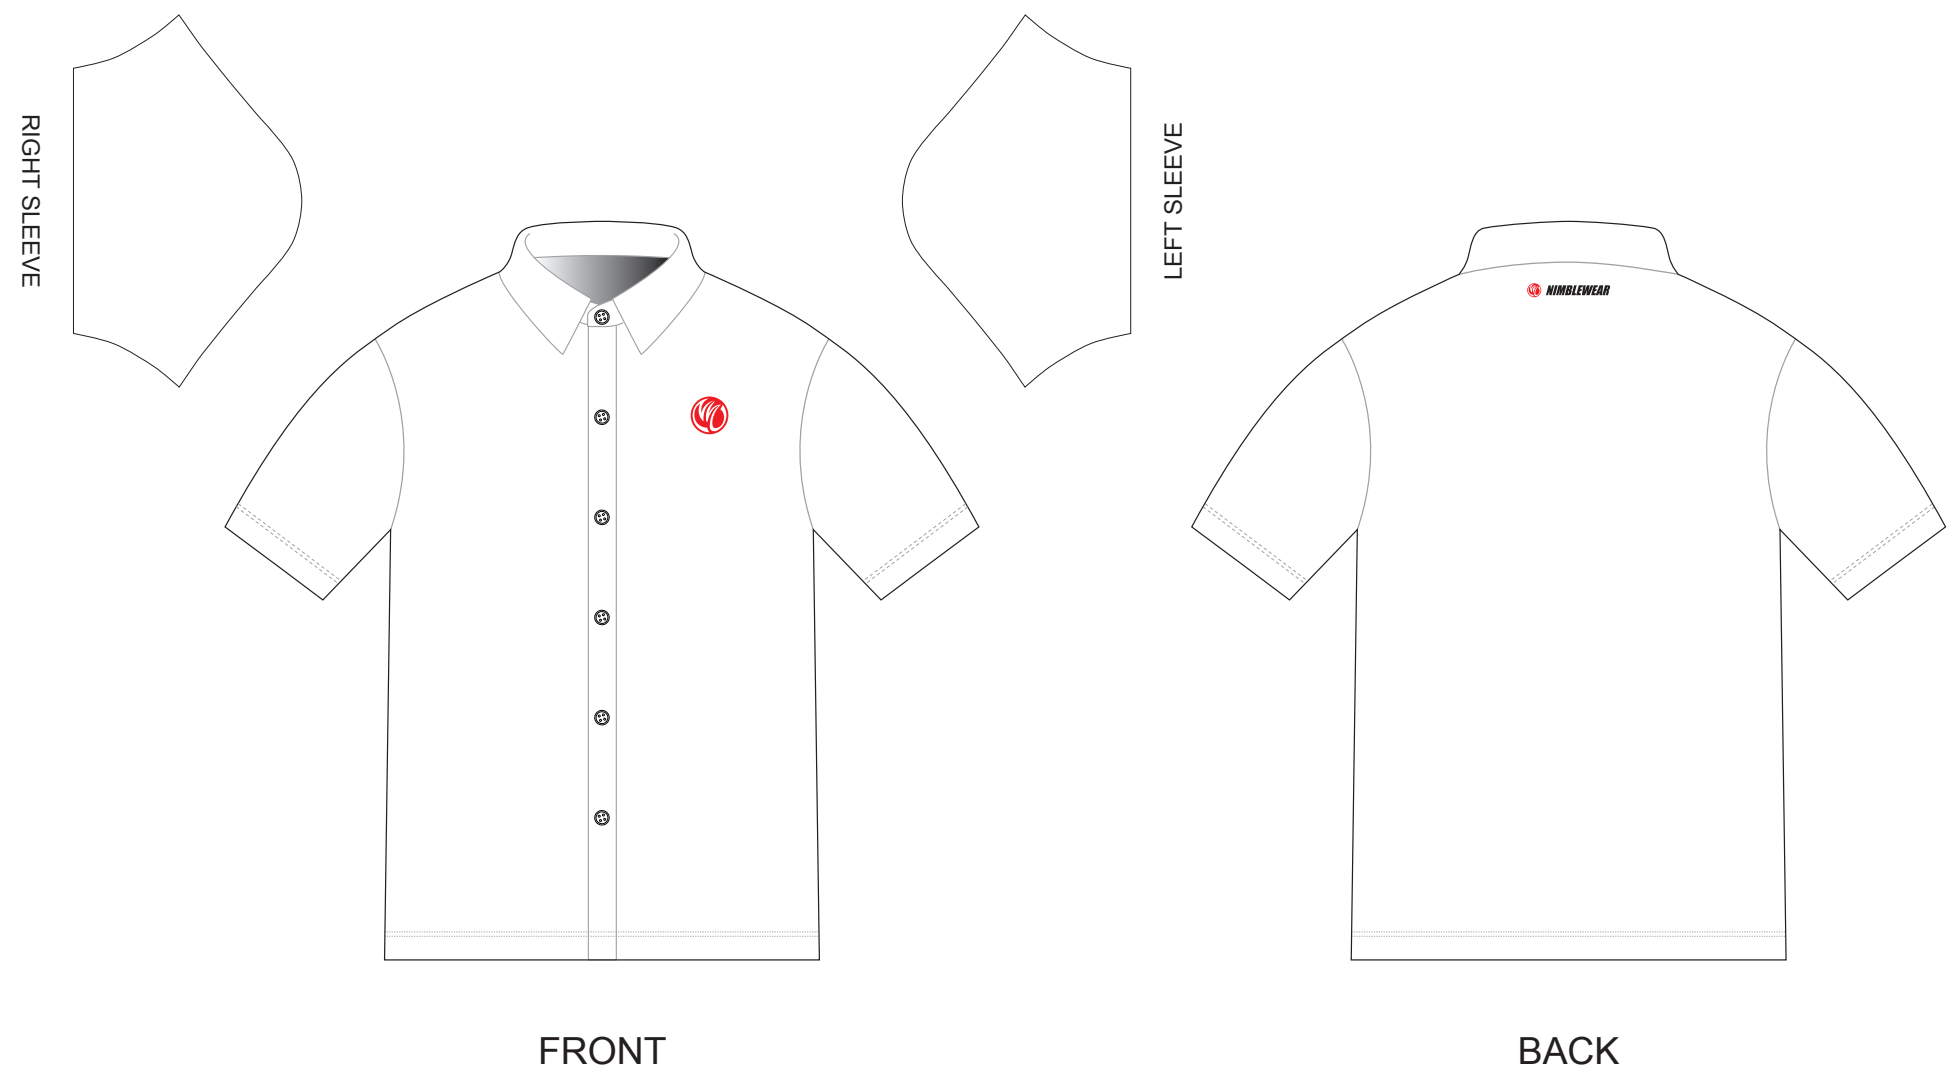

GDA01 Short Sleeve Mechanical Shirt

Full Button

www.nimblewear.com
www.nimblewear.net