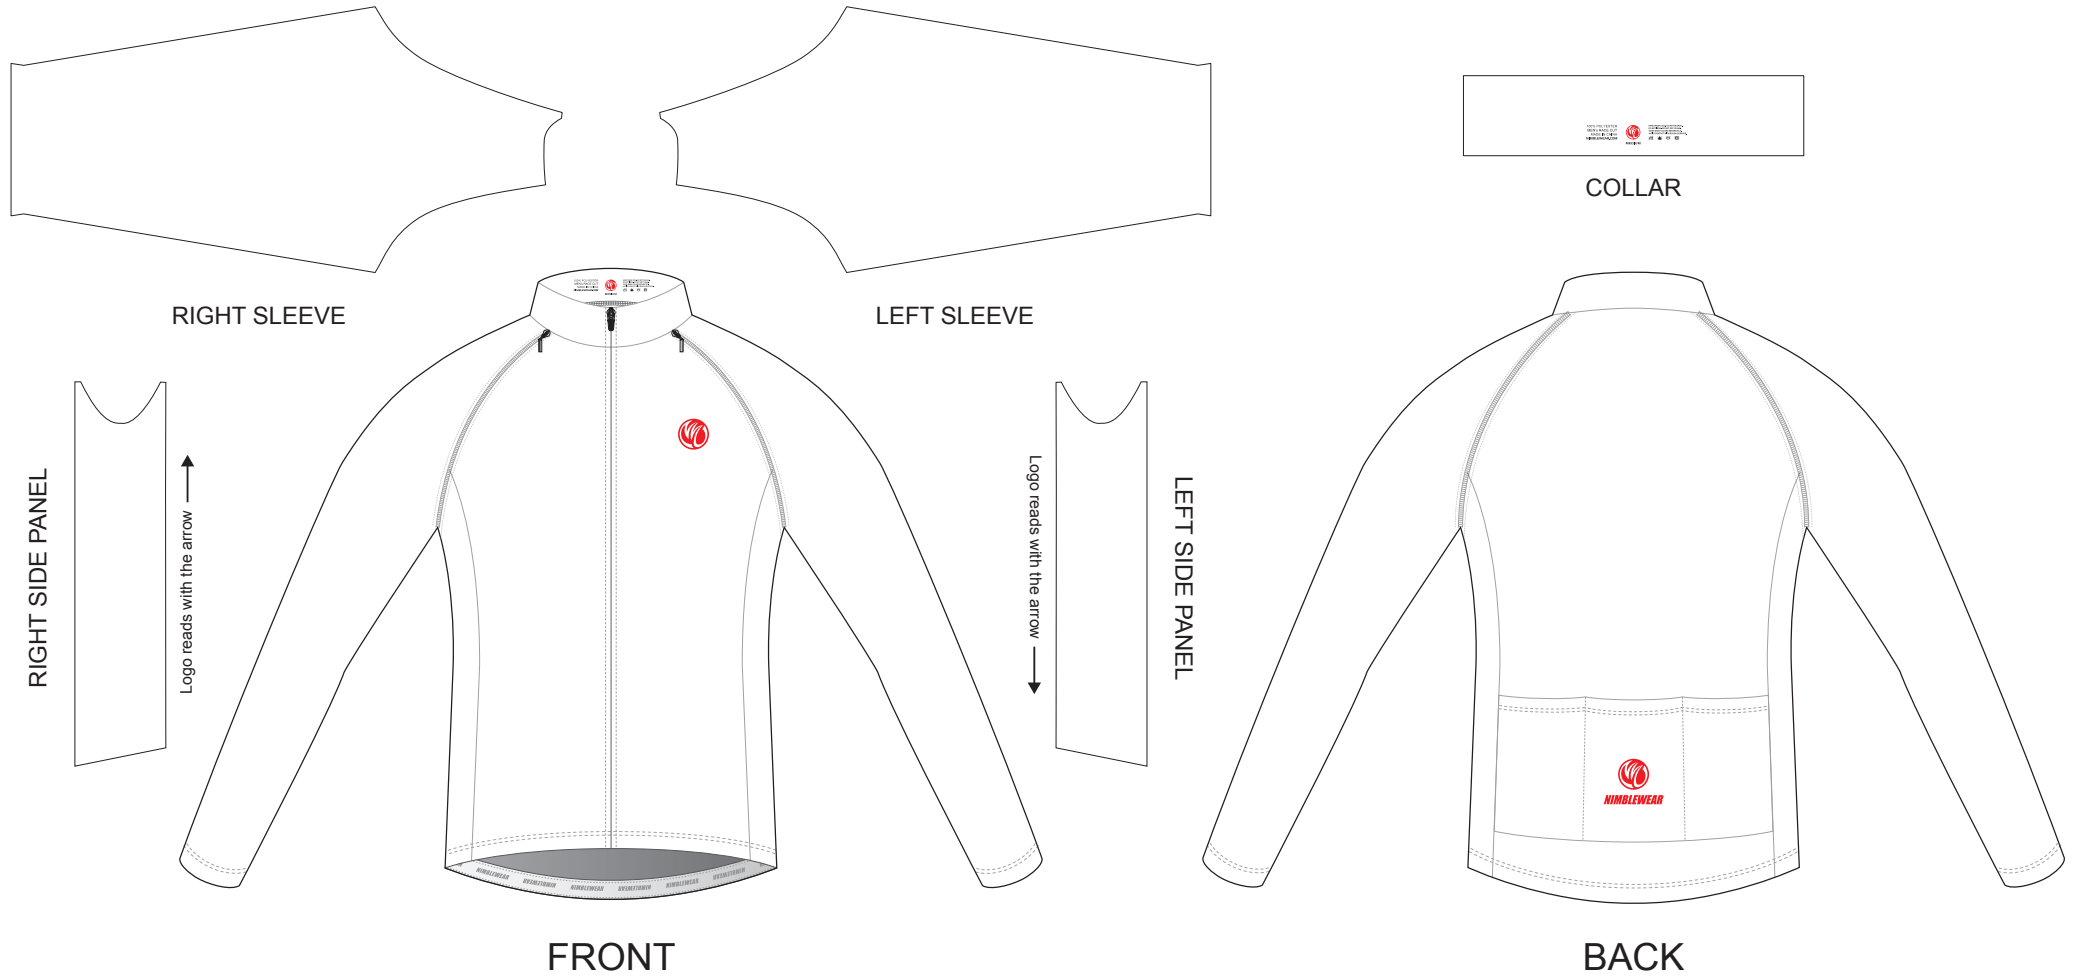

AY001 Convertible Cycling Jacket

CUSTOMER: _____ VERSION: 1
 DESIGN REQUEST NUMBER: _____ DATE: 00/00/2015
 www.nimblewear.com sales@nimblewear.com

RAGLAN Sleeve

Please note that NIMBLEWEAR logo must appear on the upper chest area (left or right) and the center of lower back.

COLORS USED:

FLATLOCK COLOR OPTIONS:

- This template can be edited with vector graphic software programs. Adobe Illustrator CS5 is recommended.
- All logos must be provided in vector format and all fonts must be converted into outline.
- The color on-screen may vary from the finished product. To confirm the color please refer to PANTONE® MATCHING SYSTEM FORMULA GUIDE Solid Coated.
- We will try the best to match the PANTONE® colors when printing, but exact matching cannot be guaranteed, due to variation in temperature, humidity and materials.