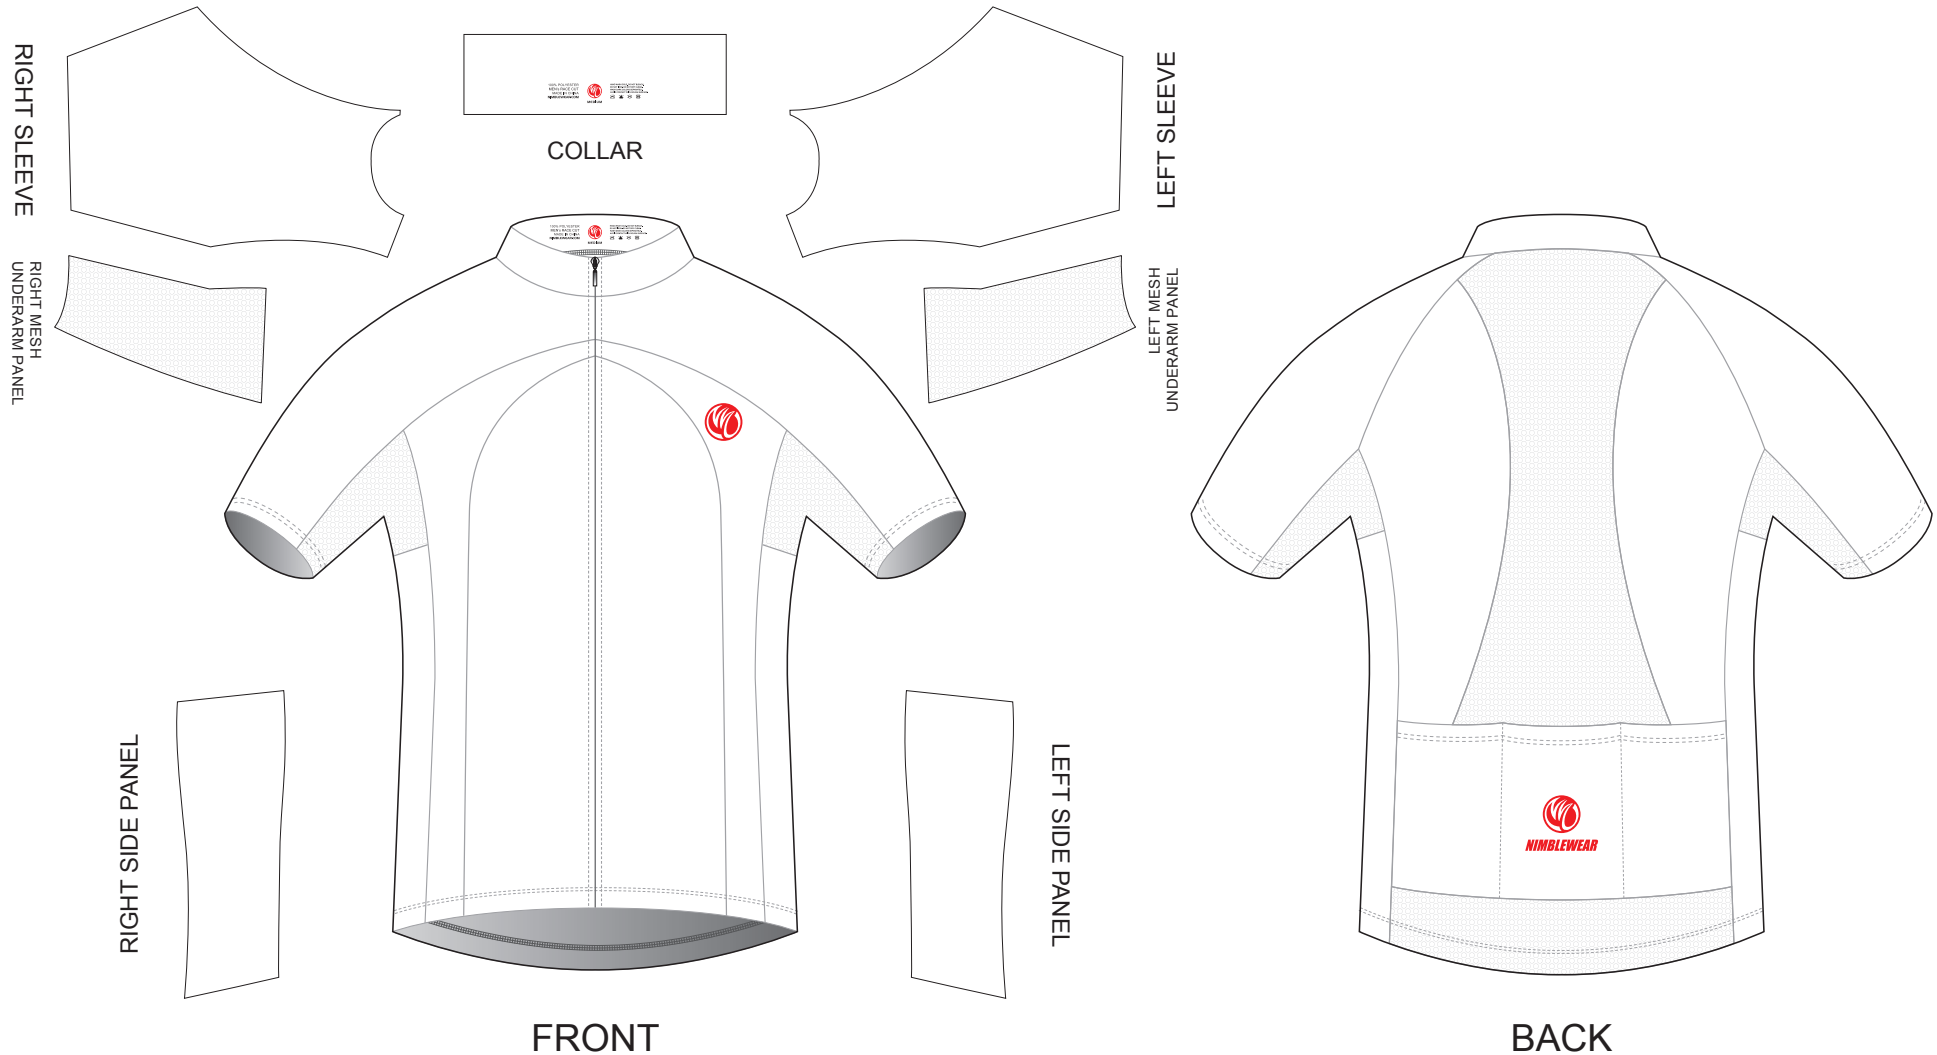

AAP03 Short Sleeve Cycling Jersey

Raglan Sleeve; with Mesh Underarm Panels

www.nimblewear.com
www.nimblewear.net