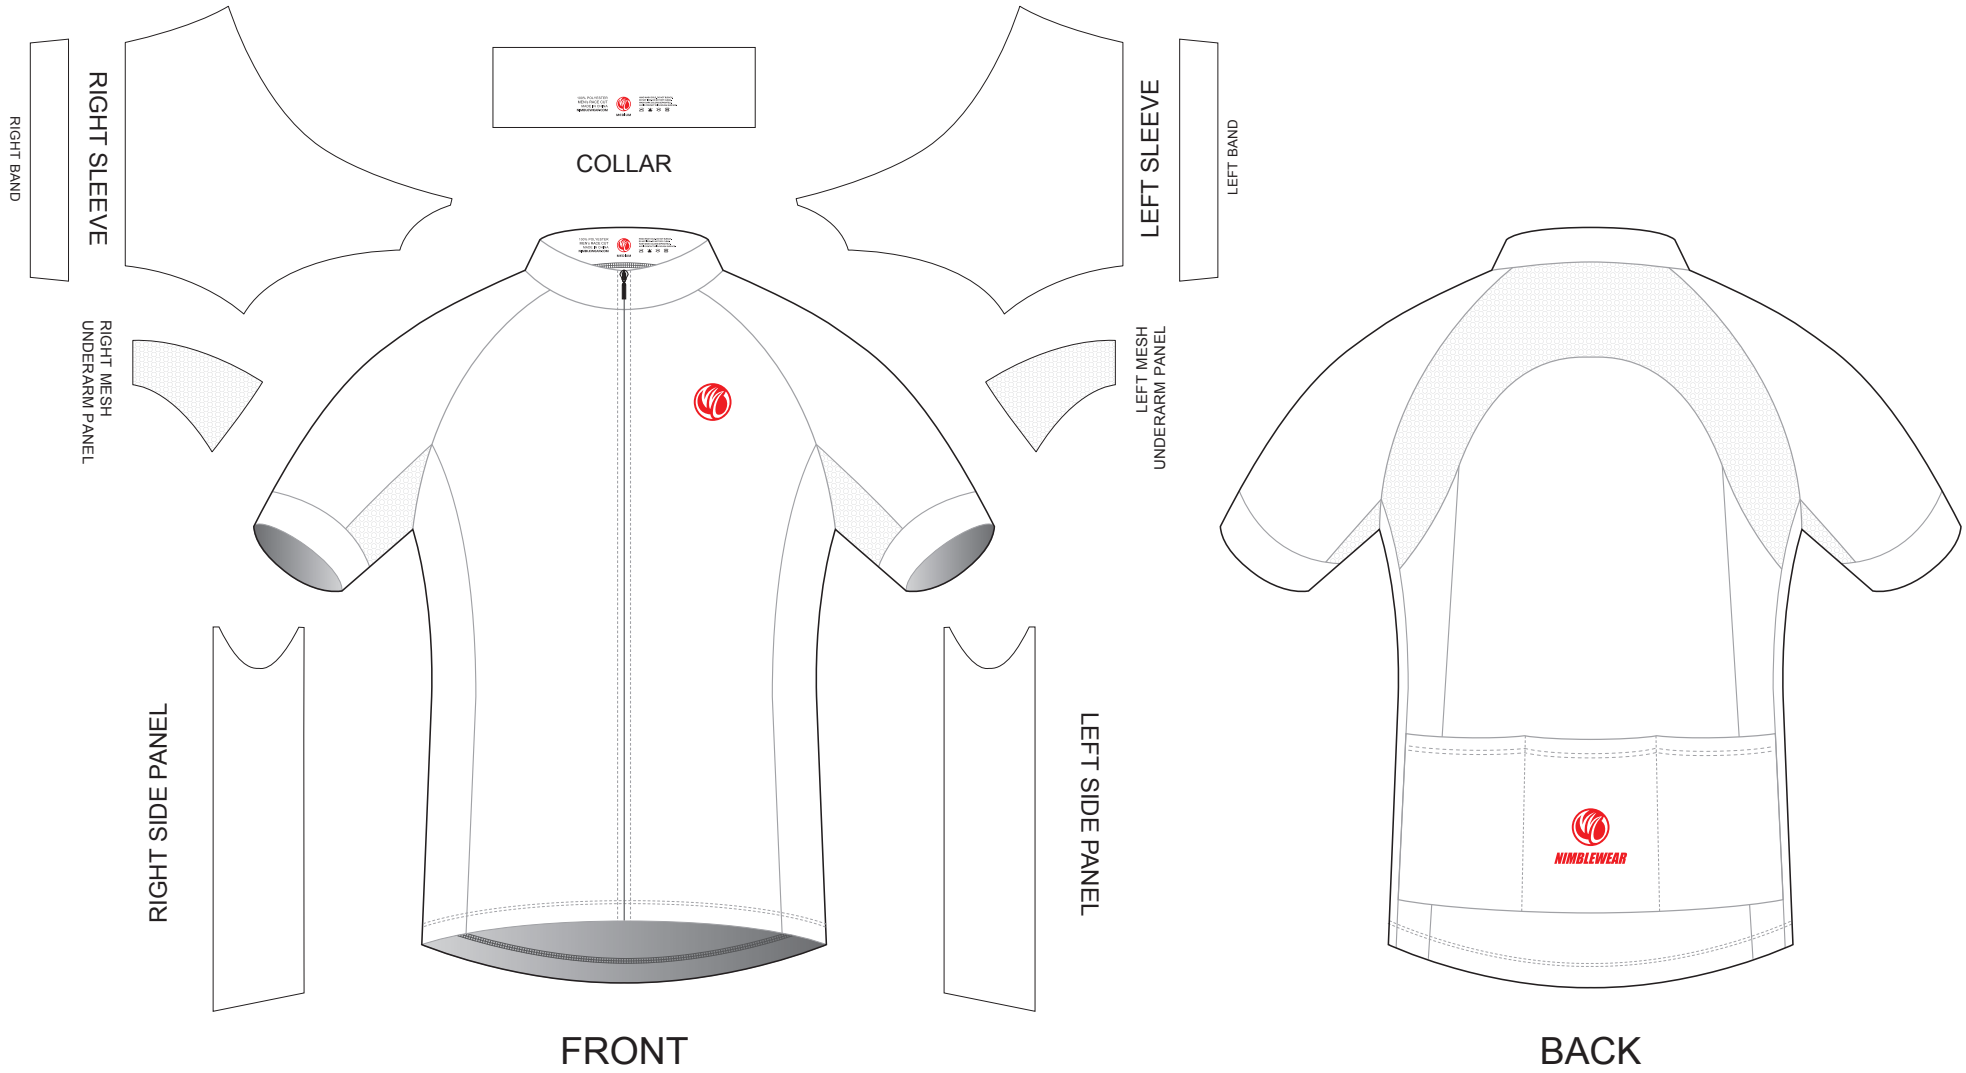

AAP01 Short Sleeve Cycling Jersey

Raglan Sleeve; with Mesh Underarm Panels

www.nimblewear.com
www.nimblewear.net