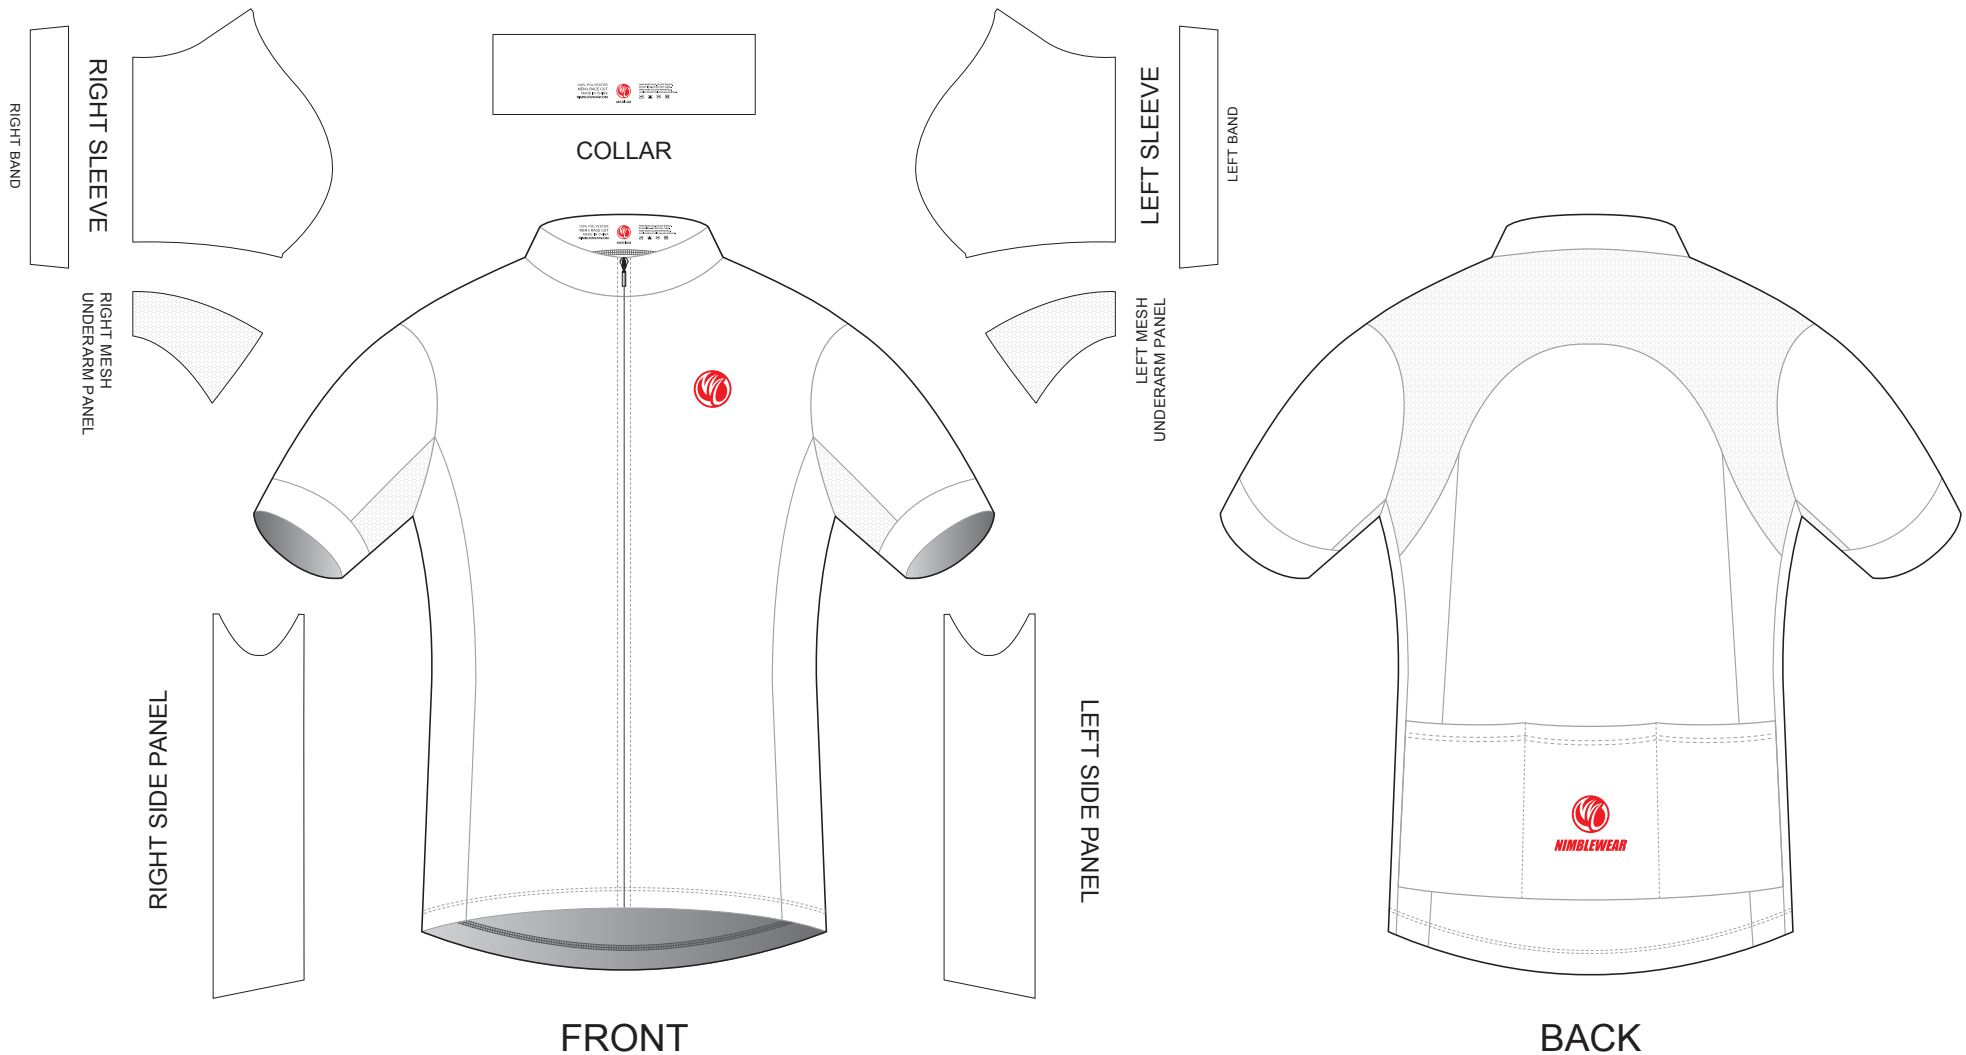

AAP02 Short Sleeve Cycling Jersey

Set-in Sleeve; with Mesh Underarm Panels

www.nimblewear.com
www.nimblewear.net