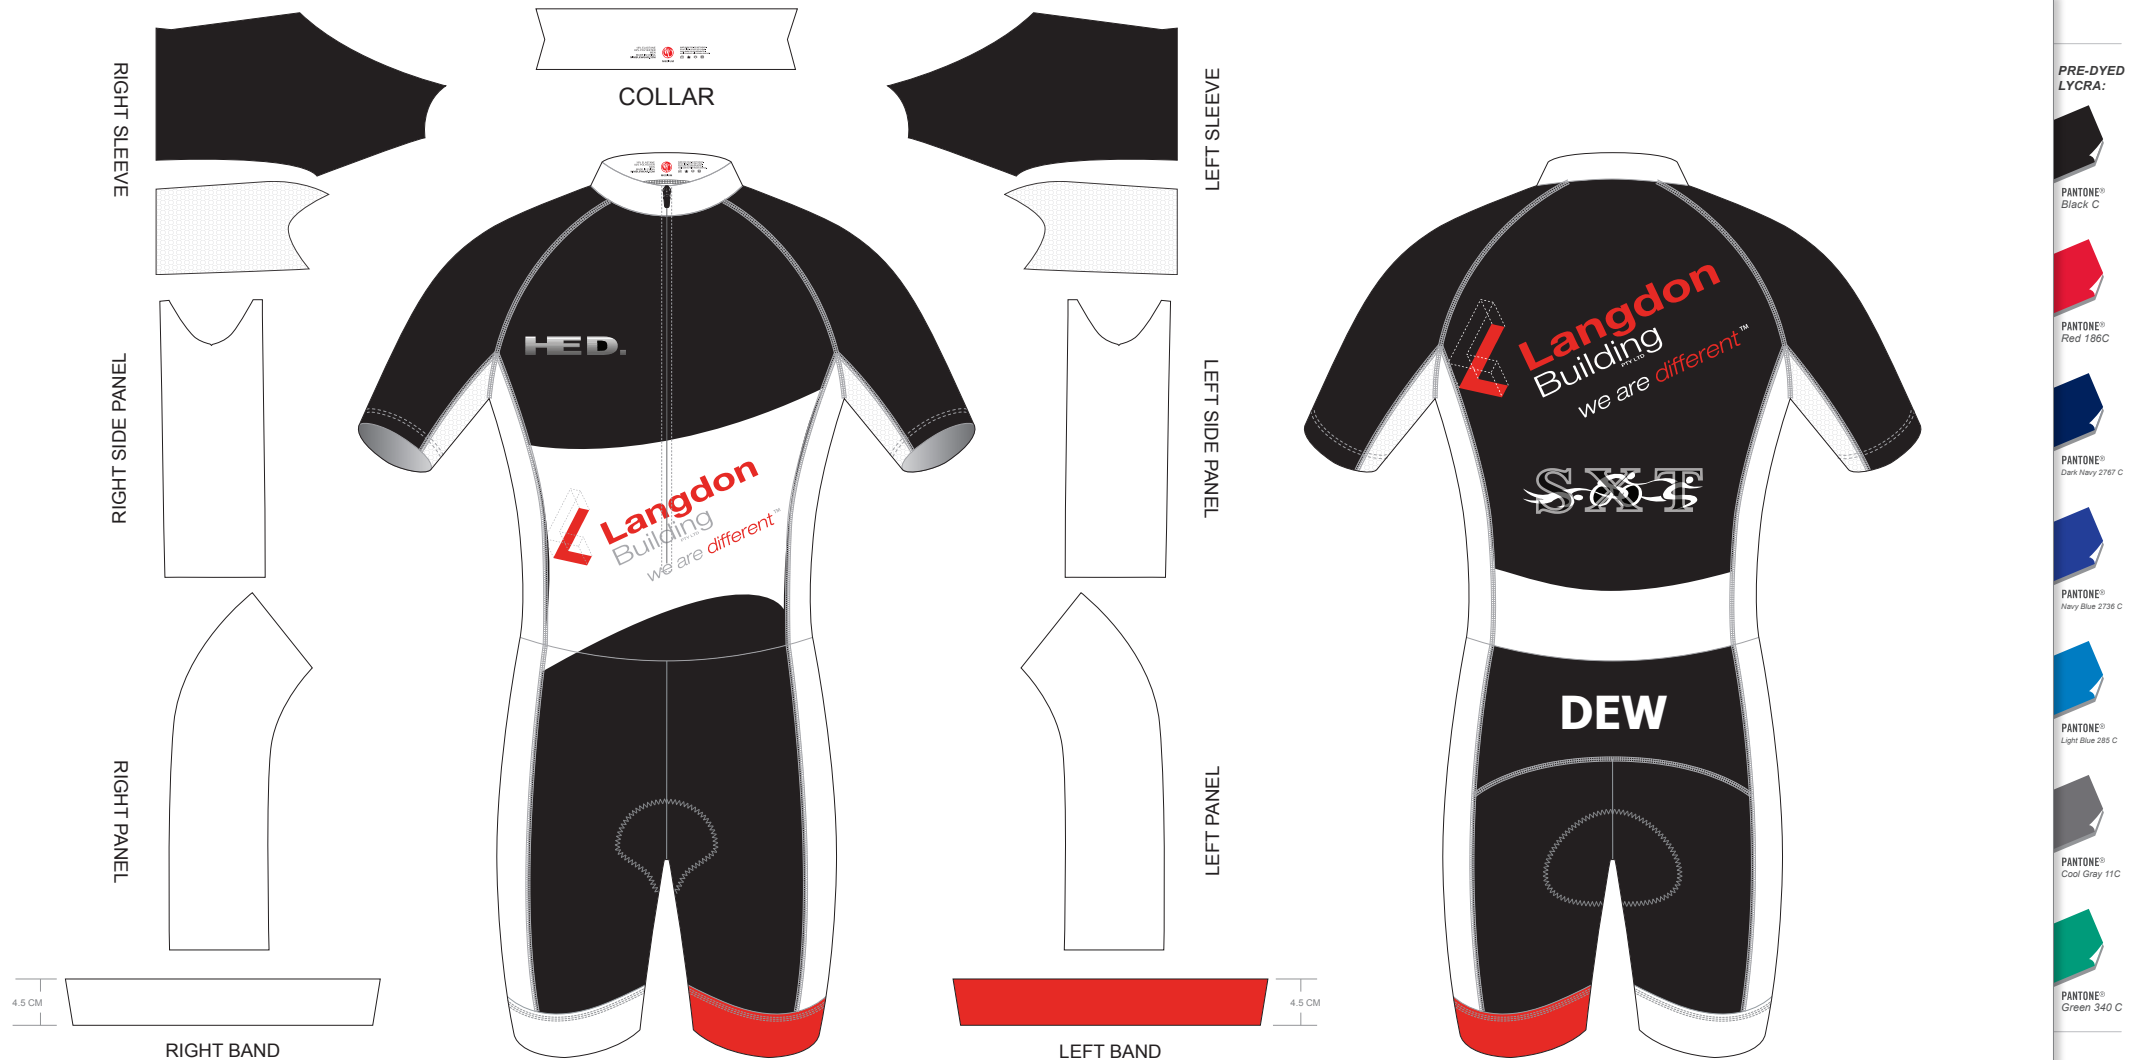

TAK12B Short Sleeve Cycling Speed Skinsuit

C Style, with Collar, with 4.5 CM Power Band, with Mesh Underarm Panels

CUSTOMER: _____

VERSION: 1

DESIGN REQUEST NUMBER: _____

DATE: 00 / 00 / 2014

www.nimblewear.com

sales@nimblewear.com

Please note that NIMBLEWEAR logo must appear on the upper chest area (left or right), side panels and on the center of lower back for all the suits. NIMBLEWEAR standard power band for bib shorts is 4.5 CM in width. 7.5 CM power band is available upon customer's request.

COLORS USED:

OTHER OPTIONS FOR LEG HEM:

FLATLOCK COLOR OPTIONS:

* This template can be edited with vector graphic software programs. Adobe Illustrator CS5 is recommended.
 * All logos must be provided in vector format and all fonts must be converted into outline.
 * The color on-screen may vary from the finished product. To confirm the color please refer to PANTONE® MATCHING SYSTEM FORMULA GUIDE Solid Coated.
 * We will try the best to match the PANTONE® colors when printing, but exact matching cannot be guaranteed, due to variation in temperature, humidity and materials.