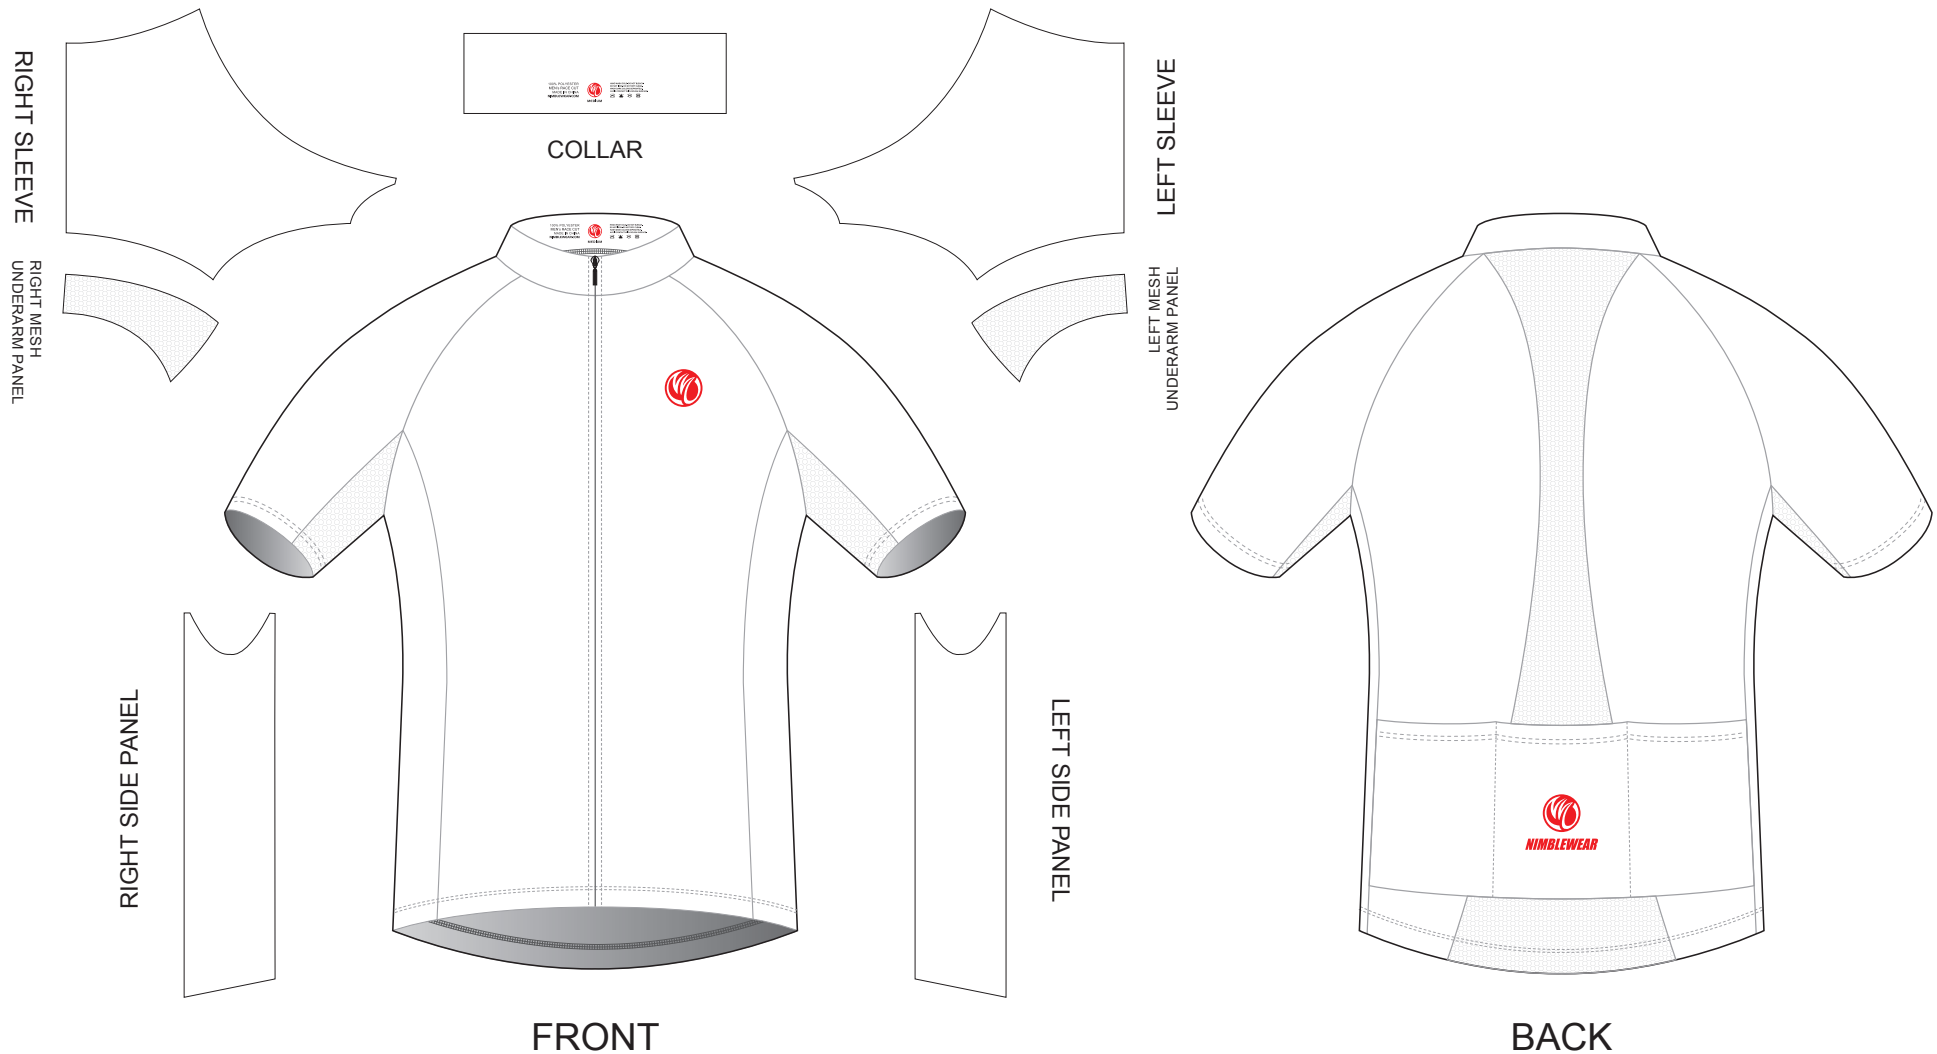

AAE09 Short Sleeve Cycling Jersey

Raglan Sleeve; with Mesh Underarm Panels

www.nimblewear.com
www.nimblewear.net