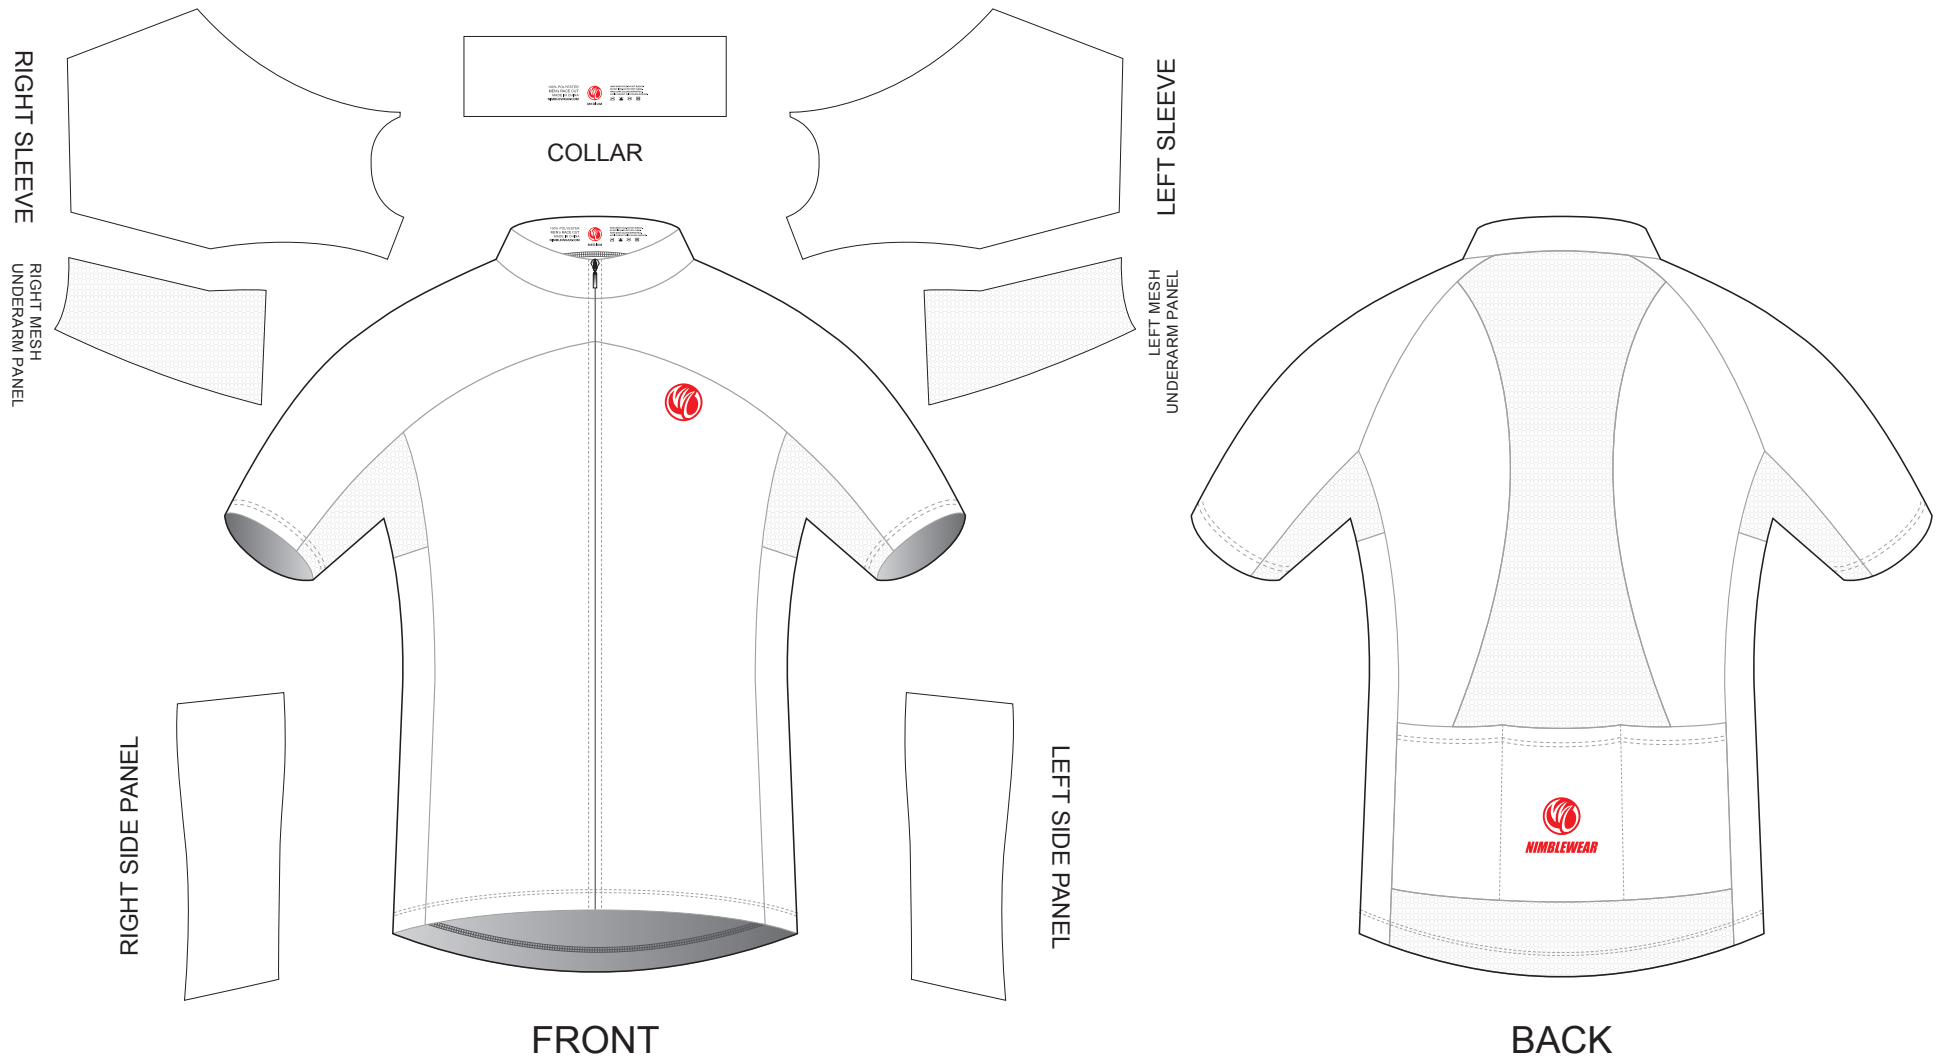

AAE13 Short Sleeve Cycling Jersey

Raglan Sleeve; with Mesh Underarm Panels

www.nimblewear.com
www.nimblewear.net