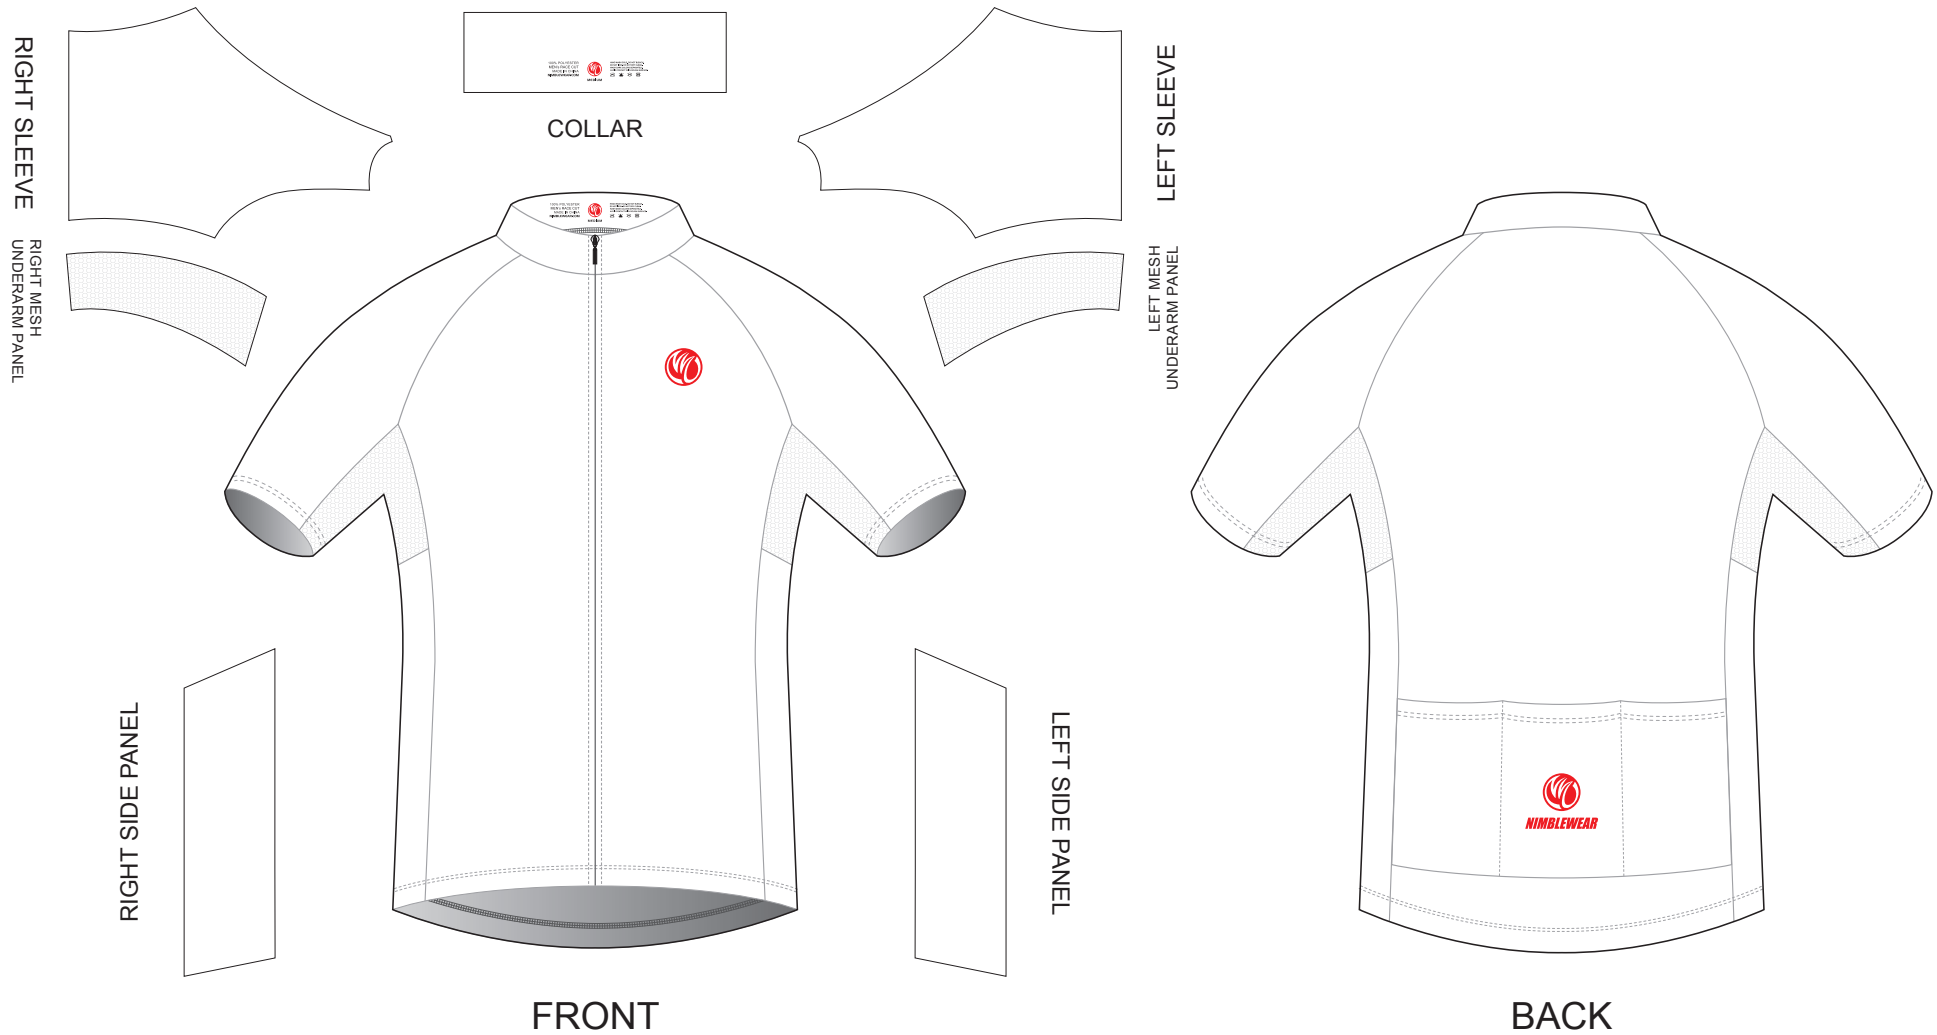

AAE06 Short Sleeve Cycling Jersey

Raglan Sleeve; with Mesh Underarm Panels

www.nimblewear.com
www.nimblewear.net