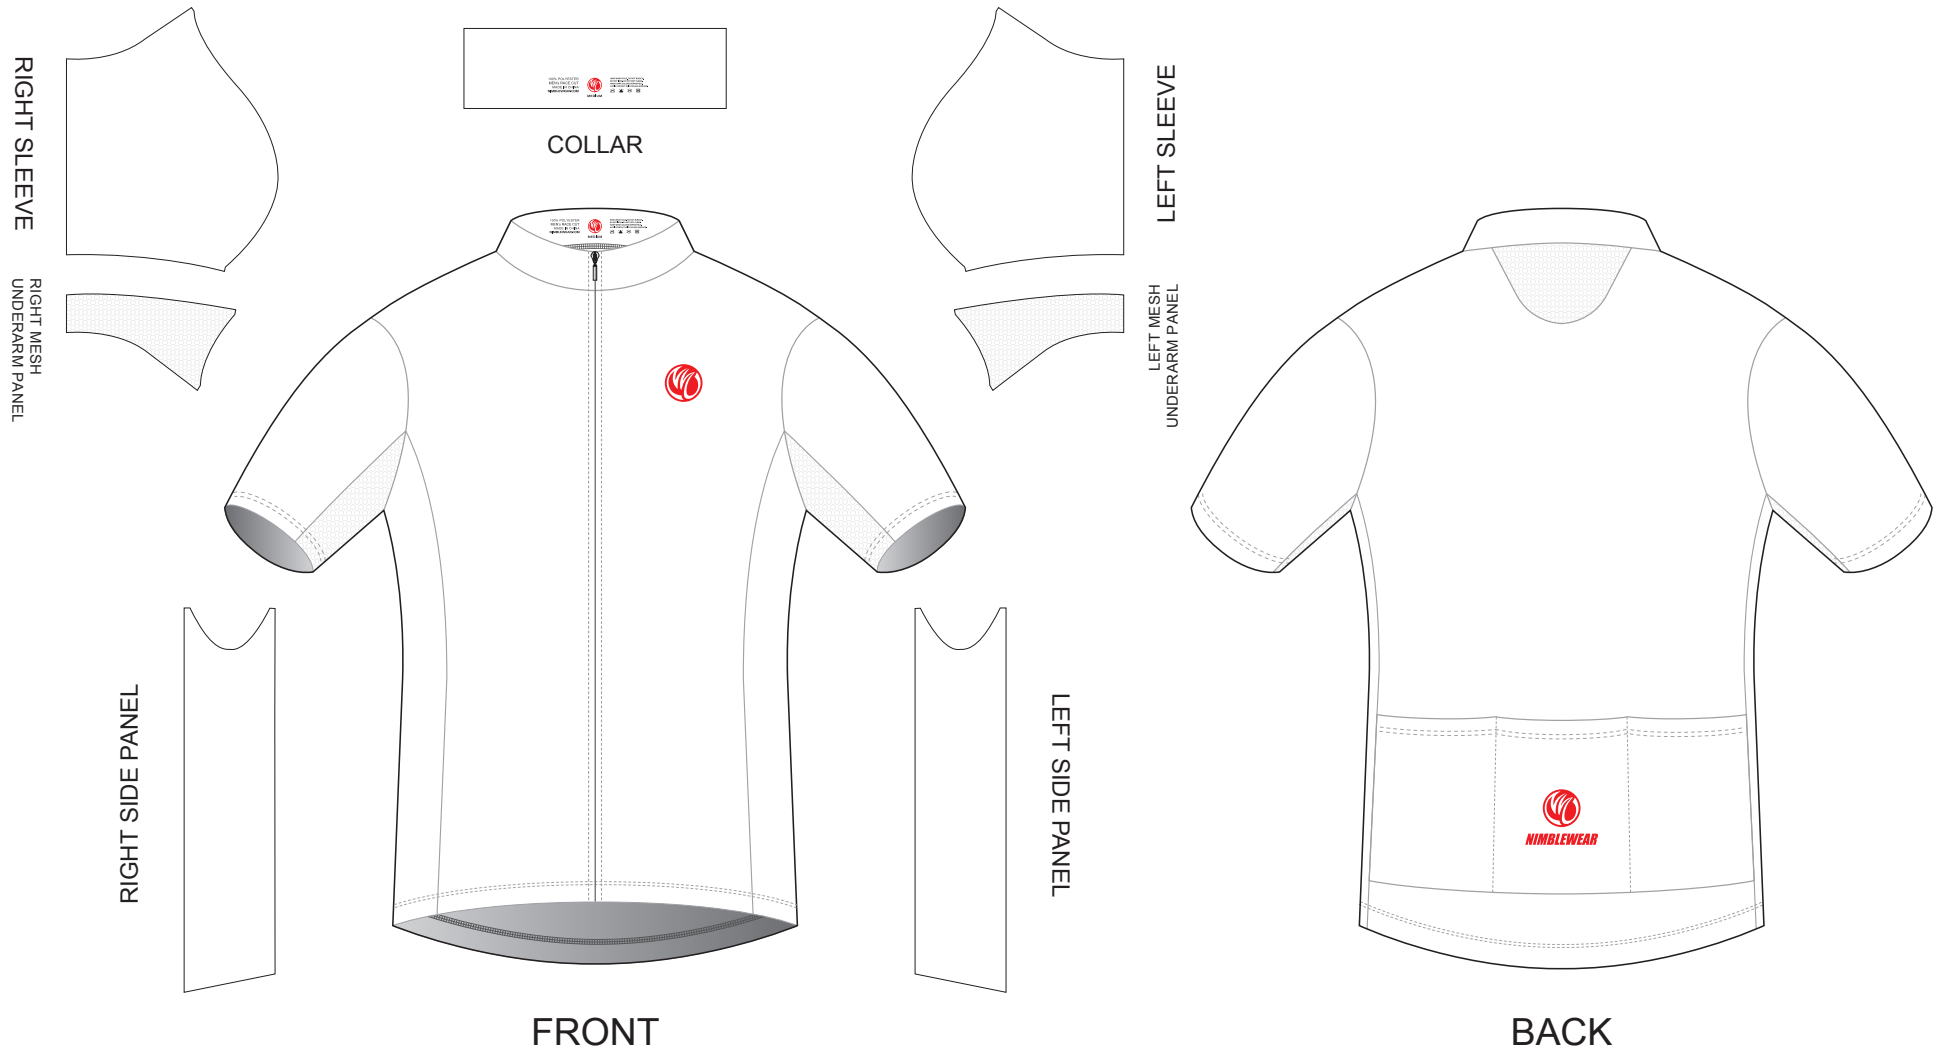

AAE08 Short Sleeve Cycling Jersey

Set-in Sleeve; with Mesh Underarm Panels

www.nimblewear.com
www.nimblewear.net