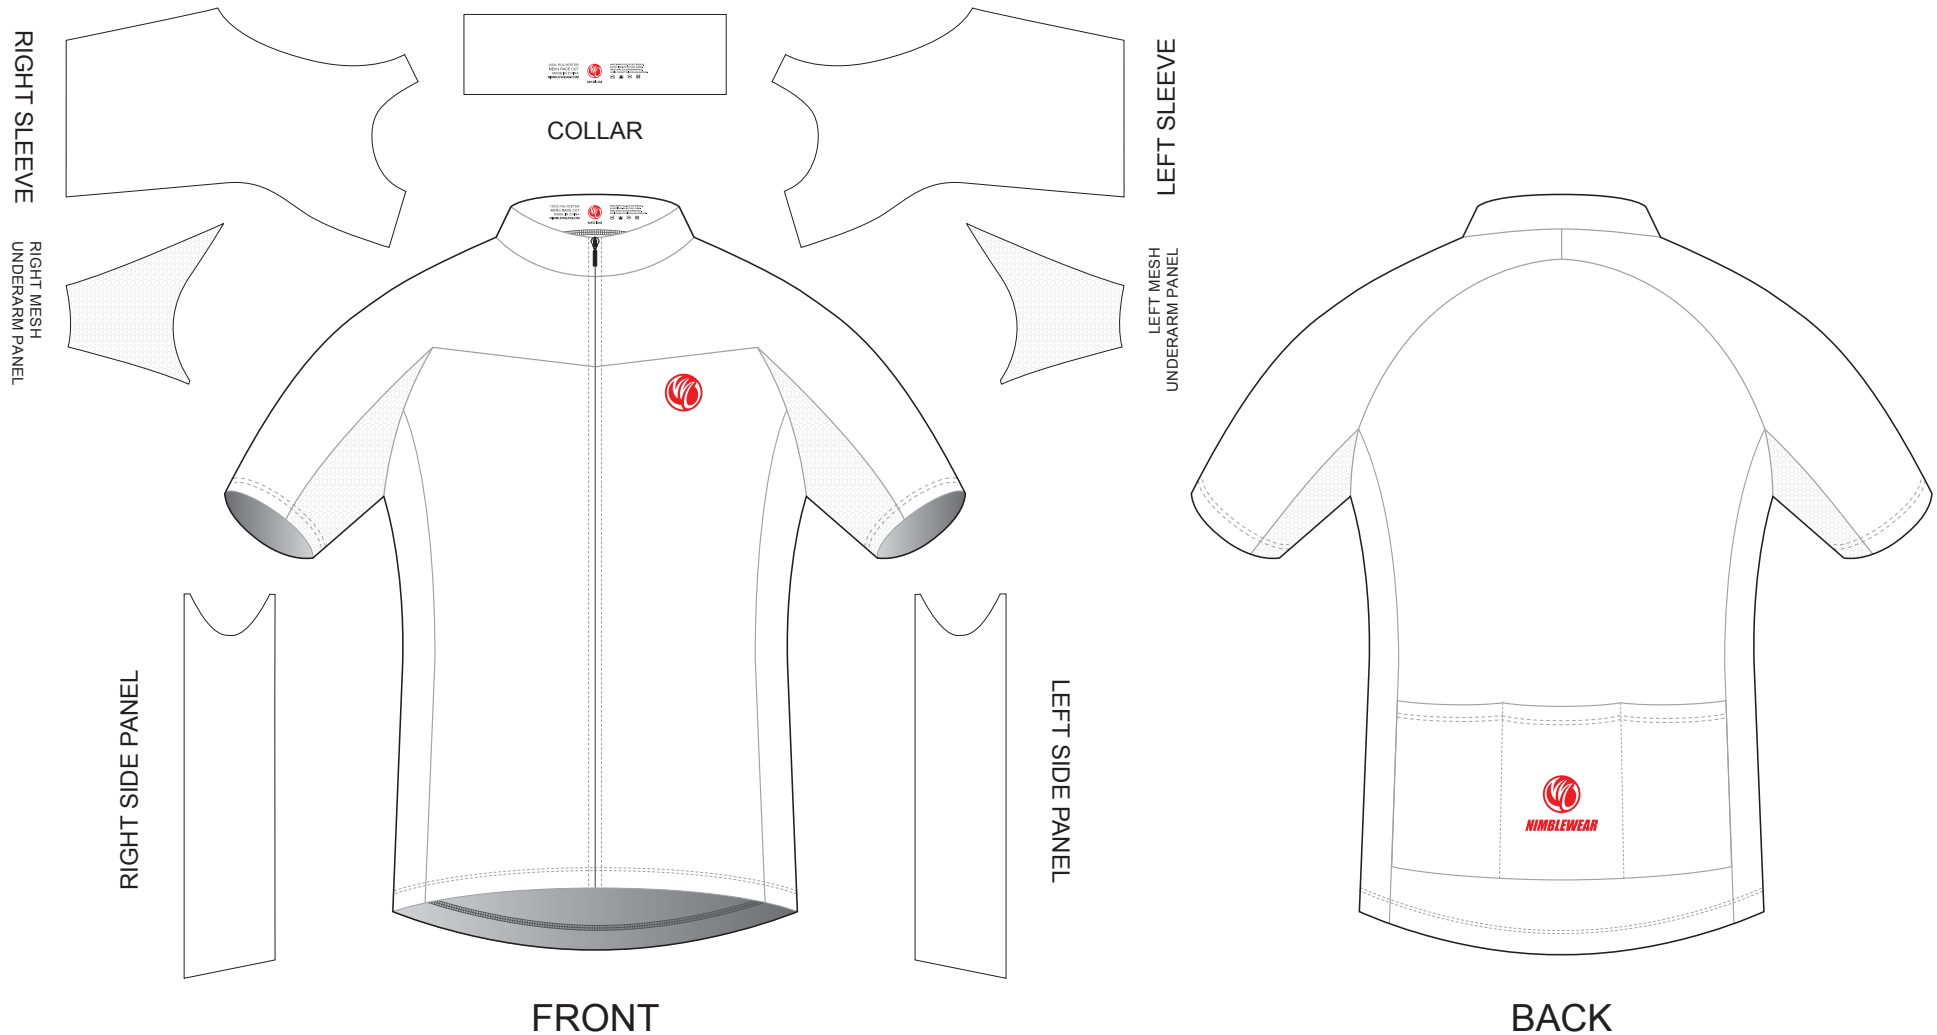

AAE04 Short Sleeve Cycling Jersey

Raglan Sleeve; with Mesh Underarm Panels

www.nimblewear.com
www.nimblewear.net