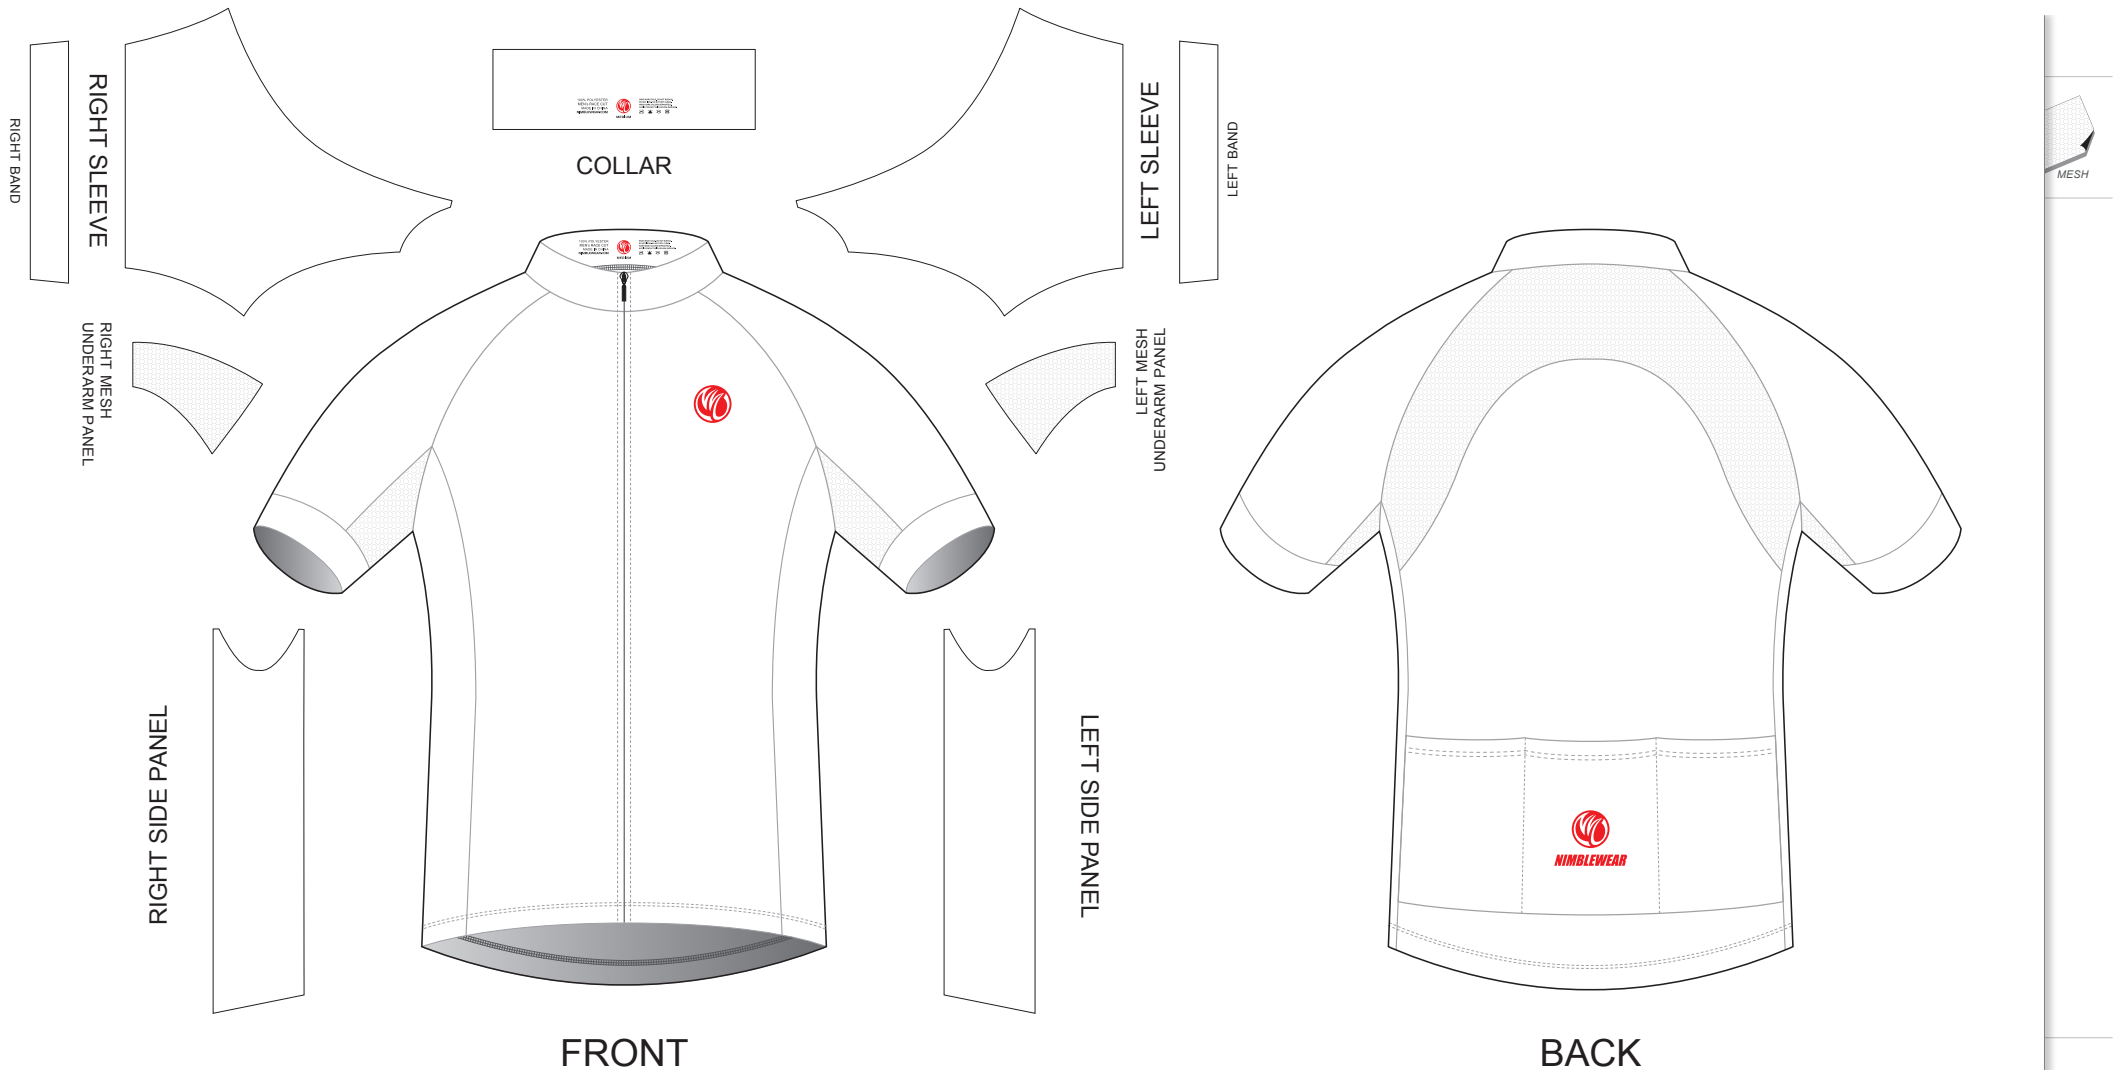

AAE02 Short Sleeve Cycling Jersey

Raglan Sleeve; with Mesh Underarm Panels

www.nimblewear.com
www.nimblewear.net