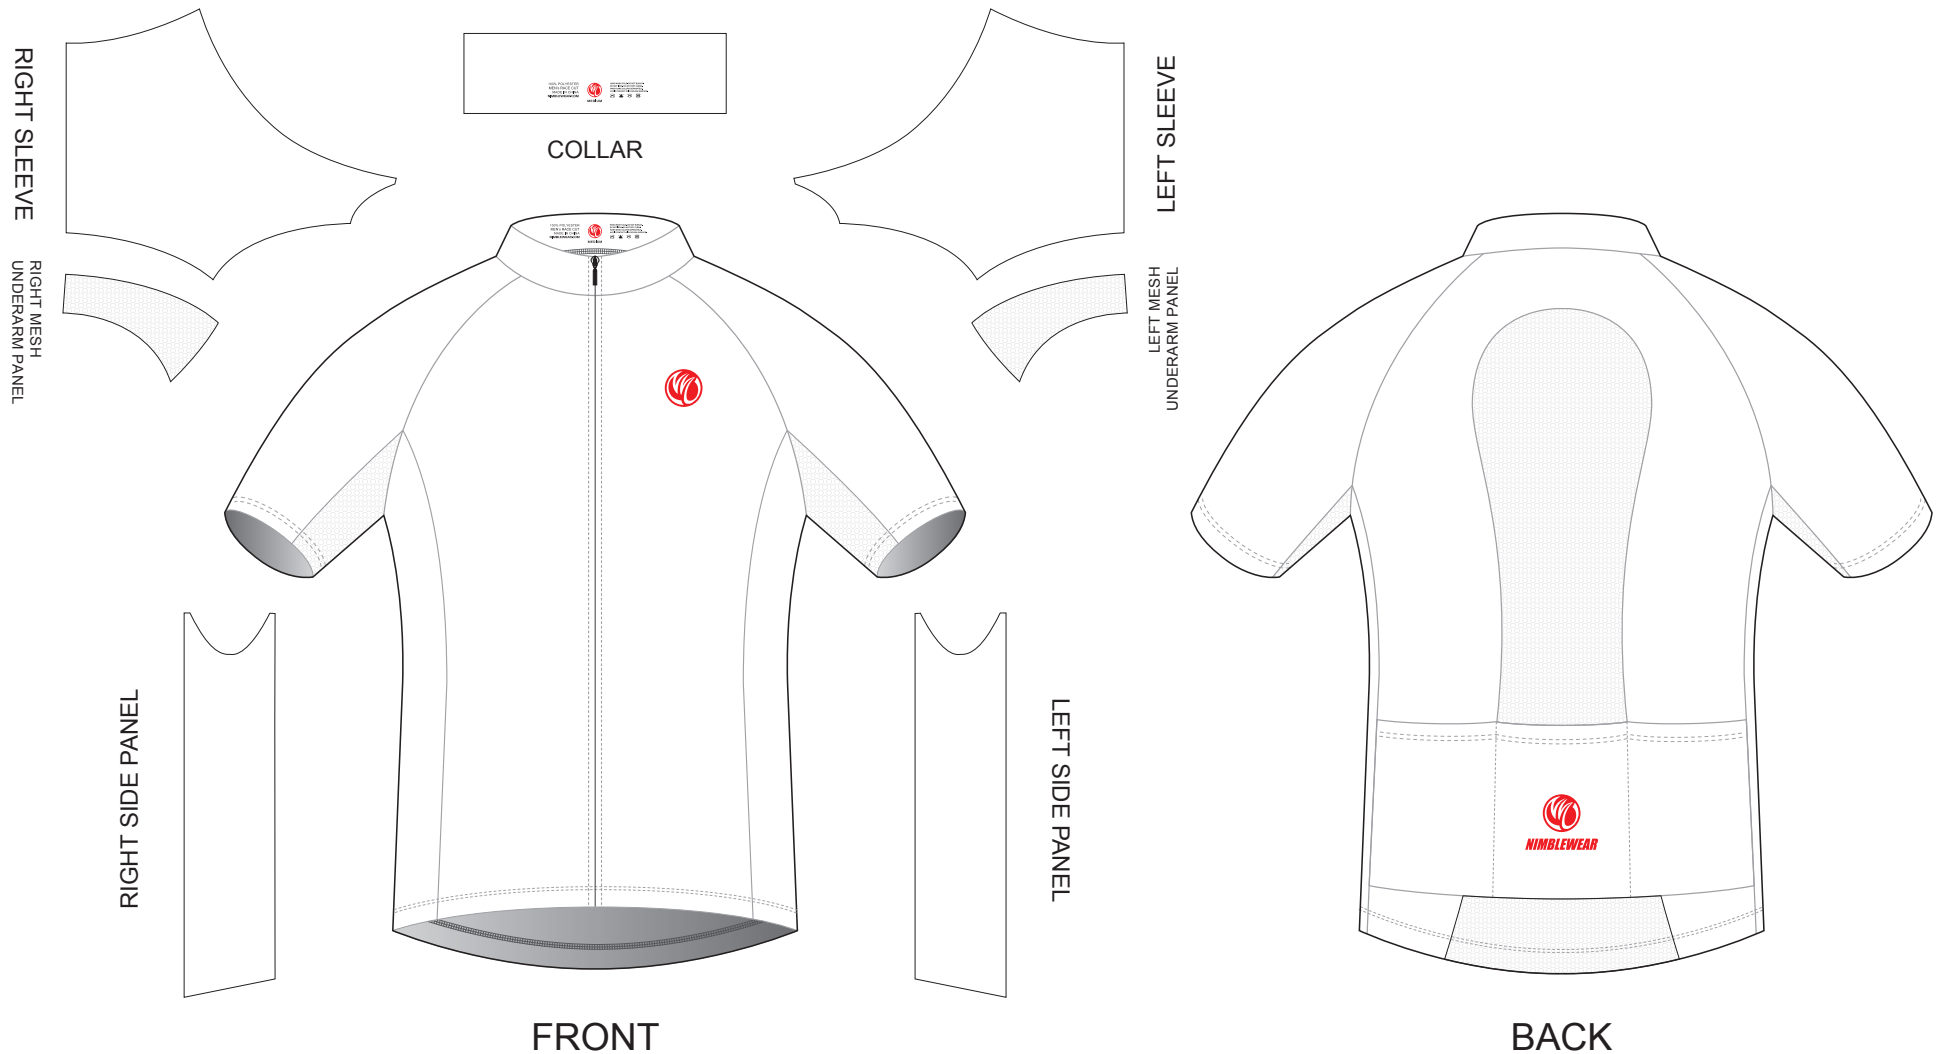

AAE11 Short Sleeve Cycling Jersey

Raglan Sleeve; with Mesh Underarm Panels

www.nimblewear.com
www.nimblewear.net