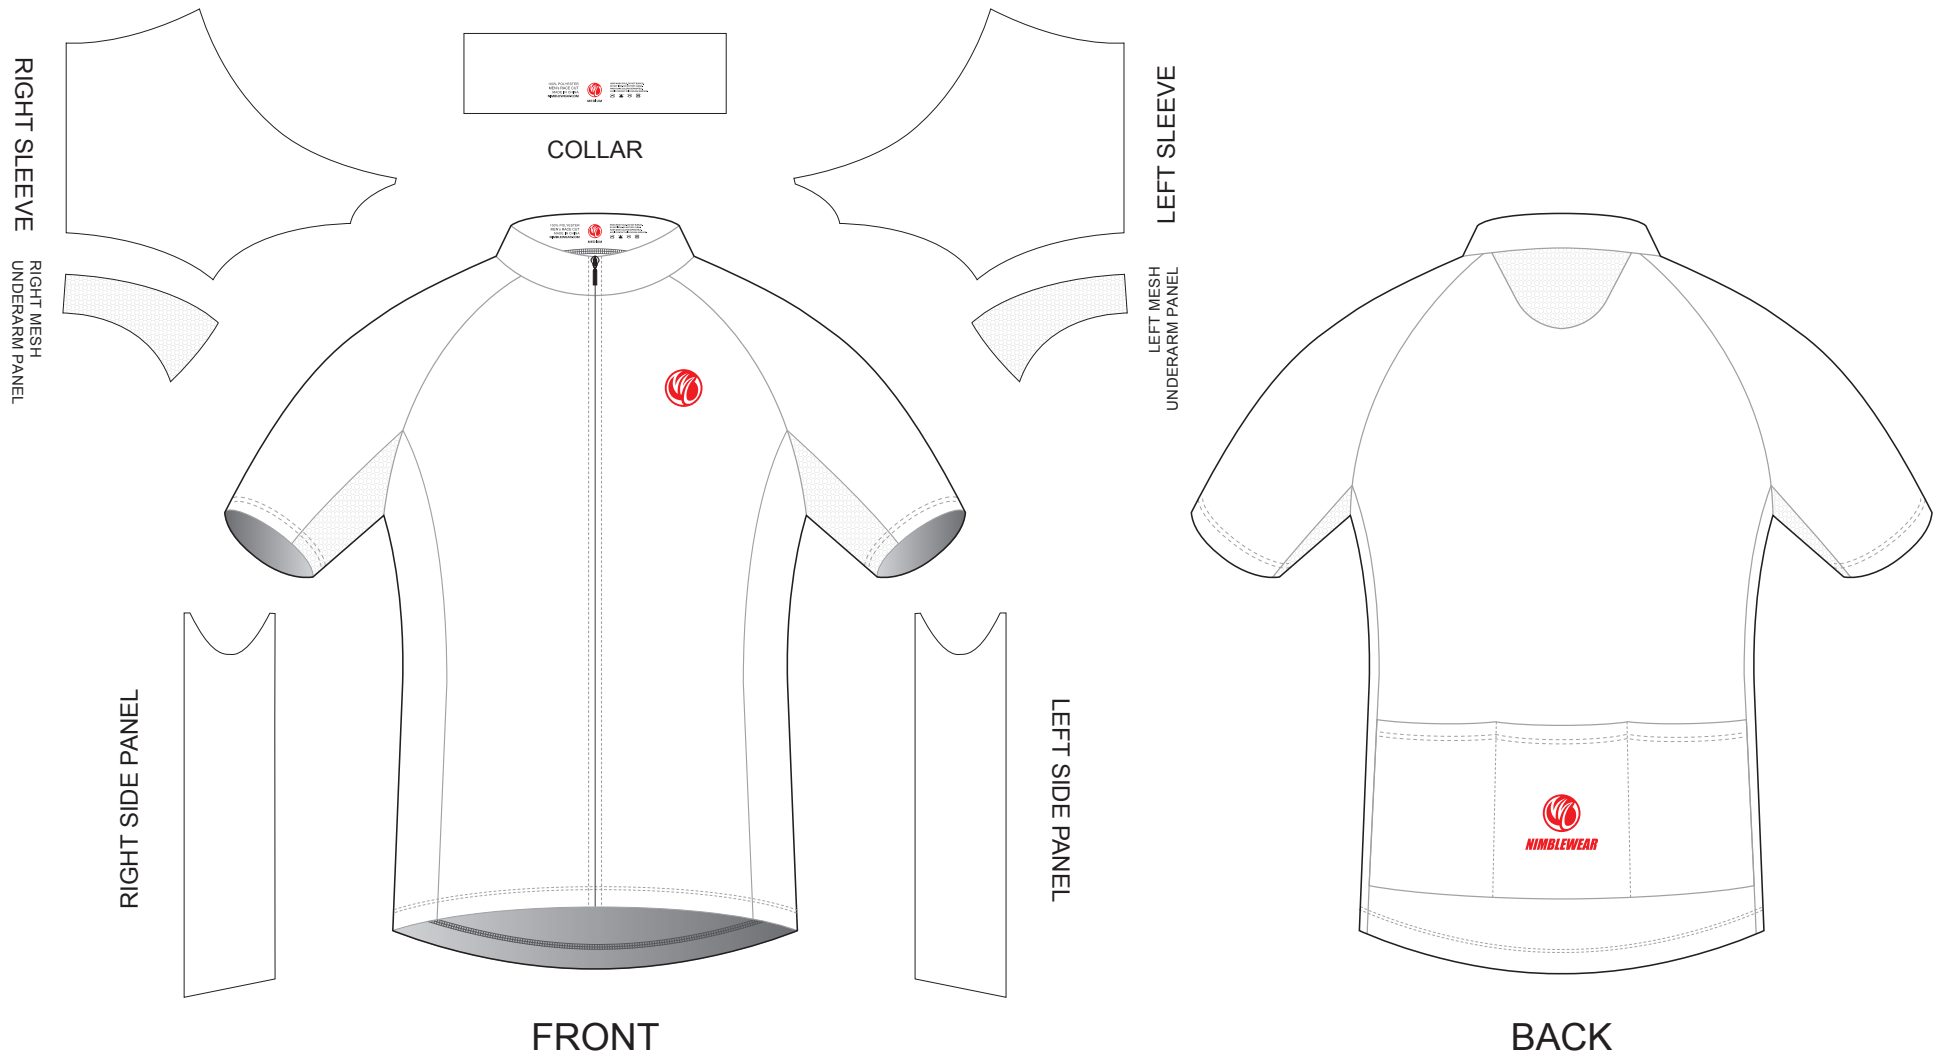

AAE07 Short Sleeve Cycling Jersey

Raglan Sleeve; with Mesh Underarm Panels

www.nimblewear.com
www.nimblewear.net