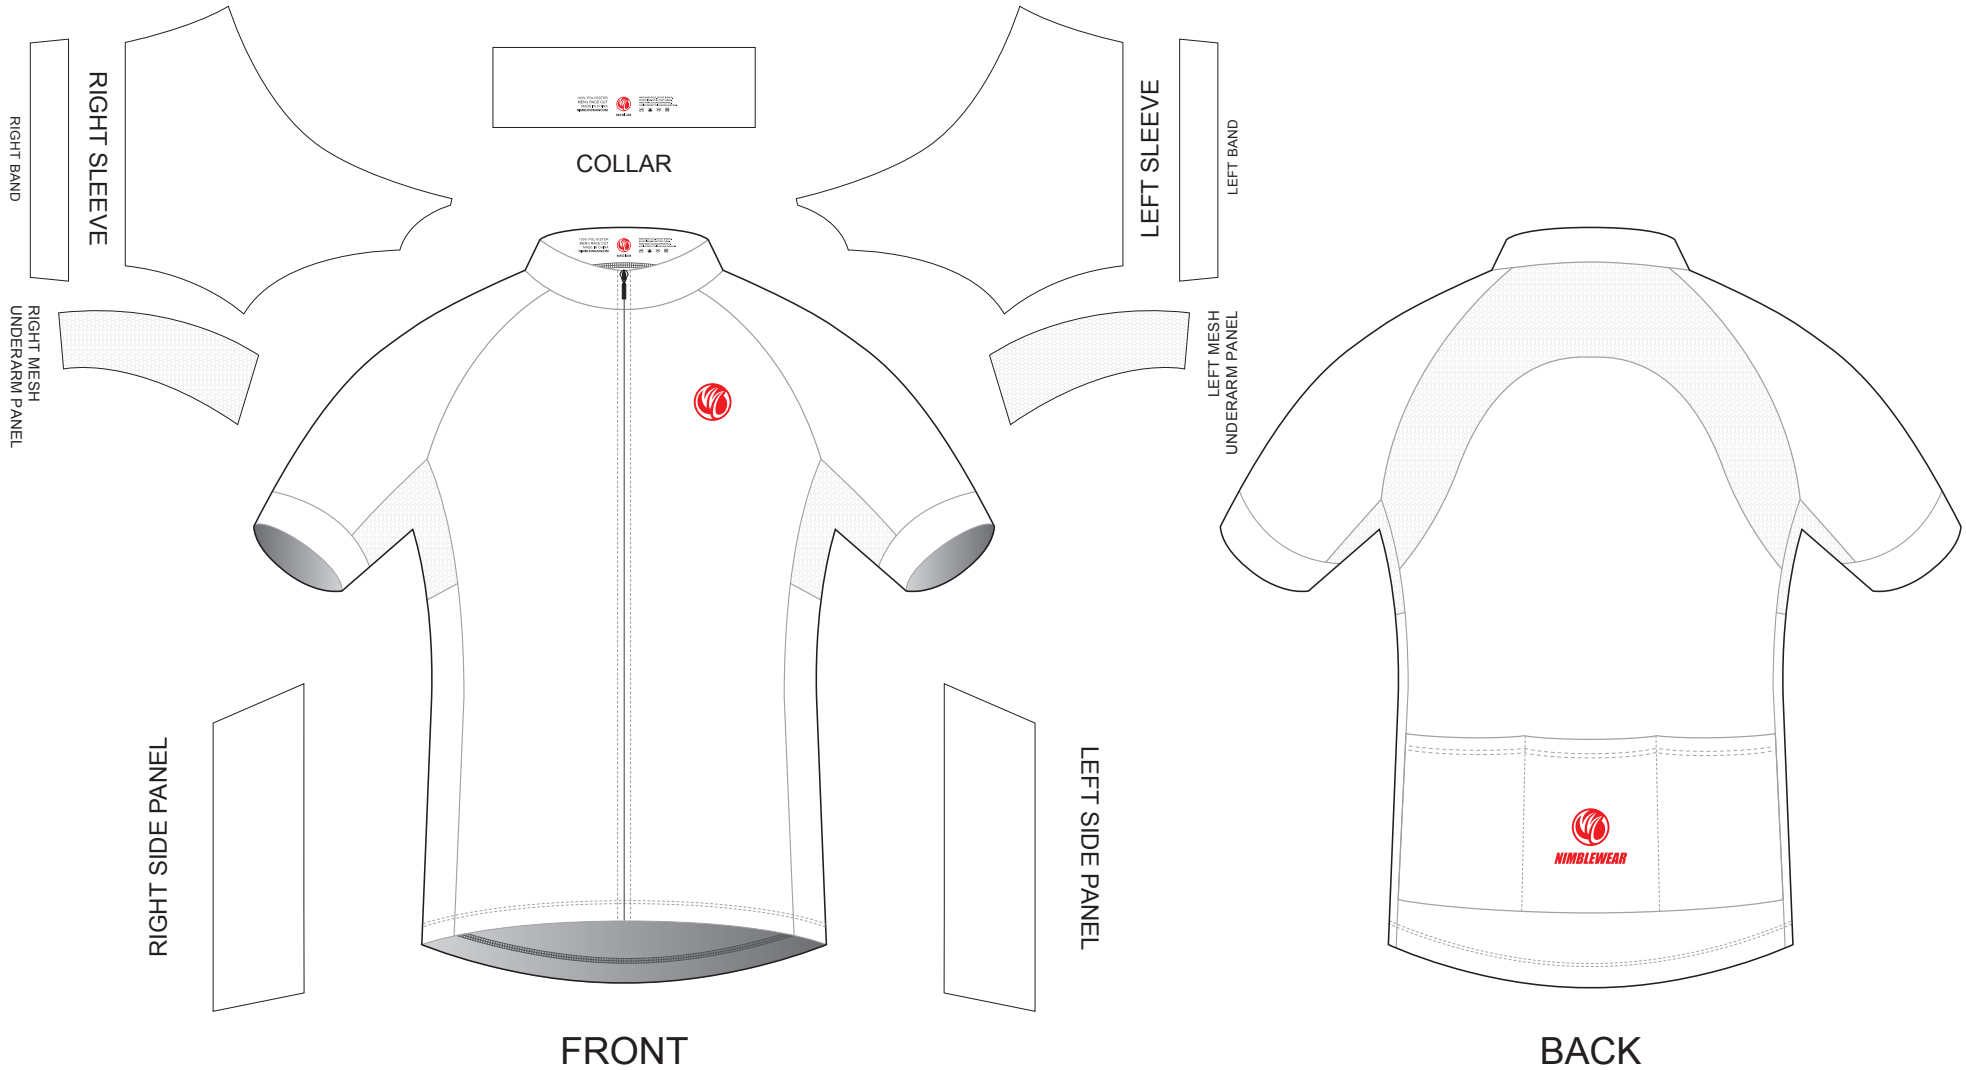

AAE01 Short Sleeve Cycling Jersey

Raglan Sleeve; with Mesh Underarm Panels

www.nimblewear.com
www.nimblewear.net