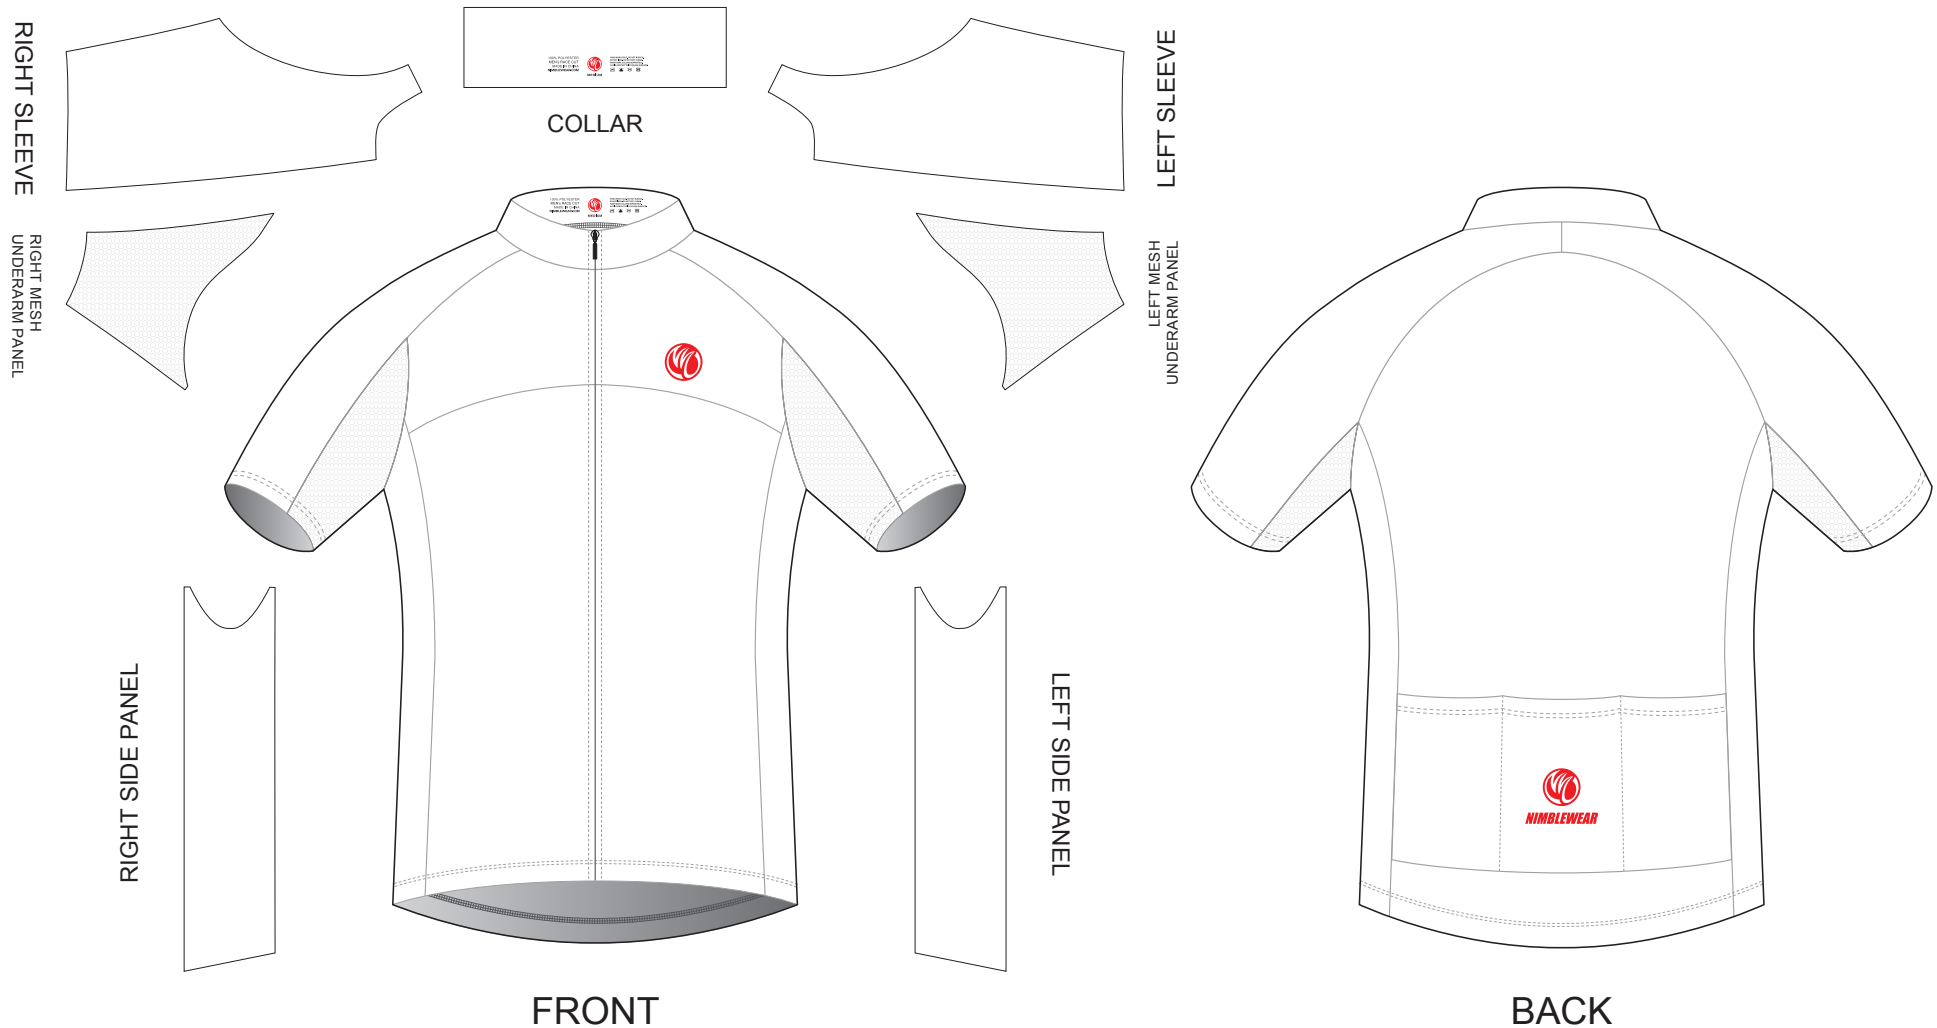

AAE05 Short Sleeve Cycling Jersey

Raglan Sleeve; with Mesh Underarm Panels

www.nimblewear.com
www.nimblewear.net