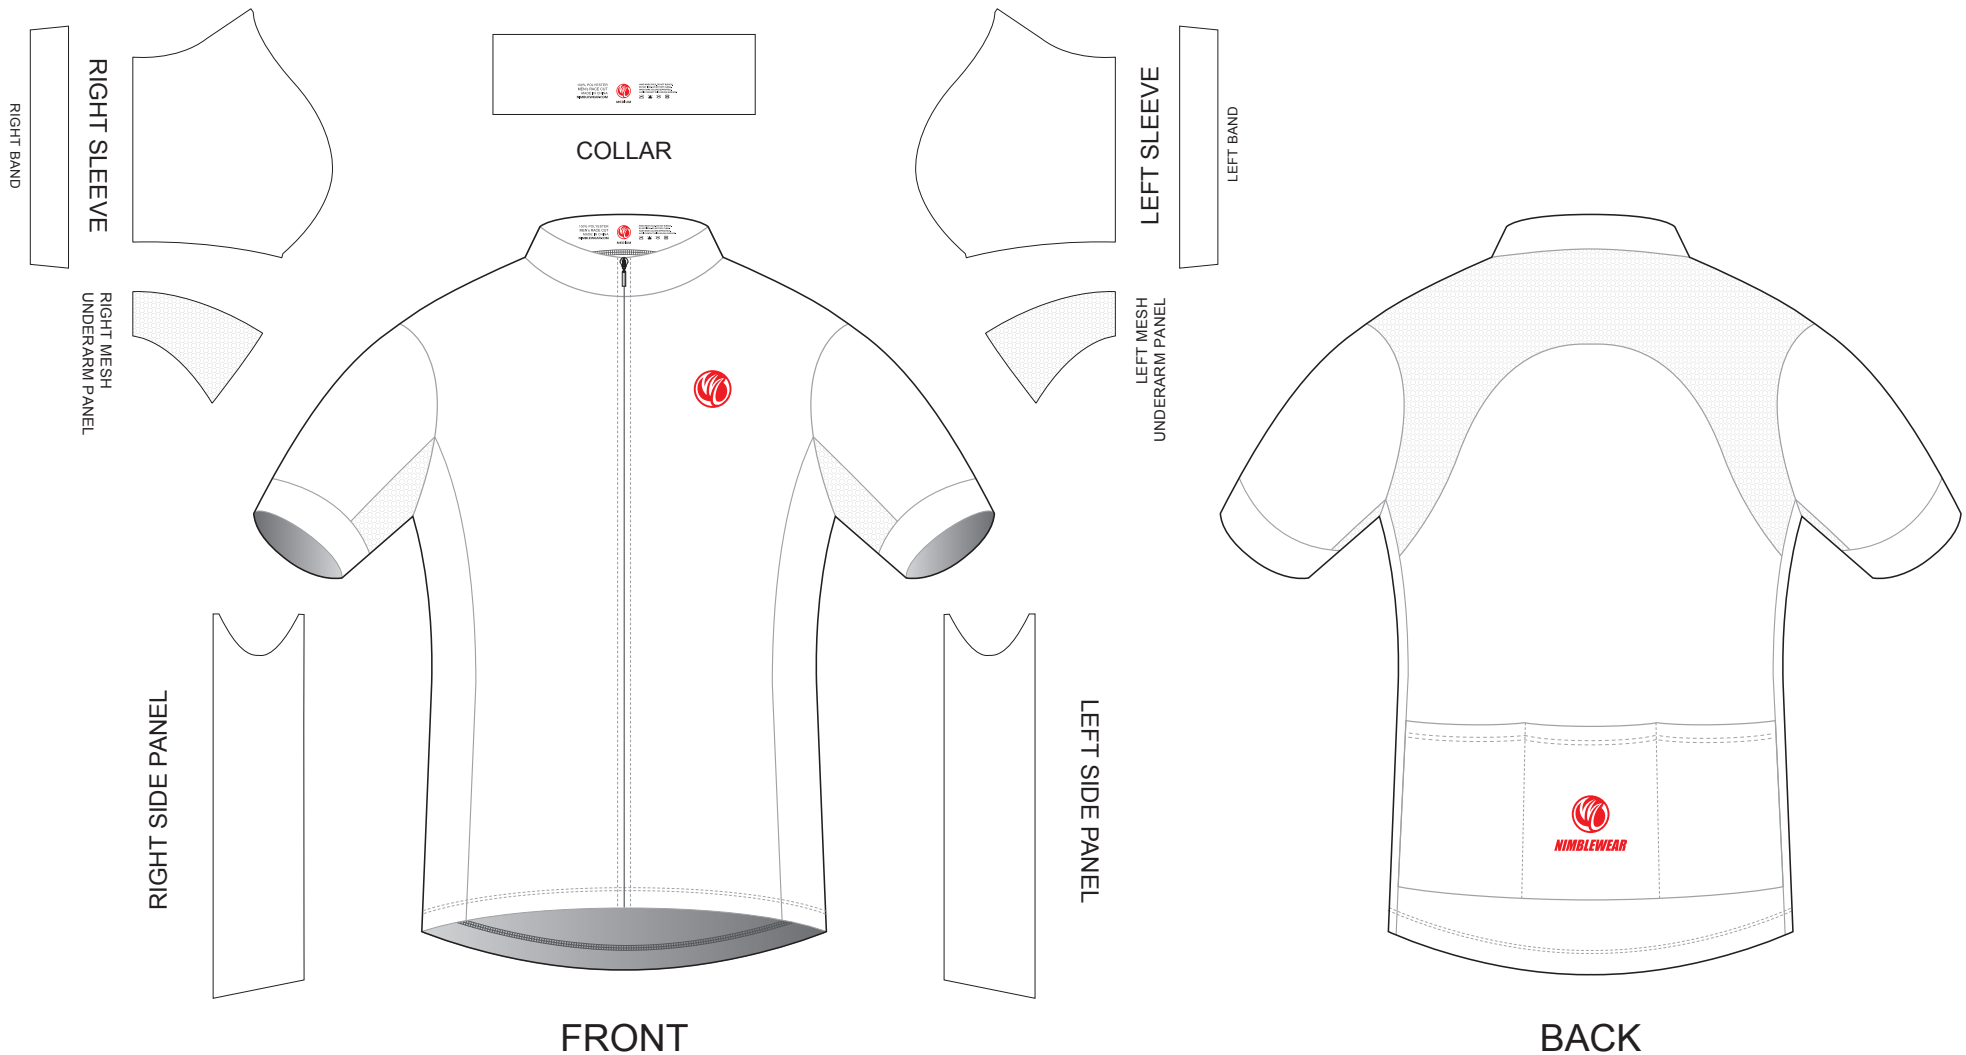

AAE03 Short Sleeve Cycling Jersey

Set-in Sleeve; with Mesh Underarm Panels

www.nimblewear.com
www.nimblewear.net