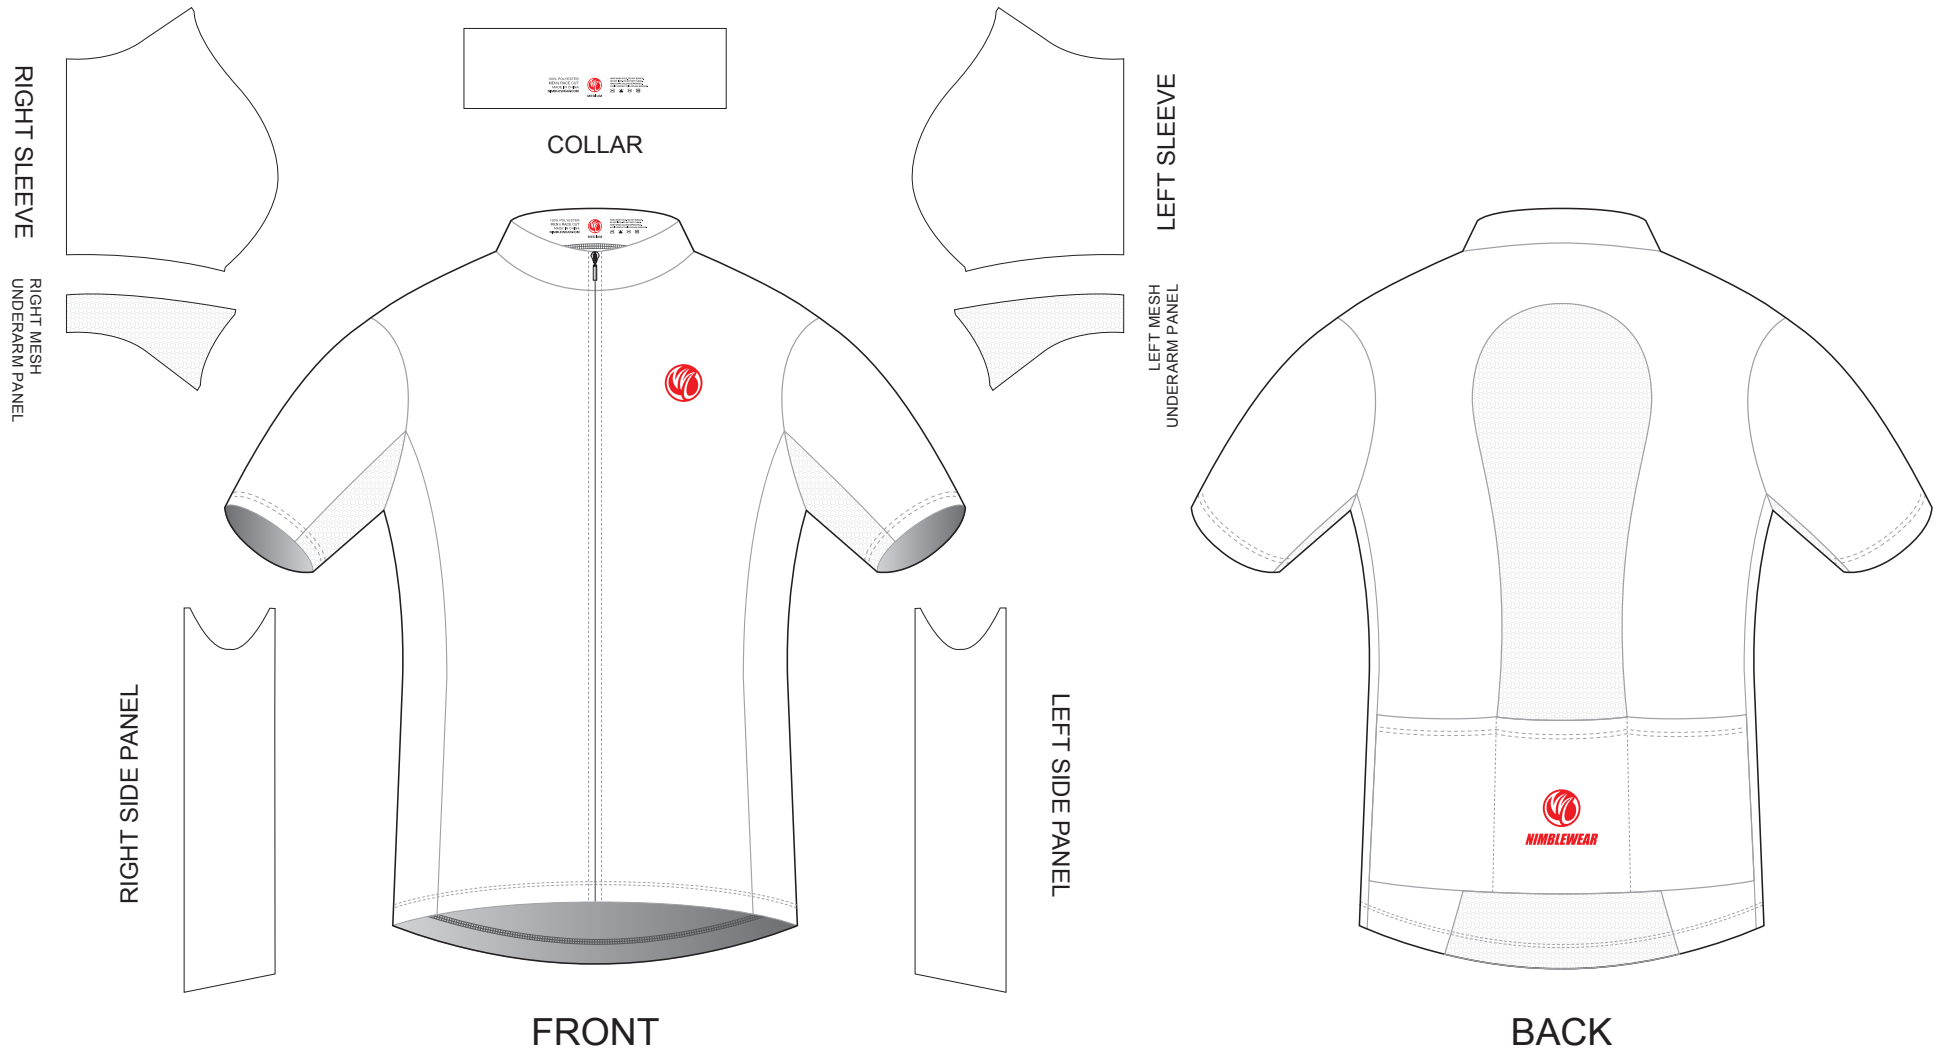

AAE12 Short Sleeve Cycling Jersey

Set-in Sleeve; with Mesh Underarm Panels

www.nimblewear.com
www.nimblewear.net