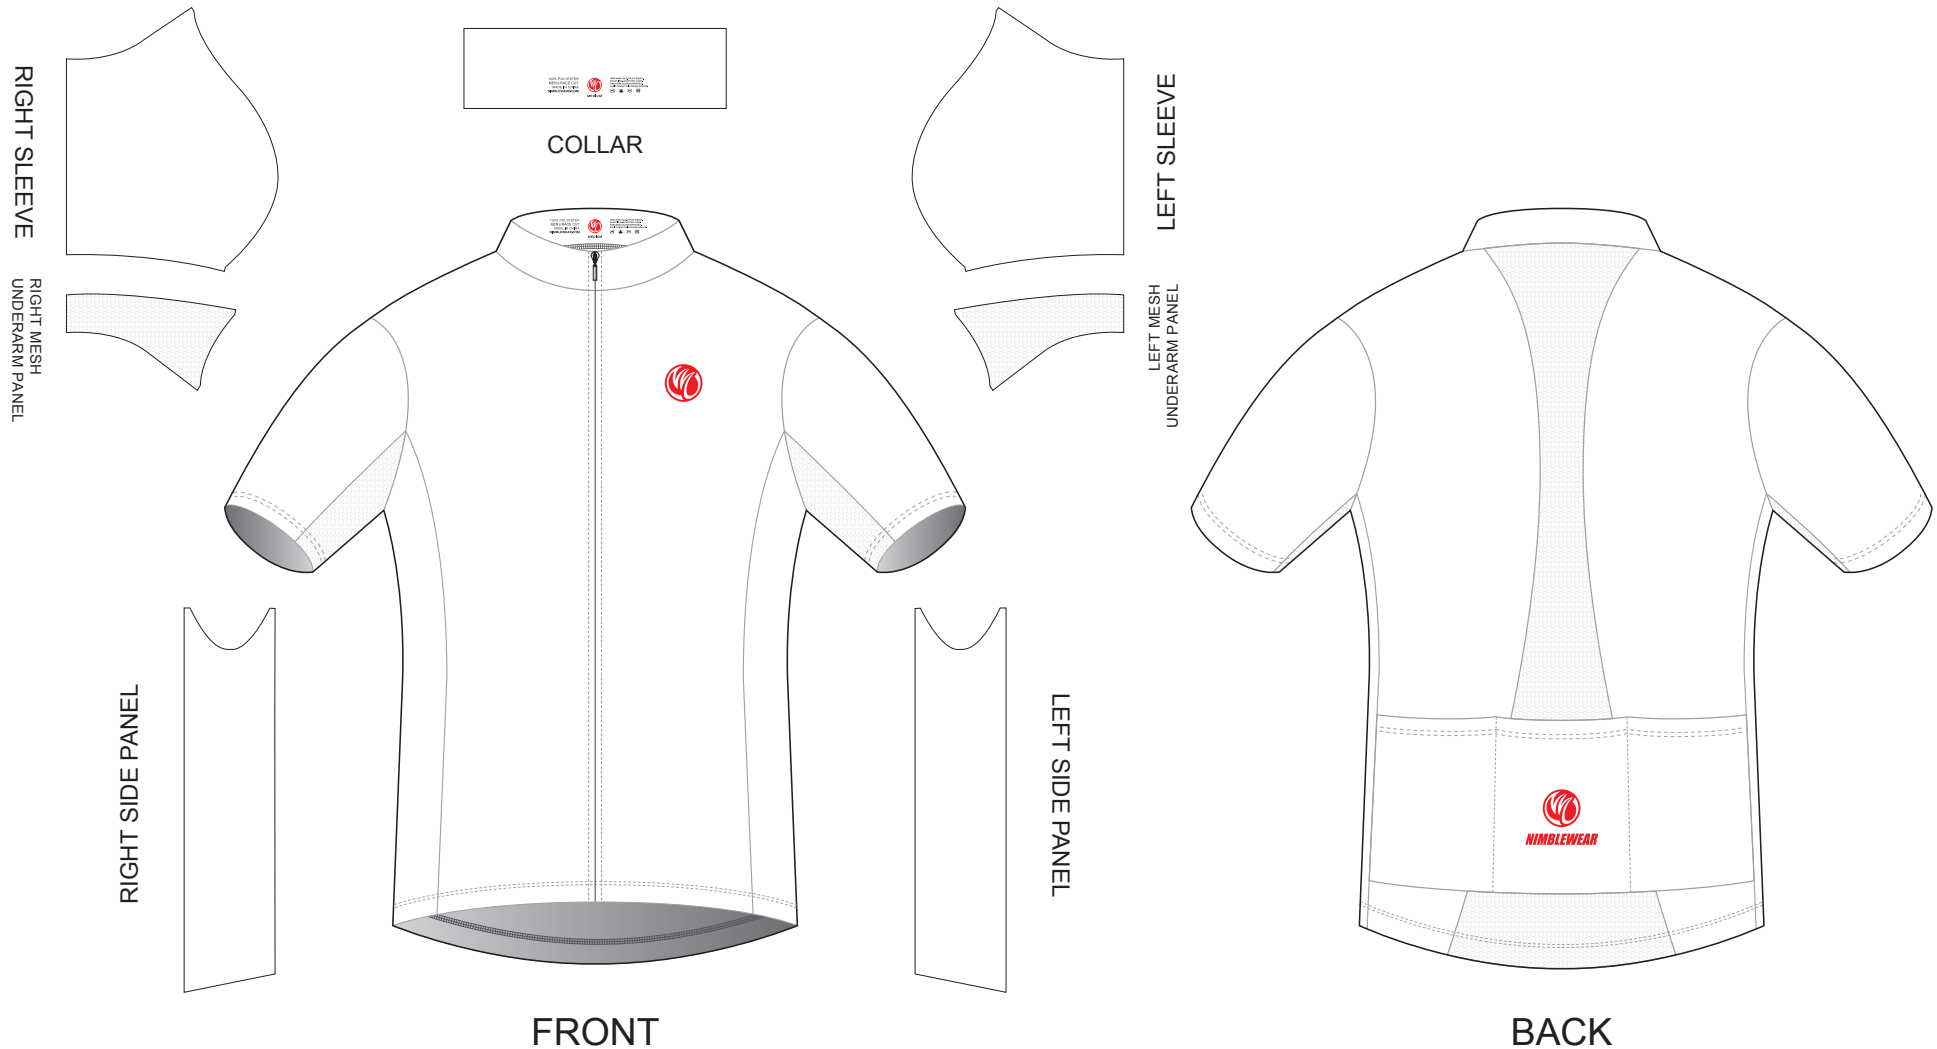

AAE10 Short Sleeve Cycling Jersey

Set-in Sleeve; with Mesh Underarm Panels

www.nimblewear.com
www.nimblewear.net