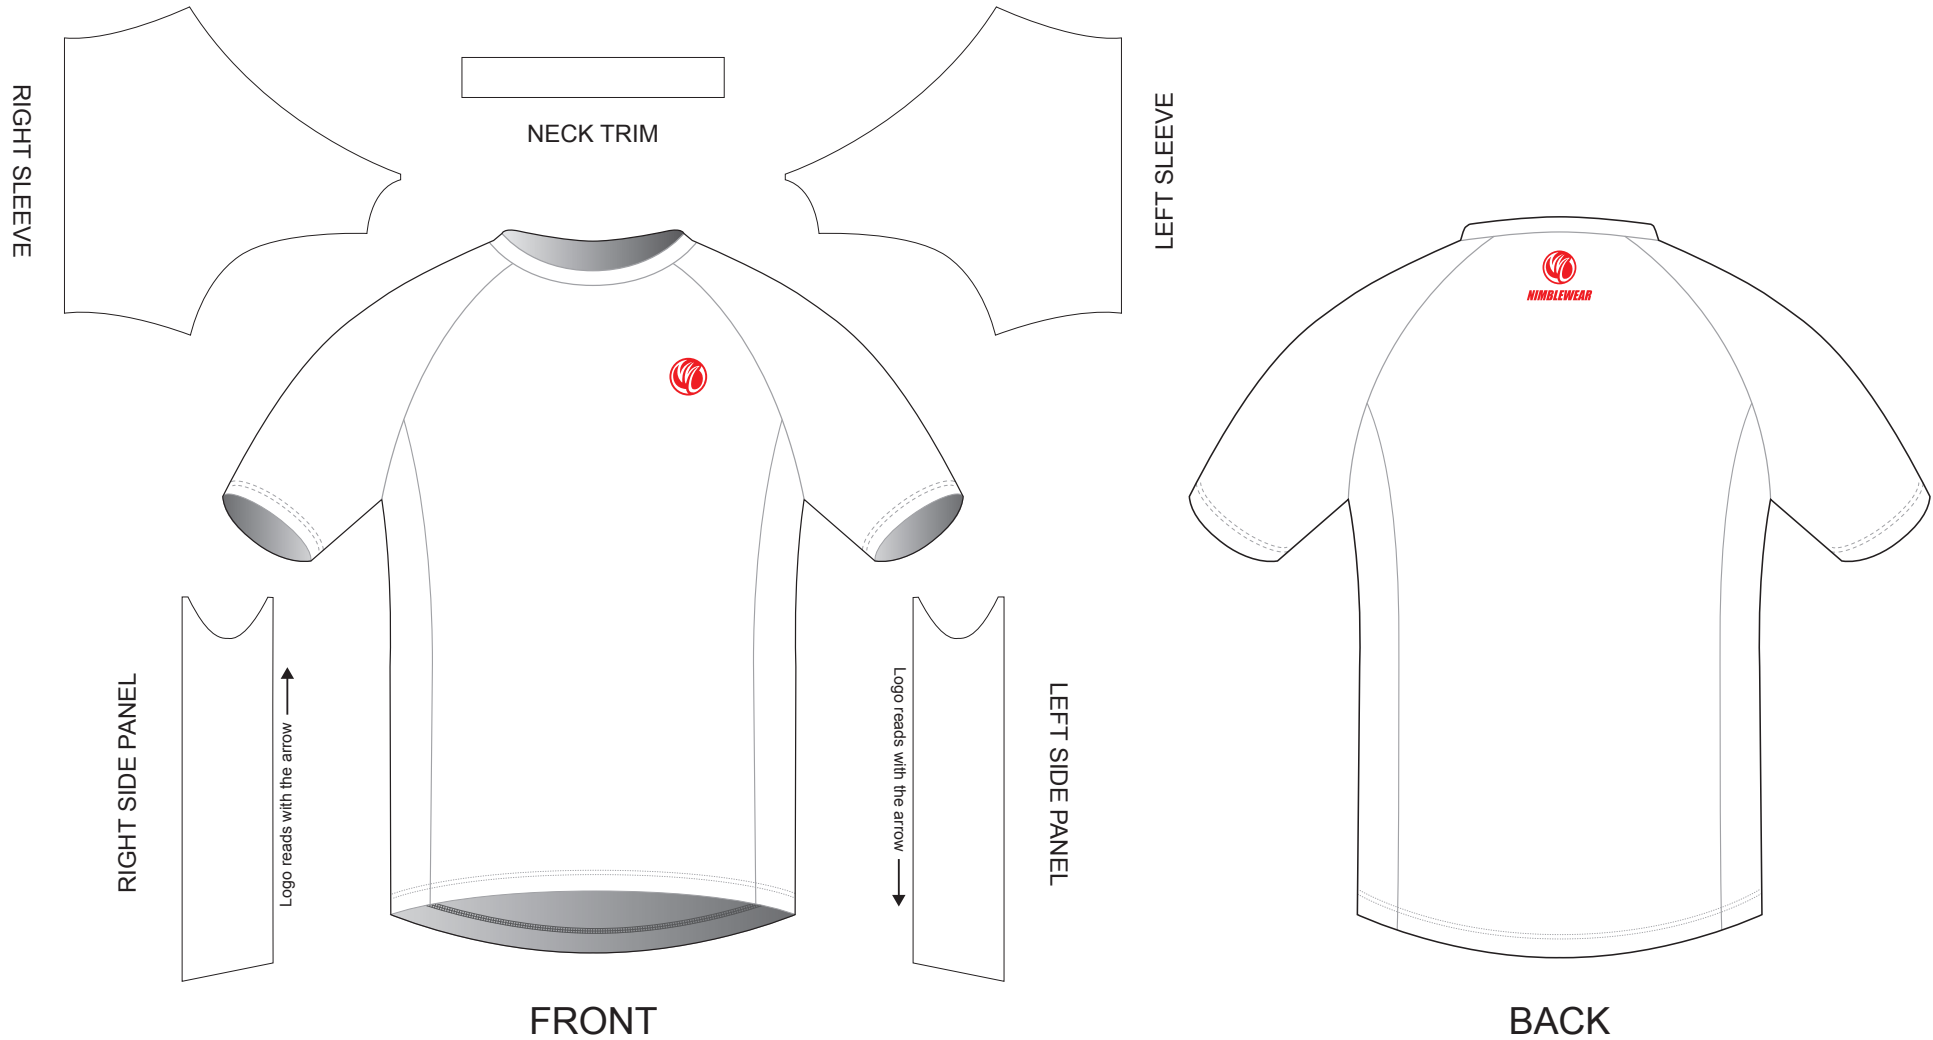

CB001 Short Sleeve Running Shirt

CUSTOMER: _____ VERSION: 1
 DESIGN REQUEST NUMBER: _____ DATE: 00/00/2015
 www.nimblewear.com sales@nimblewear.com

Raglan, Crew Neck, without Side Panels

Please note that NIMBLEWEAR logo must appear on the upper chest area (left or right) and on the center of upper back for all the tops.

CB002 Short Sleeve Running Shirt

CUSTOMER: _____ VERSION: 1
DESIGN REQUEST NUMBER: _____ DATE: 00 / 00 / 2015
www.nimblewear.com sales@nimblewear.com

Set-in, Crew Neck, without Side Panels

Please note that NIMBLEWEAR logo must appear on the upper chest area (left or right) and on the center of upper back for all the tops.

CB003 Short Sleeve Running Shirt

CUSTOMER: _____ VERSION: 1
 DESIGN REQUEST NUMBER: _____ DATE: 00 / 00 / 2015
 www.nimblewear.com sales@nimblewear.com

Raglan, Crew Neck, with Side Panels

Please note that NIMBLEWEAR logo must appear on the upper chest area (left or right) and on the center of upper back for all the tops.