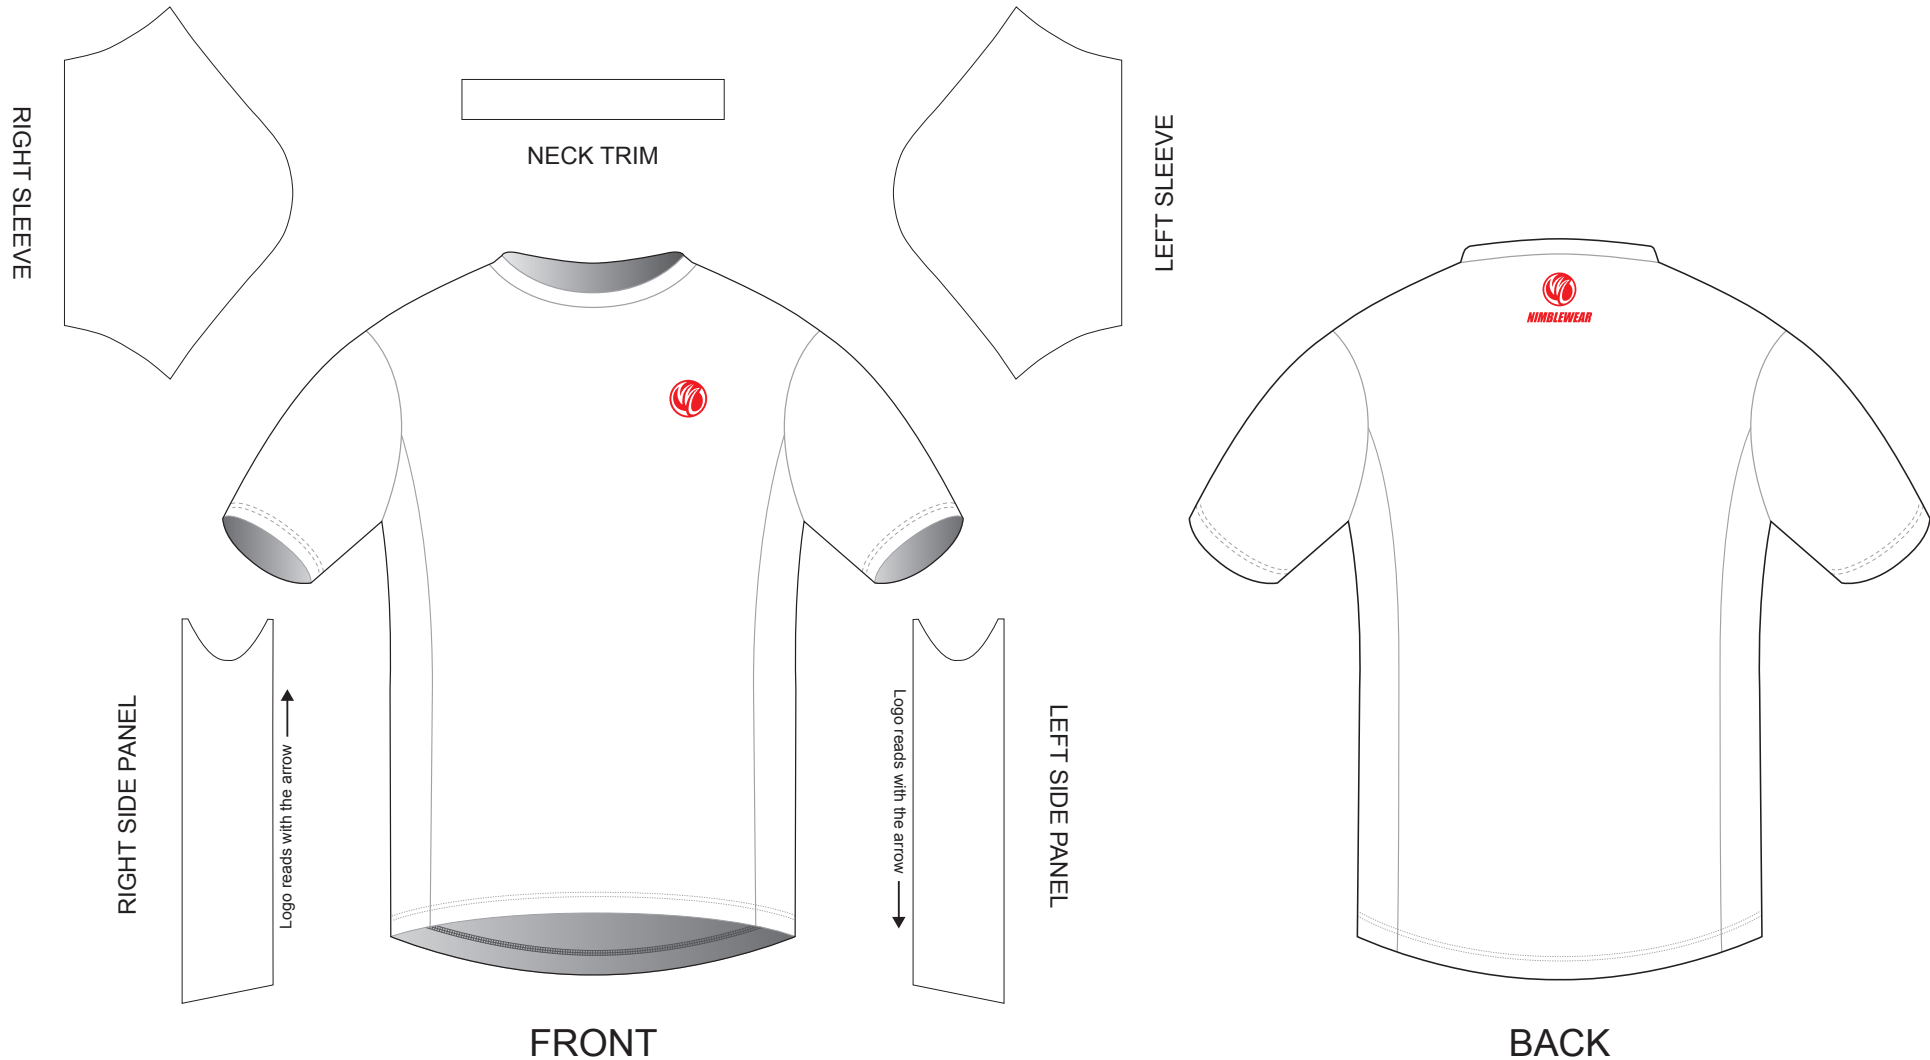

CB004 Short Sleeve Running Shirt

CUSTOMER: _____ VERSION: 1
DESIGN REQUEST NUMBER: _____ DATE: 00 / 00 / 2015
www.nimblewear.com sales@nimblewear.com

Set-in, Crew Neck, with Side Panels

Please note that NIMBLEWEAR logo must appear on the upper chest area (left or right) and on the center of upper back for all the tops.