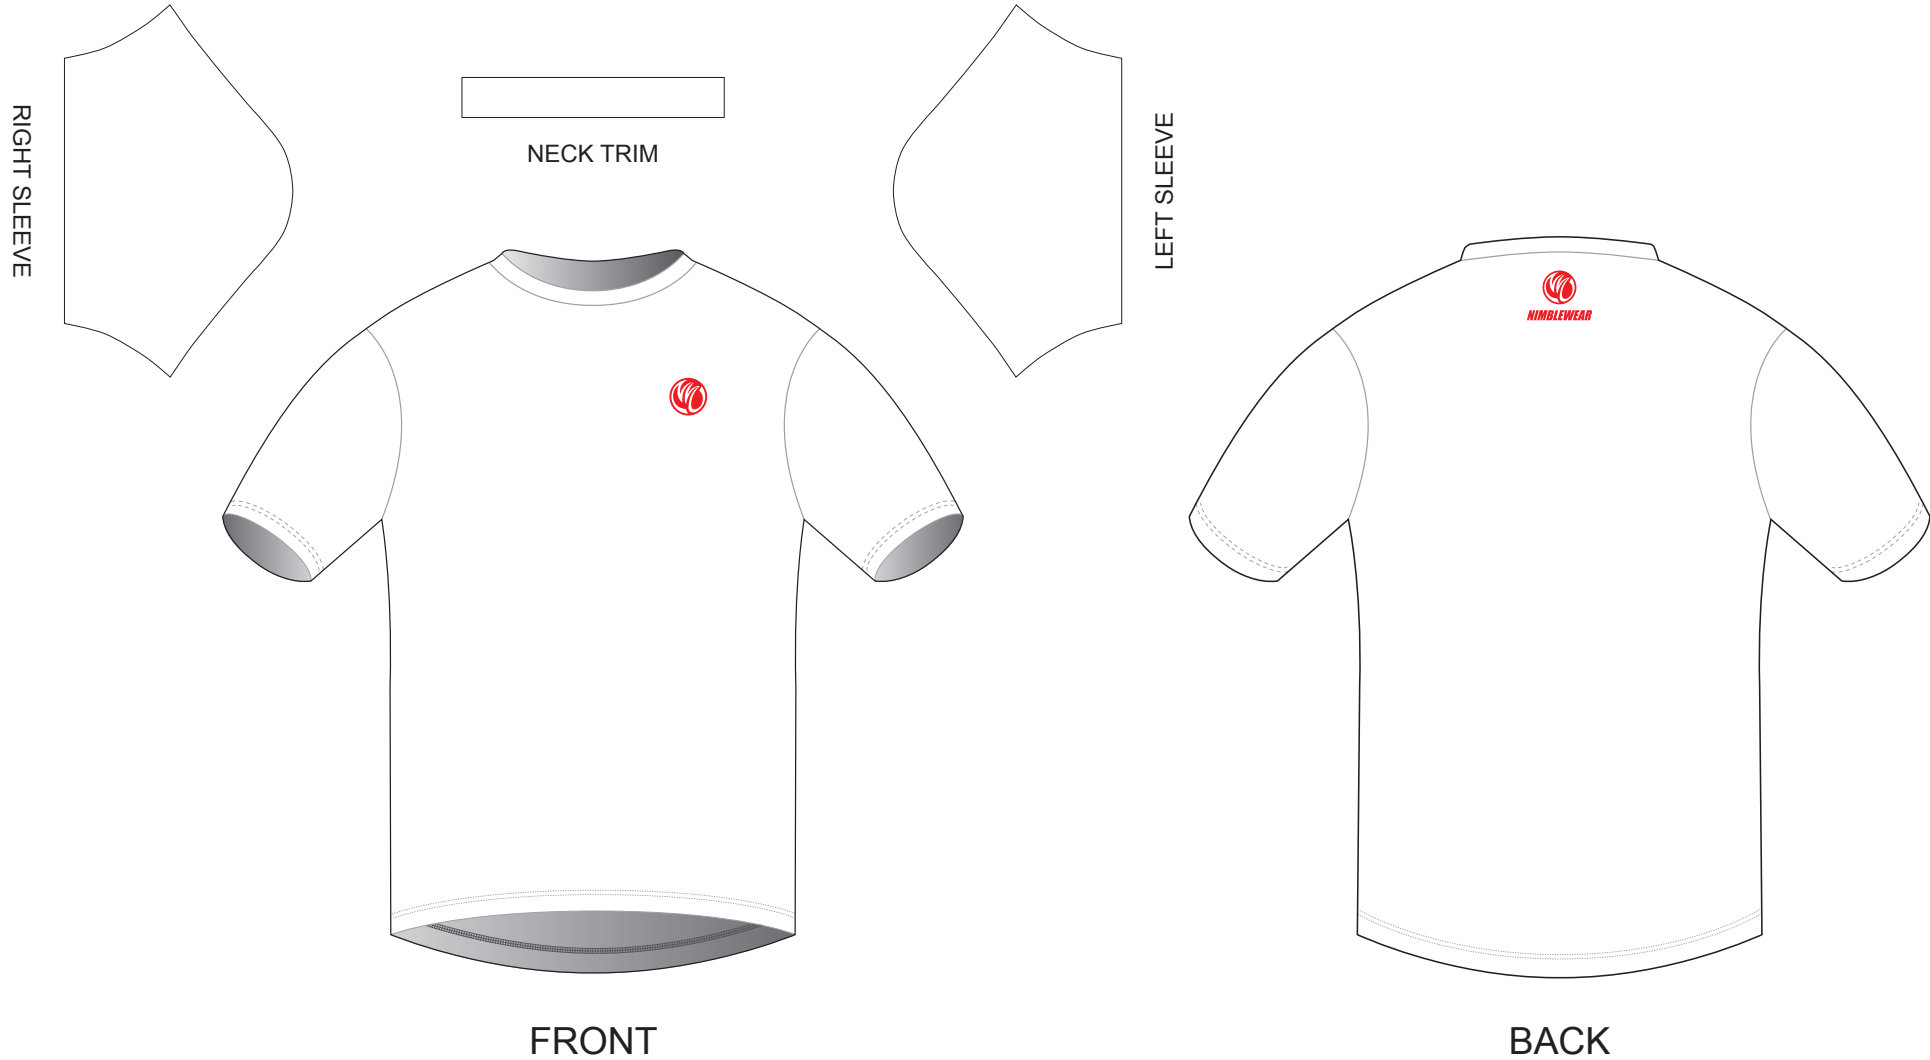

CB001 Short Sleeve Running Shirt

CUSTOMER: _____ VERSION: 1
 DESIGN REQUEST NUMBER: _____ DATE: 00/00/2015
 www.nimblewear.com sales@nimblewear.com

Raglan, Crew Neck, without Side Panels

Please note that NIMBLEWEAR logo must appear on the upper chest area (left or right) and on the center of upper back for all the tops.

CB002 Short Sleeve Running Shirt

CUSTOMER: _____ VERSION: 1
DESIGN REQUEST NUMBER: _____ DATE: 00 / 00 / 2015
www.nimblewear.com sales@nimblewear.com

Set-in, Crew Neck, without Side Panels

Please note that NIMBLEWEAR logo must appear on the upper chest area (left or right) and on the center of upper back for all the tops.