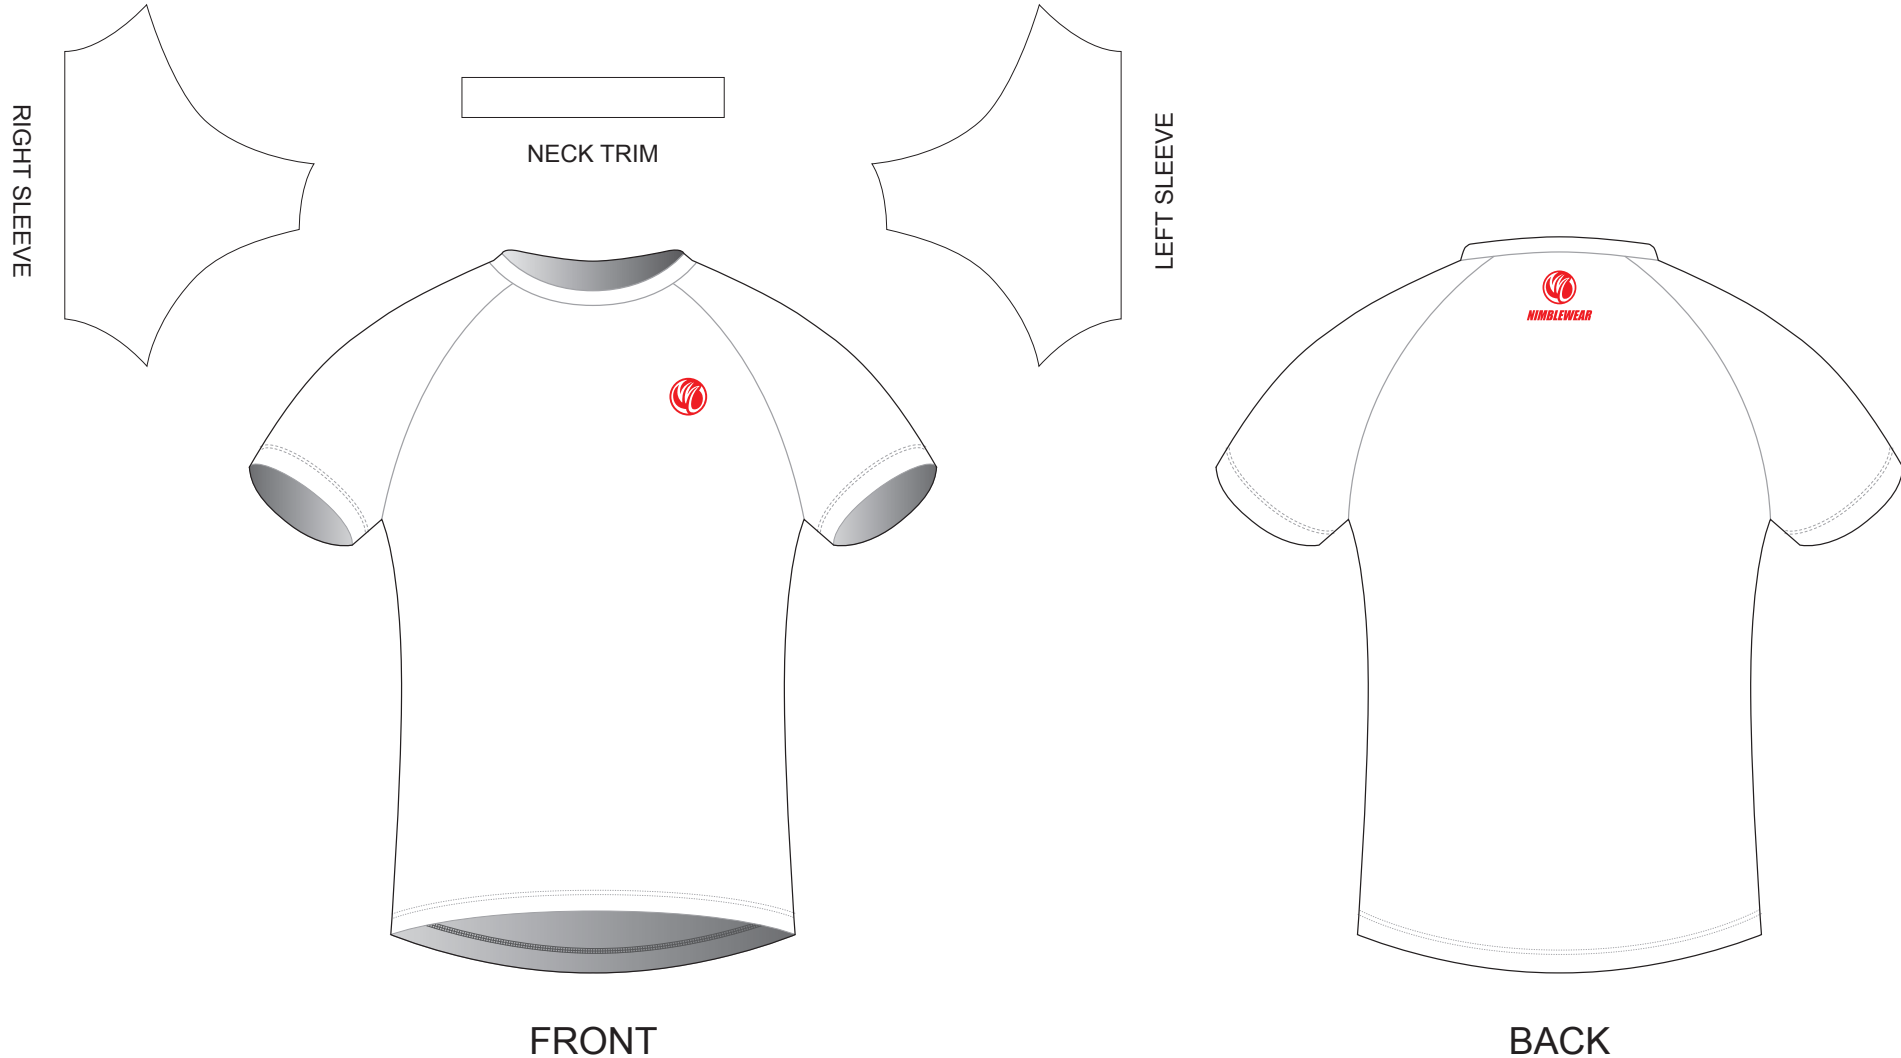

CB005 Short Sleeve Running Shirt

CUSTOMER: _____ VERSION: 1
DESIGN REQUEST NUMBER: _____ DATE: 00 / 00 / 2015
www.nimblewear.com sales@nimblewear.com

Raglan, Crew Neck, without Side Panels, WOMEN

Please note that NIMBLEWEAR logo must appear on the upper chest area (left or right) and on the center of upper back for all the tops.