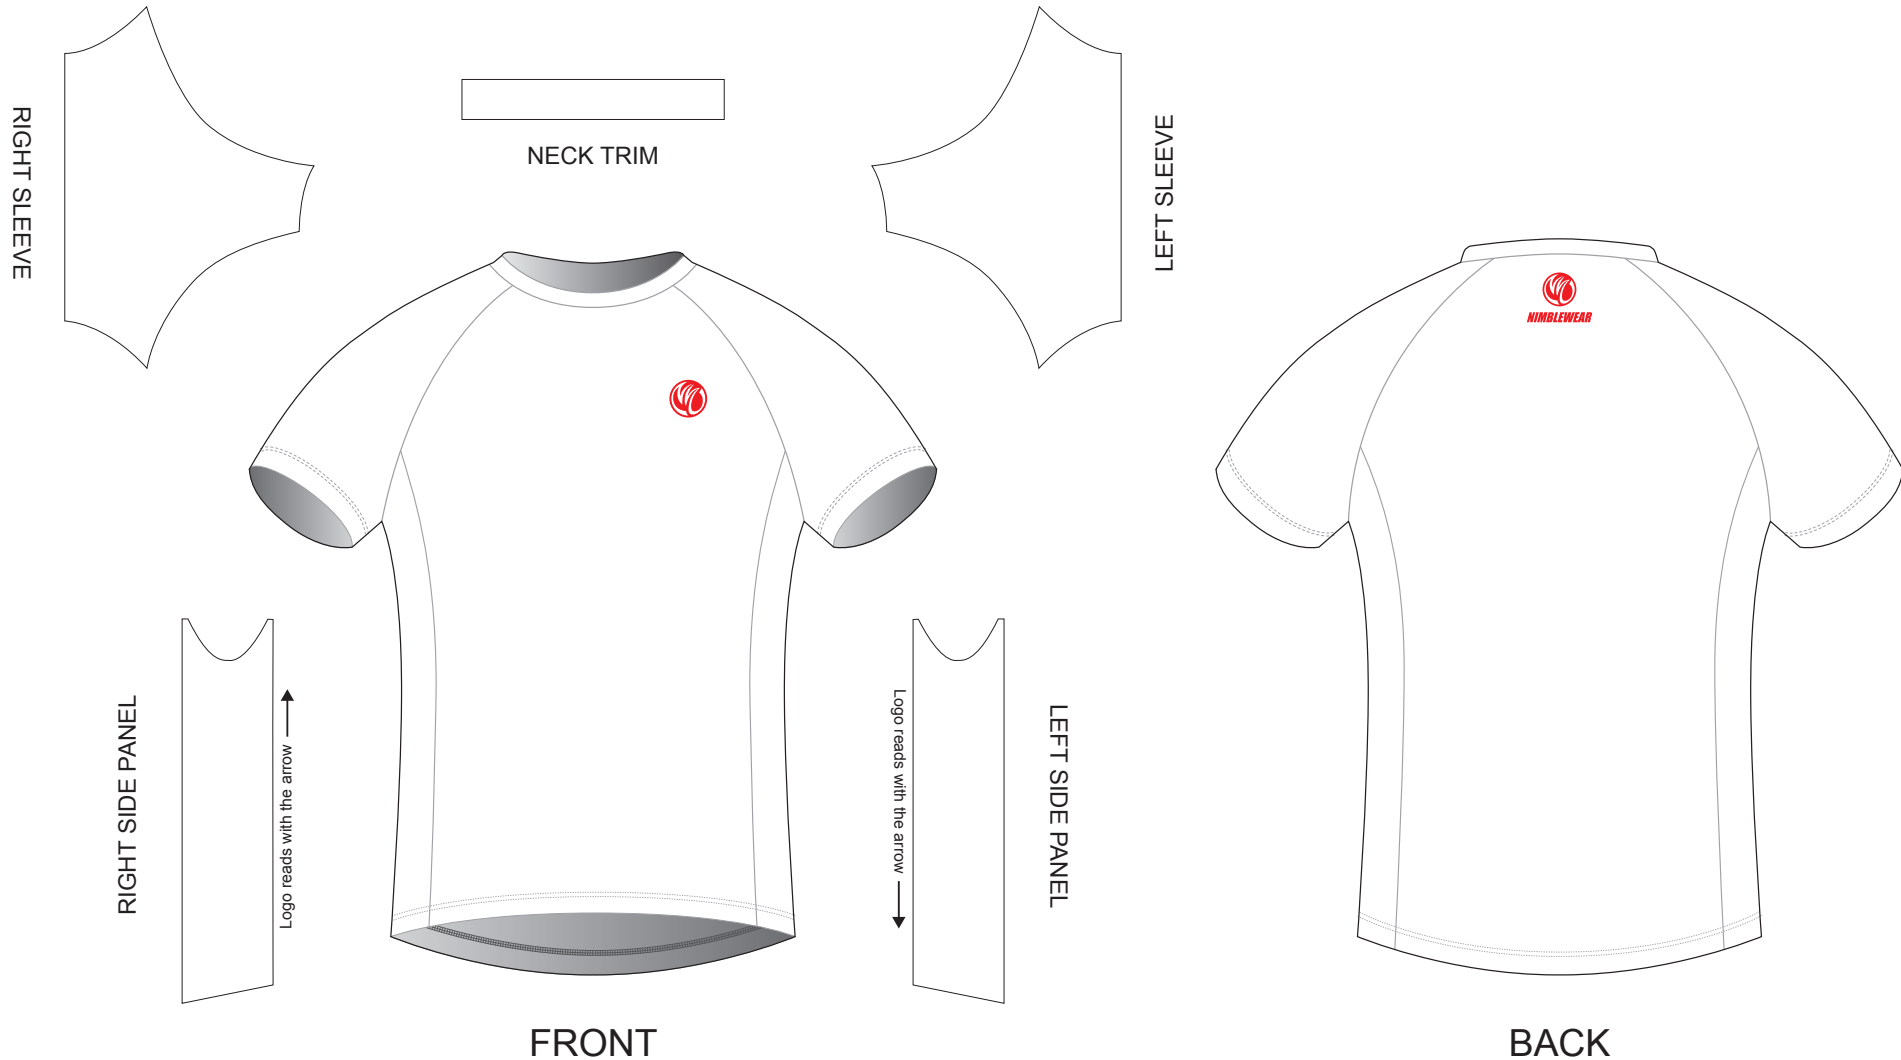

CB007 Short Sleeve Running Shirt

CUSTOMER: _____ VERSION: 1
DESIGN REQUEST NUMBER: _____ DATE: 00 / 00 / 2015
www.nimblewear.com sales@nimblewear.com

Raglan, Crew Neck, with Side Panels, WOMEN

Please note that NIMBLEWEAR logo must appear on the upper chest area (left or right) and on the center of upper back for all the tops.