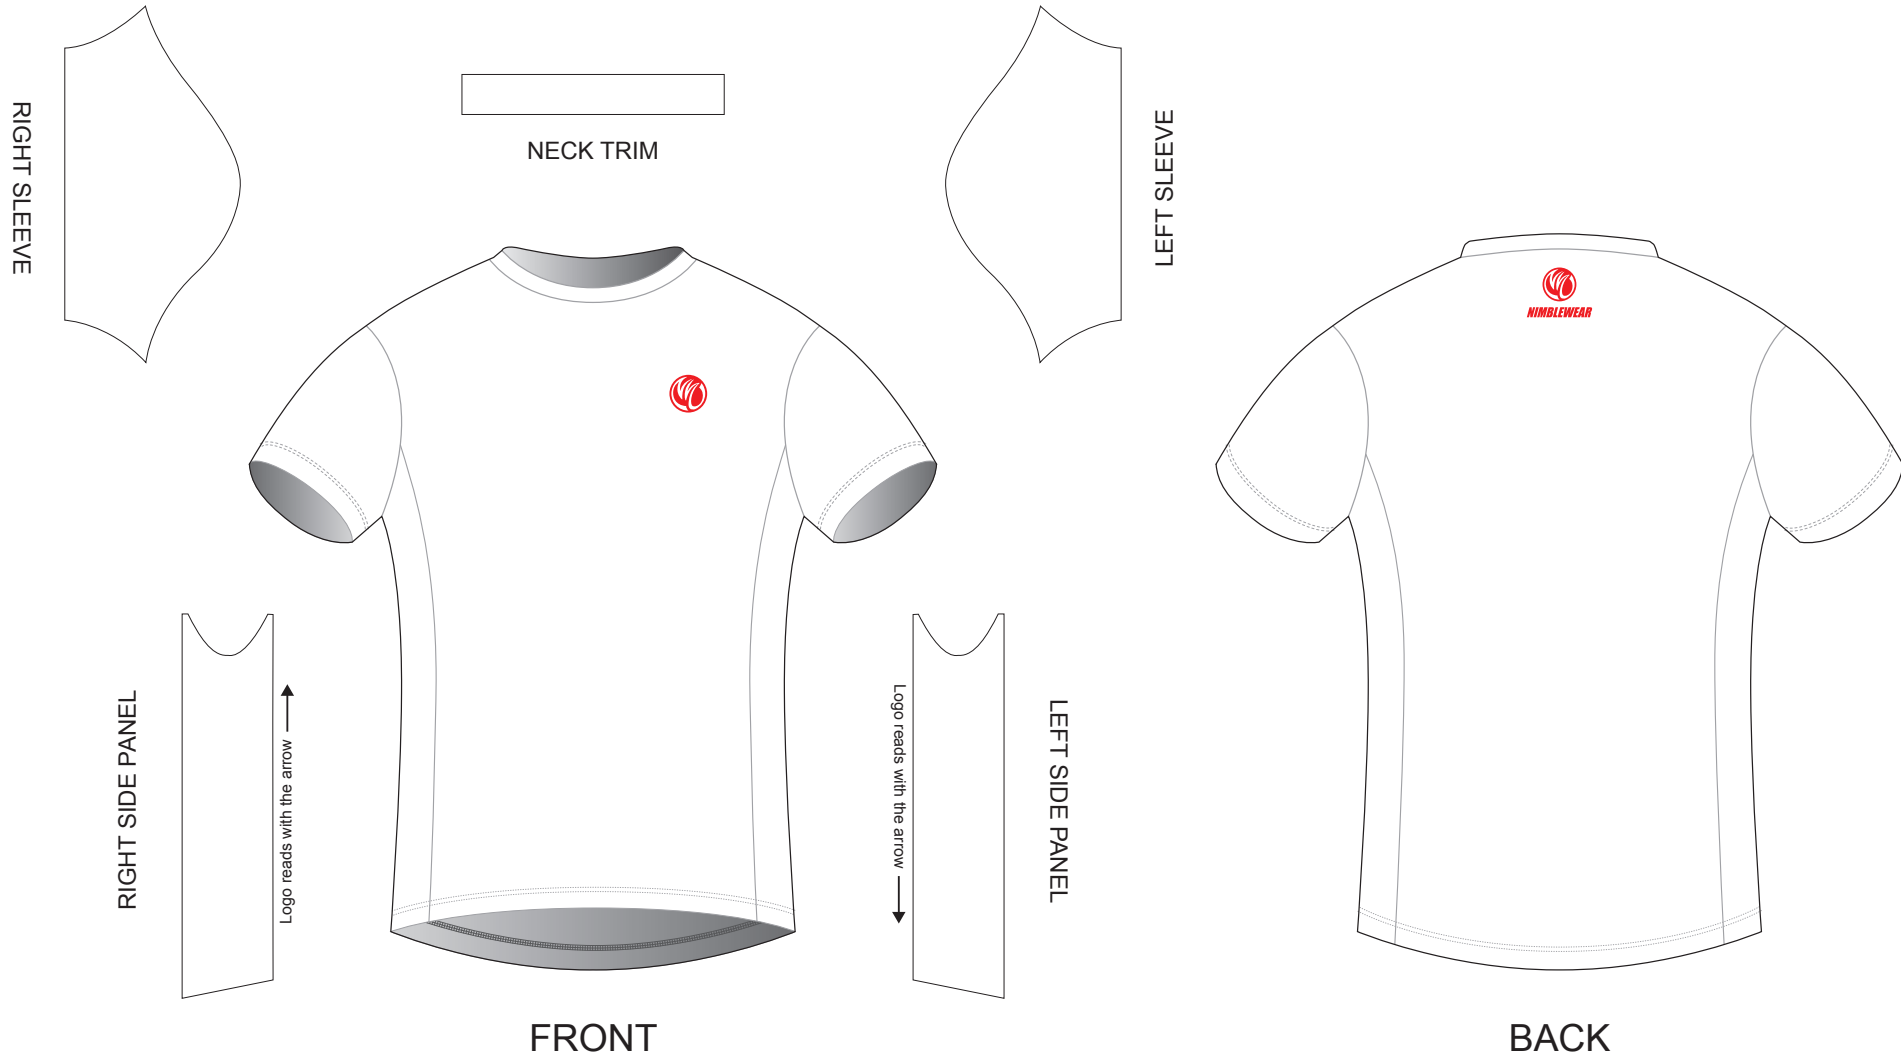

CB008 Short Sleeve Running Shirt

CUSTOMER: _____ VERSION: 1
DESIGN REQUEST NUMBER: _____ DATE: 00 / 00 / 2015
www.nimblewear.com sales@nimblewear.com

Set-in, Crew Neck, with Side Panels, WOMEN

Please note that NIMBLEWEAR logo must appear on the upper chest area (left or right) and on the center of upper back for all the tops.