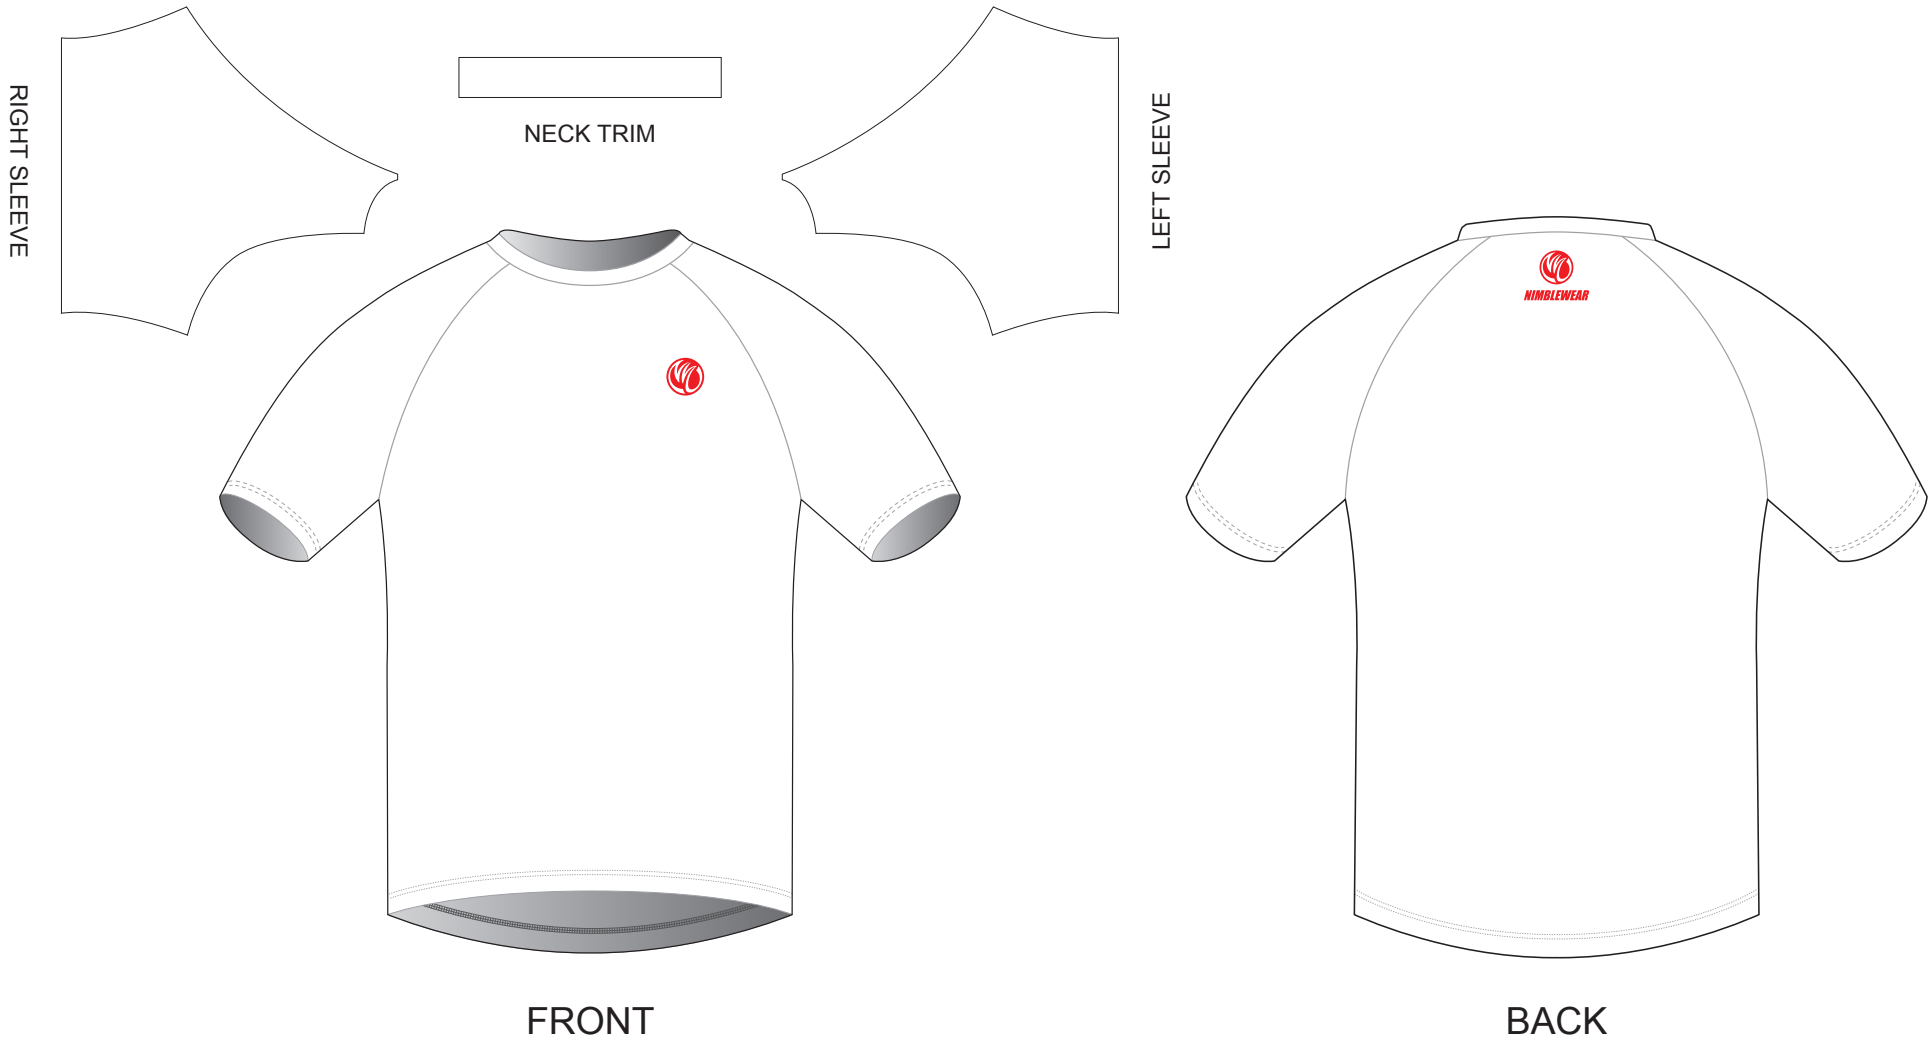

CB001 Short Sleeve Running Shirt

CUSTOMER: _____ VERSION: 1
 DESIGN REQUEST NUMBER: _____ DATE: 00/00/2015
 www.nimblewear.com sales@nimblewear.com

Raglan, Crew Neck, without Side Panels

Please note that NIMBLEWEAR logo must appear on the upper chest area (left or right) and on the center of upper back for all the tops.

CB002 Short Sleeve Running Shirt

CUSTOMER: _____ VERSION: 1
DESIGN REQUEST NUMBER: _____ DATE: 00 / 00 / 2015
www.nimblewear.com sales@nimblewear.com

Set-in, Crew Neck, without Side Panels

Please note that NIMBLEWEAR logo must appear on the upper chest area (left or right) and on the center of upper back for all the tops.