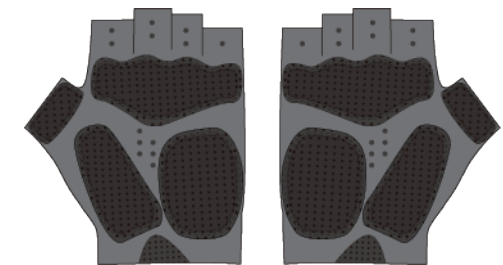

PADDED PALM