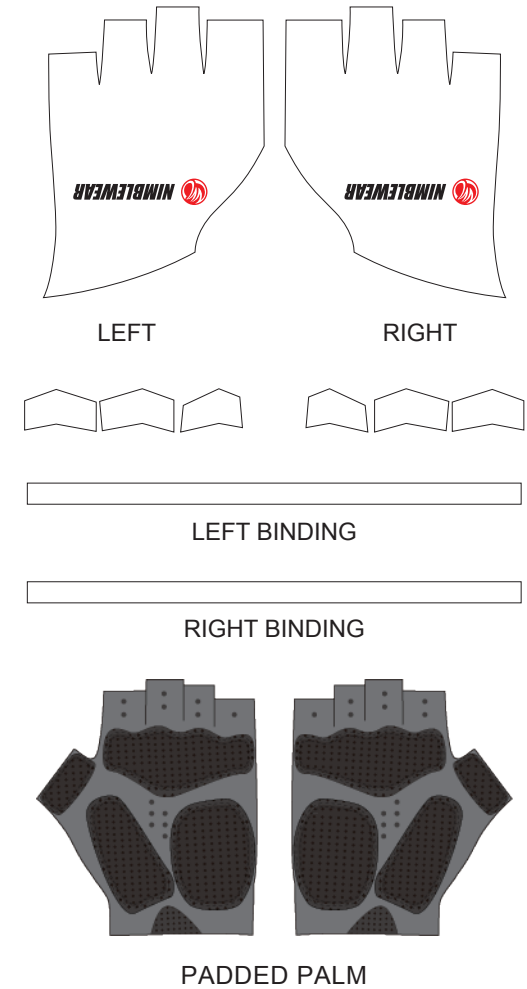

ATA02 Cycling Gloves

Half Finger; without Velcro

www.nimblewear.com
www.nimblewear.net

FLAT VIEW

COLORS USED:

CUSTOMER: _____

DESIGN REQUEST NUMBER: _____

VERSION: 1

DATE: 00 / 00 / 2013