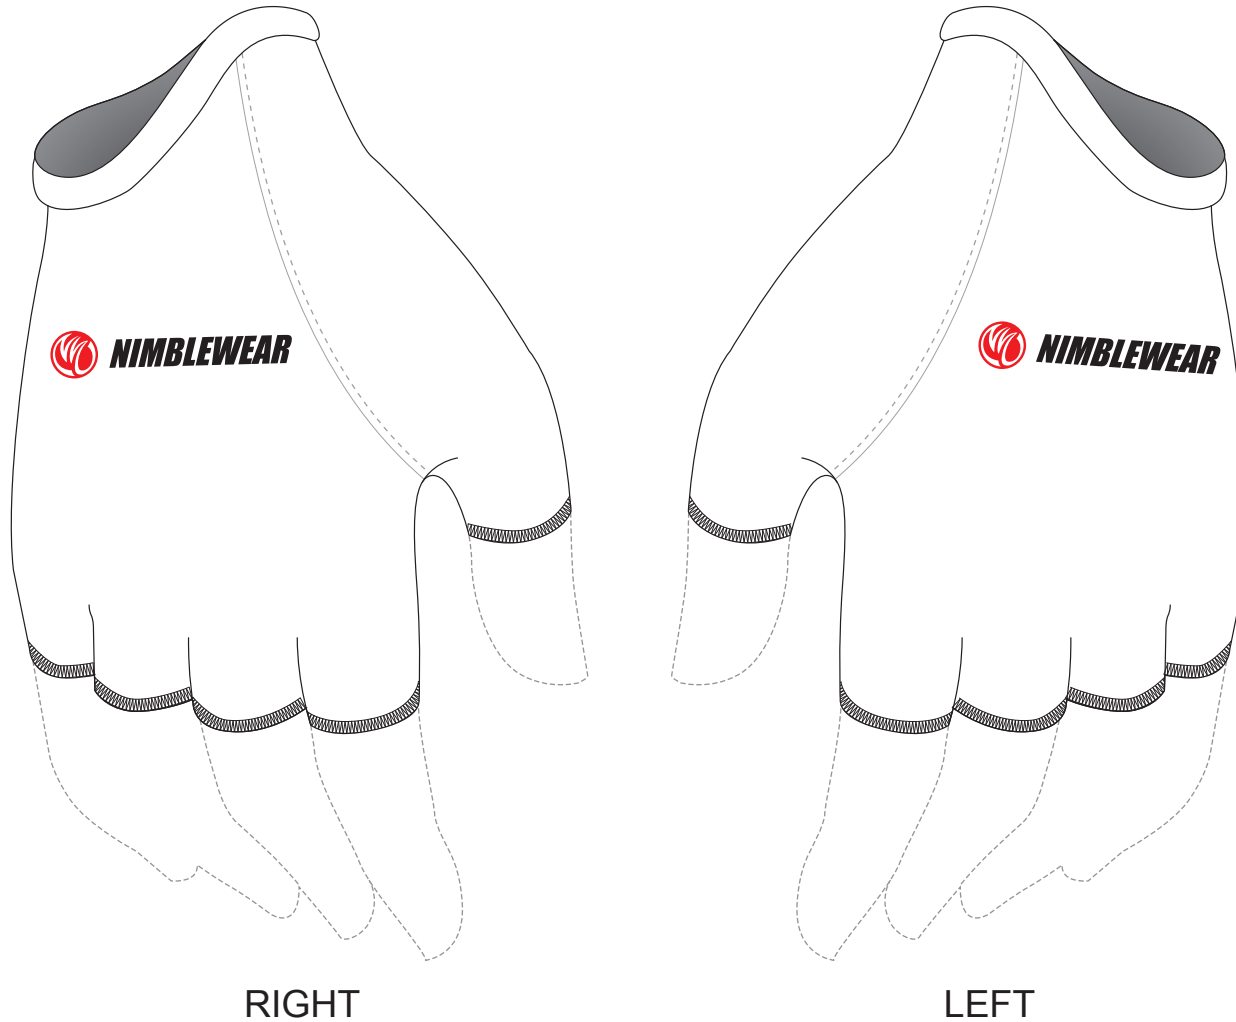

ATA02 Cycling Gloves

Half Finger; without Velcro

www.nimblewear.com
www.nimblewear.net